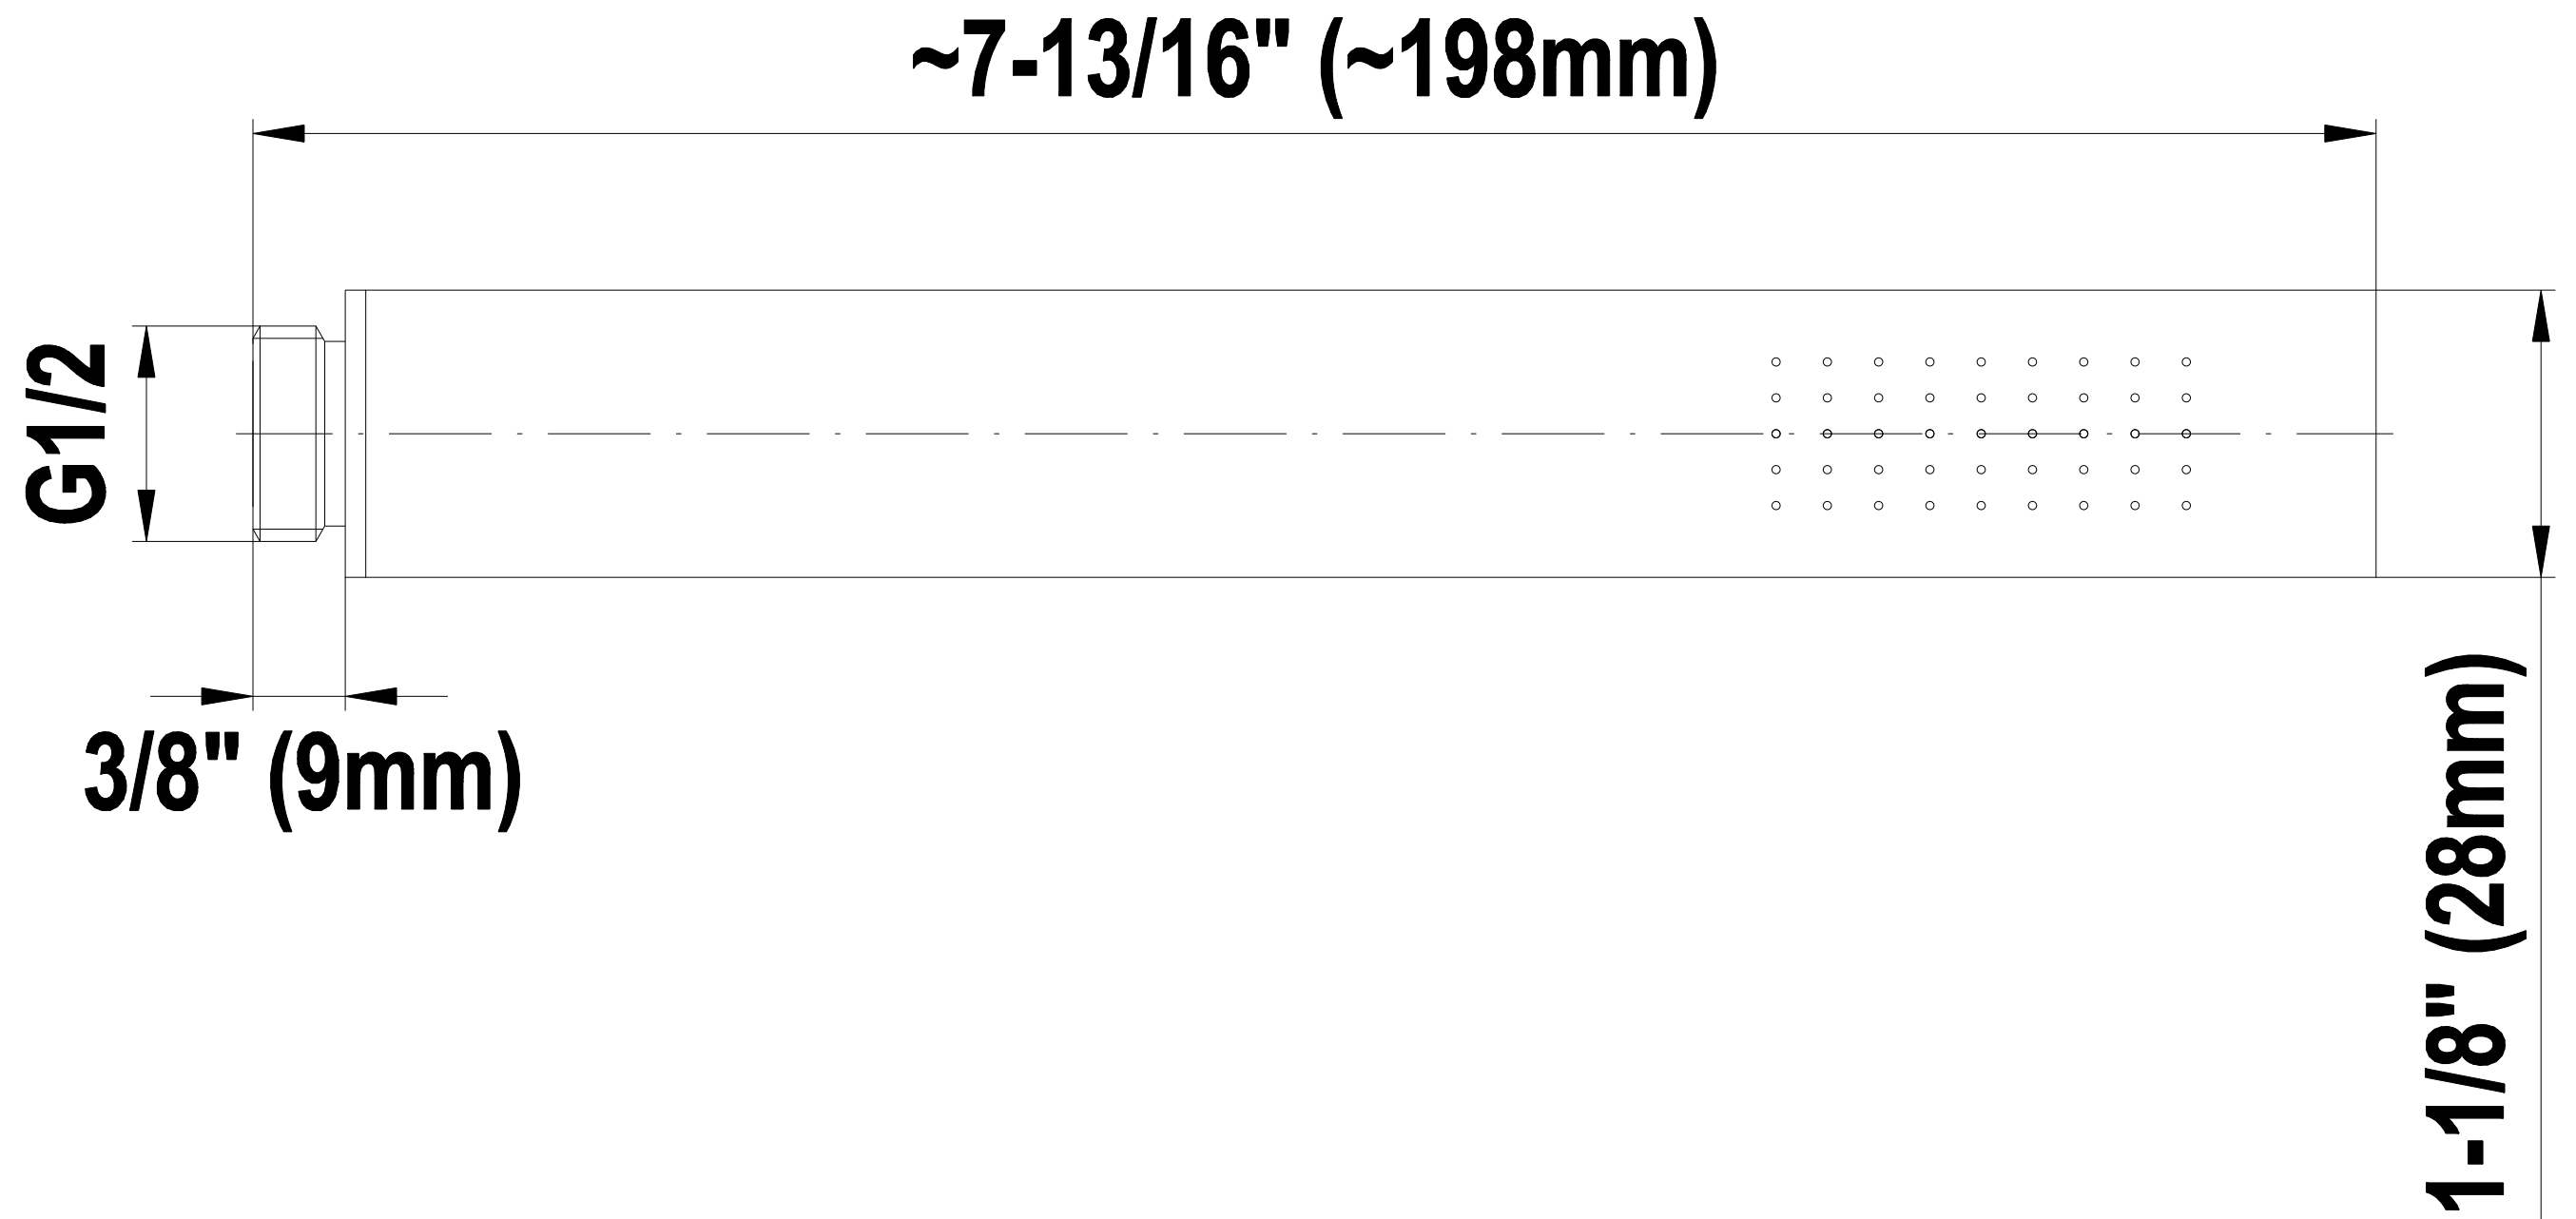

SHOWER
Contemporary Round Wall
Bracket for Handshower
G-8642

GRAFF[®]

Information

- Solid brass construction
- Swivel holder

Finishes

Architectural
Black™

Olive Bronze

Polished
Chrome