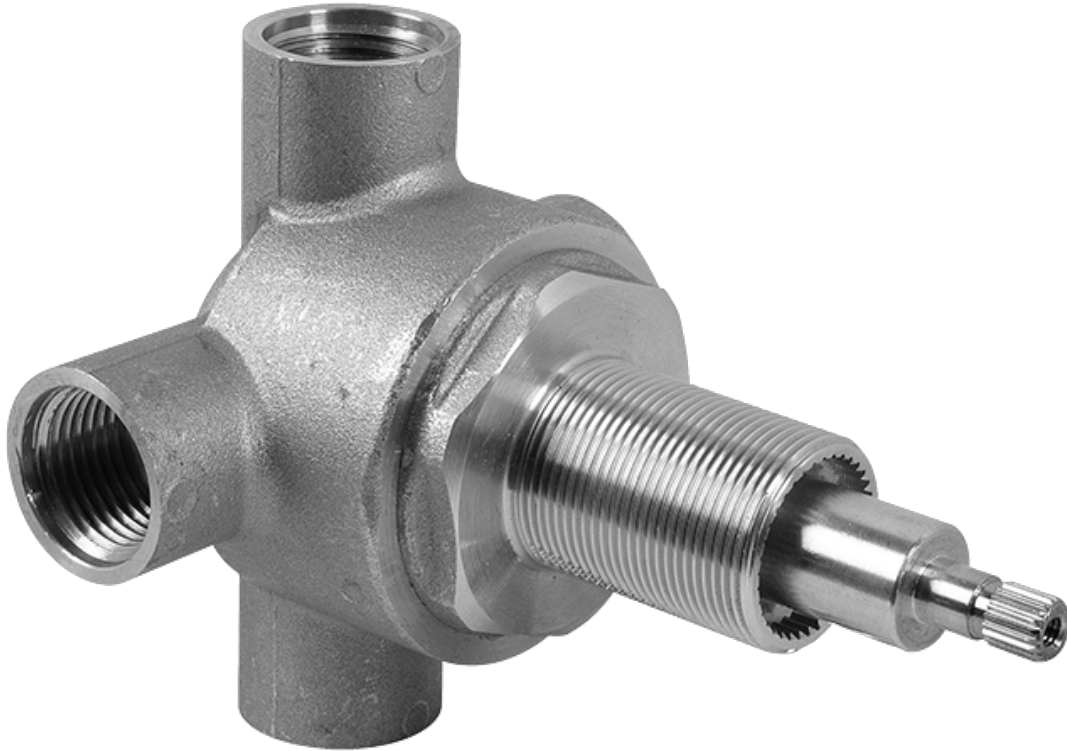

SHOWER
Full Thermostatic Shower System
with Transfer Valve (Rough &
Trim)
GB5.122A-LM42S

GRAFF®

Information

- 3/4" Thermostatic Valve
- 1/2" 4-Port Diverter Valve with 3 outlets and off function
- 8" Showerhead with 12" Arm & Flange
- Swivel Body Sprays (3 pieces)
- Handshower Set w/Wall Bracket
- Showerhead Features No-Clog, Easy-Clean Spray Nozzles
- Flow rates: showerhead \leq 1.8 max gpm, handshower \leq 1.5 max gpm, body sprays \leq 1.5 max gpm each

SHOWER
Rough
G-8005

GRAFF®

Information

- 18.4 gpm @ 60 psi
- 3/4" universal inlets/outlets with female threads
- Built-in service stops
- Complete serviceability from front of all units
- Supplied with protective plastic cover
- Thermostatic valve uses a paraffin wax cartridge

www.graff-faucets.com | phone: 800-959-4723

SHOWER
3-Way High Flow Transfer Rough
Valve WITH off function
G-8050

GRAFF®

Information

- Intended for use with Thermostatic Shower Systems
- 1/2" 3-way diverter valve with 3 outlets and off function
- Universal inlets/outlets with female threads
- Operates one function at a time
- Supplied with protective plastic cover
- CALGreen compliant depending on functions
- CALGreen