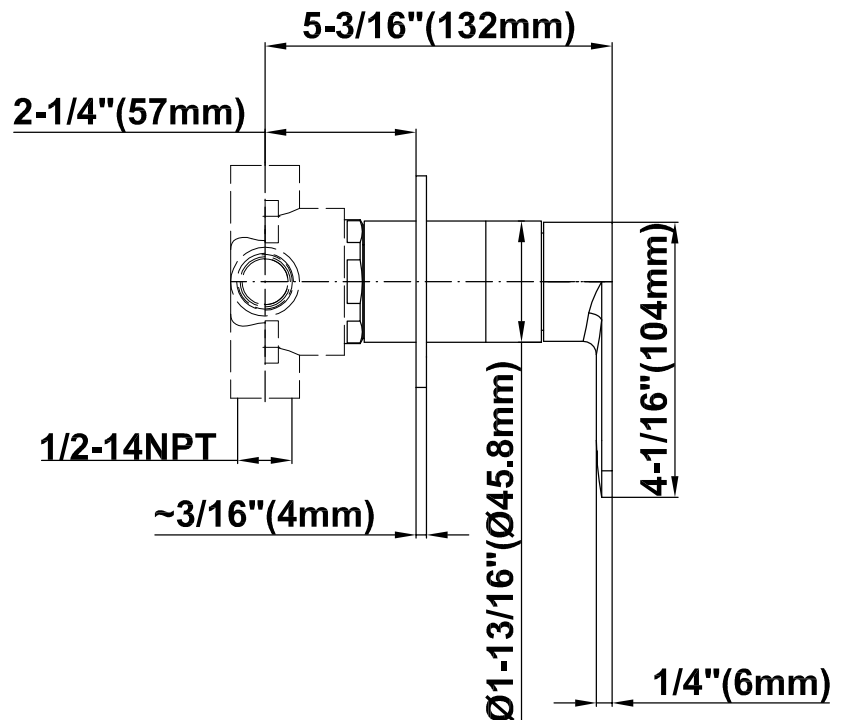

The measurements shown are for reference only. Products and specifications shown are subject to change without notice. Revised 07/2012.

www.graff-faucets.com | phone: 800-959-4723