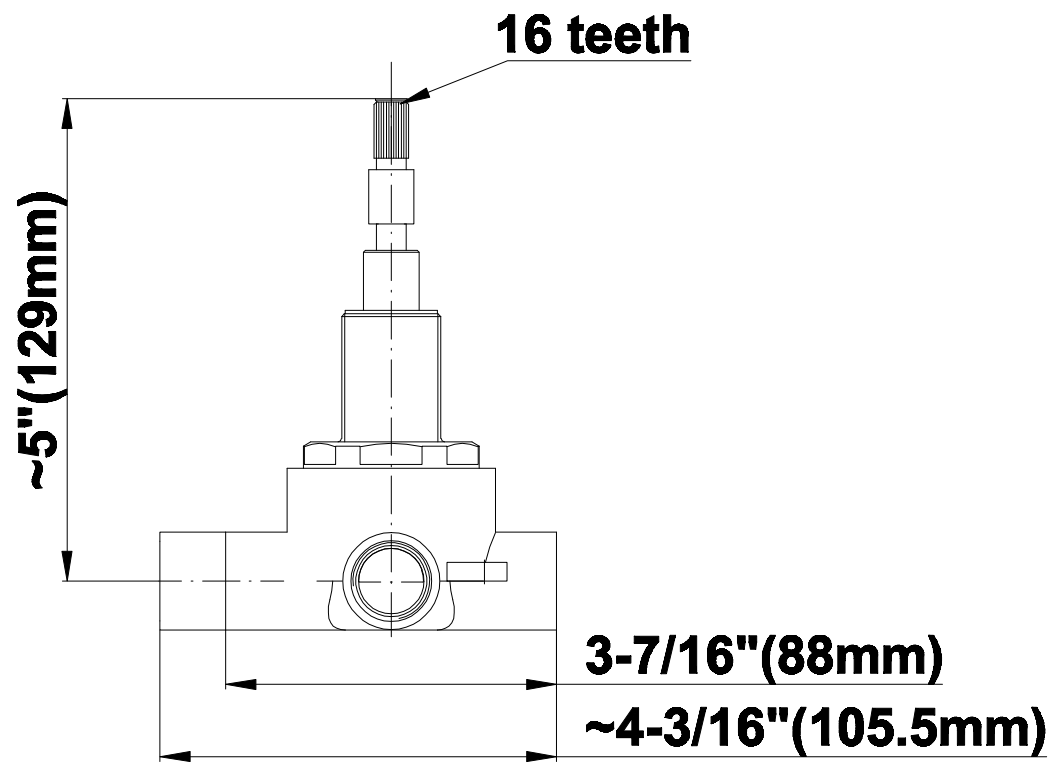

SHOWER
Full Thermostatic Shower System
with Transfer Valve (Rough &
Trim)
GB5.122A-LM42S

GRAFF®

Information

- 3/4" Thermostatic Valve
- 1/2" 4-Port Diverter Valve with 3 outlets and off function
- 8" Showerhead with 12" Arm & Flange
- Swivel Body Sprays (3 pieces)
- Handshower Set w/Wall Bracket
- Showerhead Features No-Clog, Easy-Clean Spray Nozzles
- Flow rates: showerhead \leq 1.8 max gpm, handshower \leq 1.5 max gpm, body sprays \leq 1.5 max gpm each

www.graff-faucets.com | phone: 800-959-4723

SHOWER
3-Way High Flow Transfer Rough
Valve WITH off function
G-8050

GRAFF®

Information

- Intended for use with Thermostatic Shower Systems
- 1/2" 3-way diverter valve with 3 outlets and off function
- Universal inlets/outlets with female threads
- Operates one function at a time
- Supplied with protective plastic cover
- CALGreen compliant depending on functions
- CALGreen

SHOWER
Sento Transfer Valve Trim Plate
and Handle
G-8063-LM42S-T

GRAFF®

Information

- Single metal lever handle
- Decorative trim plate WITH off function
- Use with G-8050 (4-port thermostatic diverter valve)
- To complete package, you must order rough diverter valve
- ADA