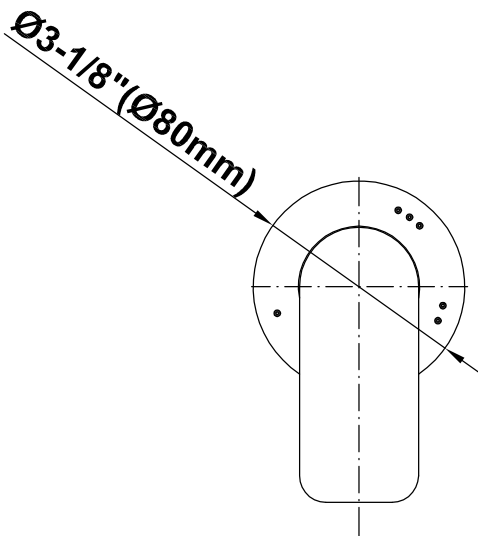

The measurements shown are for reference only. Products and specifications shown are subject to change without notice. Revised 07/2012.

www.graff-faucets.com | phone: 800-959-4723