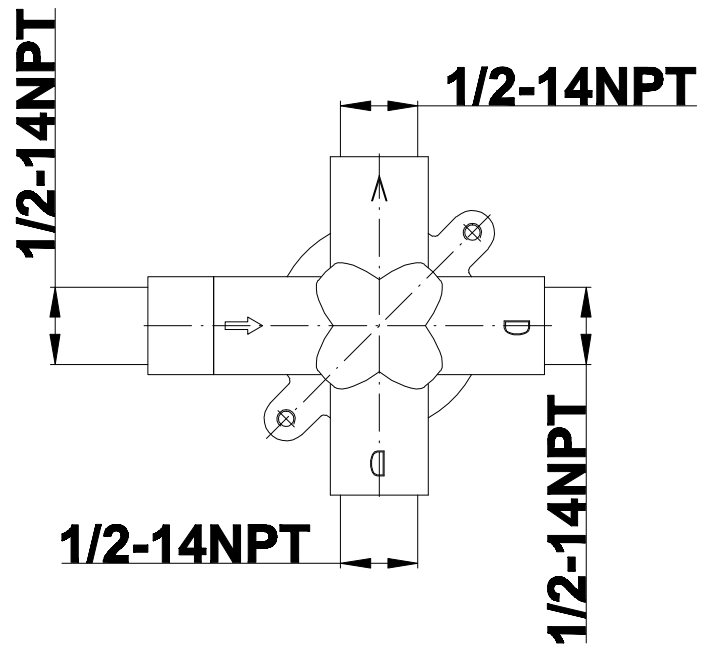

SHOWER
Sento Transfer Valve Trim Plate
and Handle
G-8063-LM42S-T

GRAFF®

Information

- Single metal lever handle
- Decorative trim plate WITH off function
- Use with G-8050 (4-port thermostatic diverter valve)
- To complete package, you must order rough diverter valve
- ADA