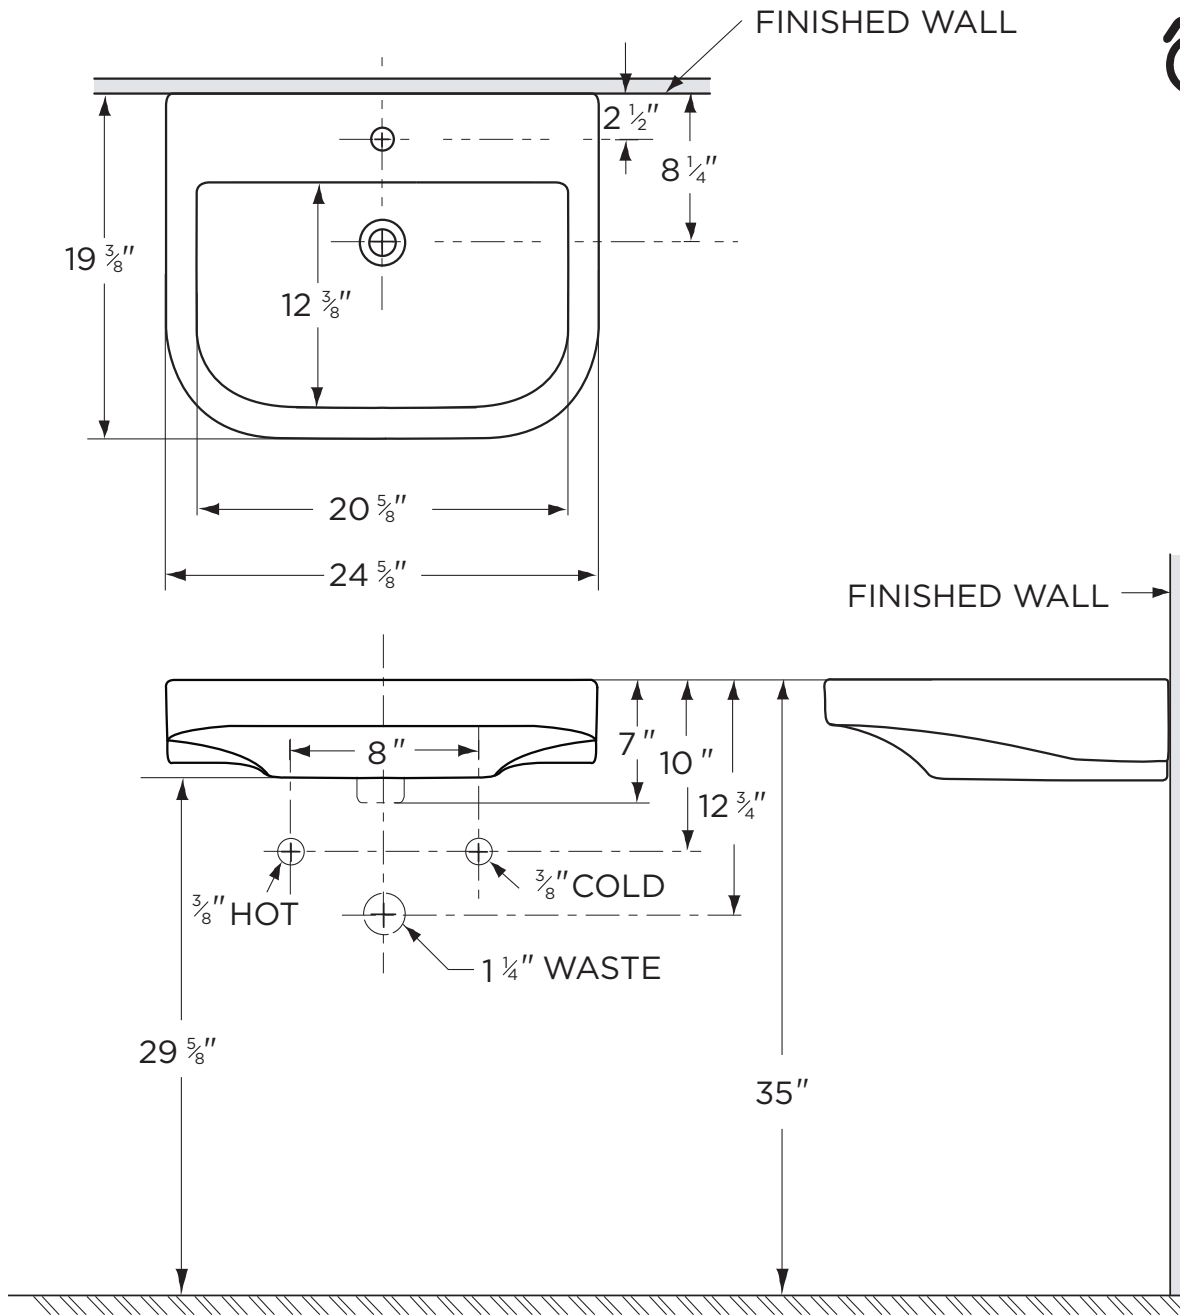

- Contemporary Design
- 24 5/8" x 19 3/8" Lavatory
- 20 5/8" x 12 3/8" Bowl
- 1 Hole (12-592)
- 8" Centers (12-599)
- Available in White
- ADA Compliant

Dimensions:

Height7"
 Width 24 5/8"
 Depth19 3/8"
 Shipping Weight39 lbs

Warranty:

- Limited Lifetime Warranty

Specifications: Lavatory—#12-592 Shown

Job Name	
Date	
Model Specified	
Quantity	
Customer	
Contractor	
Architect/engineer	

www.gerberonline.com

WICKER PARK™

12-592 / 12-599
Wall Hung Lavatory

NOTES:

All dimensions are in inches.
Illustrations may not be drawn to scale.

IMPORTANT:

Dimensions of fixtures are nominal and may vary within the range of tolerances established by ASME Standard A 112.19.2.