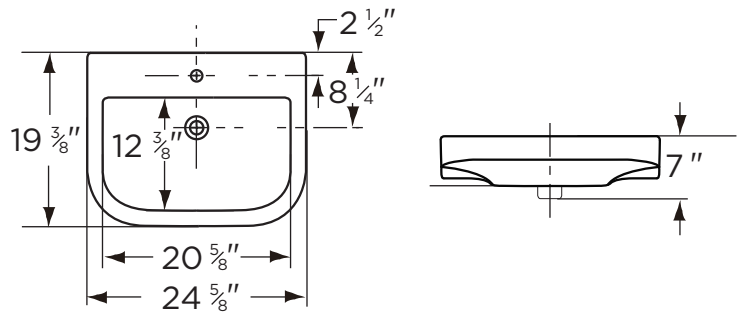

Job Name	
Date	
Model Specified	
Quantity	
Customer	
Contractor	
Architect/engineer	

www.gerberonline.com