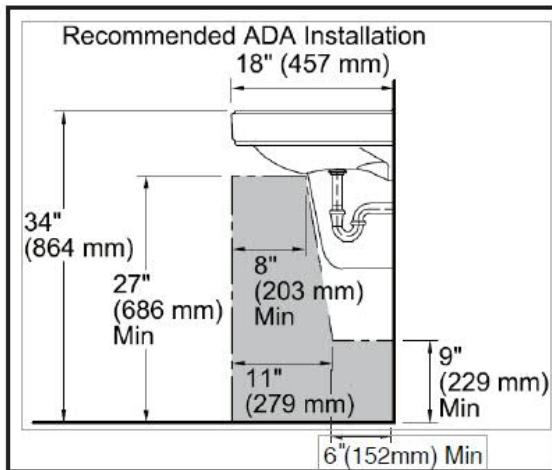

Job Name	
Date	
Model Specified	
Quantity	
Customer	
Contractor	
Architect/engineer	

www.gerberonline.com