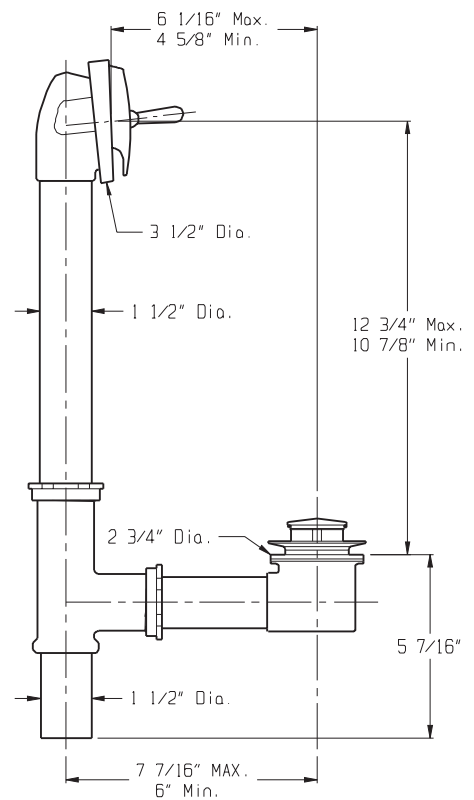

GERBER

41-800 Series

Pop-up Bath Drains

Features:

- Fits most tubs 14" to 16" high
- 1-1/2" brass tubing in 17 and 20 Gauges
- Patented adjustable self-retaining rubber head gasket
- Patented pre-adjustable linkage
- Cast brass pop-up and shoe plug
- Heavy duty, highly polished face plate
- Extra long plunger stroke
- Heavy duty cast red brass head, tee and shoe
- Cast red brass coupling nuts supplied with 17 Gauge Tubing
- Plated zinc coupling nuts supplied with 20 Gauge tubing
- Partially assembled in carton
- Compartmentalized packaging
- Available in Chrome only

Technical Specifications:

- IAPMO/cUPC

Catalog Numbers:

- 41-800** 17 Gauge (Chrome), Brass Nut
- 41-800-70-88** 17 Gauge (Chrome), Retaining Ring
- 41-805** 20 Gauge (Chrome), Plated Zinc Nuts
- 41-805-87** 20 Gauge (Chrome), Plated Zinc Nuts, Horizontal Outlet

Suffixes Available:

- 70** Female Outlet Tee
- 87** Horizontal Installation (Excluding Trip Lever & Plastic)
- 88** "Clean-out Here" on Face Plate w/Retaining Ring (Chicago Code Chrome Only)

Job Name	
Date	
Model Specified	
Quantity	
Customer	
Contractor	
Architect/engineer	