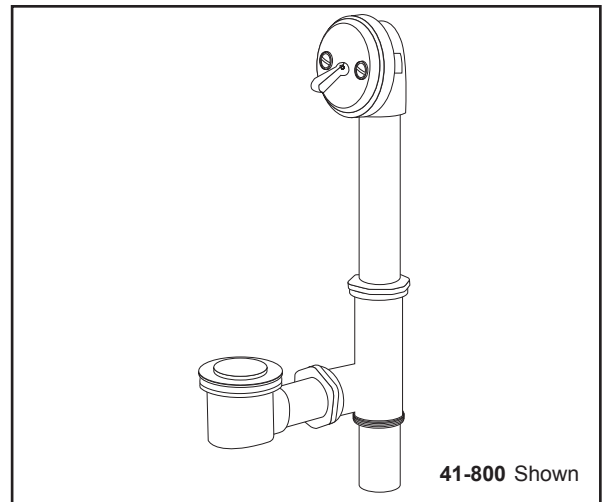

GERBER

41-800 Series

Pop-up Bath Drains

Features:

- Fits most tubs 14" to 16" high
- 1-1/2" brass tubing in 17 and 20 Gauges
- Patented adjustable self-retaining rubber head gasket
- Patented pre-adjustable linkage
- Cast brass pop-up and shoe plug
- Heavy duty, highly polished face plate
- Extra long plunger stroke
- Heavy duty cast red brass head, tee and shoe
- Cast red brass coupling nuts supplied with 17 Gauge Tubing
- Plated zinc coupling nuts supplied with 20 Gauge tubing
- Partially assembled in carton
- Compartmentalized packaging
- Available in Chrome only

Technical Specifications:

- IAPMO/cUPC

Catalog Numbers:

- 41-800** 17 Gauge (Chrome), Brass Nut
- 41-800-70-88** 17 Gauge (Chrome), Retaining Ring
- 41-805** 20 Gauge (Chrome), Plated Zinc Nuts
- 41-805-87** 20 Gauge (Chrome), Plated Zinc Nuts, Horizontal Outlet

Suffixes Available:

- 70** Female Outlet Tee
- 87** Horizontal Installation (Excluding Trip Lever & Plastic)
- 88** "Clean-out Here" on Face Plate w/Retaining Ring (Chicago Code Chrome Only)

Job Name	
Date	
Model Specified	
Quantity	
Customer	
Contractor	
Architect/engineer	