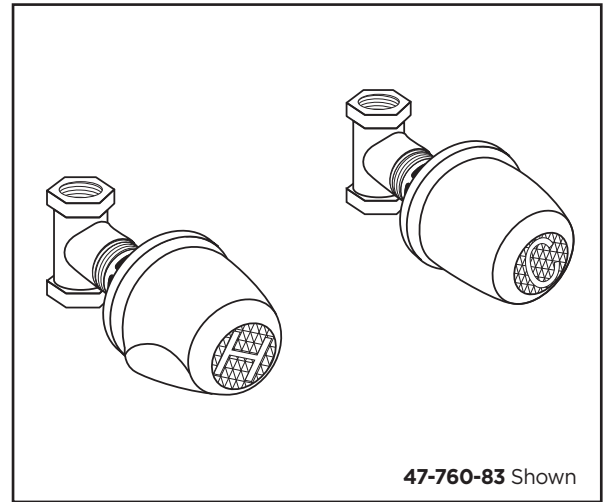

GERBER

47-760-83 Series Gerber Classics Straight Pattern Shower Fittings

Features:

- Features compression stems
- Body cast of high copper content brass
- Exposed parts have heavy chrome plate finish
- Working parts can easily be replaced
- 1/2" or 3/4" I.P.S. connections
- Sliding sleeve escutcheons
- Comes in pairs - One hot & one cold
- ADA compliant metal handles operate with less than 5 lbs. force

Standards & Certifications:

- ANSI/ASME A112.18.1M
- ANSI A117.1 (ADA)
- CSA B125

Catalog Numbers:

- 47-760-83** IPS (Chrome) 1/2" Connections, Metal Handles
- 07-47-760-83** IPS (Chrome) 1/2" Connections, Metal Fluted Handles
- 47-761-83** Sweat (Chrome) 1/2" Connections, Metal Handles
- 07-47-761-83** Sweat (Chrome) 1/2" Connections, Metal Fluted Handles
- 47-771-83** Sweat (Chrome) 3/4" Connections, Metal Handles
- 07-47-771-83** Sweat (Chrome) 3/4" Connections, Metal Fluted Handles

Prefixes Available:

07- Metal Fluted Handles

Suffixes Available:

-83 Sliding Sleeve Escutcheon

Job Name	
Date	
Model Specified	
Quantity	
Customer	
Contractor	
Architect/engineer	

Gerber Toll Free Technical Support: 888-648-6466
www.gerberonline.com