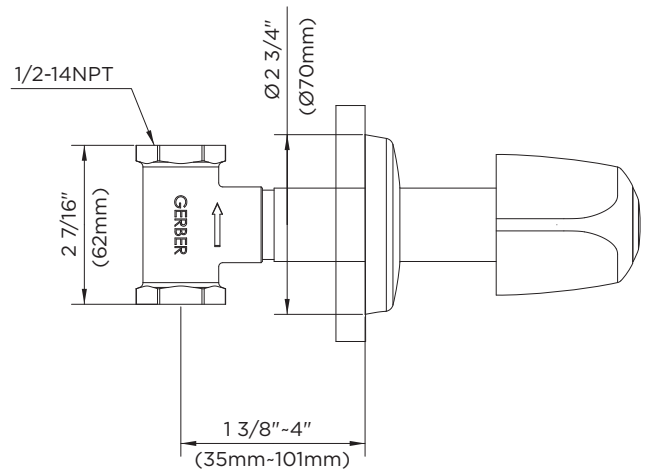

GERBER

47-760-83 Series Gerber Classics Straight Pattern Shower Fittings

Features:

- Features compression stems
- Body cast of high copper content brass
- Exposed parts have heavy chrome plate finish
- Working parts can easily be replaced
- 1/2" or 3/4" I.P.S. connections
- Sliding sleeve escutcheons
- Comes in pairs - One hot & one cold
- ADA compliant metal handles operate with less than 5 lbs. force

Standards & Certifications:

- ANSI/ASME A112.18.1M
- ANSI A117.1 (ADA)
- CSA B125

Catalog Numbers:

- 47-760-83** IPS (Chrome) 1/2" Connections, Metal Handles
- 07-47-760-83** IPS (Chrome) 1/2" Connections, Metal Fluted Handles
- 47-761-83** Sweat (Chrome) 1/2" Connections, Metal Handles
- 07-47-761-83** Sweat (Chrome) 1/2" Connections, Metal Fluted Handles
- 47-771-83** Sweat (Chrome) 3/4" Connections, Metal Handles
- 07-47-771-83** Sweat (Chrome) 3/4" Connections, Metal Fluted Handles

Prefixes Available:

07- Metal Fluted Handles

Suffixes Available:

-83 Sliding Sleeve Escutcheon

Job Name	
Date	
Model Specified	
Quantity	
Customer	
Contractor	
Architect/engineer	

Gerber Toll Free Technical Support: 888-648-6466
www.gerberonline.com