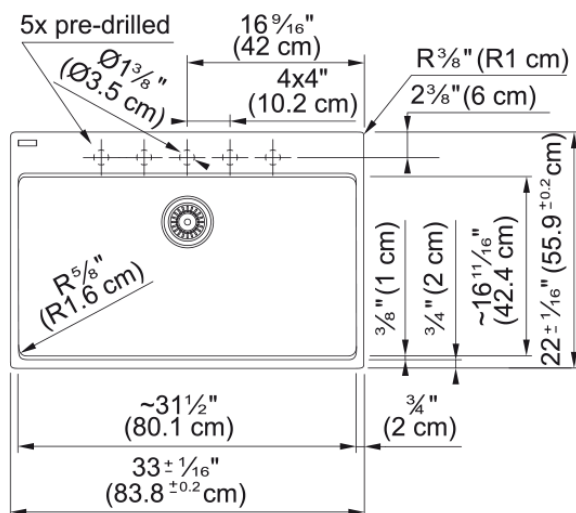

## Technical Data

### Product Dimensions

Exterior size: right to left	33
Exterior size: front to back	22.008
Large bowl size: right to left	31.457
Large bowl size: front to back	16.614
Large bowl: depth	9.488

### Product specifications

Installation type	Topmount / drop in
Drain hole	3 1/2"
Position of drainer	No drainer