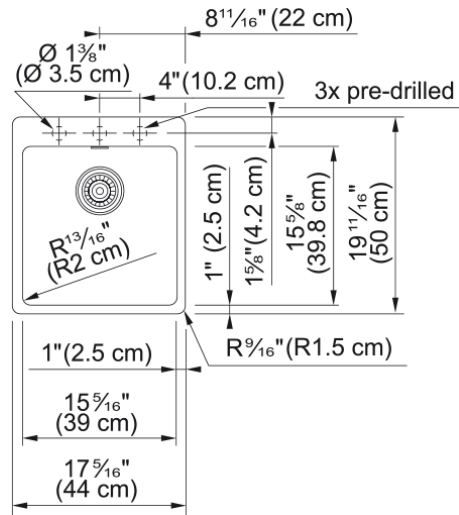

Maris Dual Mount Sink - MAG61015-CHA | 114.0687.057

Technical Data

Aspect

Sink type	Sink
Type of material	Granite
Number of bowls	1
Color	Champagne
Finish	None

Product Dimensions

Exterior size: right to left	17.323
Exterior size: front to back	19.685
Large bowl size: right to left	15.354
Large bowl size: front to back	15.748
Large bowl: depth	7.874

Installation

Minimum cabinet size	21"
----------------------	-----

Product specifications

Installation type	Undermount
Installation type	Topmount / drop in
Drain hole	3 1/2"
Position of drainer	No drainer