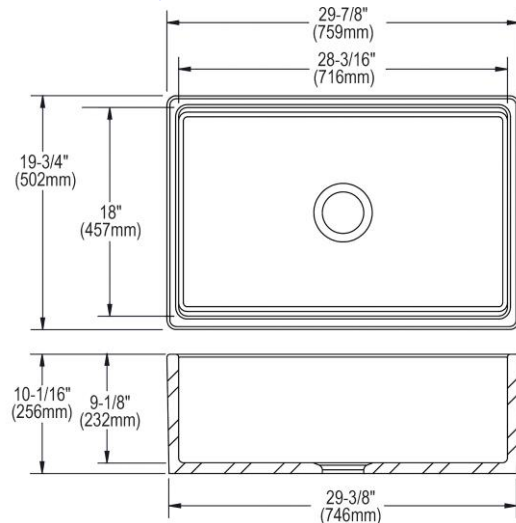

PART: _____ QTY: _____

PROJECT: _____

CONTACT: _____

DATE: _____

NOTES: _____

APPROVAL: _____

In keeping with our policy of continuing product improvement, Elkay reserves the right to change product specifications without notice. Please visit elkay.com for the most current version of Elkay product specification sheets. This specification describes an Elkay product with design, quality, and functional benefits to the user. When making a comparison of other producers' offerings, be certain these features are not overlooked.