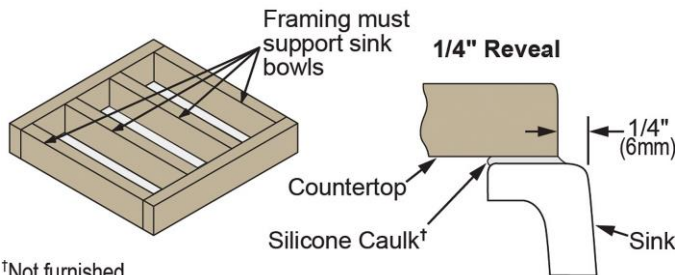

PRODUCT SPECIFICATIONS

Elkay Fireclay 29-7/8" x 19-3/4" x 10-1/16", Single Bowl Farmhouse Sink. Sink is molded from fine fireclay with a durable porcelain glaze providing a finish that is non-porous and resists staining. Naturally sound deadening and Center drain placement.

Installation Type:	Farmhouse
Material:	Fireclay
Finish:	Biscuit (Bl), White (WH)
Number of Bowls:	1
Sink Dimensions:	29-7/8" x 19-3/4" x 10-1/16"
Bowl 1 Dimensions:	28-3/16" x 18" x 9-1/8"
Drain Size:	3-1/2" (89mm)
Drain Location:	Center
Minimum Cabinet Size:	33"

[Clean and Care Manual \(PDF\)](#)
[Installation Instructions \(PDF\)](#)
[Limited Lifetime Warranty \(PDF\)](#)

Installation Profile:

†Not furnished

Designed to affix to the underside of any solid surface countertop.