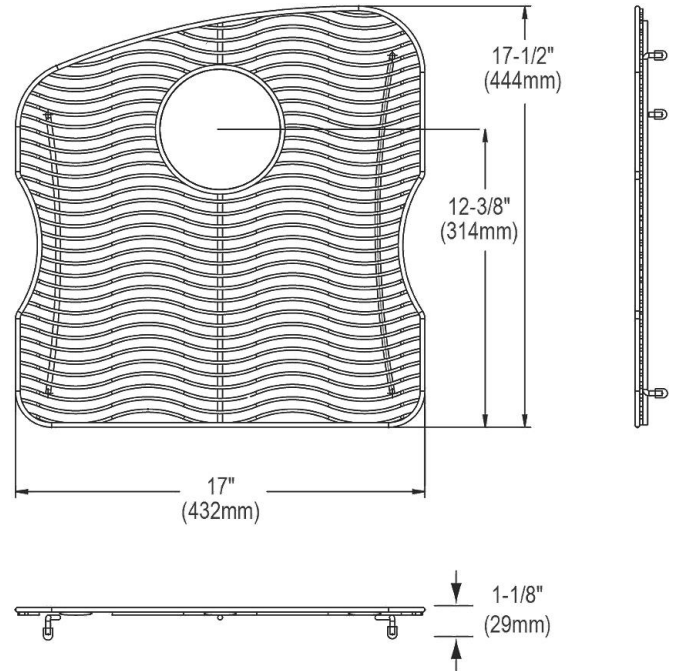

Material:	Stainless Steel
Finish:	Polished Stainless Steel
Dimensions:	17" x 17-1/2" x 1-1/8"
Fits Bowl Size(s):	18" x 18-1/2"

Special Note: For bowls with rear center drain opening.

AMERICAN PRIDE. A LIFETIME TRADITION.
Like your family, the Elkay family has values and traditions that endure. For almost a century, Elkay has been a family-owned and operated company, providing thousands of jobs that support our families and communities.

[Clean and Care Manual (PDF)](#)

[Clean and Care Manual (PDF)](#)

[Warranty (PDF)](#)