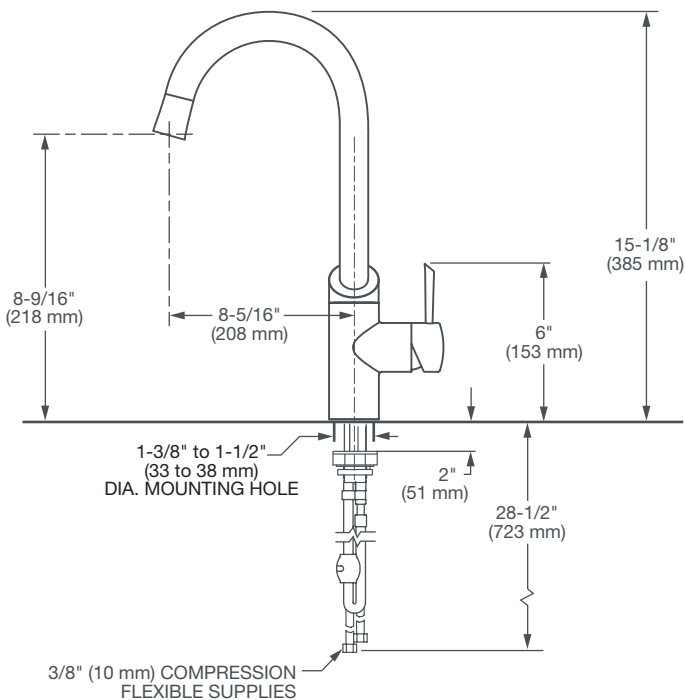

AMERICAN STANDARD

FRESNO® SINGLE LEVER KITCHEN FAUCET

- Ceramic disc valve cartridge
- Lead Free — faucet contains $\leq 0.25\%$ total lead content by weighted volume
- 8-1/4" swivel spout
- Spout swivels at 150°
- Single function pull-down hose
- Two check valves
- Cover plate must be ordered separately
- Maximum flow rate: 1.8 gpm (6.8 L/min)

OPTIONAL COMPONENT

10" Cover Plate M964990-XXXOA

CODES AND STANDARDS

Meets or Exceeds ASME A112.18.1/
CSA B125.1/NSF 61/Section 9

Certified Compliant with 0.25% Weighted
Average Lead Content Regulations

CALGreen

DESCRIPTION

Single Lever Kitchen Faucet

PRODUCT NUMBER

D35403000.XXX

AVAILABLE FINISHES

Polished Chrome
Ultra Steel

FINISH CODE

100