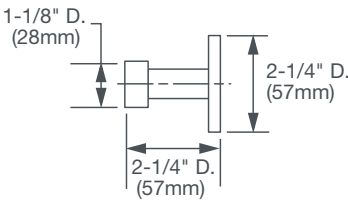

# PERCY™ ROBE HOOK

- Solid brass construction
- Concealed mounting
- Includes assembly hardware

**AVAILABLE FINISHES**

Polished Chrome  
Brushed Nickel

**FINISH CODE**

100  
144

**DESCRIPTION**

Robe Hook

**PRODUCT NUMBER**

D35105210.XXX

**IMPORTANT:** These measurements are subject to change or cancellation.  
No responsibility is assumed for use of superseded or voided pages.