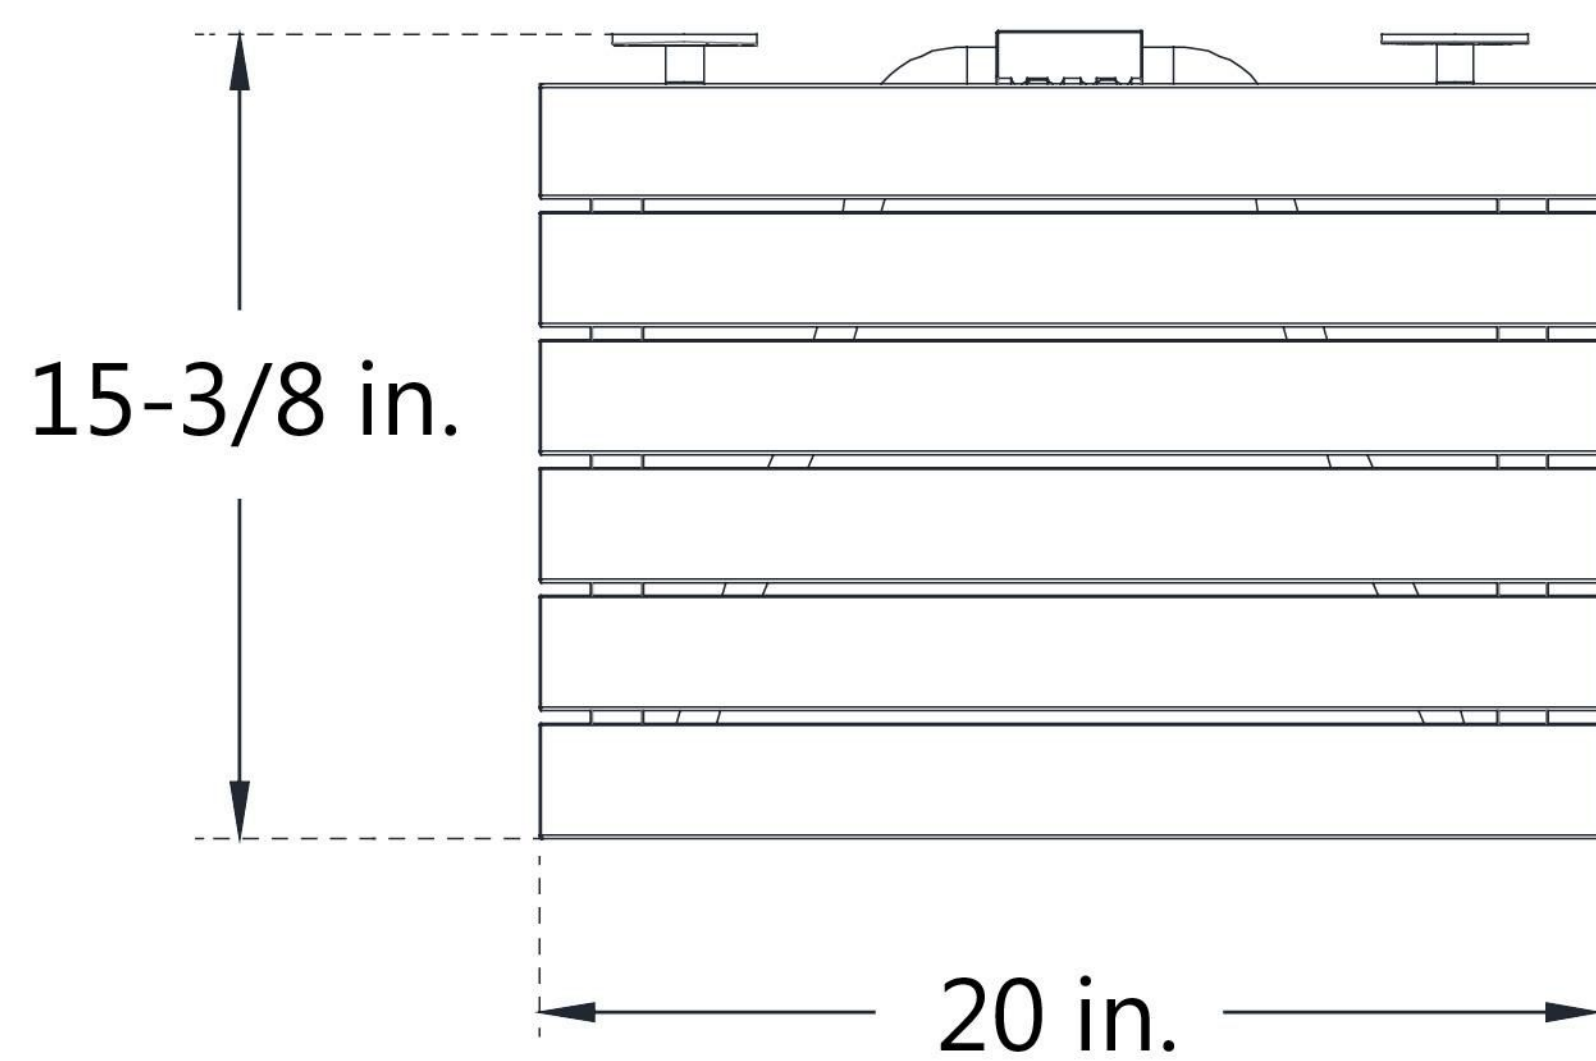

SHST-02-TN

TEAK SHOWER SEAT

ADA Compliant Natural Teak Folding Shower Seat

DreamLine reserves the right to update or modify the hardware or materials pictured without prior notice for the purpose of product improvement and customer satisfaction.