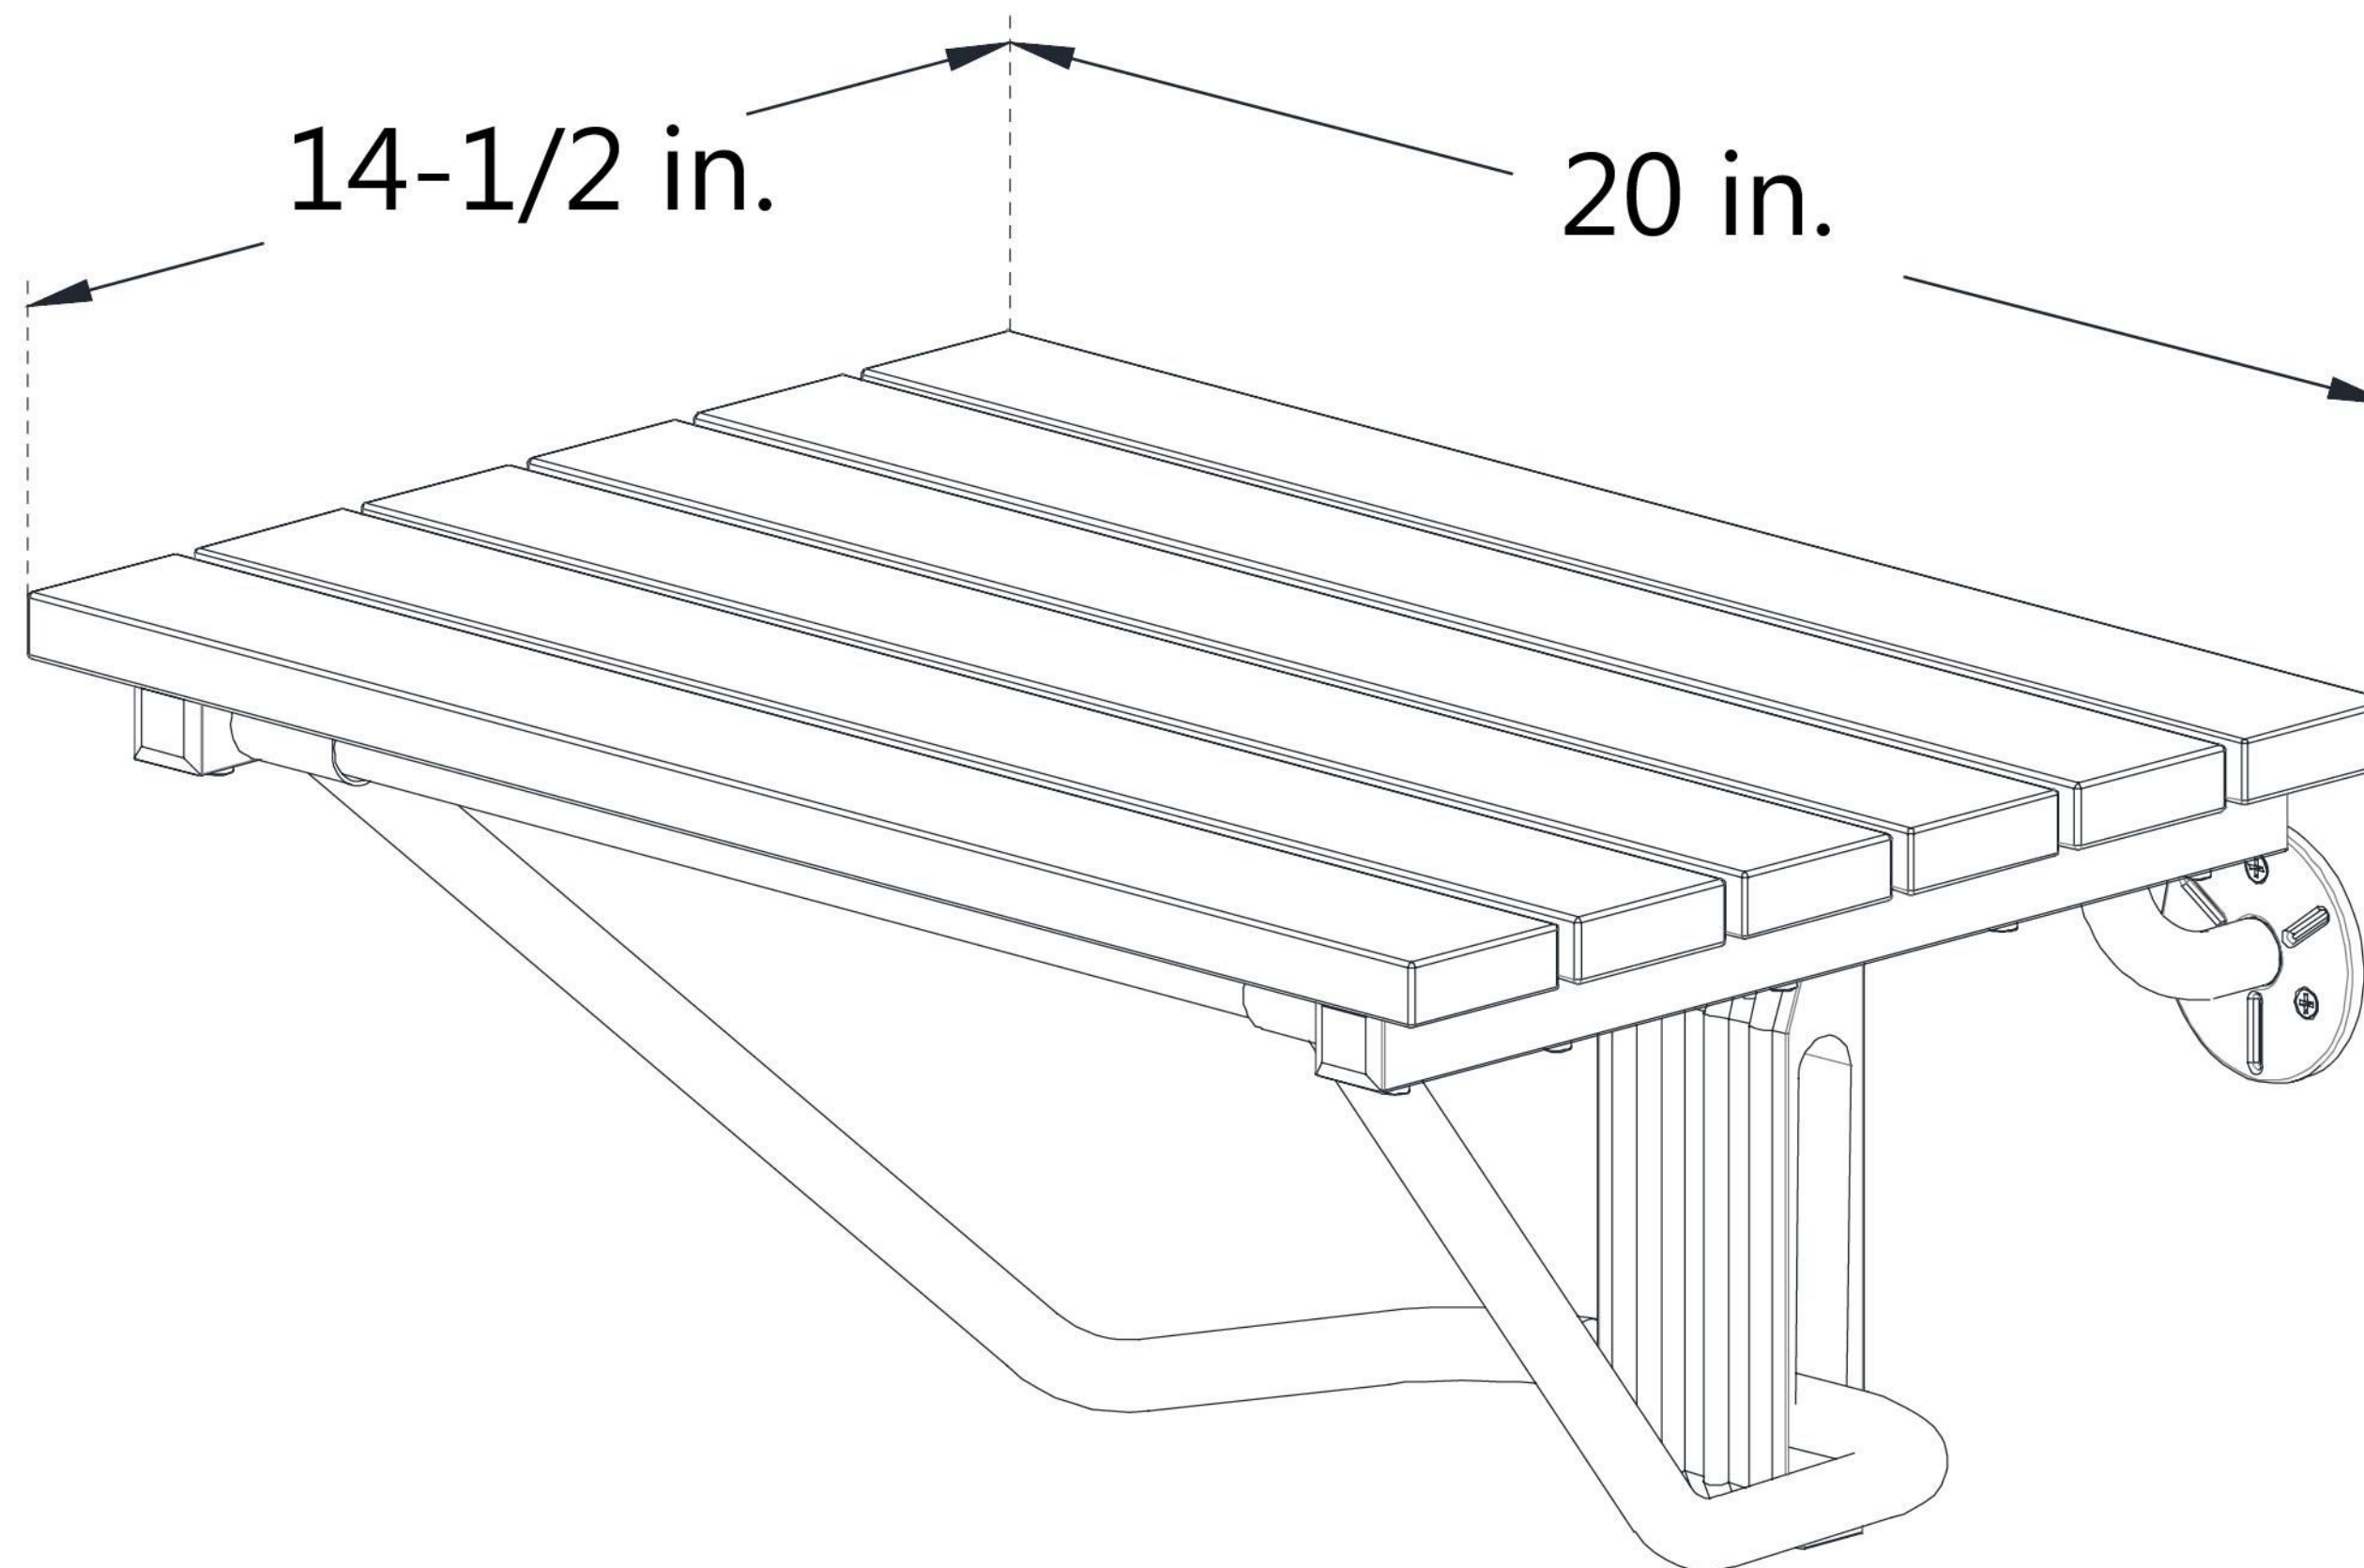

SHST-02-TN

TEAK SHOWER SEAT

ADA Compliant Natural Teak Folding Shower Seat

DreamLine reserves the right to update or modify the hardware or materials pictured without prior notice for the purpose of product improvement and customer satisfaction.