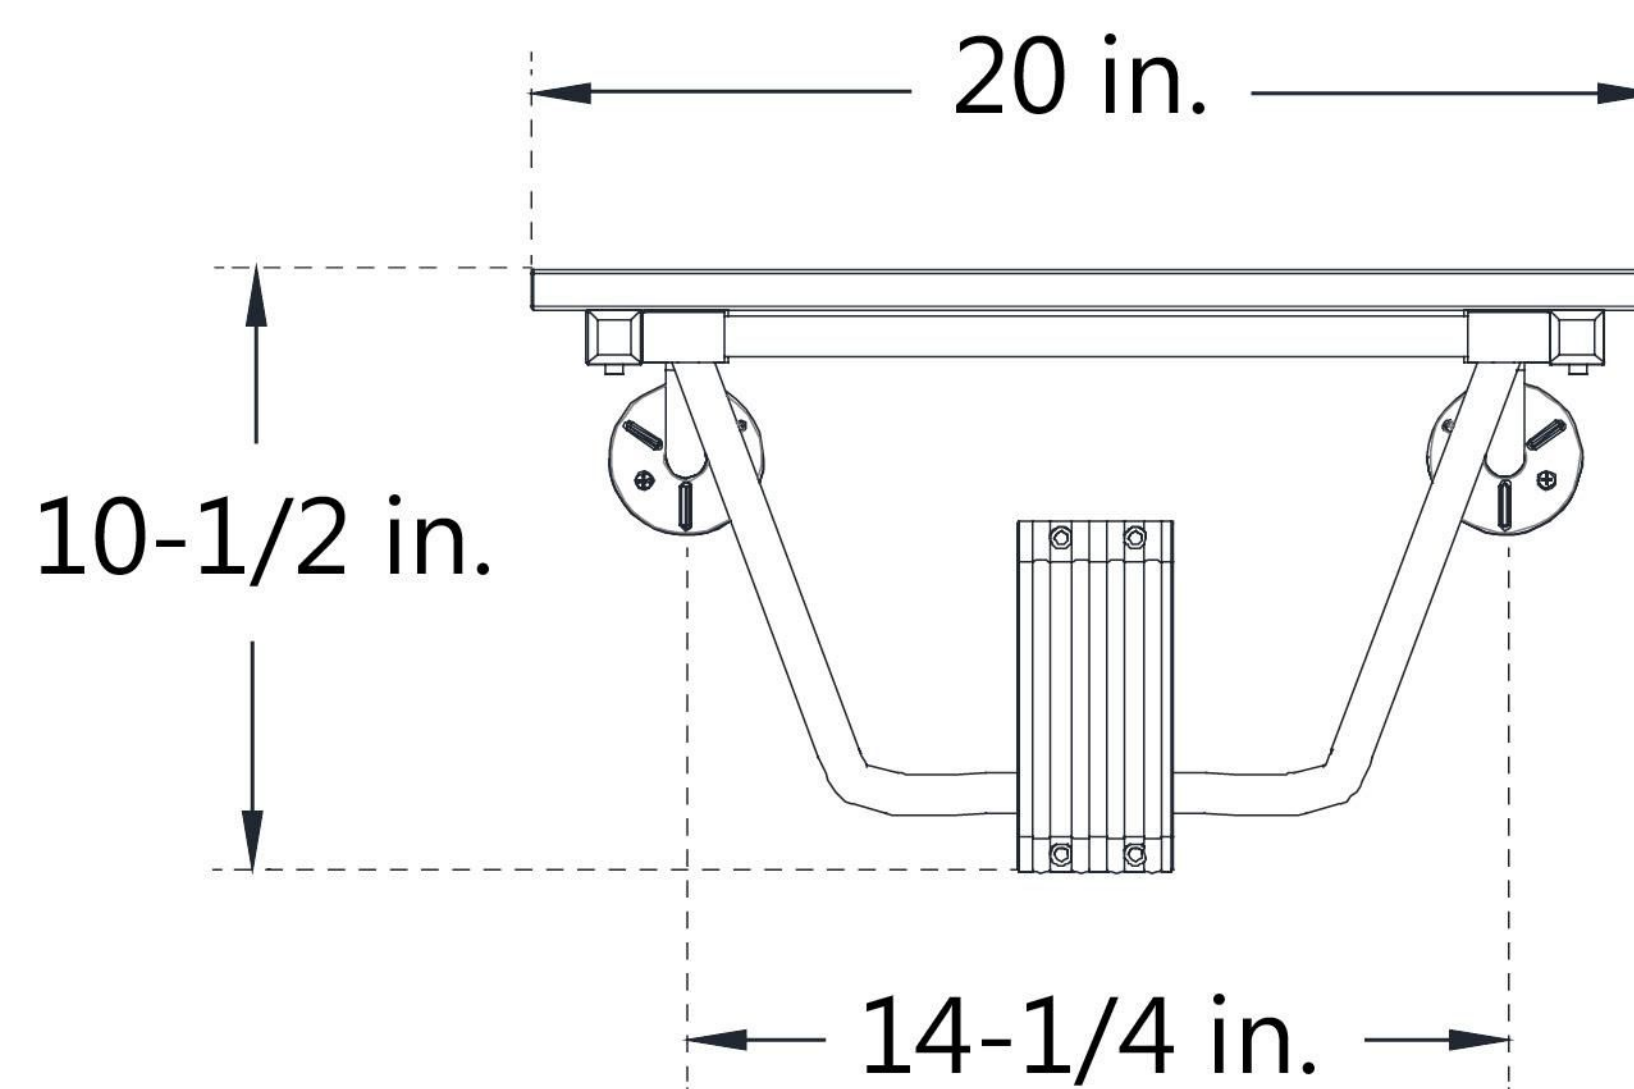

SHST-02-TN

TEAK SHOWER SEAT

ADA Compliant Natural Teak Folding Shower Seat

DreamLine reserves the right to update or modify the hardware or materials pictured without prior notice for the purpose of product improvement and customer satisfaction.