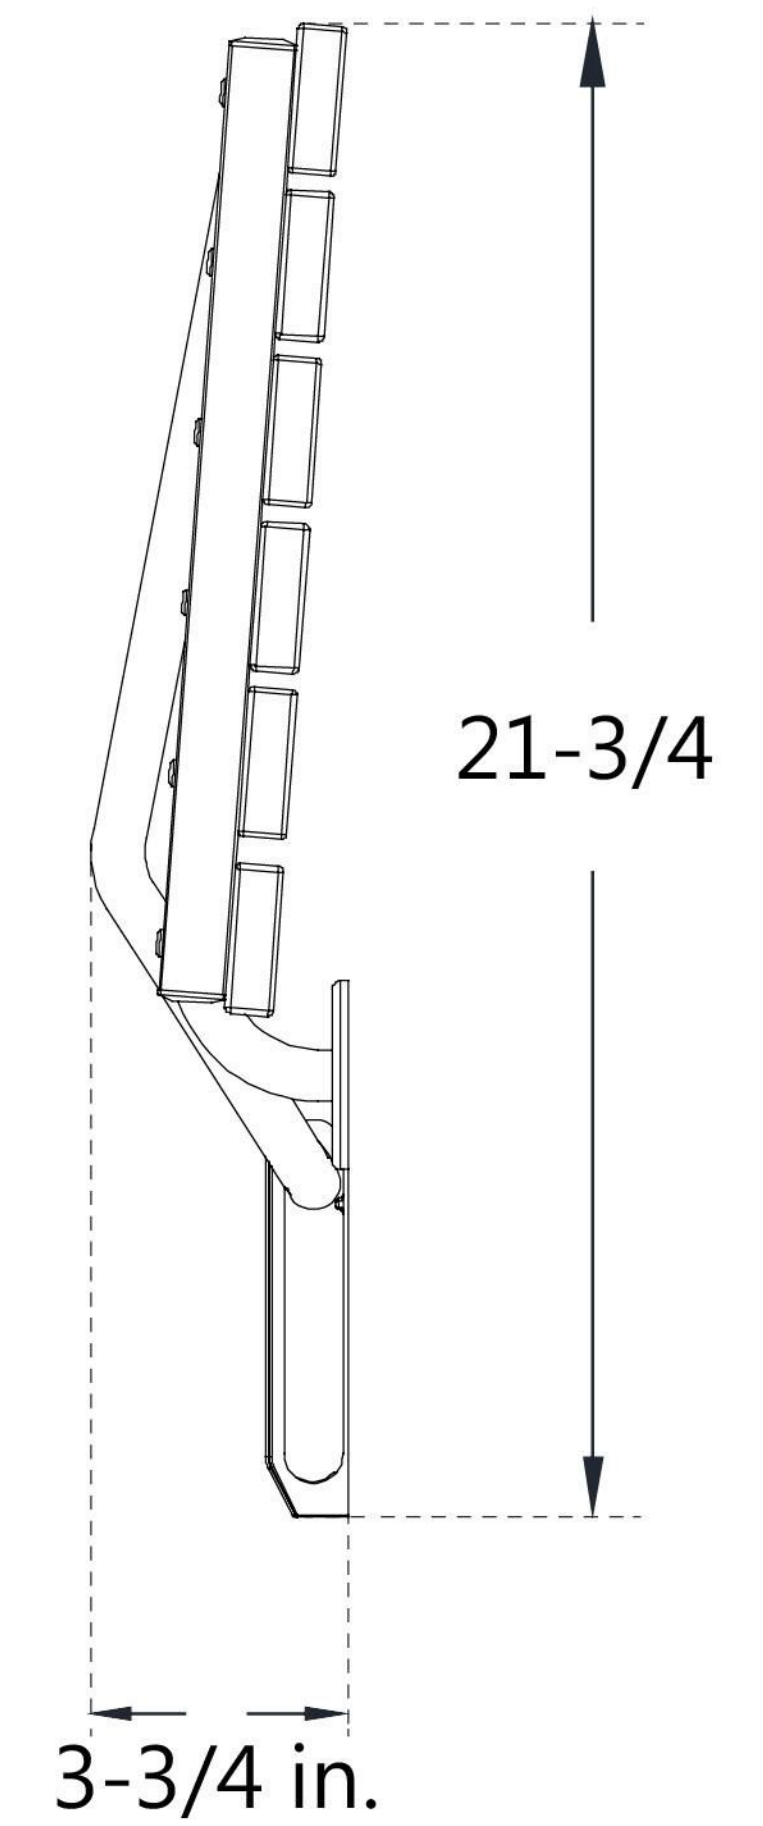

SHST-02-TN

TEAK SHOWER SEAT

ADA Compliant Natural Teak Folding Shower Seat

DreamLine reserves the right to update or modify the hardware or materials pictured without prior notice for the purpose of product improvement and customer satisfaction.