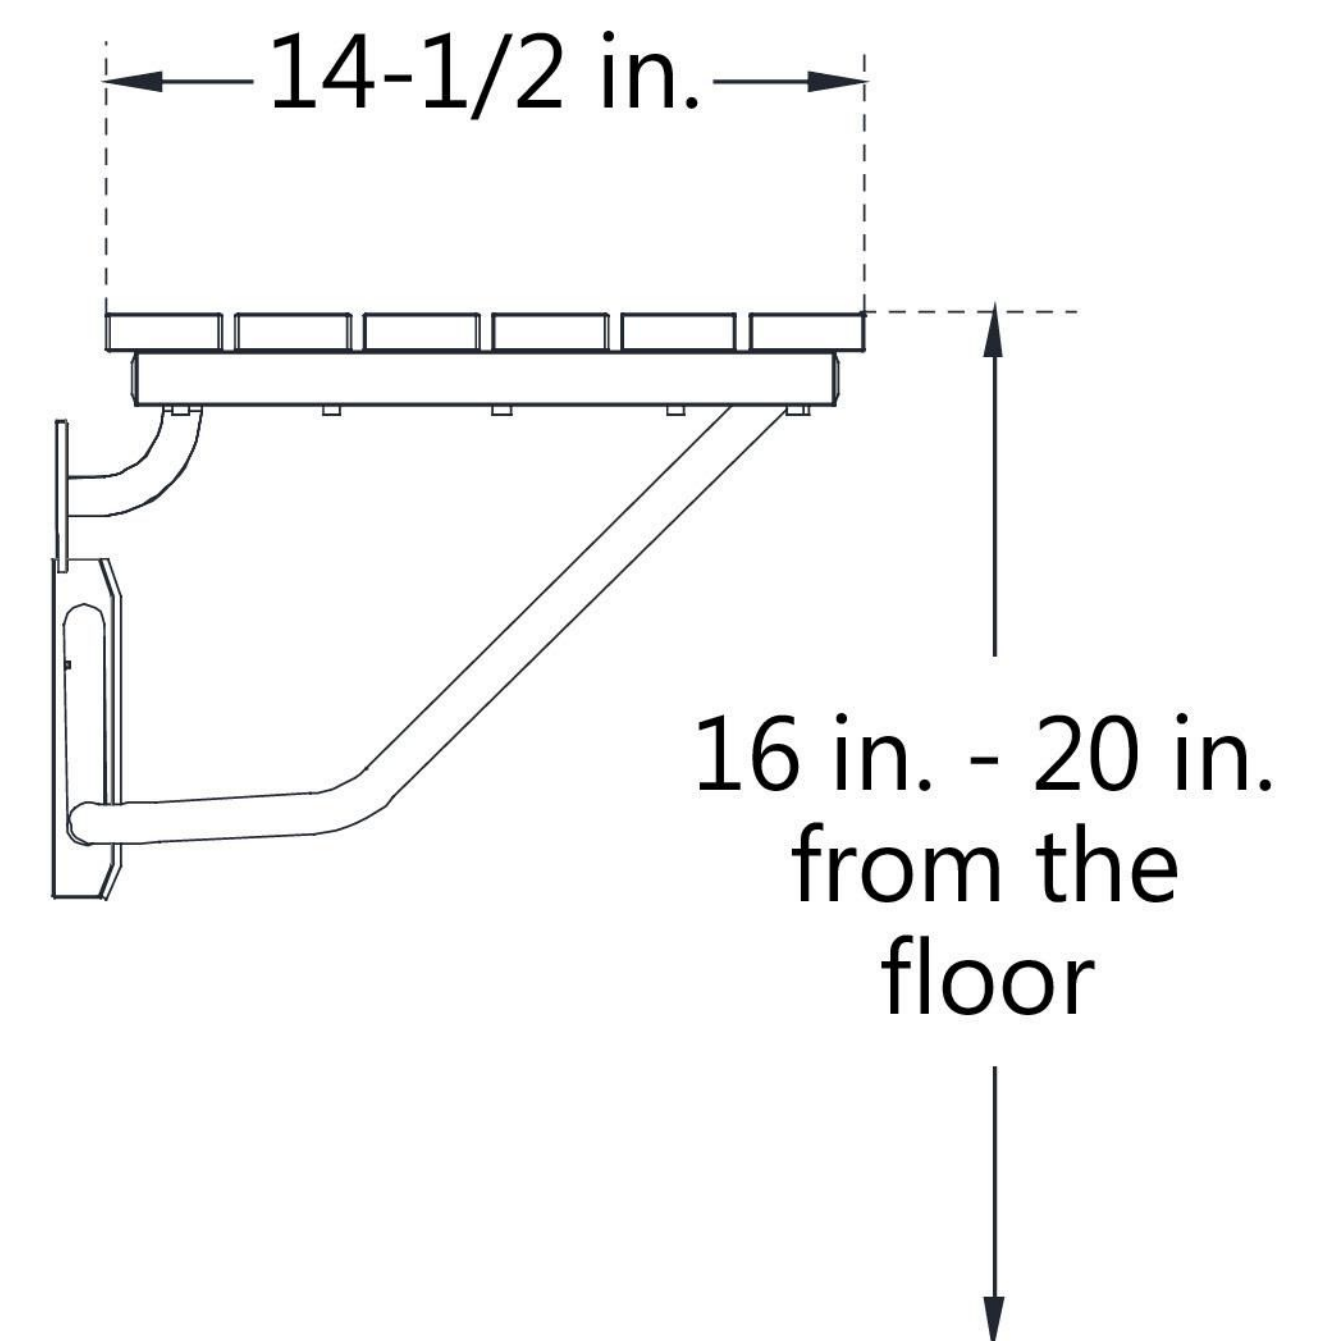

SHST-02-TN

TEAK SHOWER SEAT

ADA Compliant Natural Teak Folding Shower Seat

DreamLine reserves the right to update or modify the hardware or materials pictured without prior notice for the purpose of product improvement and customer satisfaction.