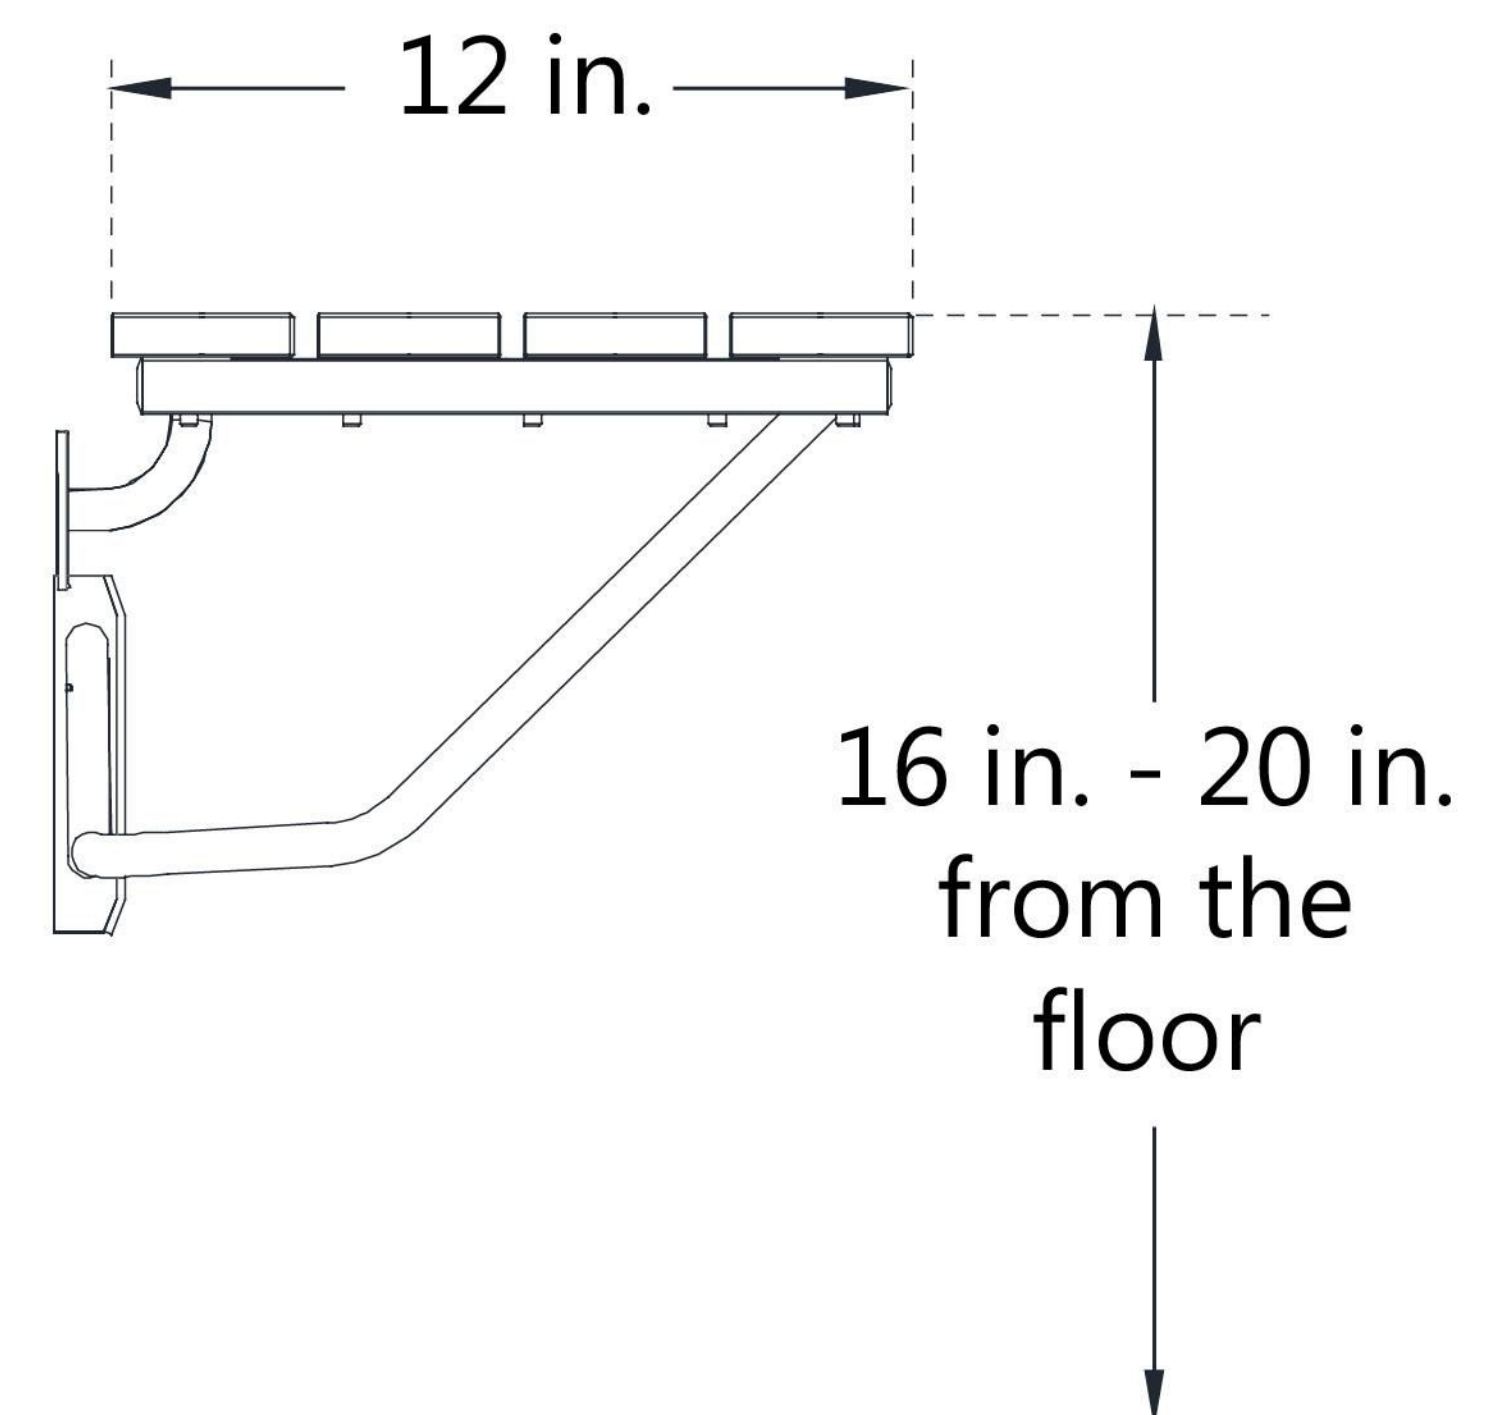

SHST-01-TK

TEAK SHOWER SEAT

Natural Teak Folding Shower Seat

DreamLine reserves the right to update or modify the hardware or materials pictured without prior notice for the purpose of product improvement and customer satisfaction.