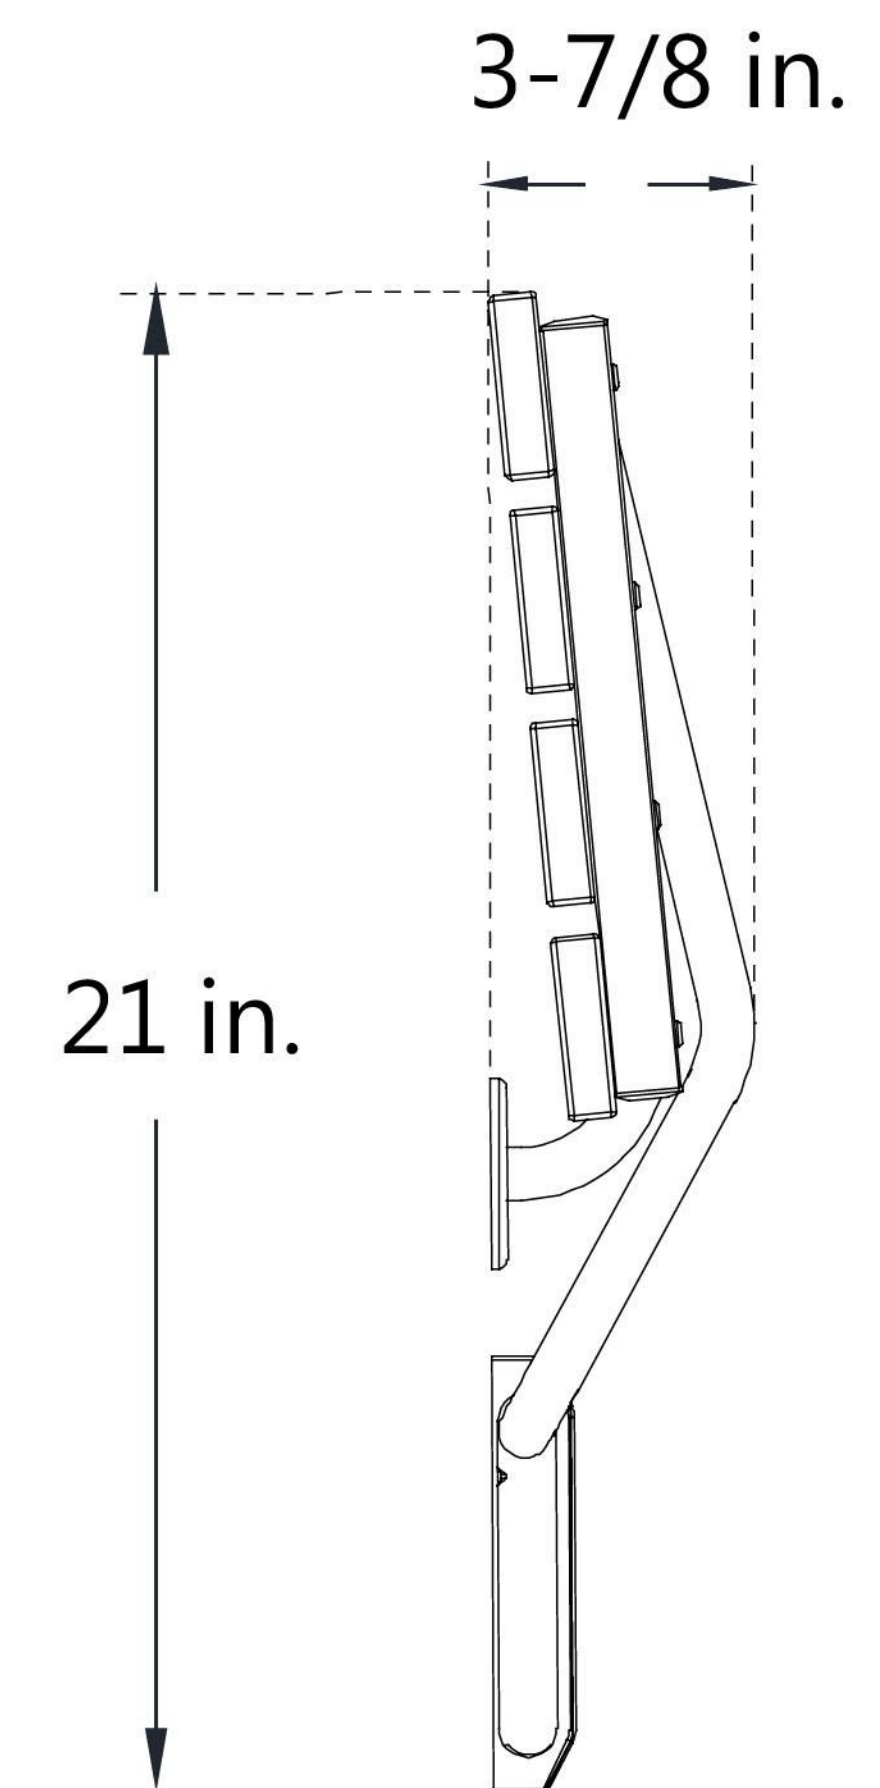

SHST-01-TK

TEAK SHOWER SEAT

Natural Teak Folding Shower Seat

DreamLine reserves the right to update or modify the hardware or materials pictured without prior notice for the purpose of product improvement and customer satisfaction.