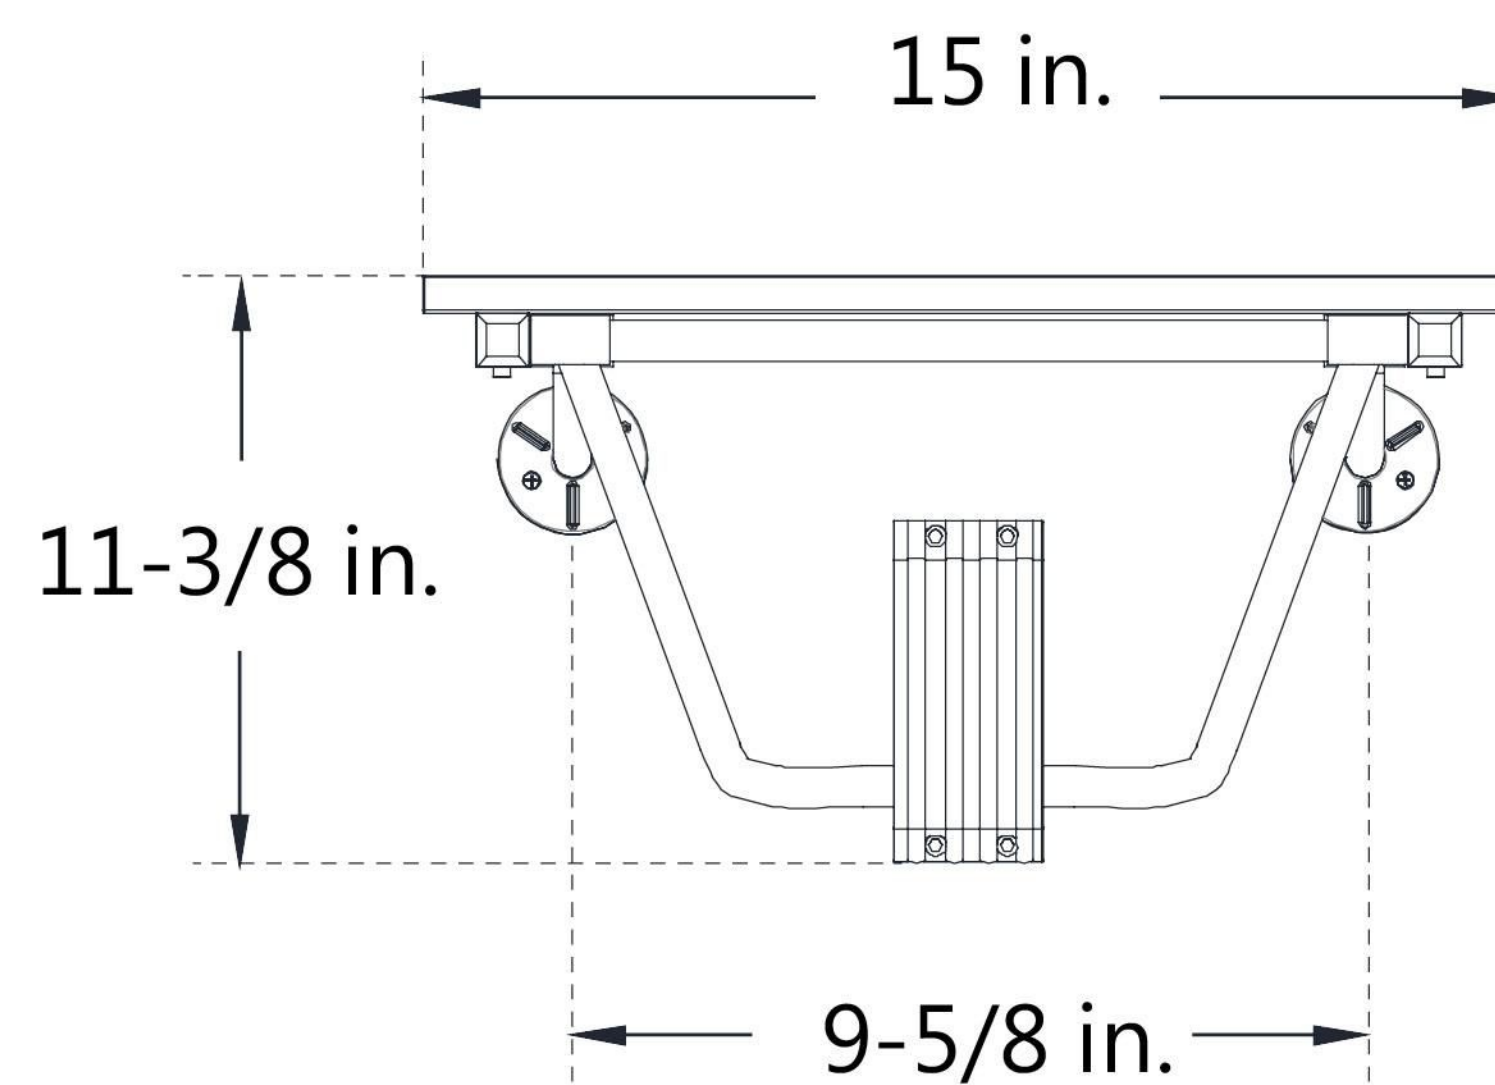

SHST-01-TK

TEAK SHOWER SEAT

Natural Teak Folding Shower Seat

DreamLine reserves the right to update or modify the hardware or materials pictured without prior notice for the purpose of product improvement and customer satisfaction.