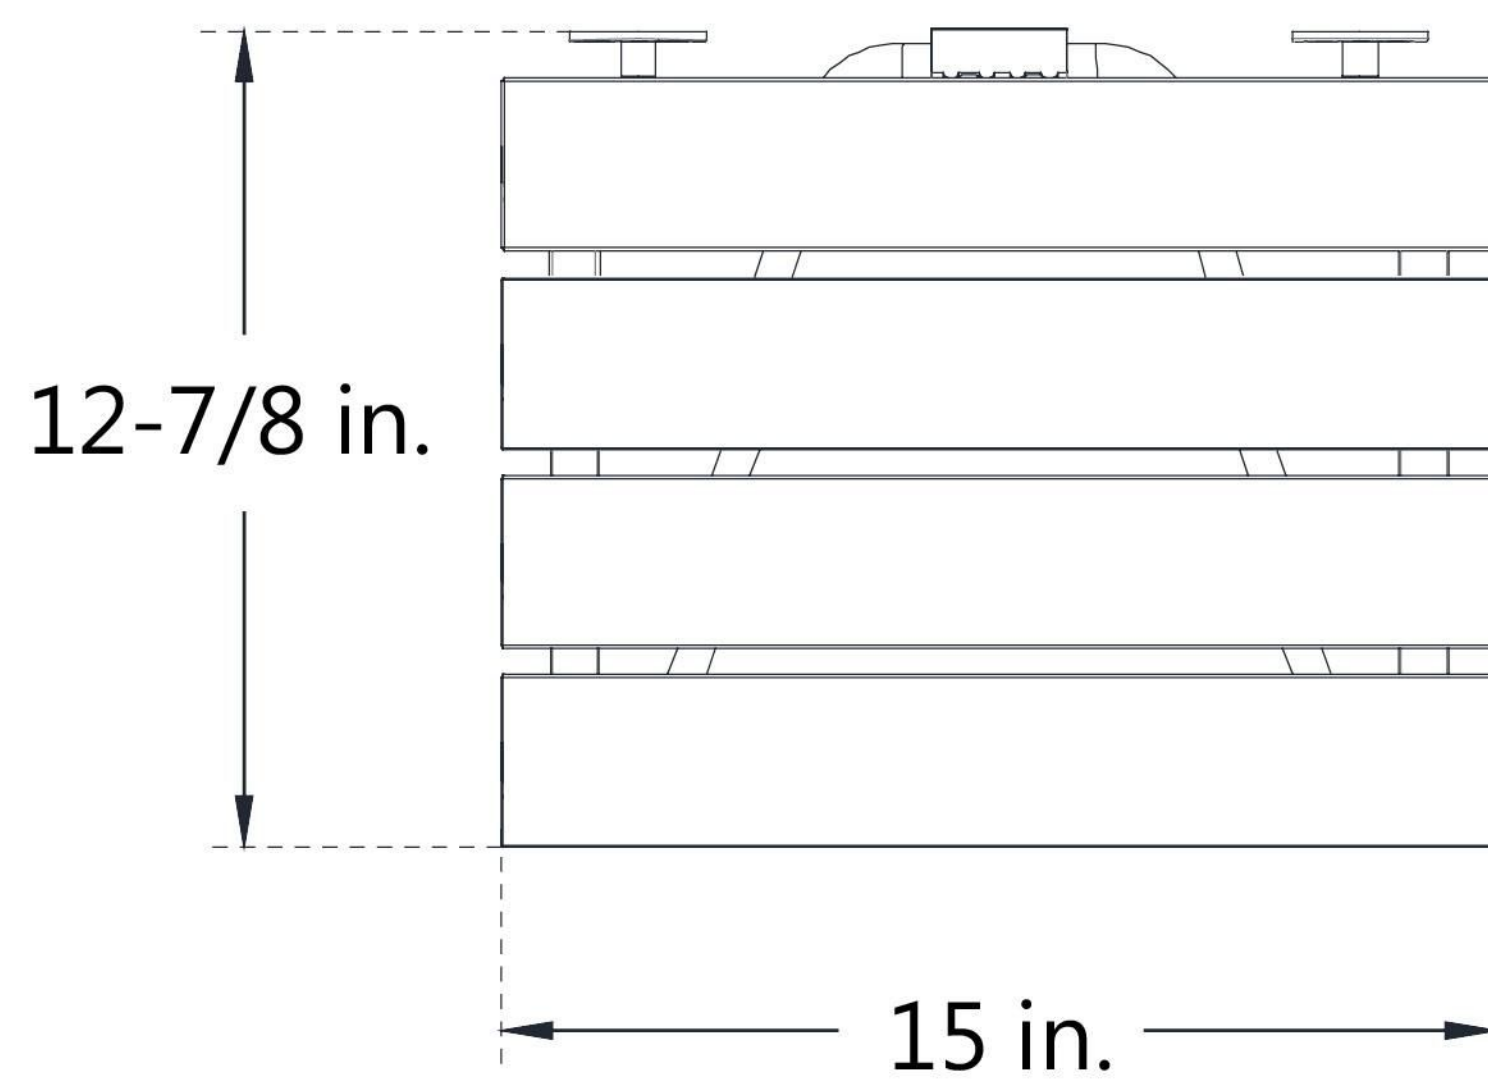

SHST-01-TK

TEAK SHOWER SEAT

Natural Teak Folding Shower Seat

DreamLine reserves the right to update or modify the hardware or materials pictured without prior notice for the purpose of product improvement and customer satisfaction.