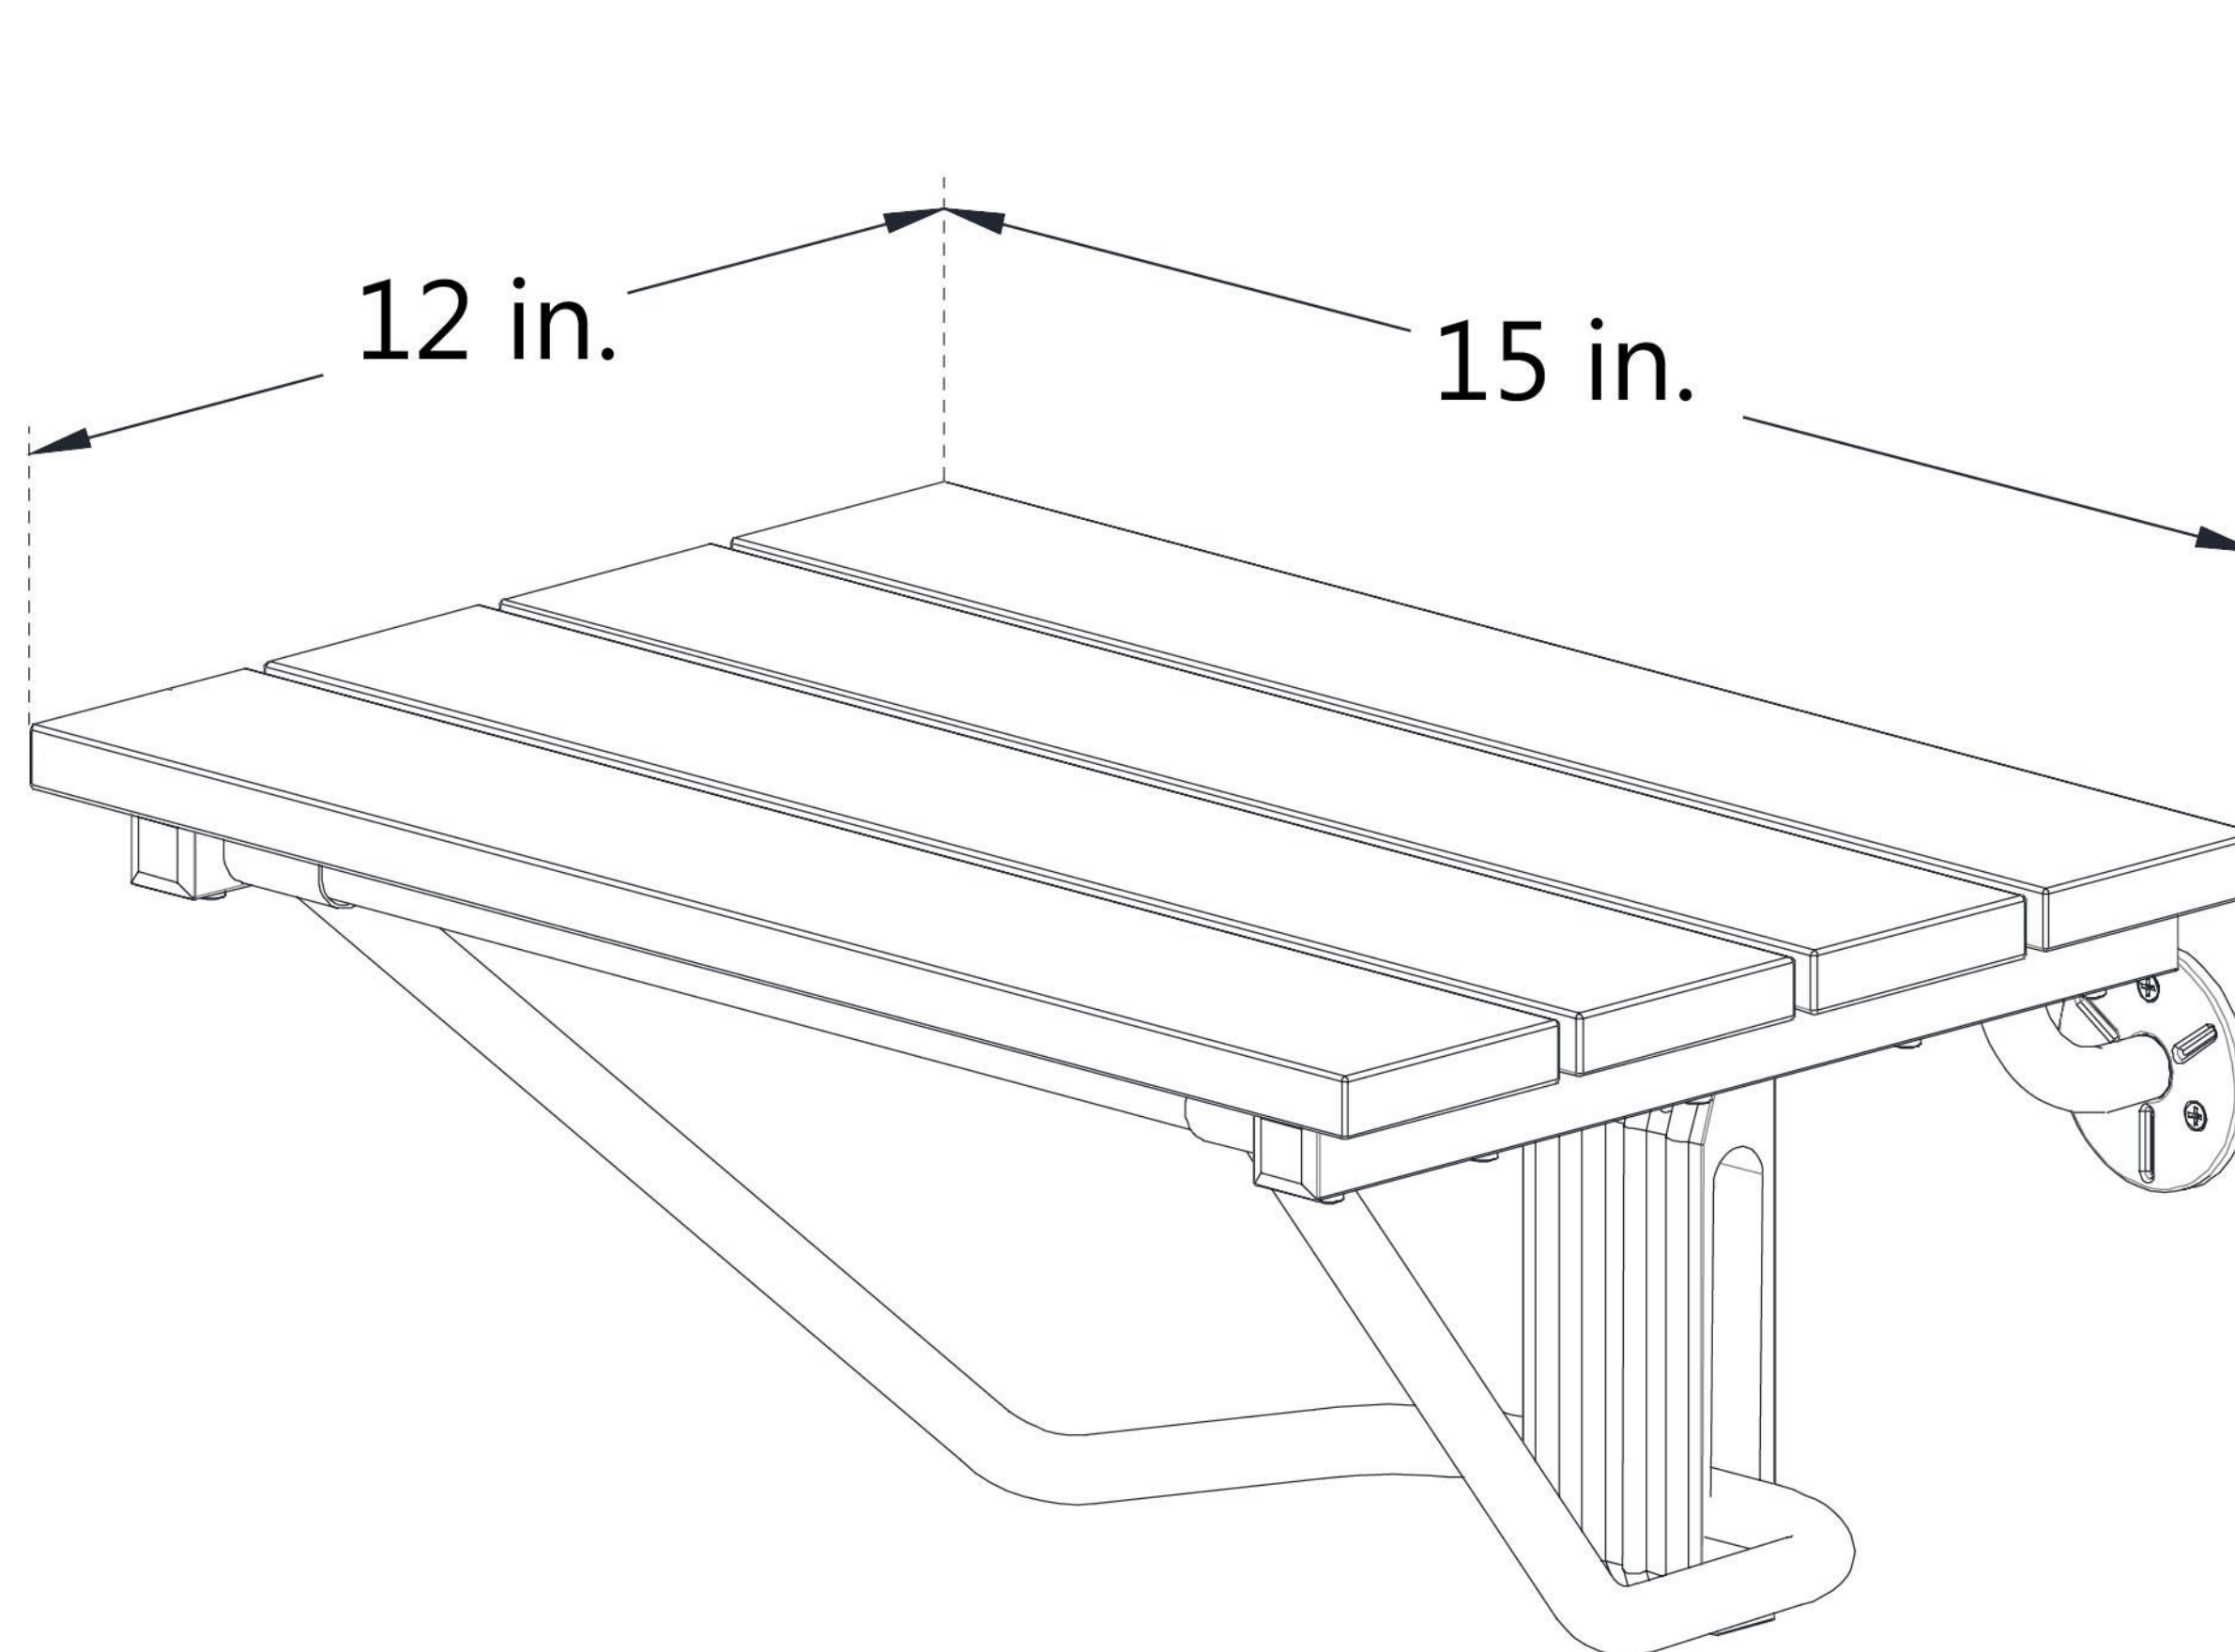

SHST-01-TK

TEAK SHOWER SEAT

Natural Teak Folding Shower Seat

DreamLine reserves the right to update or modify the hardware or materials pictured without prior notice for the purpose of product improvement and customer satisfaction.