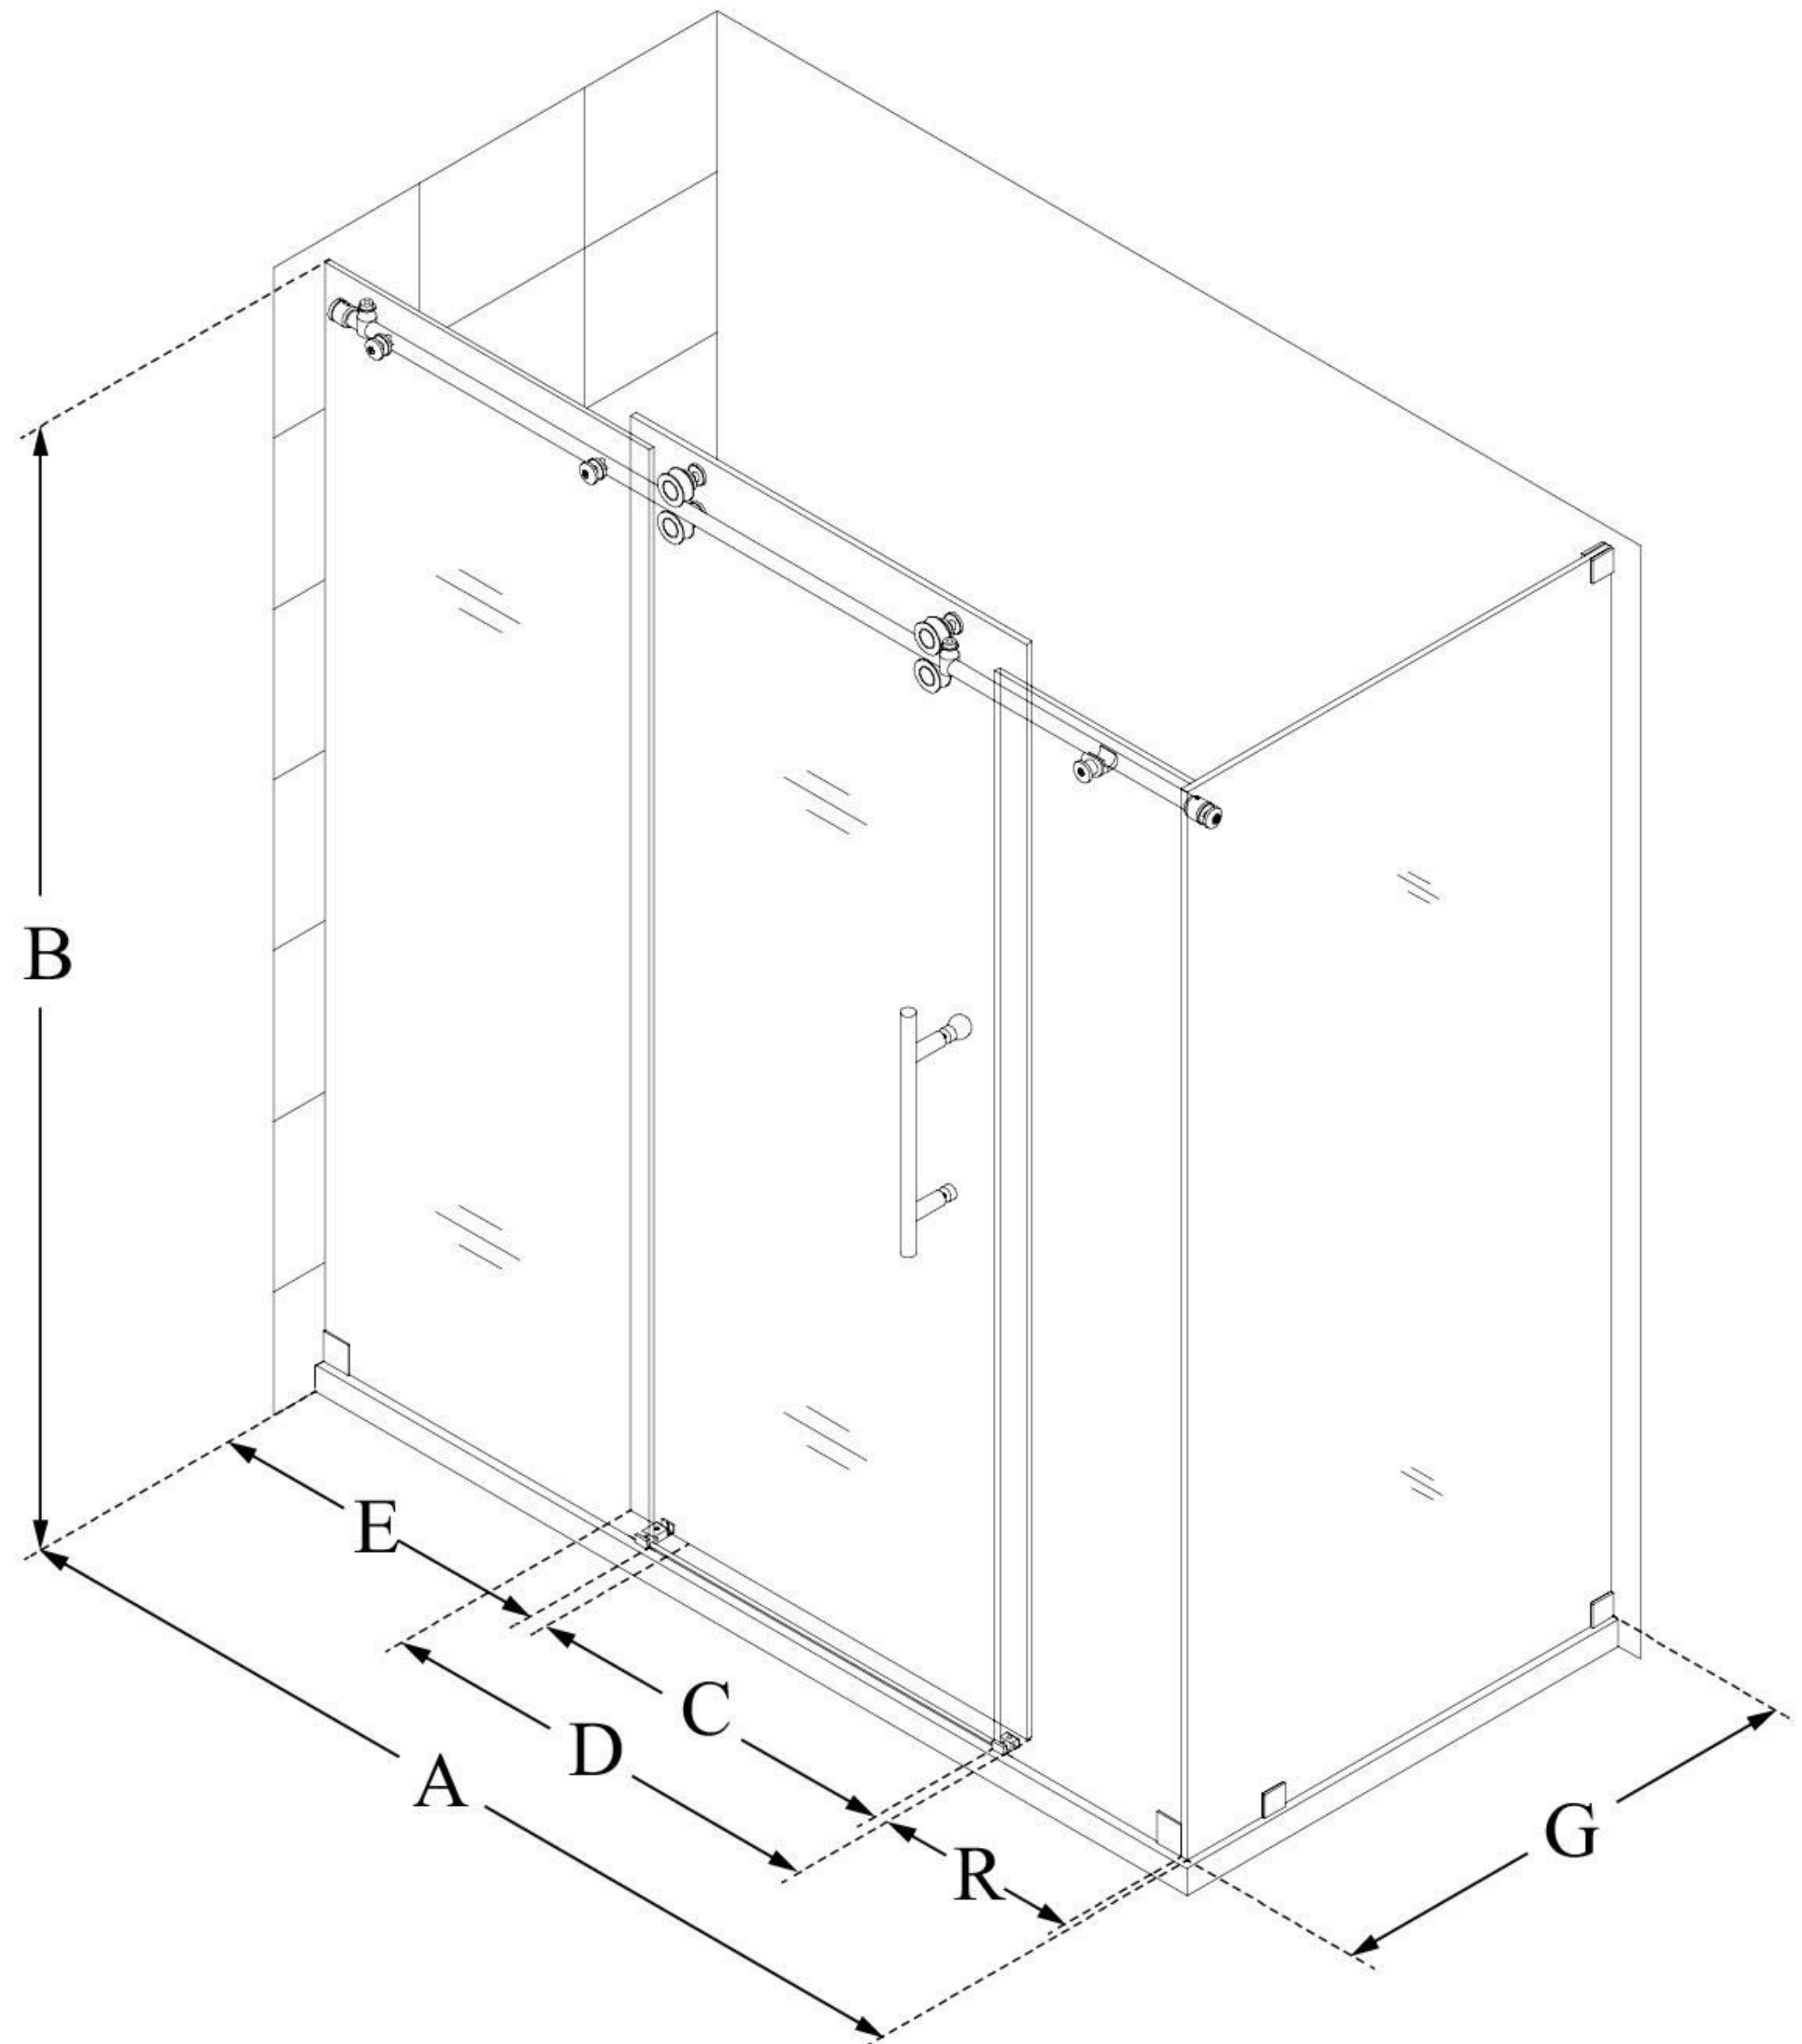

SHEN-6132722

ENIGMA-XO

DreamLine Enigma-XO 32 1/2
in. D x 72 3/8 in. W x 76 in. H
Fully Frameless Sliding Shower
Enclosure

SLIDING DOOR

**CONFIGURATION
DIMENSIONS:**

A: 68 3/8" - 72 3/8"

MODEL WIDTH

B: 76"

MODEL HEIGHT

C: 21 5/8" - 25 5/8"

ACCESS WIDTH

D: 32"

DOOR WIDTH

E: 29 3/16"

INLINE PANEL WIDTH

R: 13 3/8"

ADDITIONAL INLINE PANEL WIDTH

G: 32 1/2"

RETURN PANEL WIDTH

DreamLine reserves the right to update or modify the hardware or materials pictured without prior notice for the purpose of product improvement and customer satisfaction.