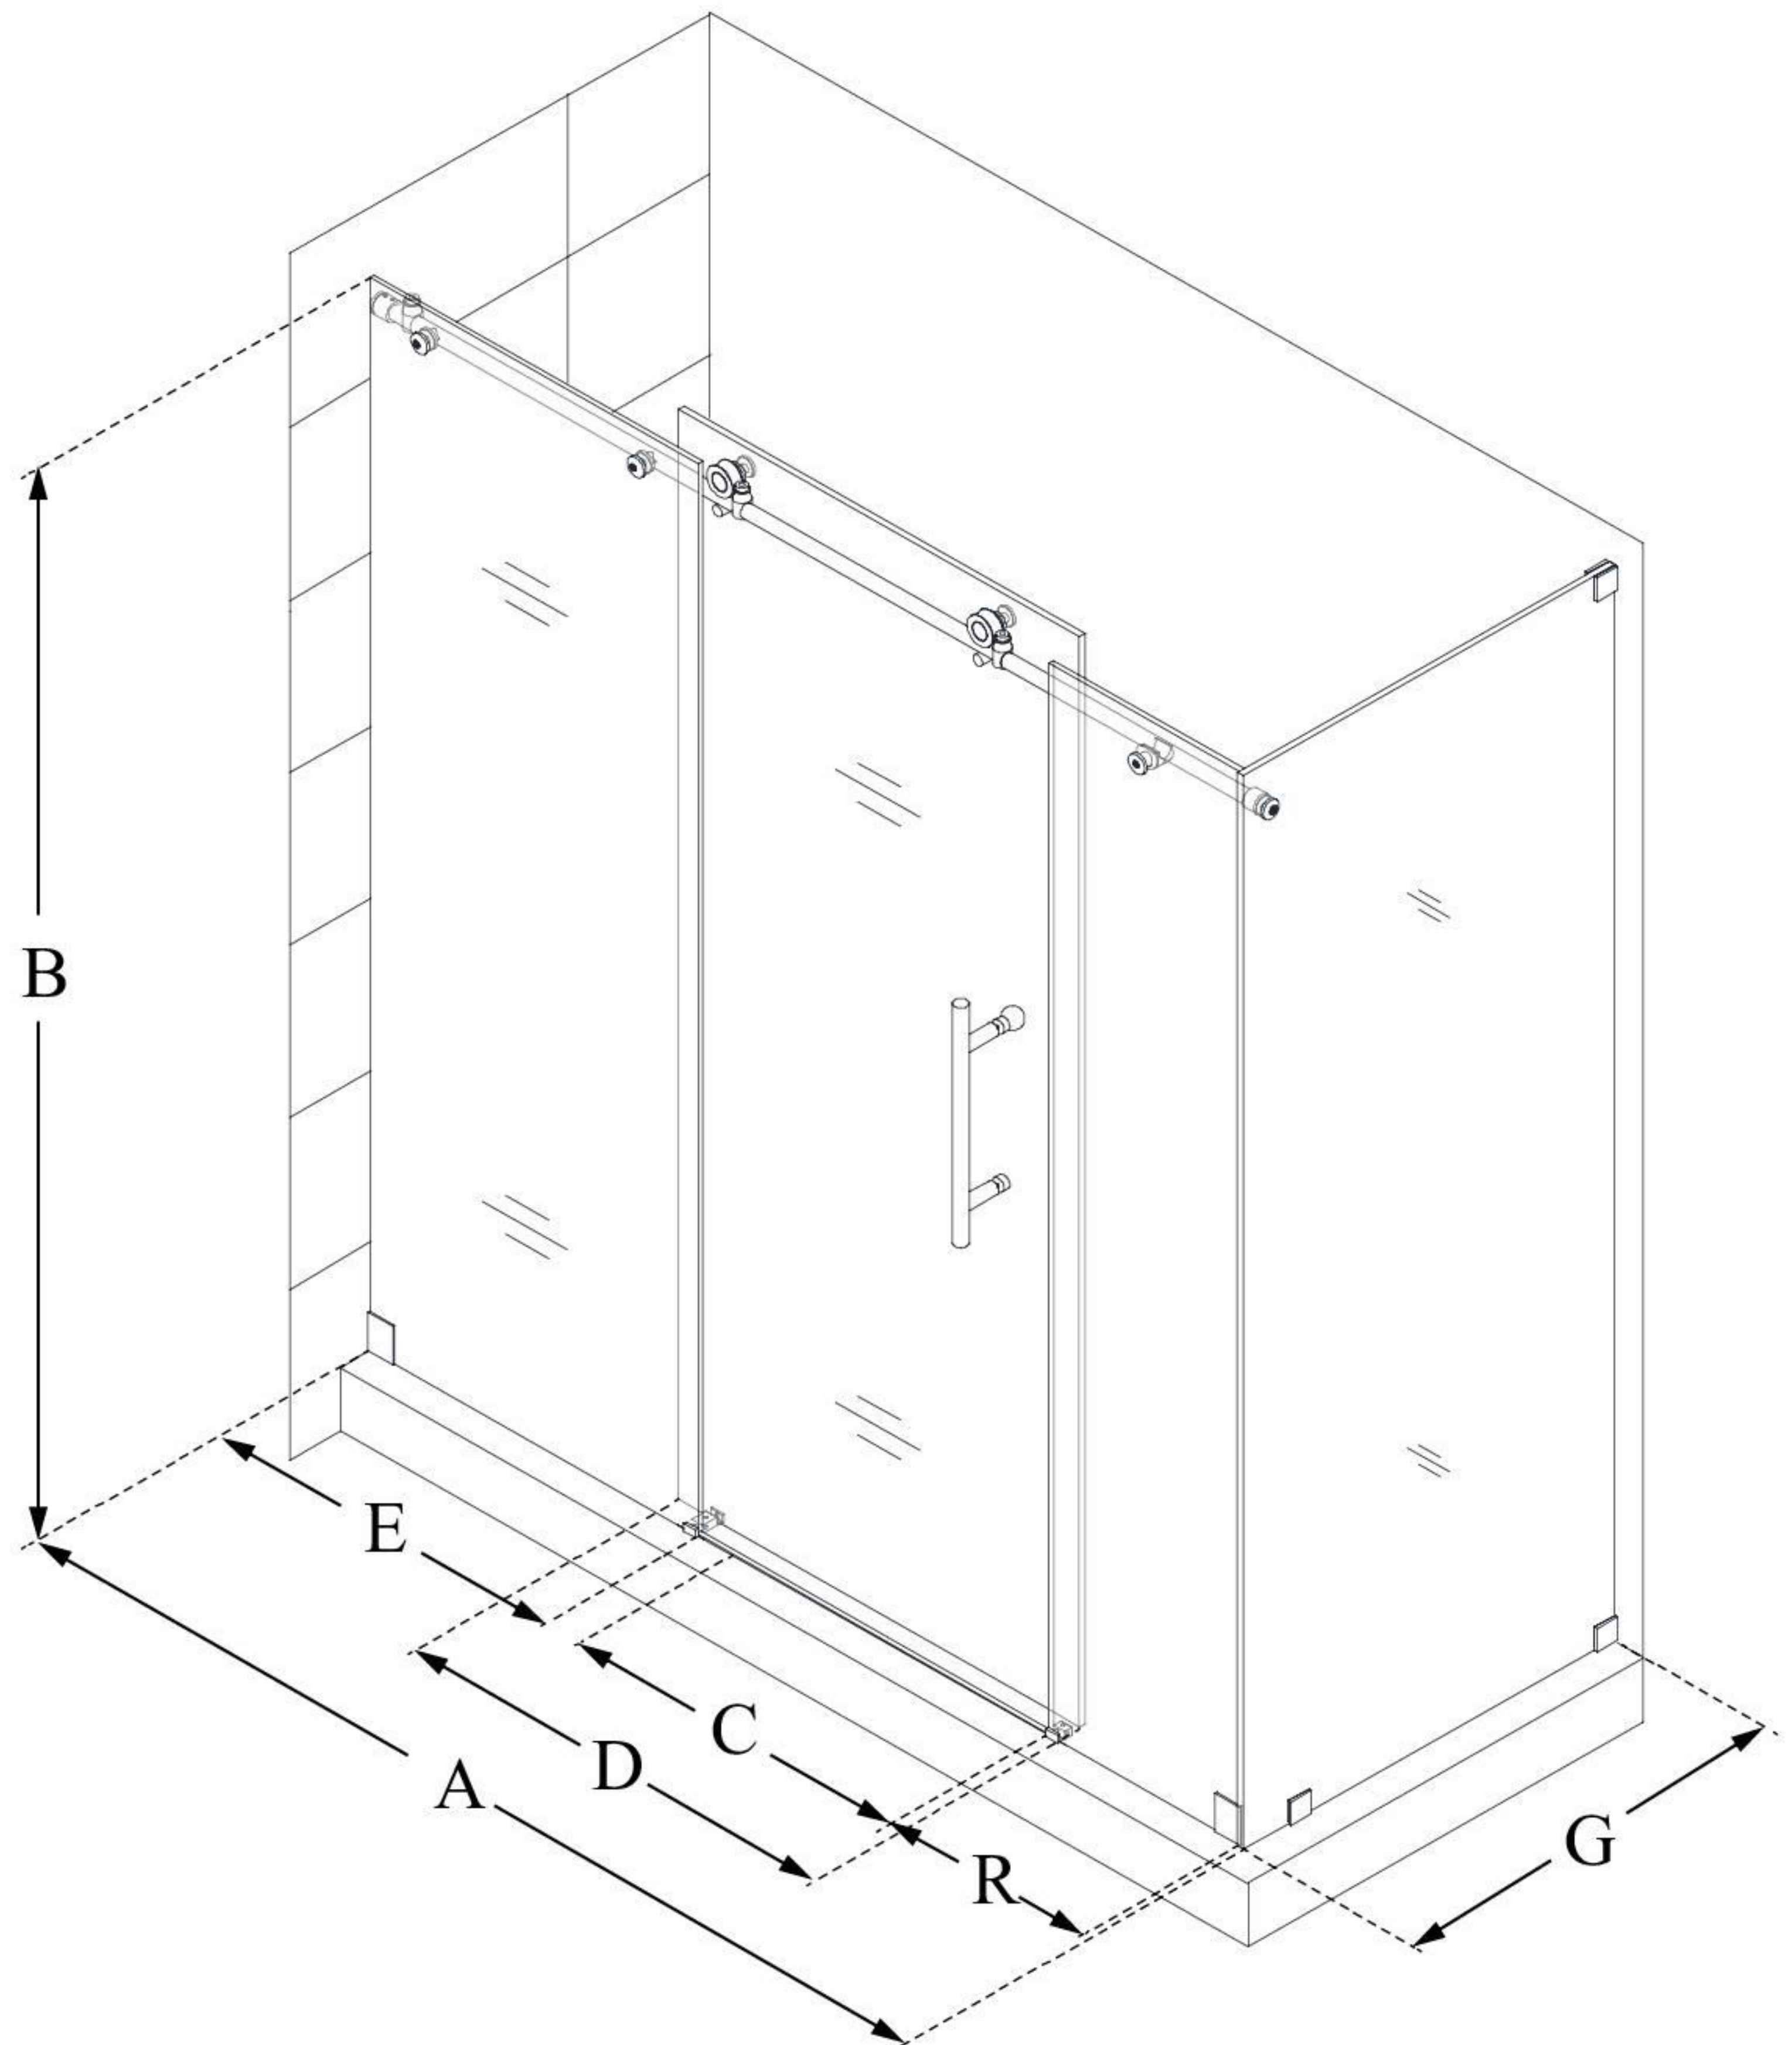

SHEN-6132721

ENIGMA-X

DreamLine Enigma-X 32 1/2" D x
72 3/8" W x 76" H Fully Frameless
Sliding Shower Enclosure

SLIDING DOOR

CONFIGURATION DIMENSIONS:

A: 68 3/8 - 72 3/8"

MODEL WIDTH

B: 76"

MODEL HEIGHT

C: 21 5/8 - 25 5/8"

ACCESS WIDTH

D: 32"

DOOR WIDTH

E: 29 3/16"

INLINE PANEL WIDTH

R: 13 3/8"

ADDITIONAL INLINE PANEL WIDTH

G: 32 1/2"

RETURN PANEL WIDTH

DreamLine reserves the right to update or modify the hardware or materials pictured without prior notice for the purpose of product improvement and customer satisfaction.