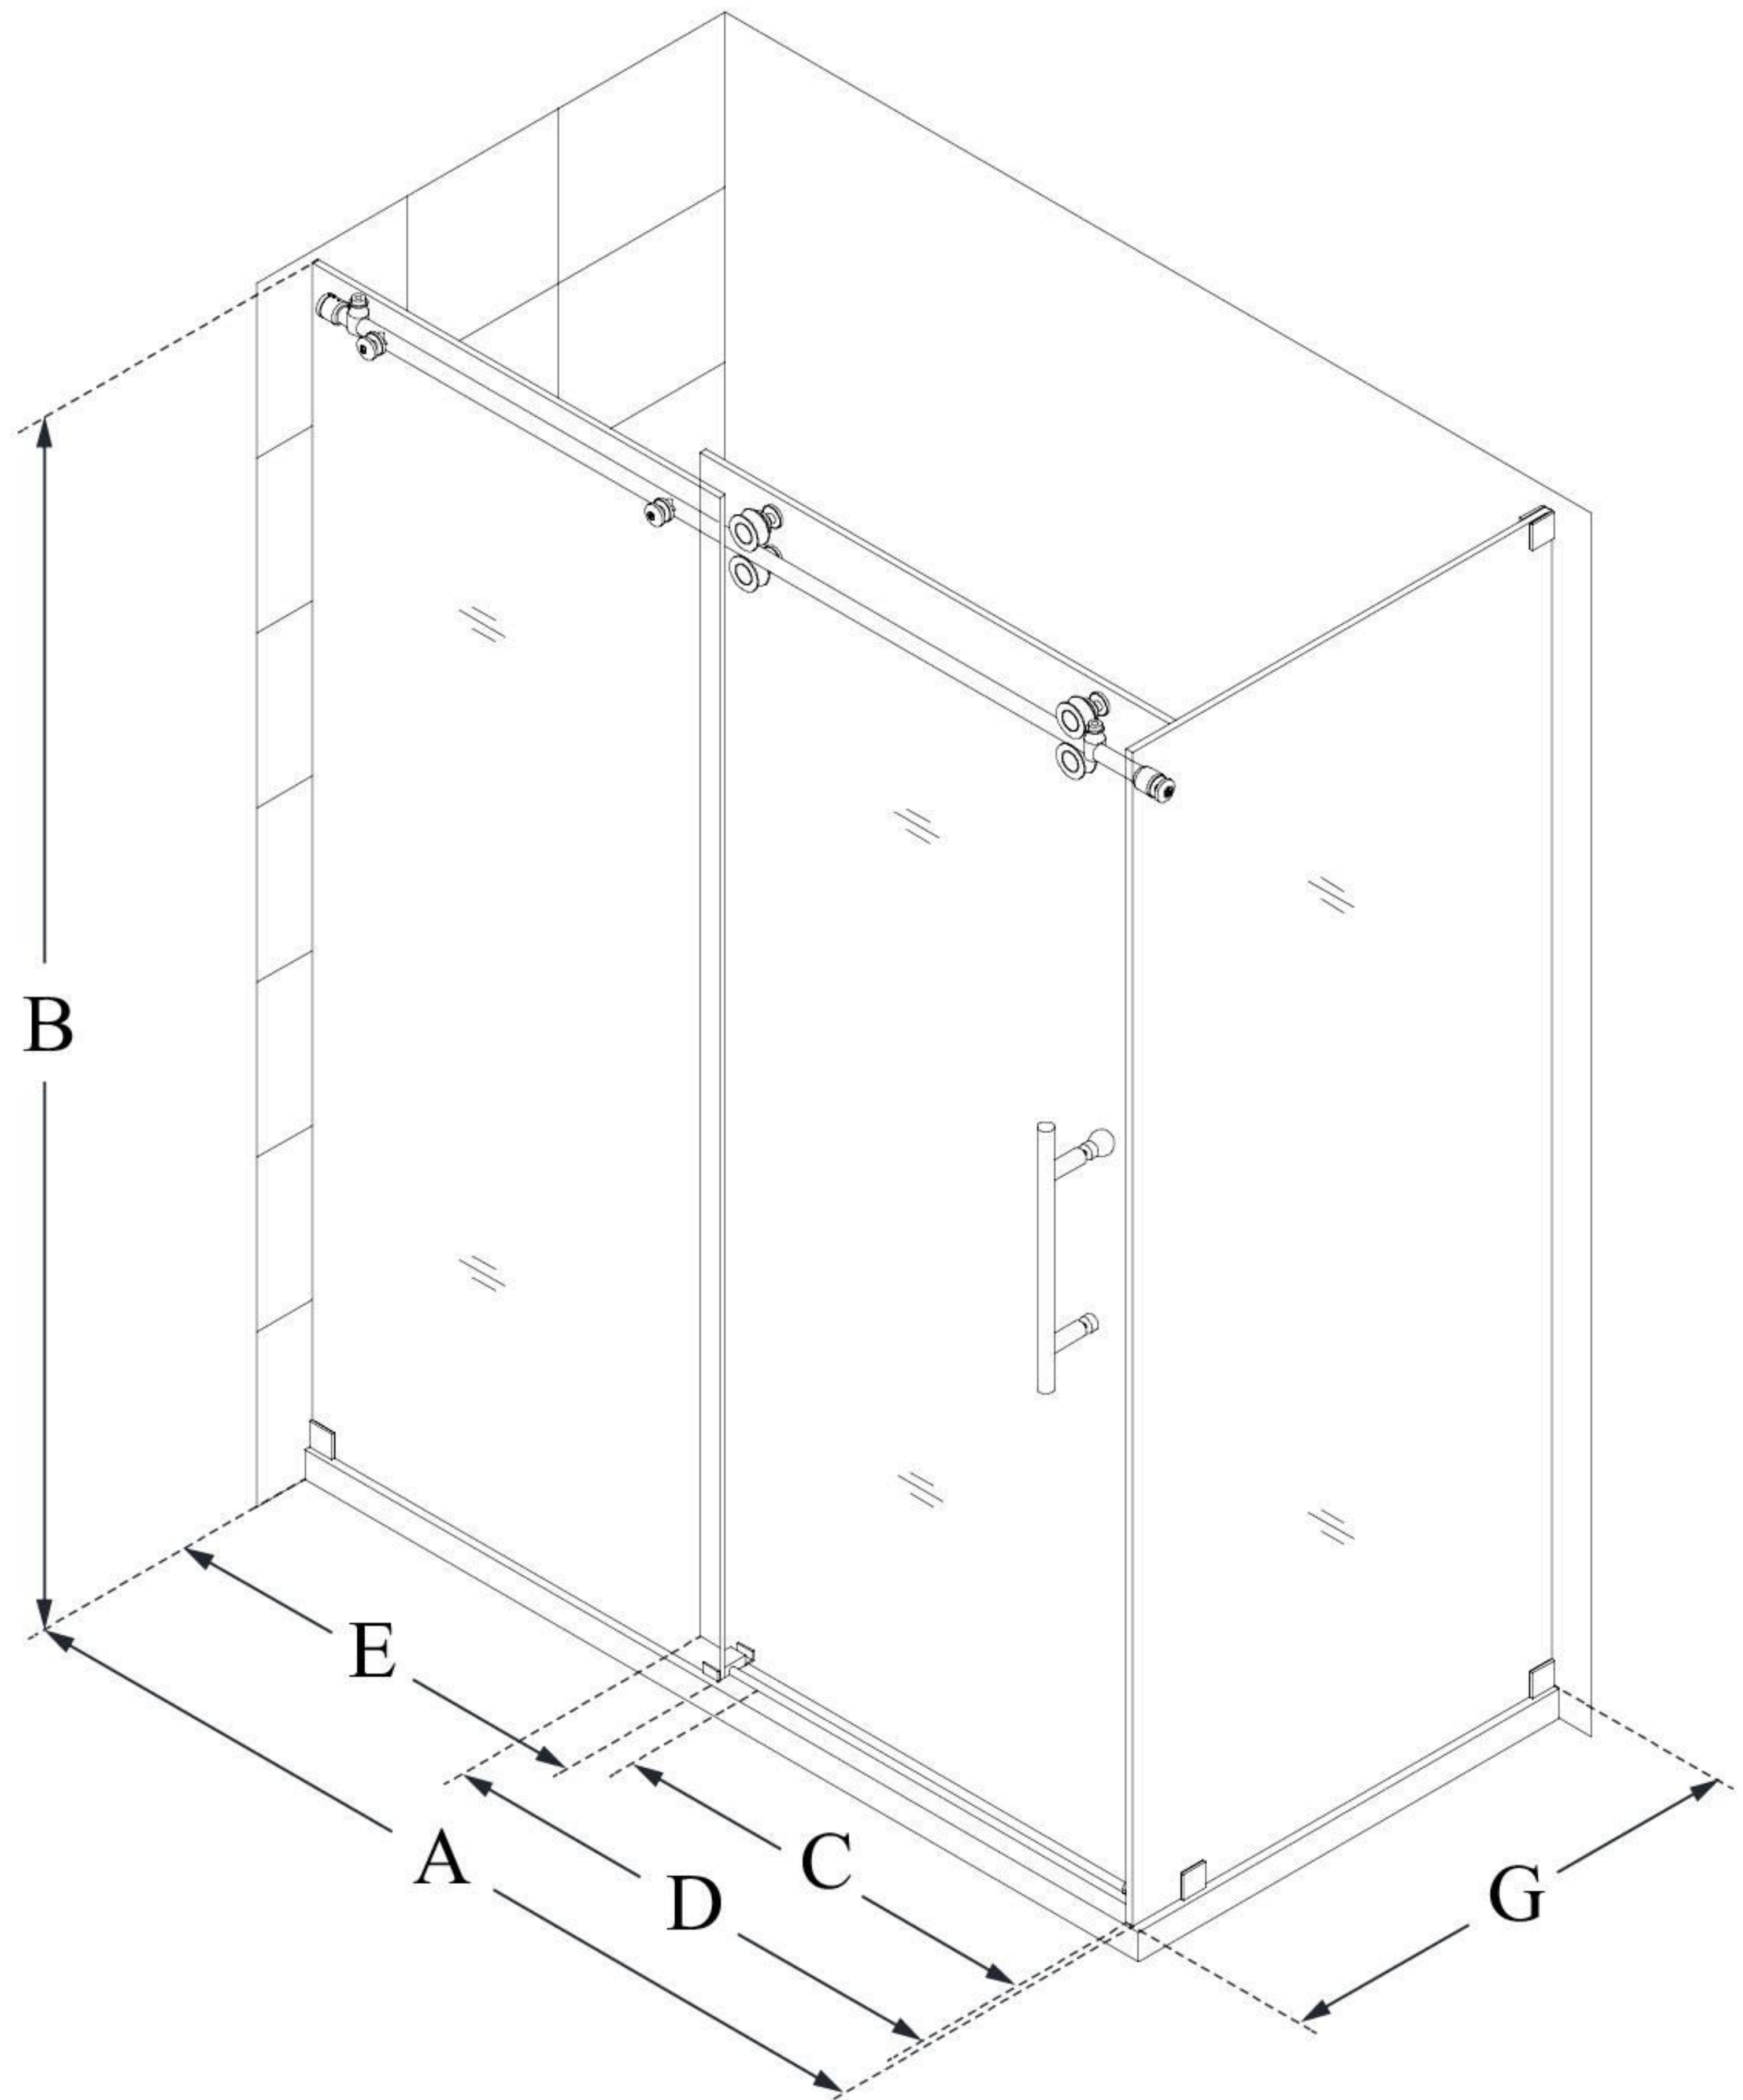

SHEN-6132542

ENIGMA-XO

DreamLine Enigma-XO 32 1/2
in. D x 54 3/8 in. W x 76 in. H
Fully Frameless Sliding Shower
Enclosure

SLIDING DOOR

CONFIGURATION DIMENSIONS:

A: 50" - 54"

MODEL WIDTH

B: 76"

MODEL HEIGHT

C: 19" - 23"

ACCESS WIDTH

D: 29"

DOOR WIDTH

E: 26 1/8"

INLINE PANEL WIDTH

G: 32 1/2"

RETURN PANEL WIDTH

DreamLine reserves the right to update or modify the hardware or materials pictured without prior notice for the purpose of product improvement and customer satisfaction.