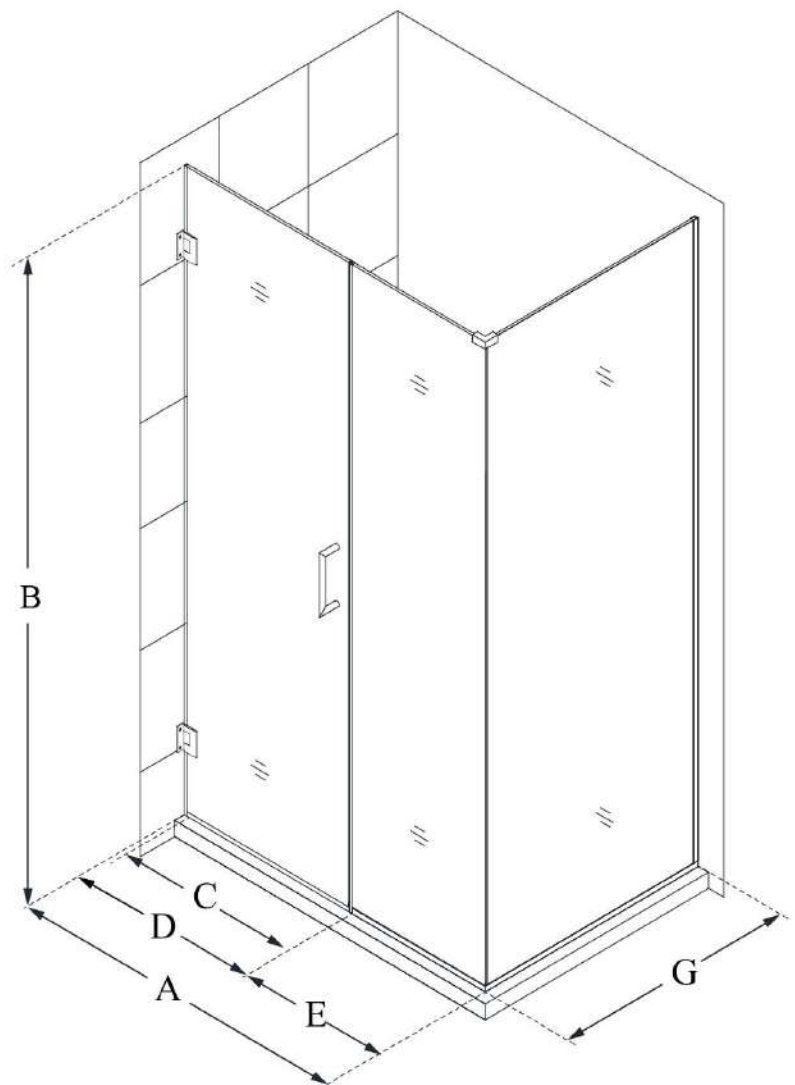

SHEN-24605300

UNIDOOR PLUS

DreamLine Unidoor Plus 60 1/2"
W x 30 3/8" D x 72" H Frameless
Hinged Shower Enclosure, Clear
Glass

SWING DOOR

CONFIGURATION DIMENSIONS:

A: 60 1/2"

MODEL WIDTH

B: 72"

MODEL HEIGHT

C: 29"

ACCESS WIDTH

D: 30"

DOOR WIDTH

E: 30 1/2"

INLINE PANEL WIDTH

G: 30 3/8"

RETURN PANEL WIDTH

DreamLine reserves the right to update or modify the hardware or materials pictured without prior notice for the purpose of product improvement and customer satisfaction.