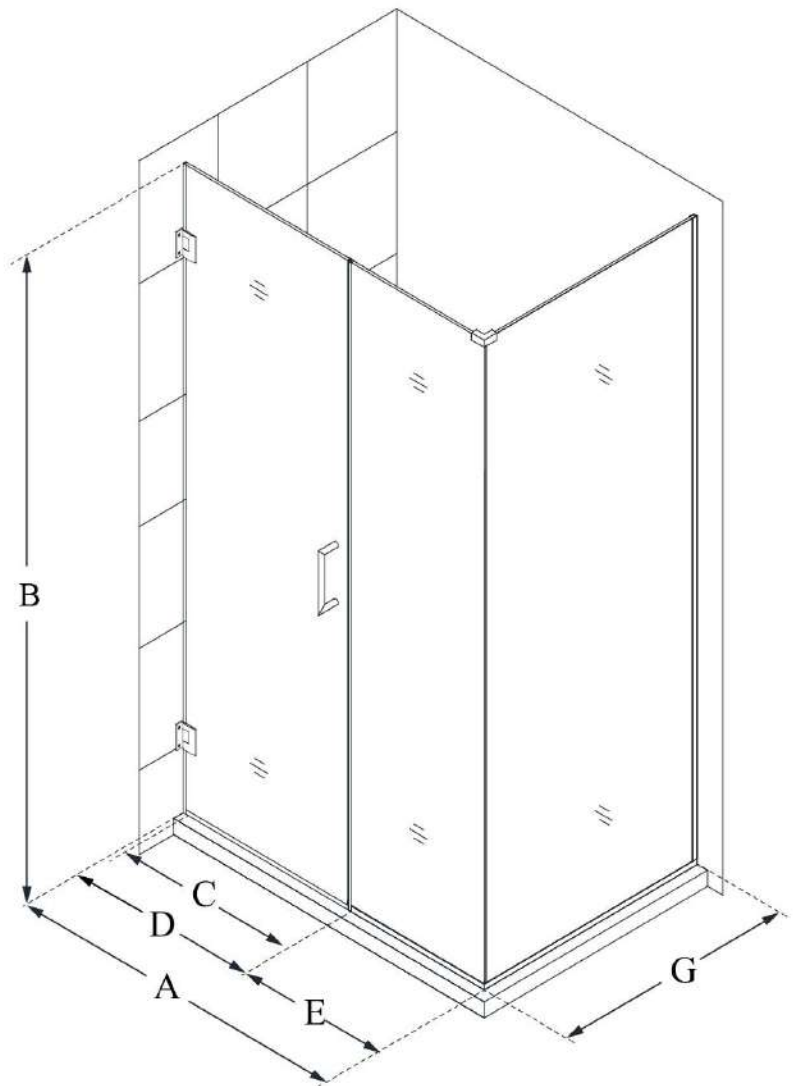

SHEN-24590300

UNIDOOR PLUS

DreamLine Unidoor Plus 59" W
x 30 3/8" D x 72" H Frameless
Hinged Shower Enclosure, Clear
Glass

SWING DOOR

CONFIGURATION DIMENSIONS:

A: 59"
MODEL WIDTH

B: 72"
MODEL HEIGHT

C: 28"
ACCESS WIDTH

D: 29"
DOOR WIDTH

E: 30"
INLINE PANEL WIDTH

G: 30 3/8"
RETURN PANEL WIDTH

DreamLine reserves the right to update or modify the hardware or materials pictured without prior notice for the purpose of product improvement and customer satisfaction.