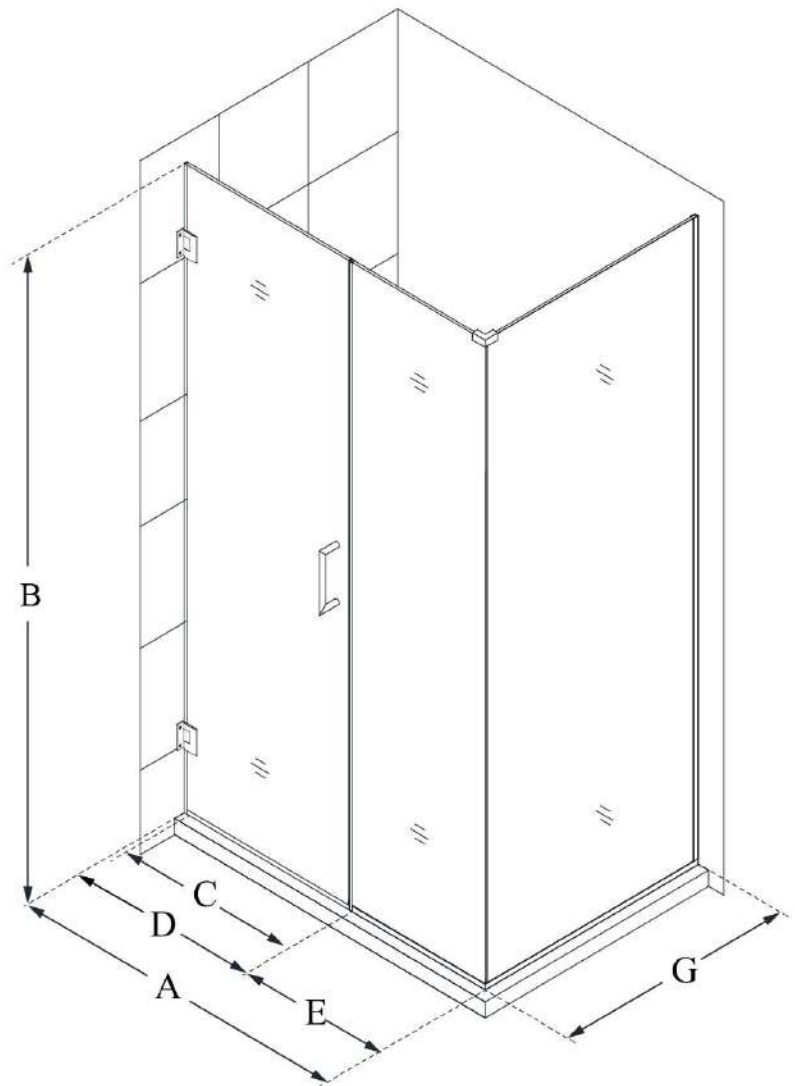

SHEN-24585300

UNIDOOR PLUS

DreamLine Unidoor Plus 58 1/2"
W x 30 3/8" D x 72" H Frameless
Hinged Shower Enclosure, Clear
Glass

SWING DOOR

CONFIGURATION DIMENSIONS:

A: 58 1/2"

MODEL WIDTH

B: 72"

MODEL HEIGHT

C: 27"

ACCESS WIDTH

D: 28"

DOOR WIDTH

E: 30 1/2"

INLINE PANEL WIDTH

G: 30 3/8"

RETURN PANEL WIDTH

DreamLine reserves the right to update or modify the hardware or materials pictured without prior notice for the purpose of product improvement and customer satisfaction.