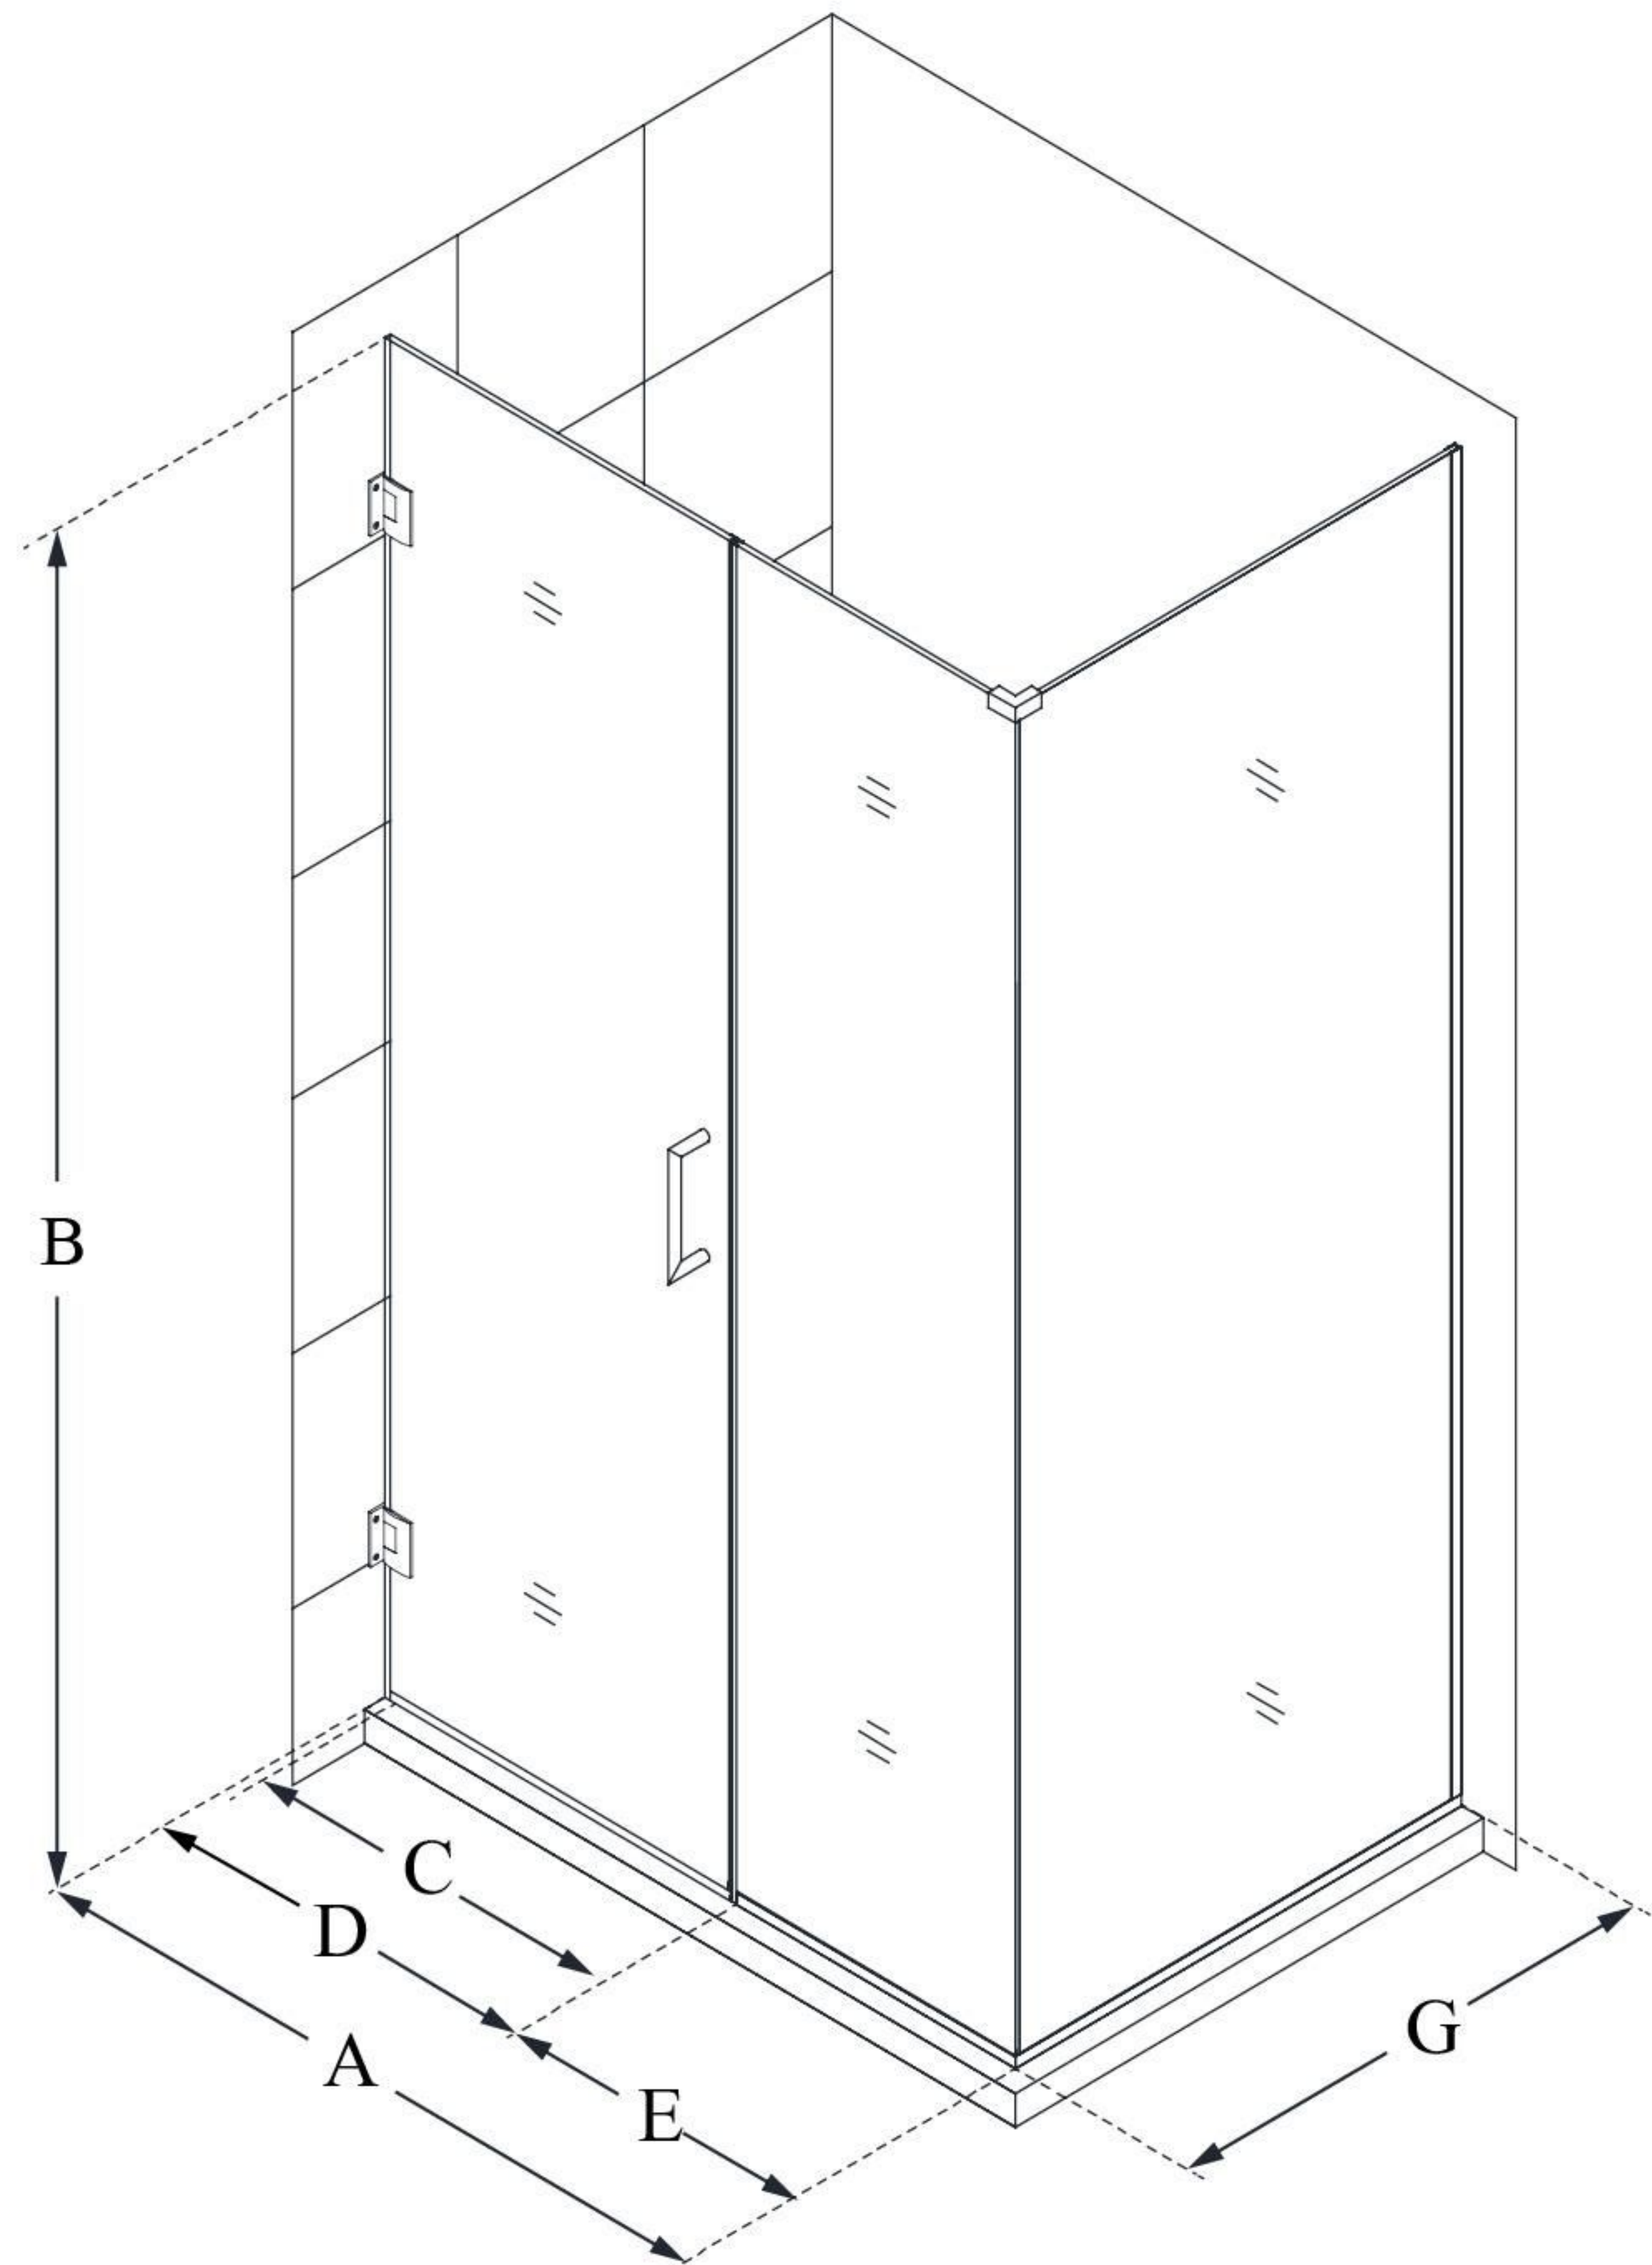

# UNIDOOR PLUS

DreamLine Unidoor Plus 54 1/2"  
W x 30 3/8" D x 72" H Frameless  
Hinged Shower Enclosure, Clear  
Glass

**SWING DOOR**

## CONFIGURATION DIMENSIONS:

**A: 54 1/2"**

MODEL WIDTH

**B: 72"**

MODEL HEIGHT

**C: 23"**

ACCESS WIDTH

**D: 24"**

DOOR WIDTH

**E: 30 1/2"**

INLINE PANEL WIDTH

**G: 30 3/8"**

RETURN PANEL WIDTH

DreamLine reserves the right to update or modify the hardware or materials pictured without prior notice for the purpose of product improvement and customer satisfaction.