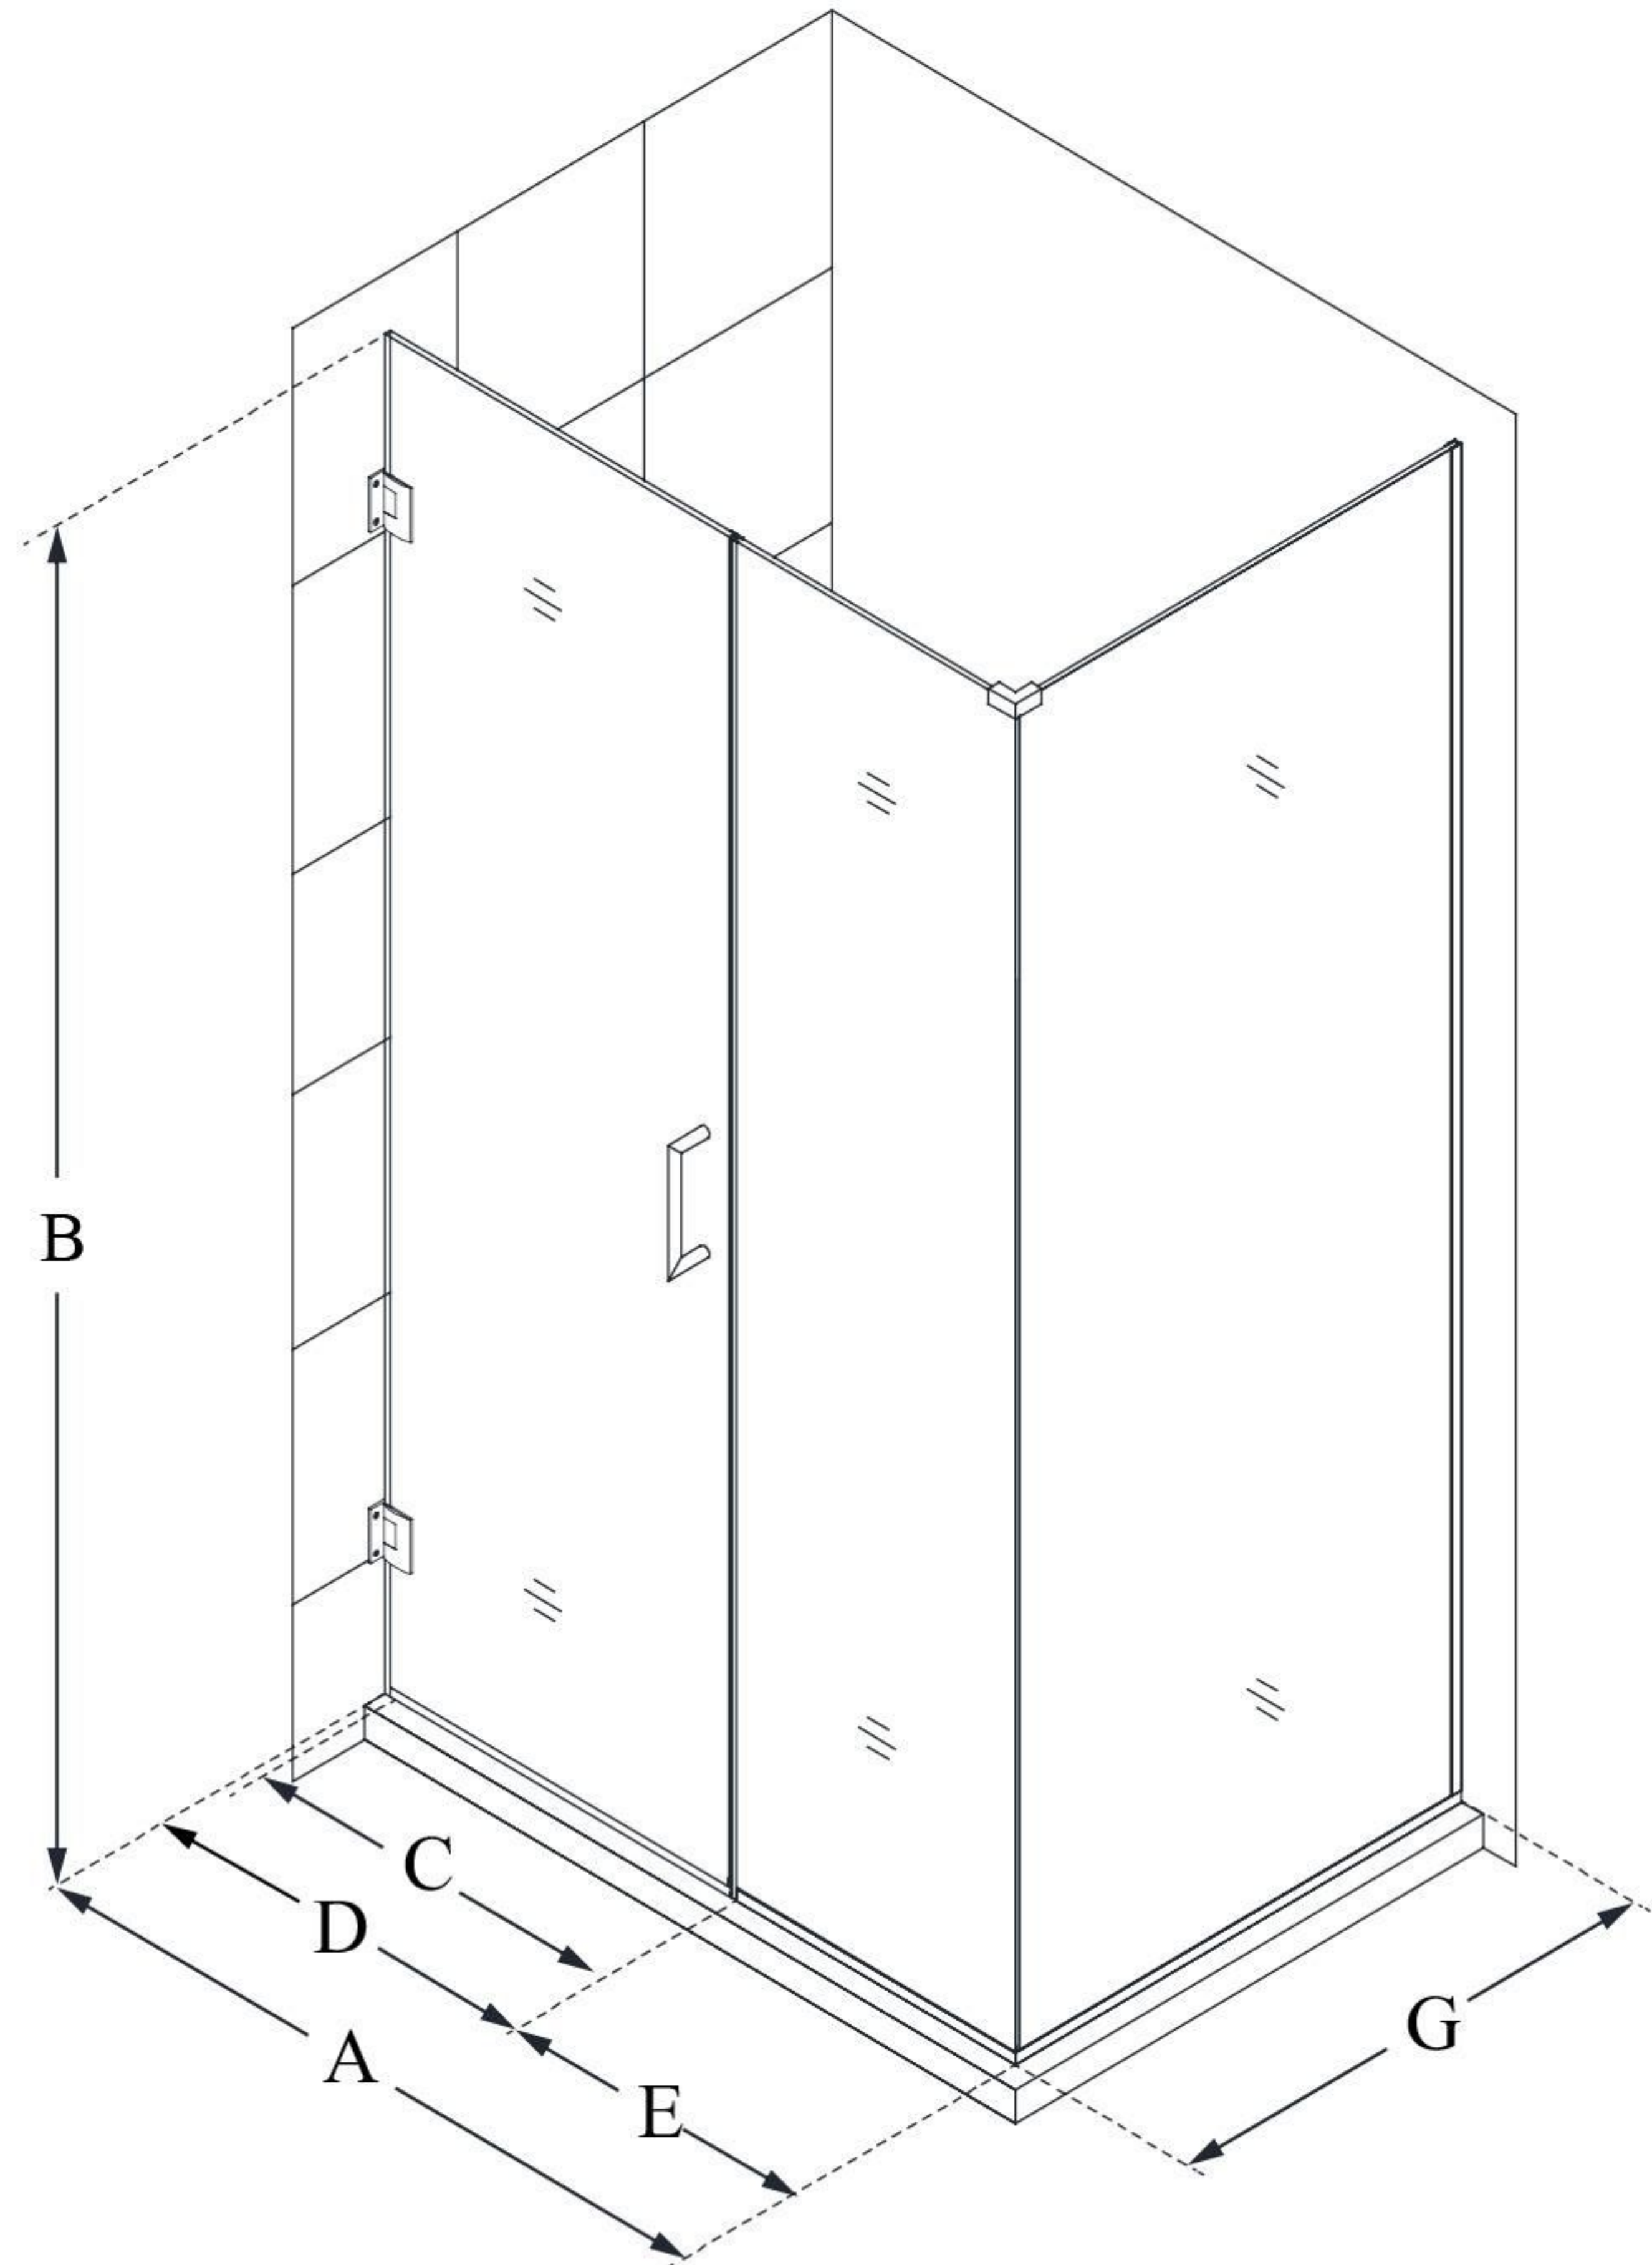

# UNIDOOR PLUS

DreamLine Unidoor Plus 51 1/2"  
W x 30 3/8" D x 72" H Frameless  
Hinged Shower Enclosure, Clear  
Glass

**SWING DOOR**

## CONFIGURATION DIMENSIONS:

**A: 51 1/2"**

MODEL WIDTH

**B: 72"**

MODEL HEIGHT

**C: 28"**

ACCESS WIDTH

**D: 29"**

DOOR WIDTH

**E: 22 1/2"**

INLINE PANEL WIDTH

**G: 30 3/8"**

RETURN PANEL WIDTH

DreamLine reserves the right to update or modify the hardware or materials pictured without prior notice for the purpose of product improvement and customer satisfaction.