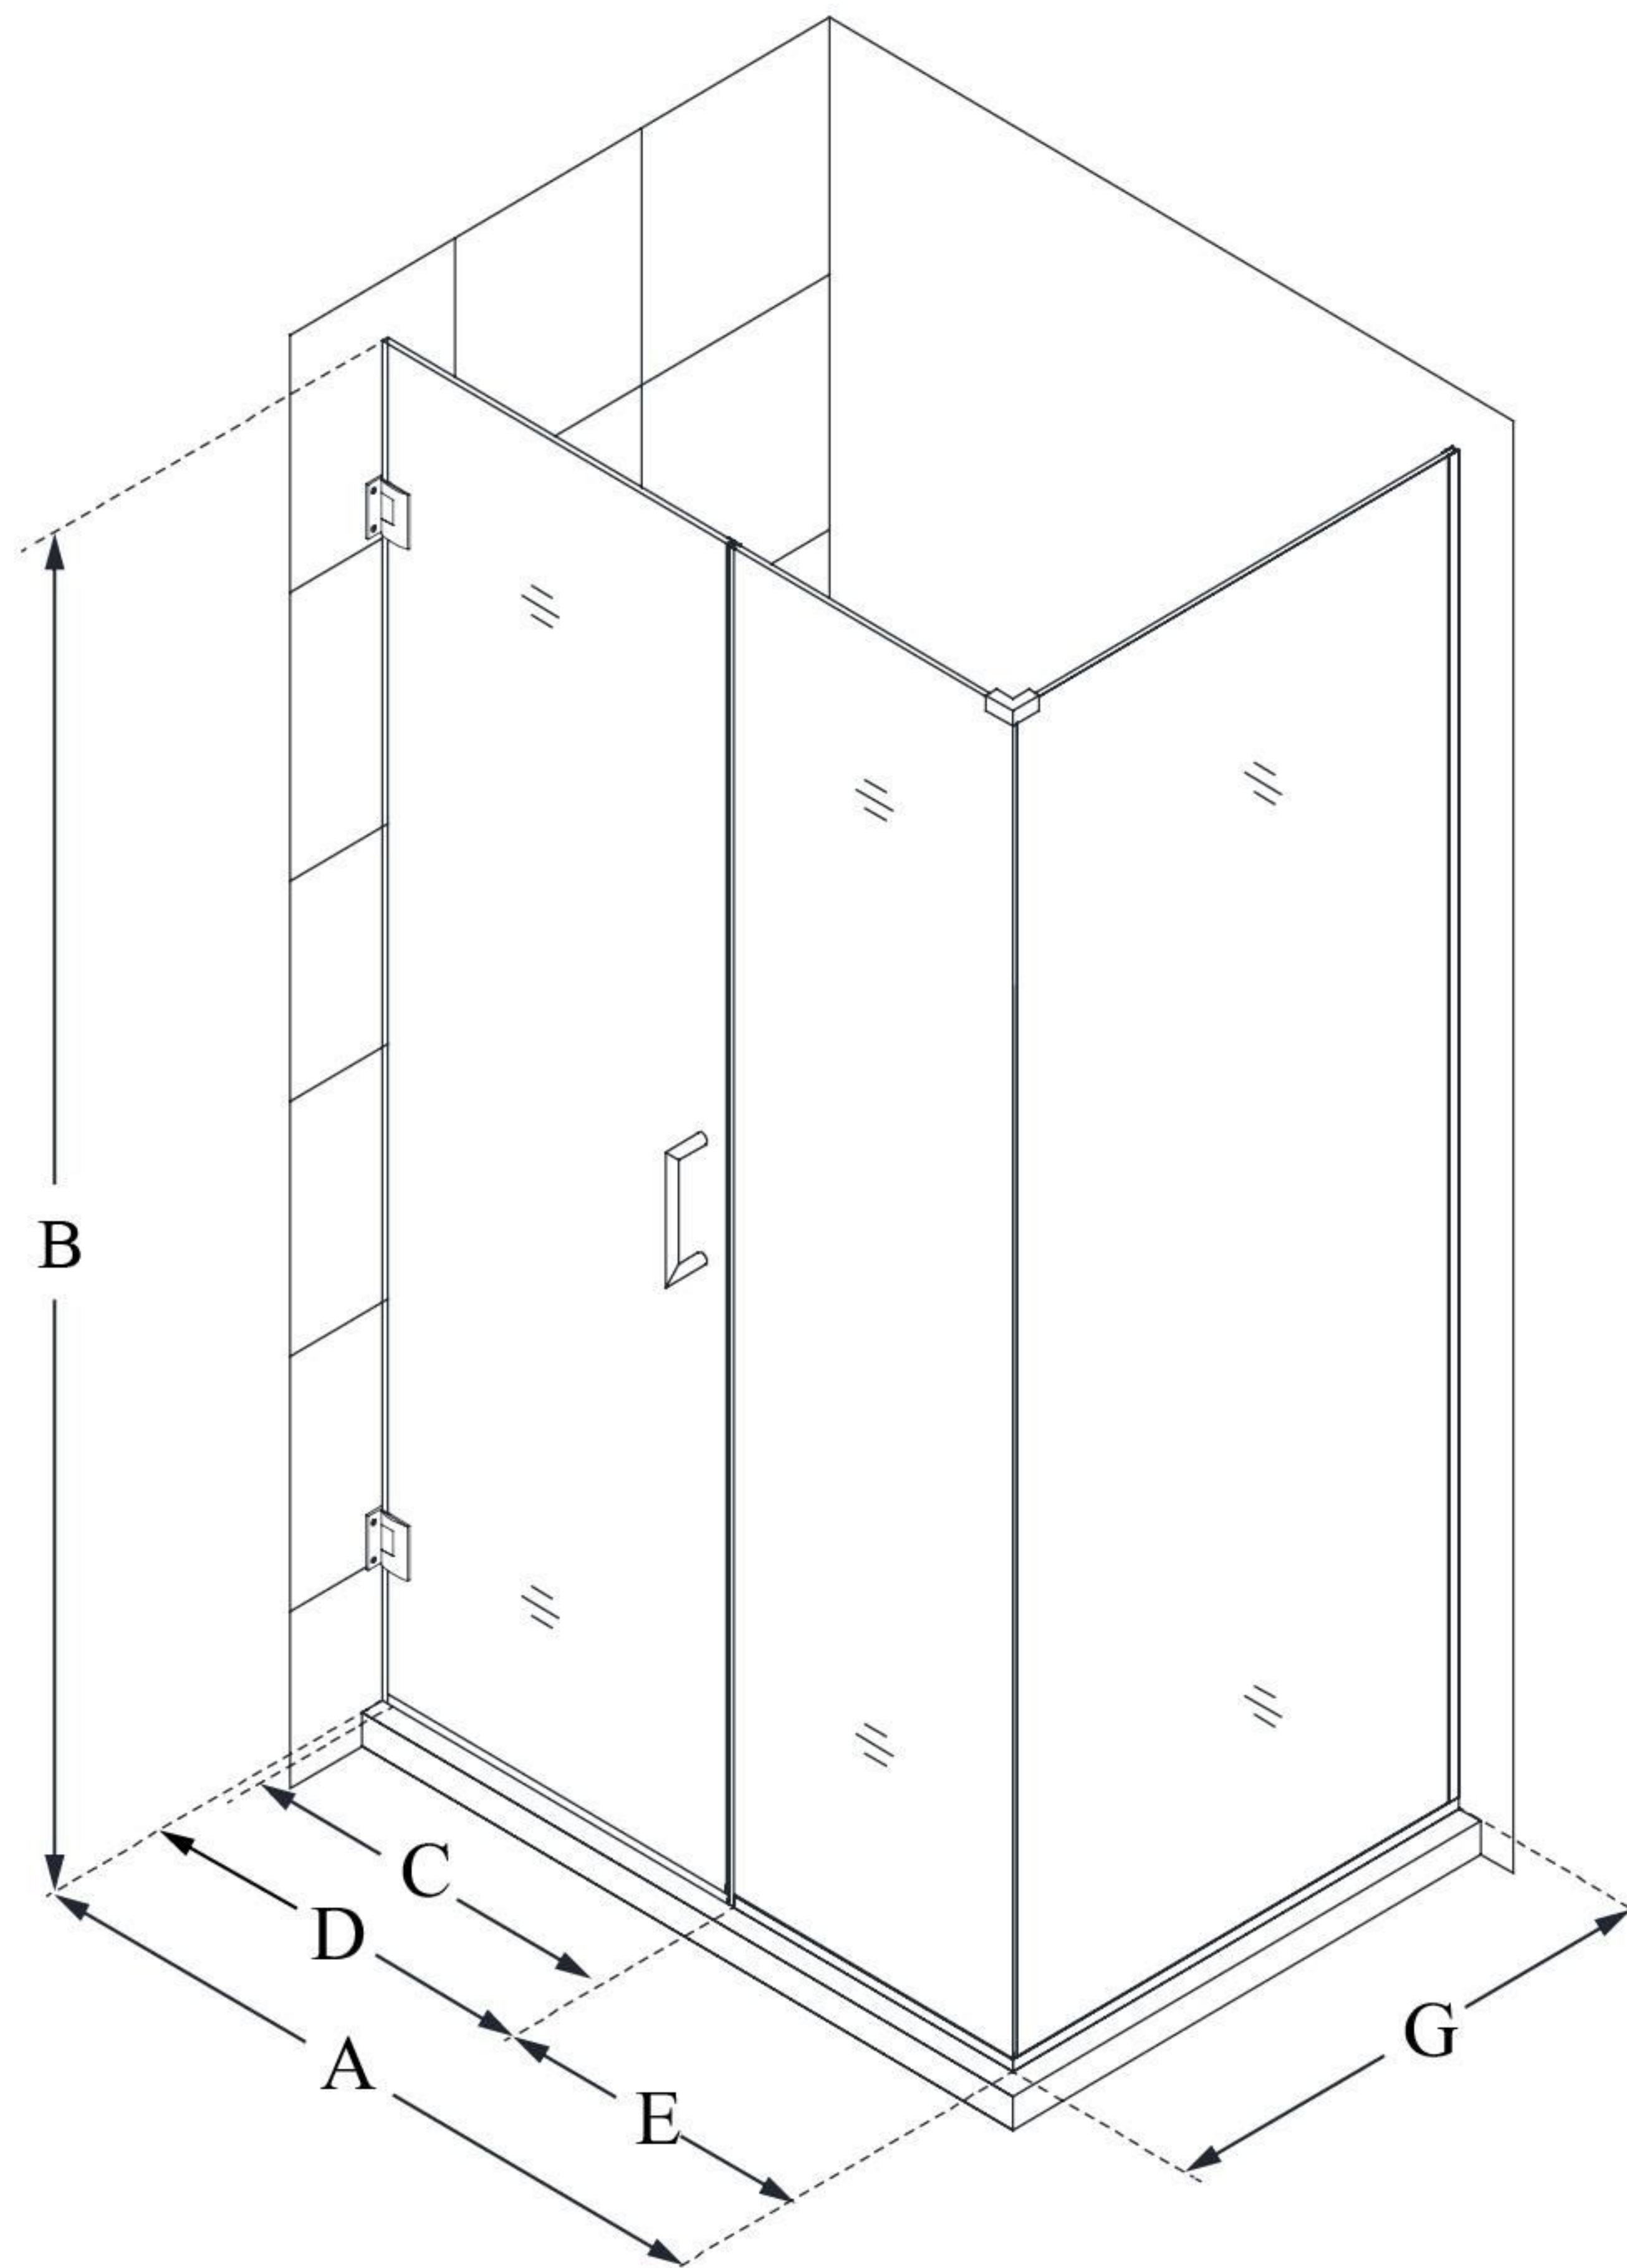

SHEN-24455300

UNIDOOR PLUS

DreamLine Unidoor Plus 45 1/2"
W x 30 3/8" D x 72" H Frameless
Hinged Shower Enclosure, Clear
Glass

SWING DOOR

CONFIGURATION DIMENSIONS:

A: 45 1/2"

MODEL WIDTH

B: 72"

MODEL HEIGHT

C: 22"

ACCESS WIDTH

D: 23"

DOOR WIDTH

E: 22 1/2"

INLINE PANEL WIDTH

G: 30 3/8"

RETURN PANEL WIDTH

DreamLine reserves the right to update or modify the hardware or materials pictured without prior notice for the purpose of product improvement and customer satisfaction.