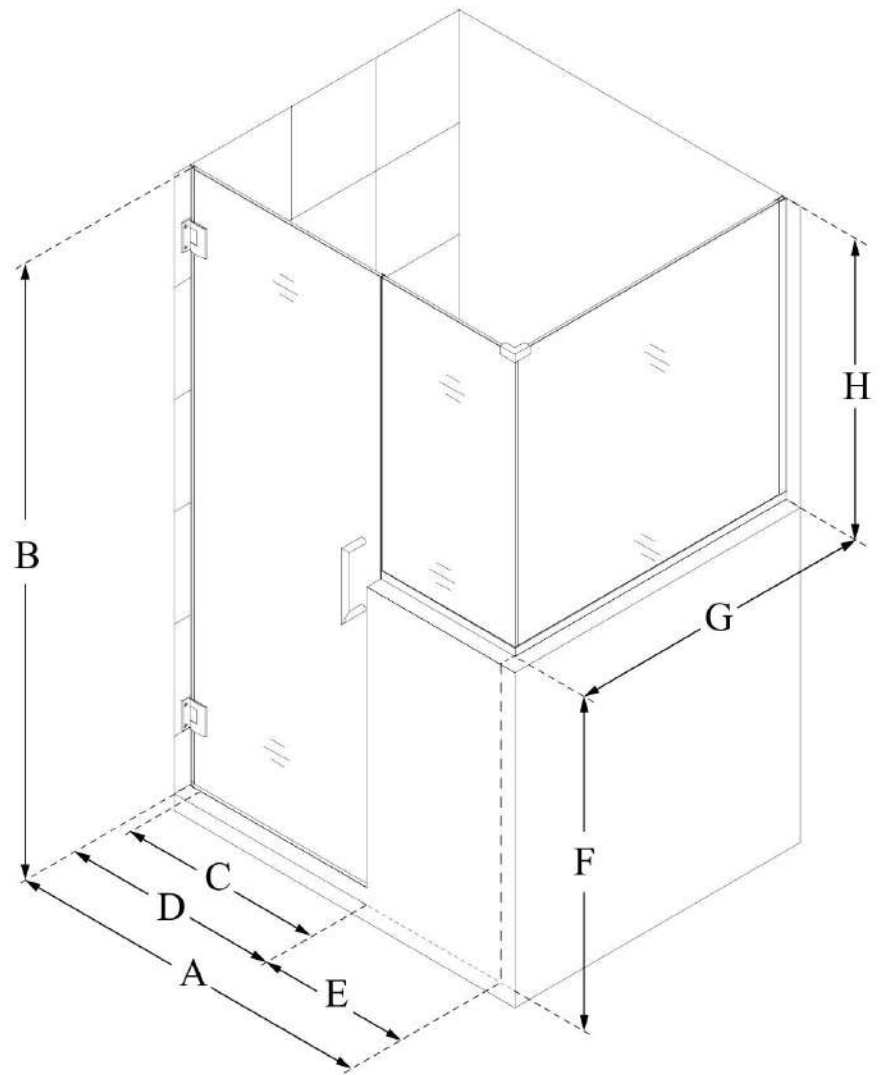

SHEN-2428303430

UNIDOOR PLUS

DreamLine Unidoor Plus 58" W
x 30 3/8" D x 72" H Frameless
Hinged Shower Enclosure, Clear
Glass

SWING DOOR

CONFIGURATION DIMENSIONS:

A: 58"

MODEL WIDTH

B: 72"

MODEL HEIGHT

C: 27"

ACCESS WIDTH

D: 28"

DOOR WIDTH

E: 30"

INLINE BUTTRESS PANEL WIDTH

F: 38"

BUTTRESS WALL HEIGHT

G: 30 3/8"

RETURN BUTTRESS PANEL WIDTH

H: 34"

BUTTRESS GLASS HEIGHT

DreamLine reserves the right to update or modify the hardware or materials pictured without prior notice for the purpose of product improvement and customer satisfaction.