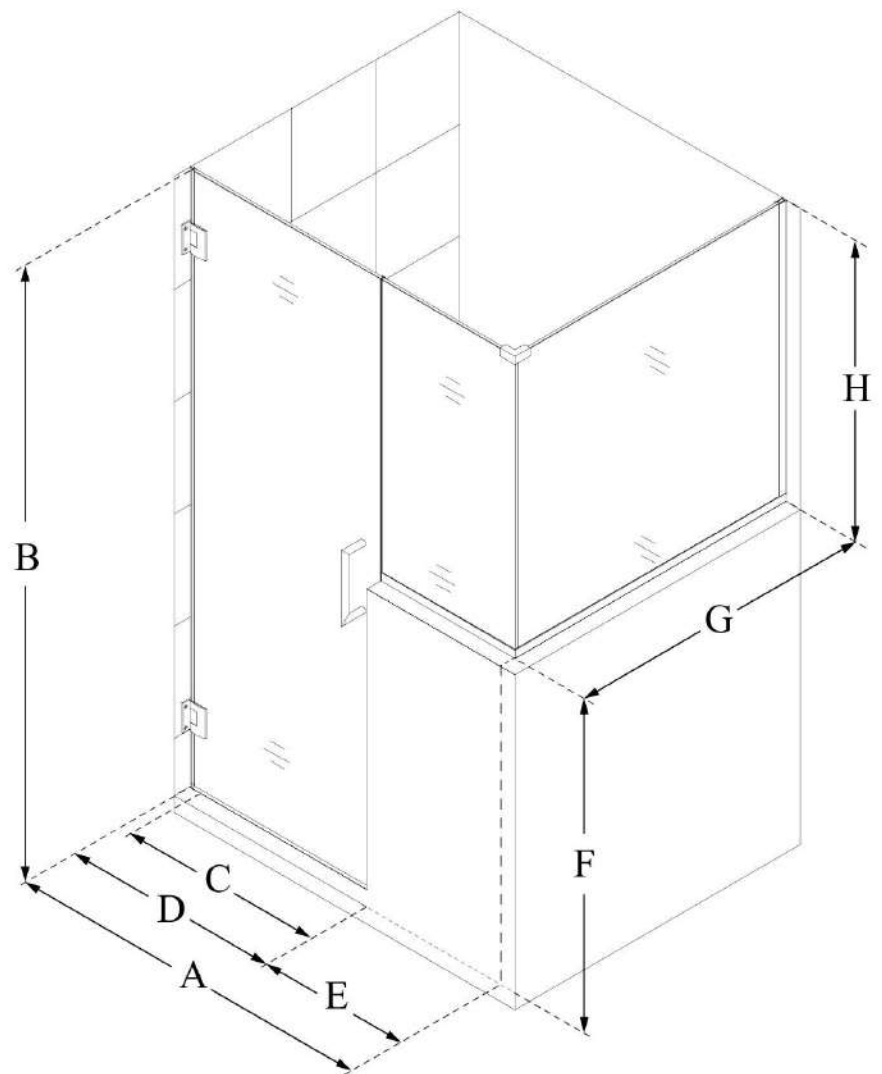

SHEN-2424243430

UNIDOOR PLUS

DreamLine Unidoor Plus 48" W
x 30 3/8" D x 72" H Frameless
Hinged Shower Enclosure, Clear
Glass

SWING DOOR

CONFIGURATION DIMENSIONS:

A: 48"

MODEL WIDTH

B: 72"

MODEL HEIGHT

C: 23"

ACCESS WIDTH

D: 24"

DOOR WIDTH

E: 24"

INLINE BUTTRESS PANEL WIDTH

F: 38"

BUTTRESS WALL HEIGHT

G: 30 3/8"

RETURN BUTTRESS PANEL WIDTH

H: 34"

BUTTRESS GLASS HEIGHT

DreamLine reserves the right to update or modify the hardware or materials pictured without prior notice for the purpose of product improvement and customer satisfaction.