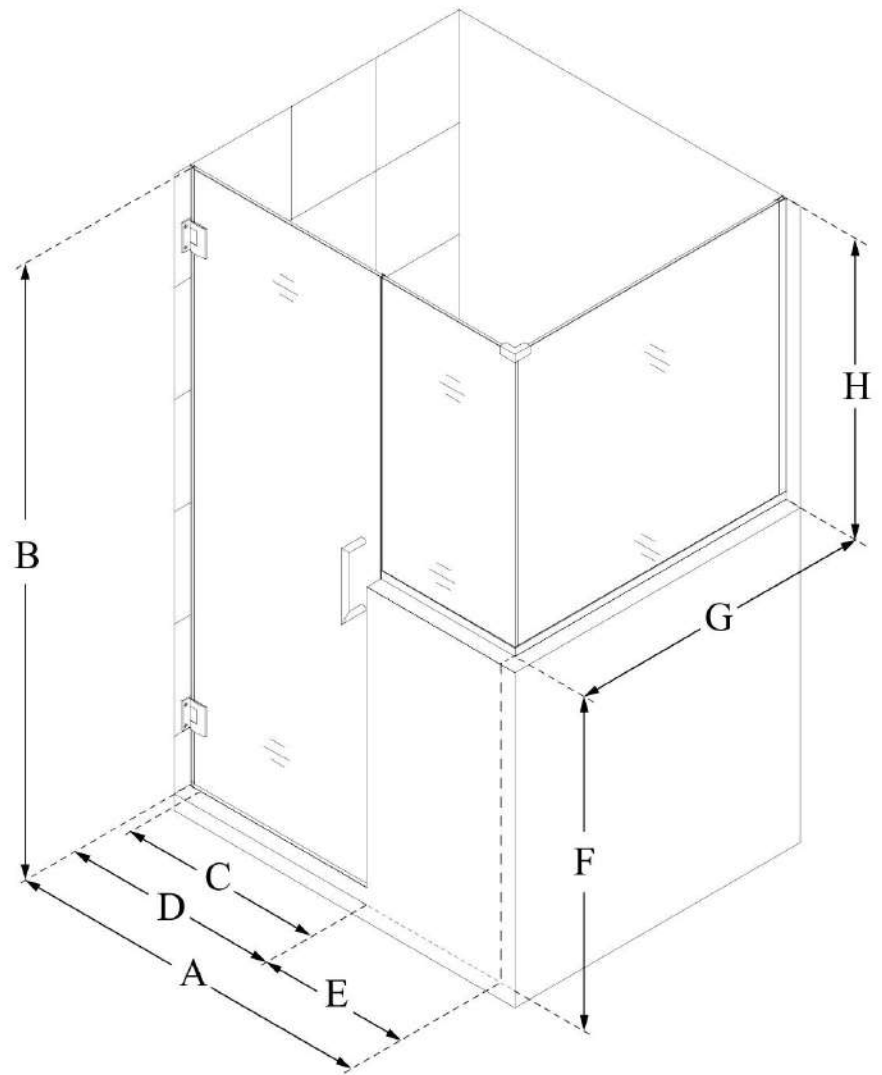

SHEN-2423303636

UNIDOOR PLUS

DreamLine Unidoor Plus 53" W
x 36 3/8" D x 72" H Frameless
Hinged Shower Enclosure, Clear
Glass

SWING DOOR

CONFIGURATION DIMENSIONS:

A: 53"
MODEL WIDTH
B: 72"
MODEL HEIGHT
C: 22"
ACCESS WIDTH
D: 23"
DOOR WIDTH
E: 30"
INLINE BUTTRESS PANEL WIDTH
F: 36"
BUTTRESS WALL HEIGHT
G: 36 3/8"
RETURN BUTTRESS PANEL WIDTH
H: 36"
BUTTRESS GLASS HEIGHT