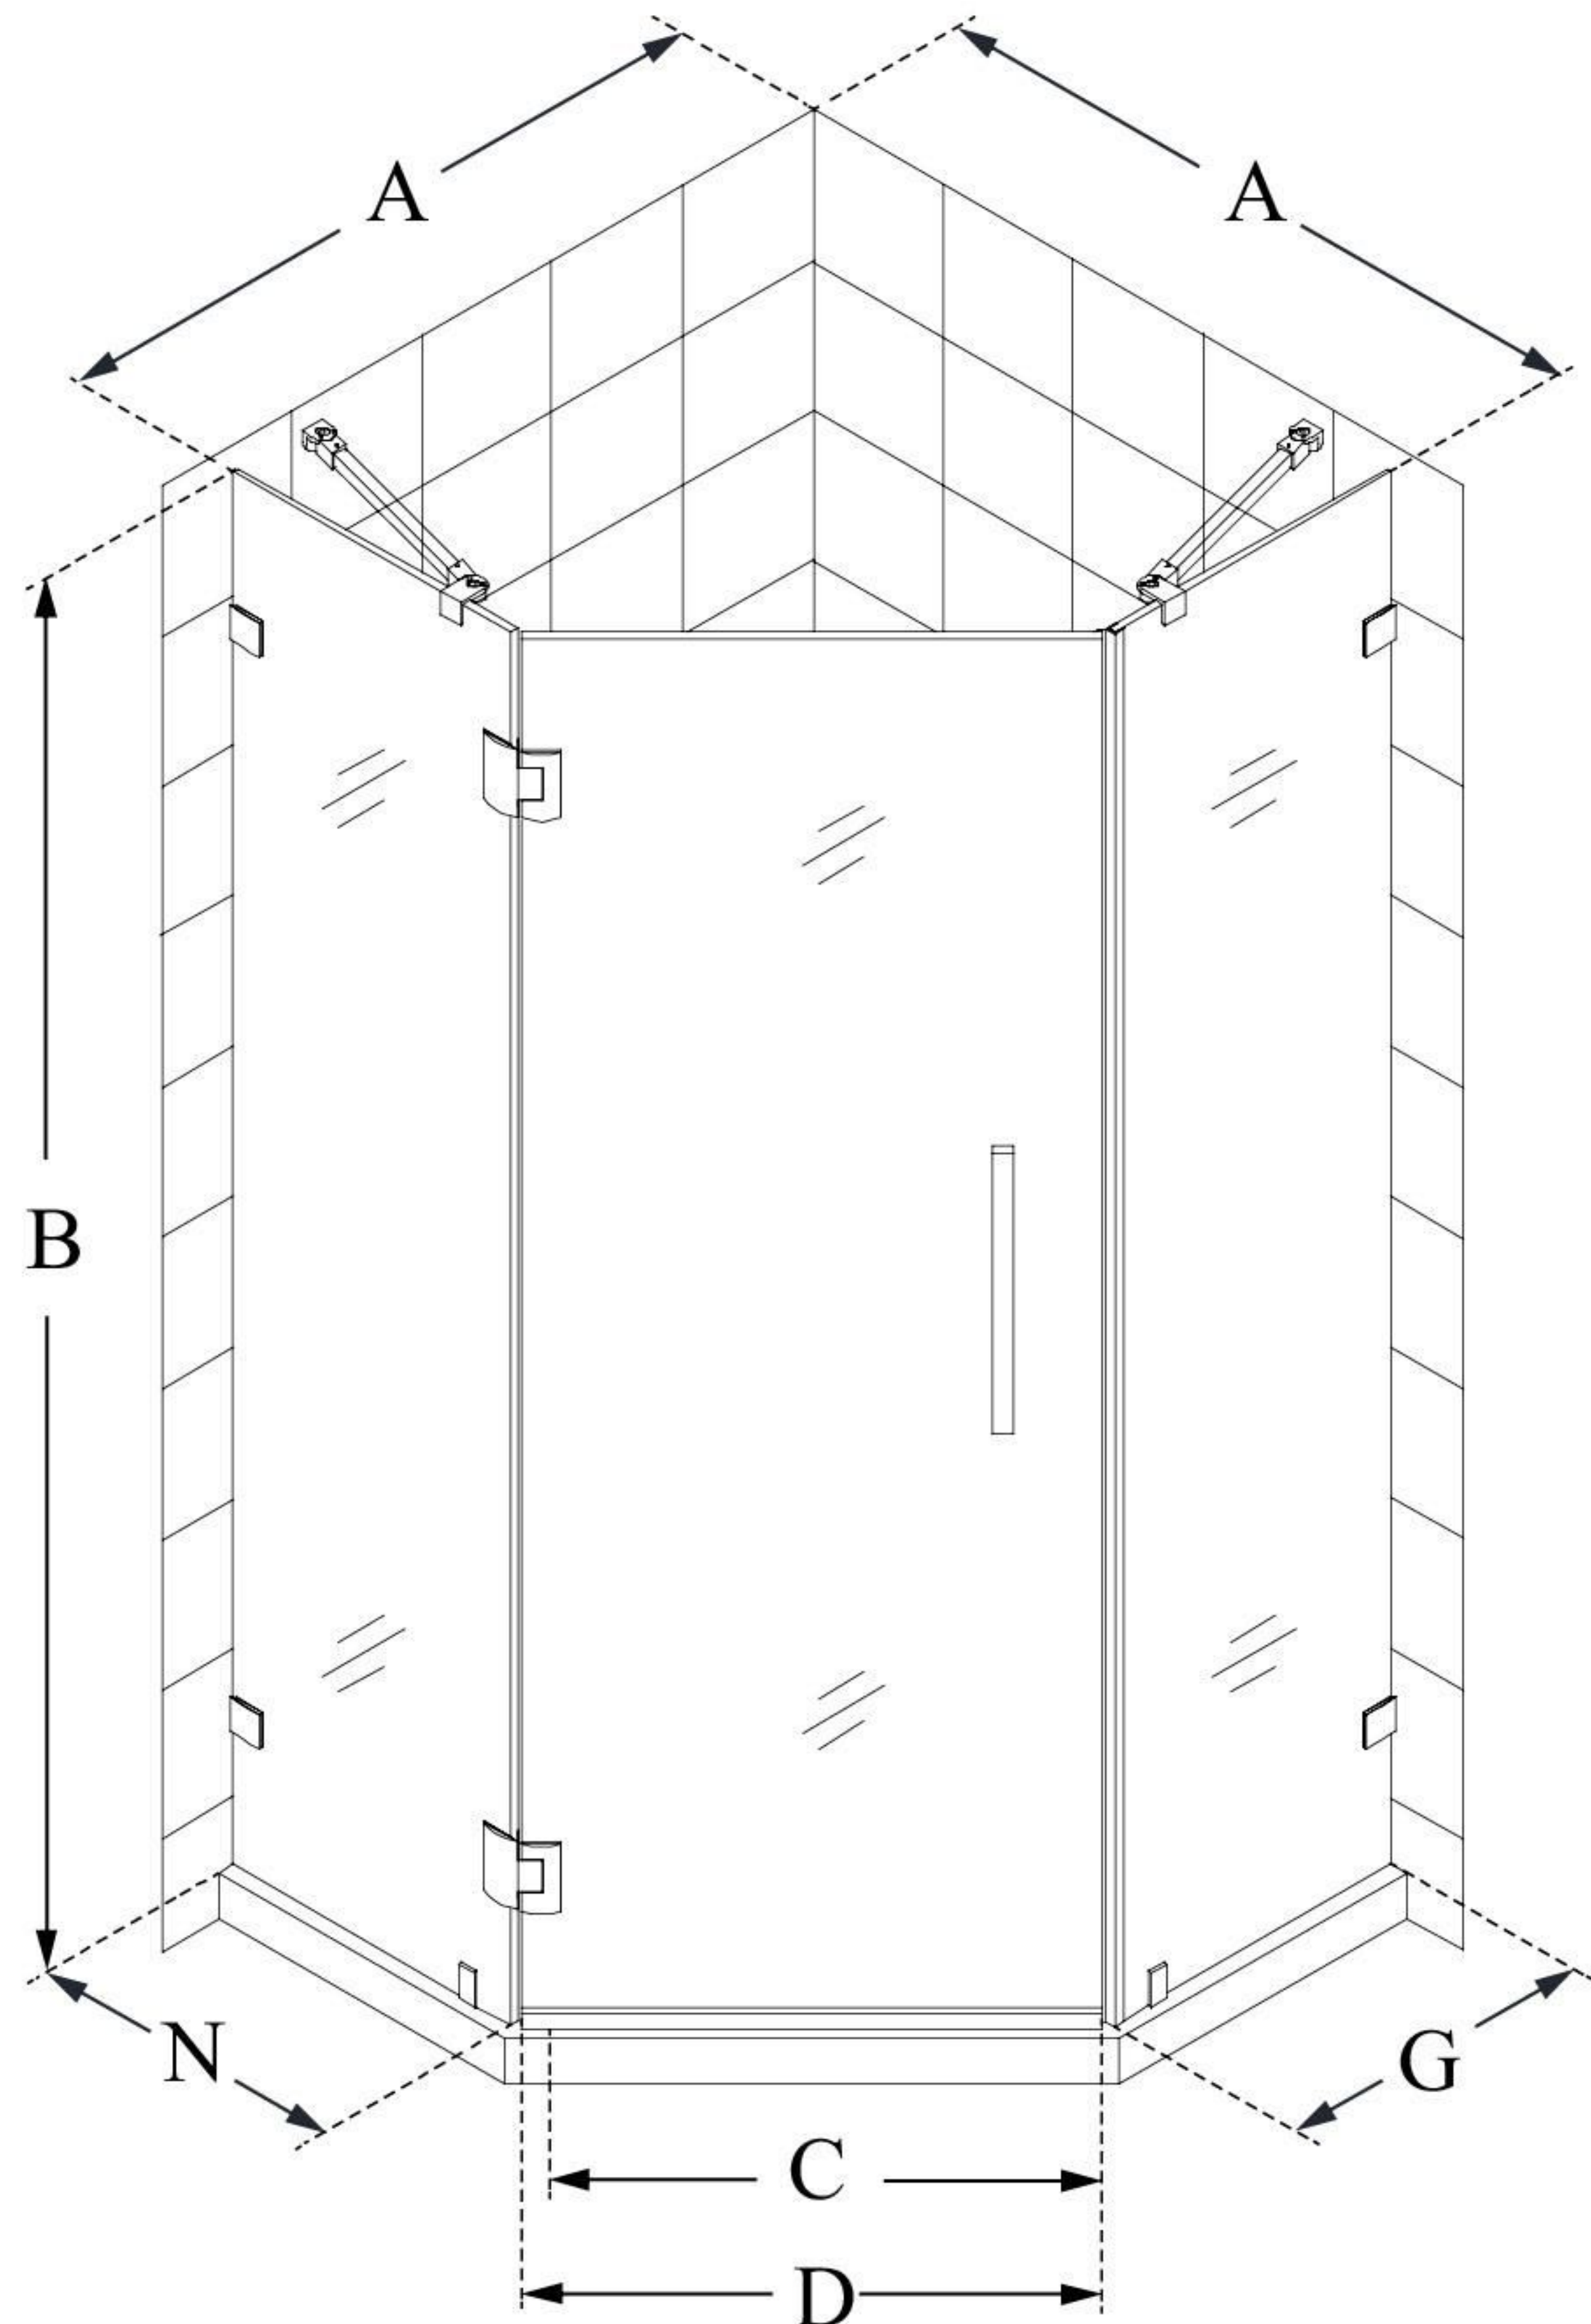

# PRISMLUX

DreamLine Prism Lux 36 5/16" x 36 5/16" x 72" Fully Frameless Hinged Shower Enclosure

**SWING DOOR**

## CONFIGURATION DIMENSIONS:

**A: 36 5/16"**

MODEL WIDTH

**B: 72"**

MODEL HEIGHT

**C: 23 5/8"**

ACCESS WIDTH

**D: 24"**

DOOR WIDTH

**A: 36 5/16"**

MODEL DEPTH

**G: 18 3/4"**

SIDE PANEL WIDTH

**N: 18 3/4"**

HINGE PANEL WIDTH

DreamLine reserves the right to update or modify the hardware or materials pictured without prior notice for the purpose of product improvement and customer satisfaction.