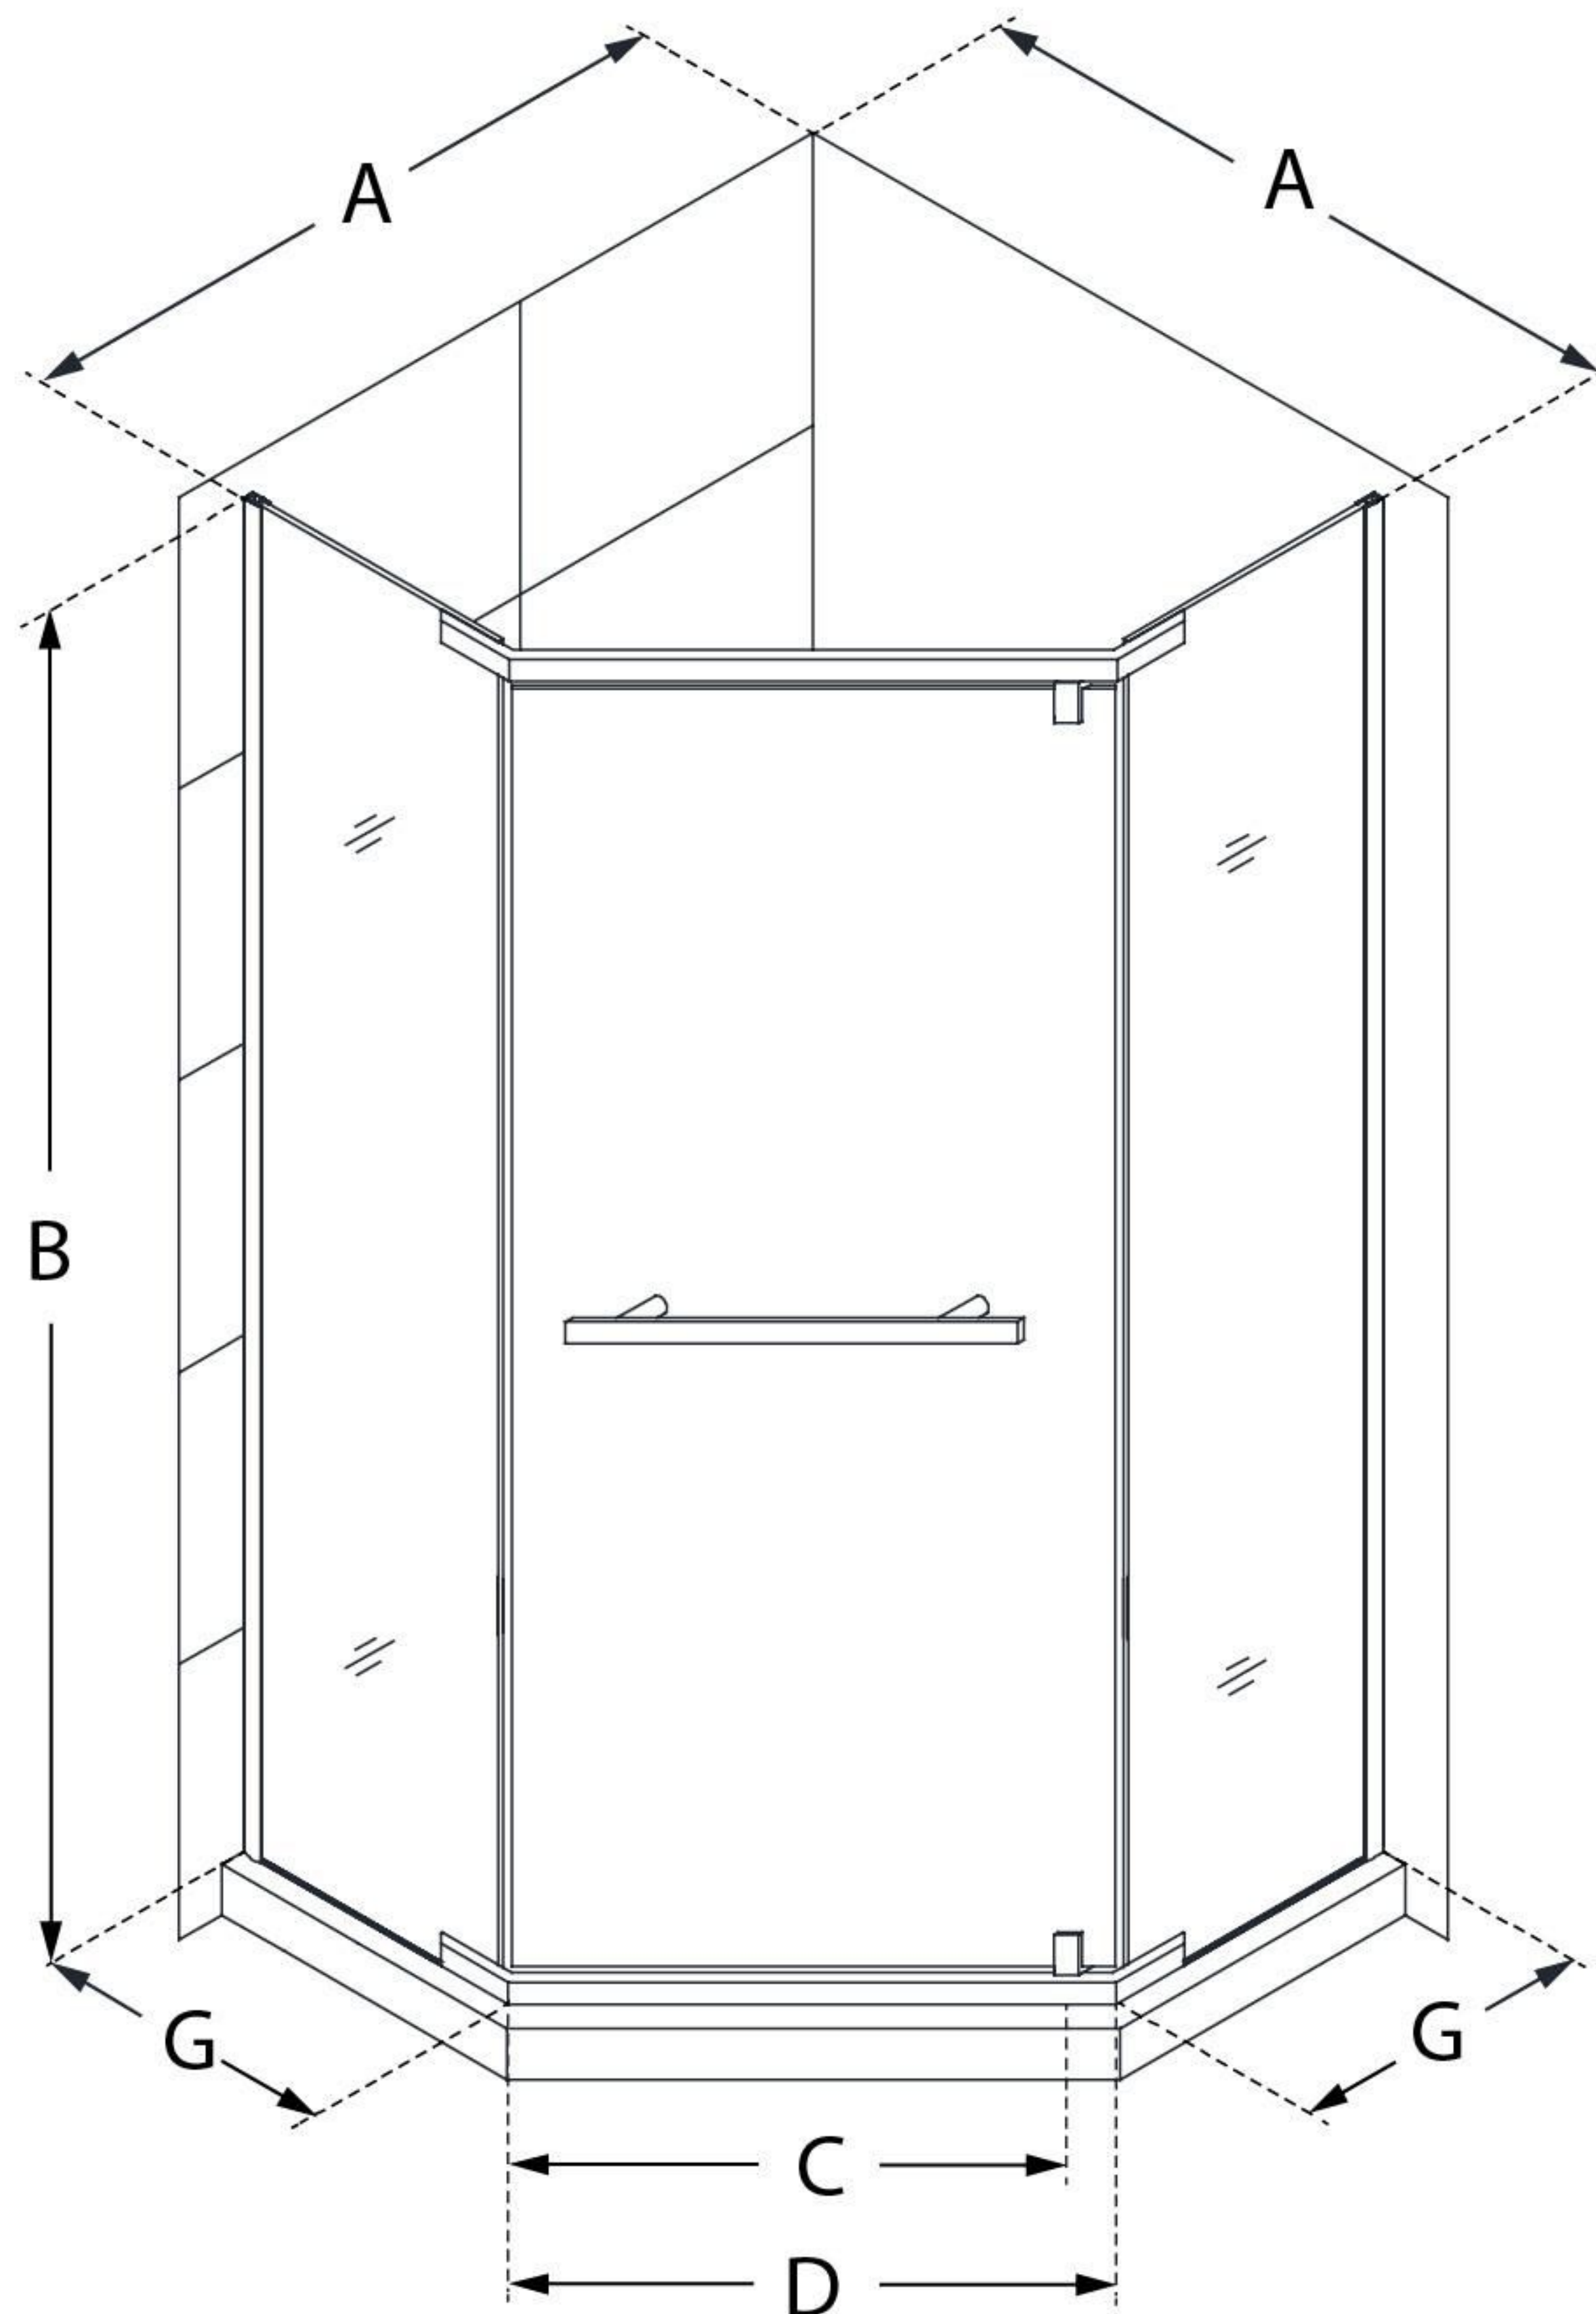

SHEN-2138380

PRISM

DreamLine Prism 38 1/8" x 38 1/8"
x 72" Frameless Pivot Shower
Enclosure

SWING DOOR

CONFIGURATION DIMENSIONS:

A: 38 1/8"

MODEL WIDTH

B: 72"

MODEL HEIGHT

C: 22 3/16"

ACCESS WIDTH

D: 25"

DOOR WIDTH

A: 38 1/8"

MODEL DEPTH

G: 21 1/16"

SIDE PANEL WIDTH

DreamLine reserves the right to update or modify the hardware or materials pictured without prior notice for the purpose of product improvement and customer satisfaction.