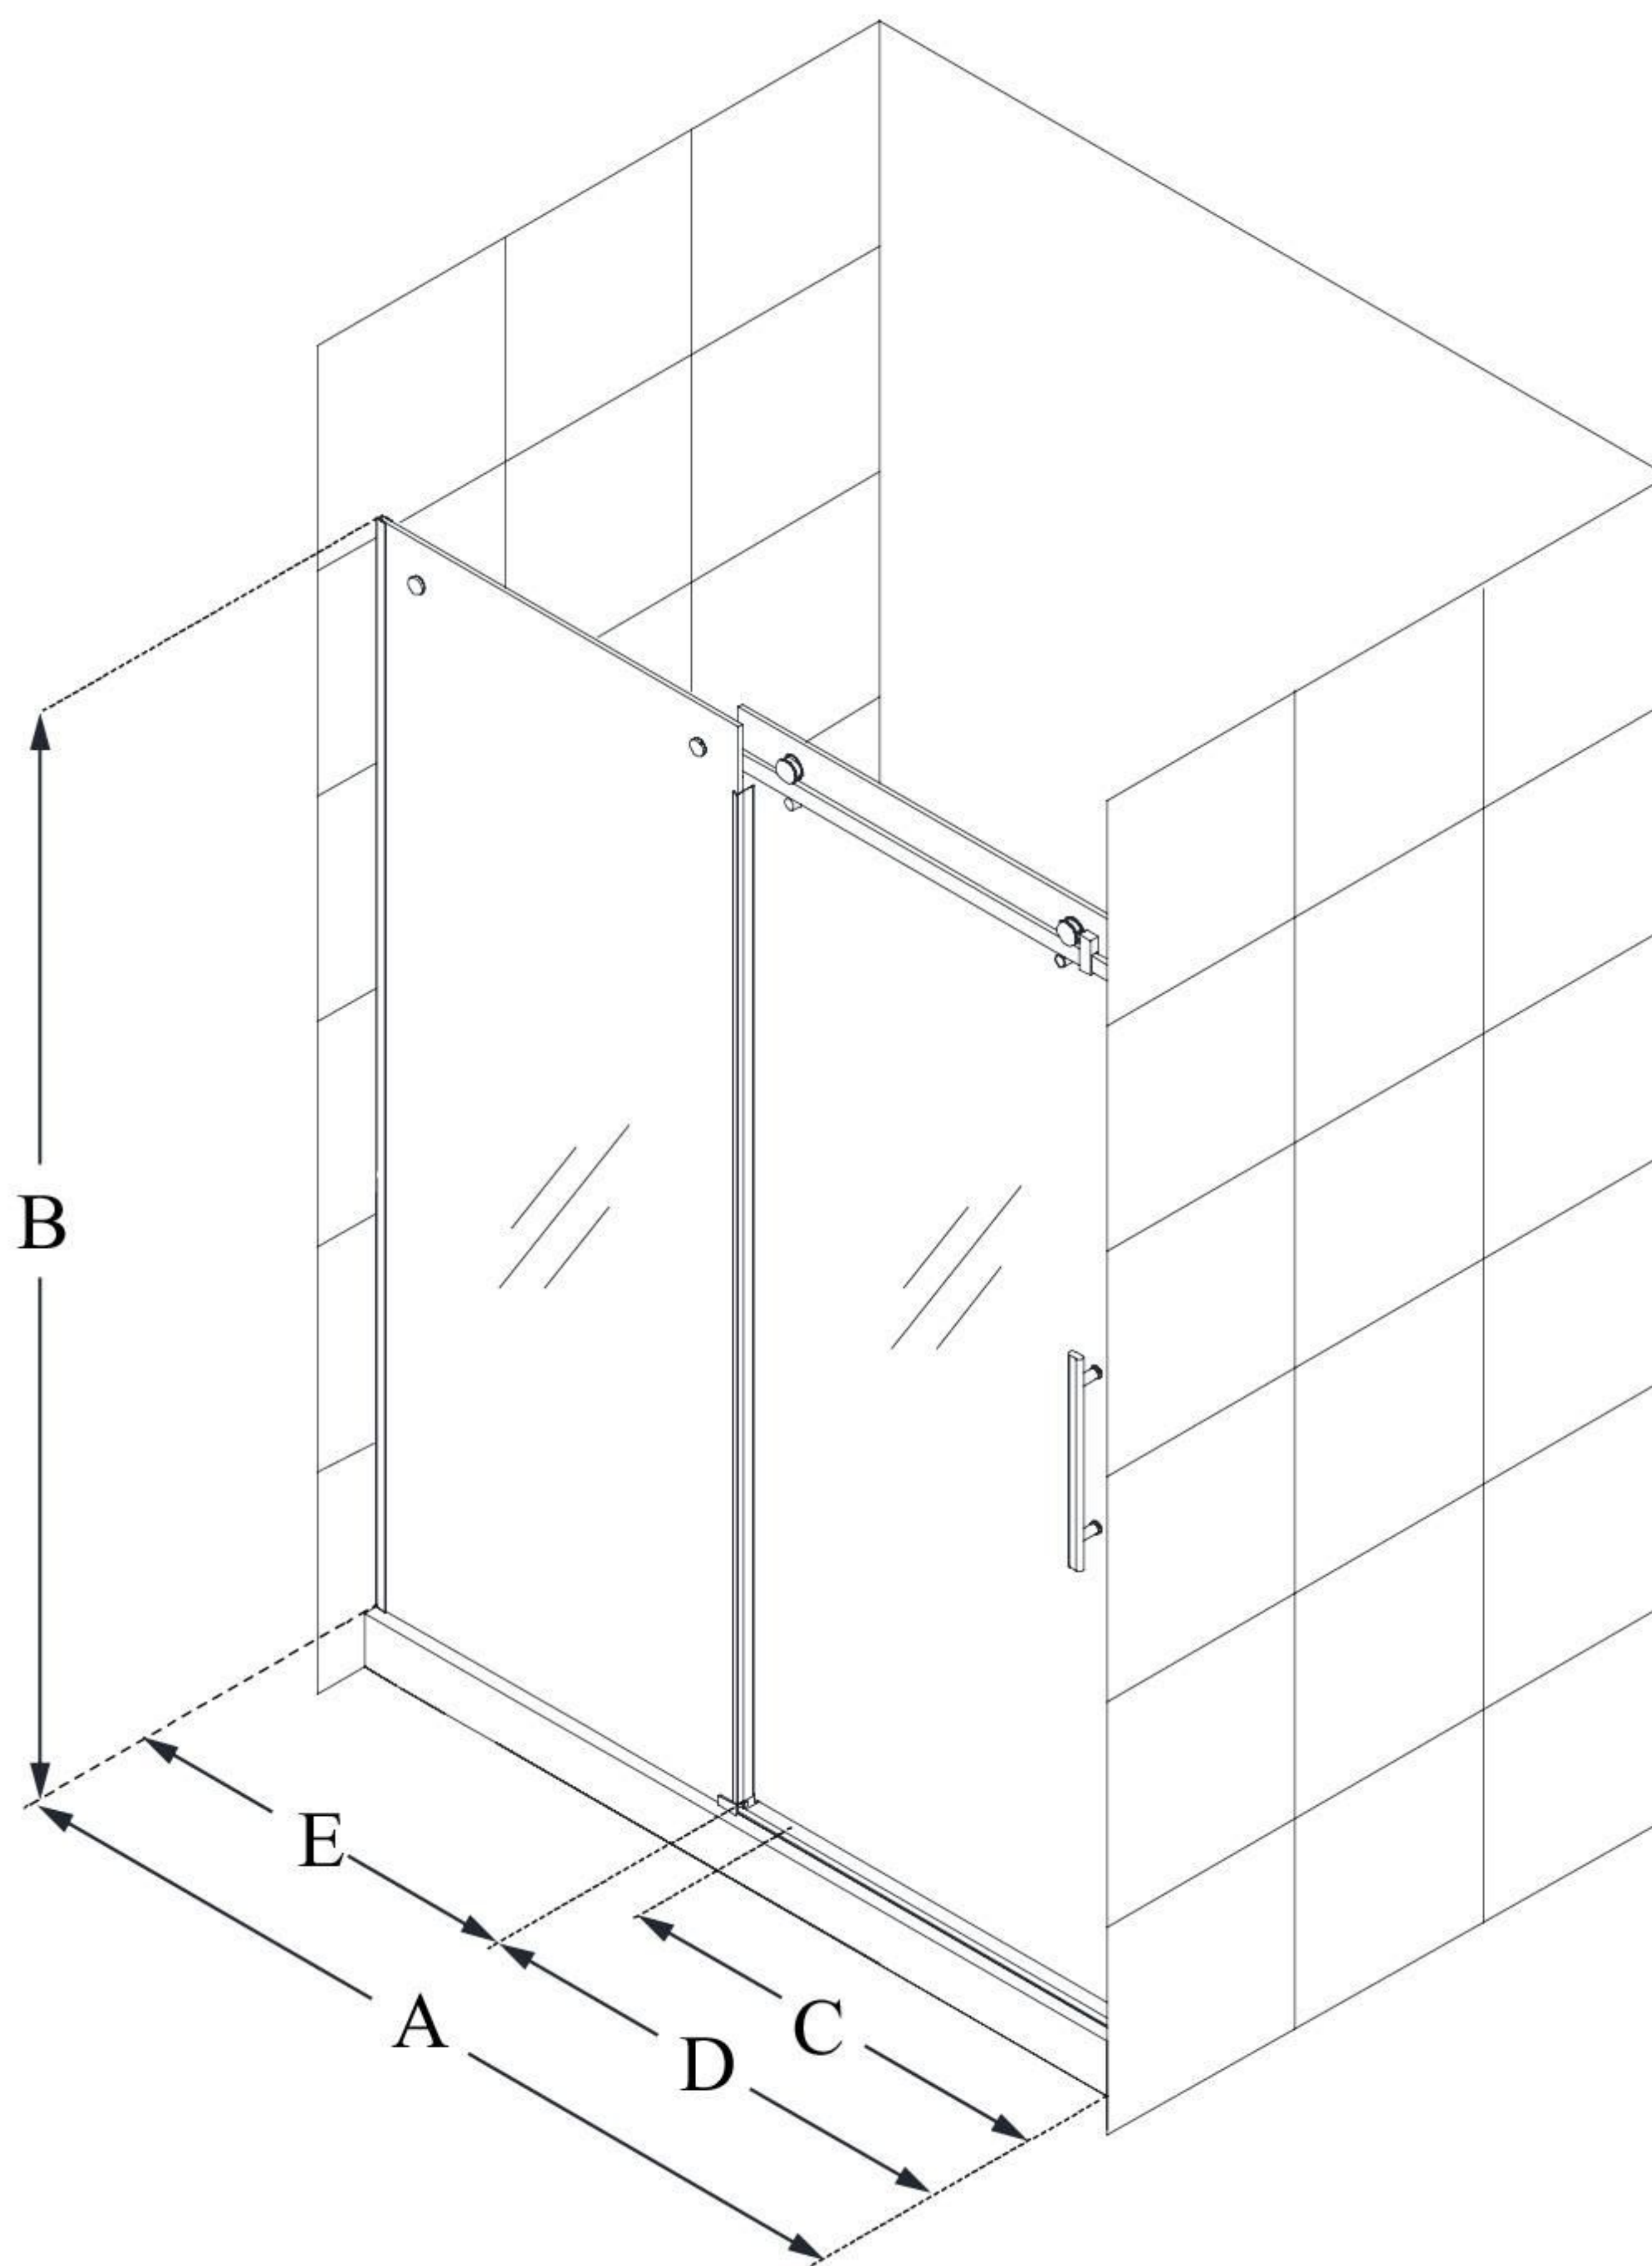

SHDR-64487610

ENIGMA AIR

DreamLine Enigma Air 44-48" W
x 76" H Frameless Sliding Shower
Door

SLIDING DOOR

CONFIGURATION DIMENSIONS:

A: 44 - 48"

MODEL WIDTH

B: 76"

MODEL HEIGHT

C: 16 - 20"

ACCESS WIDTH

D: 26"

DOOR WIDTH

E: 23"

INLINE PANEL WIDTH

DreamLine reserves the right to update or modify the hardware or materials pictured without prior notice for the purpose of product improvement and customer satisfaction.