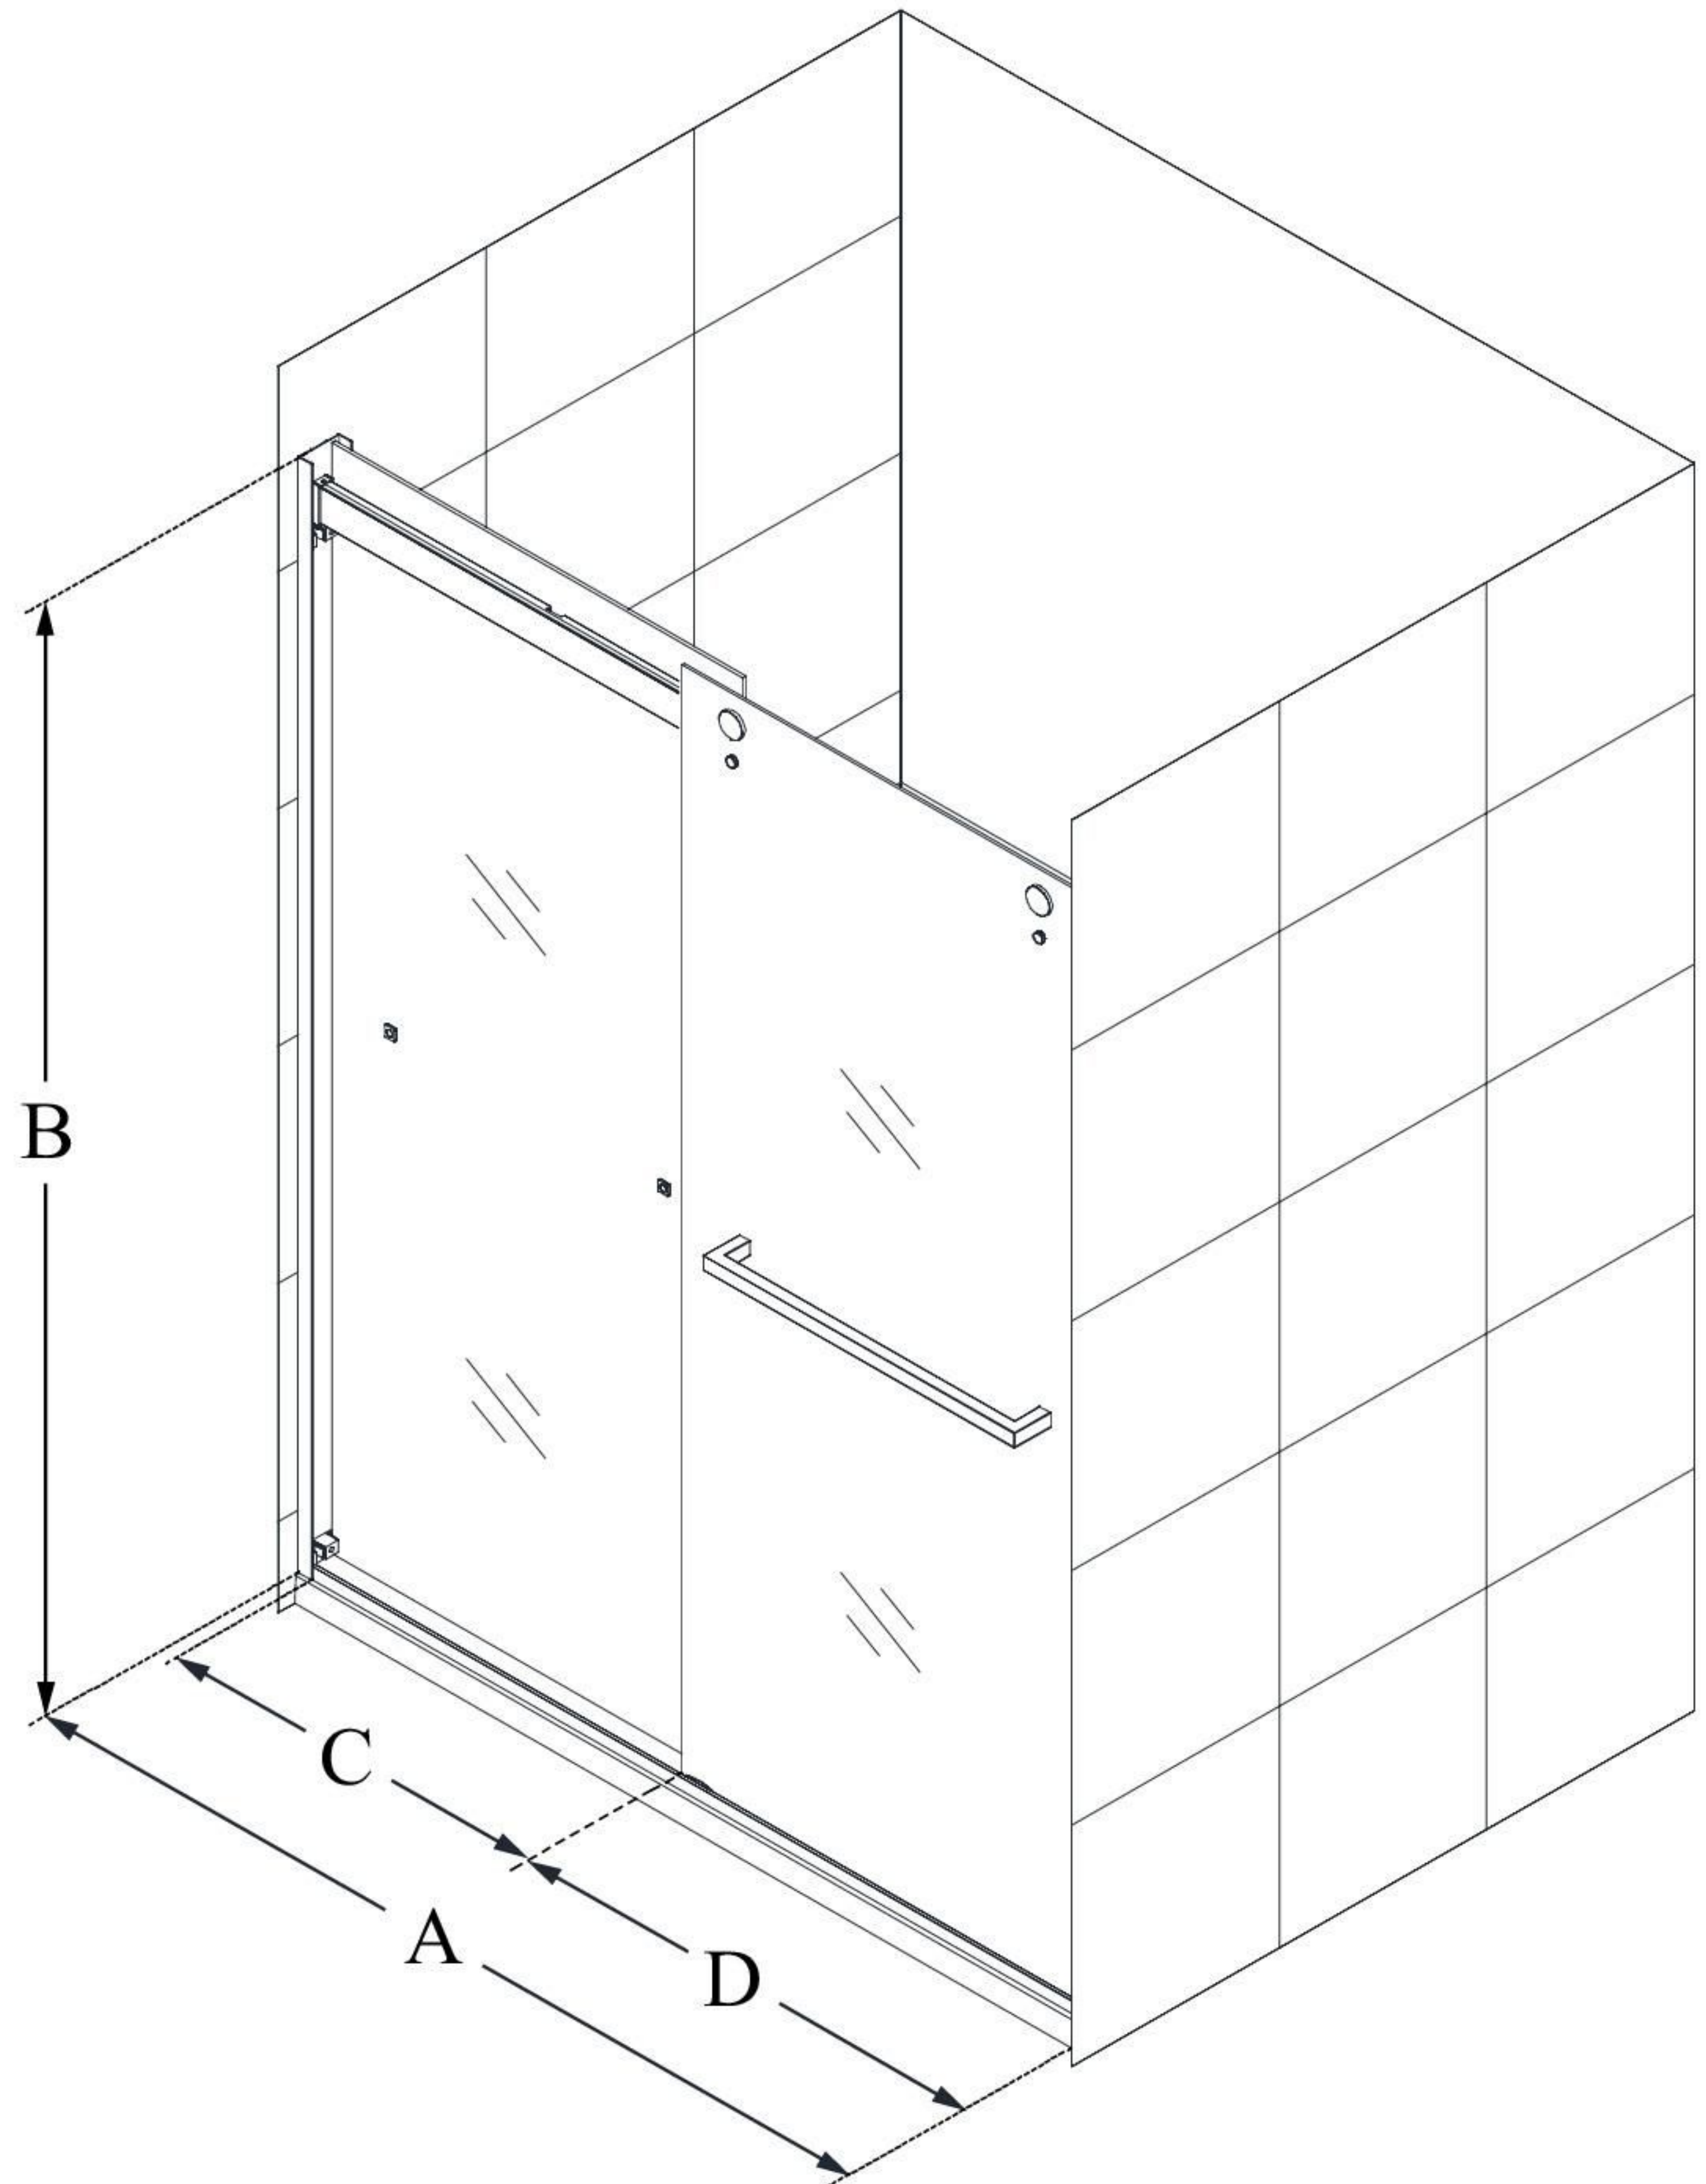

SHDR-6360760H

ESSENCE-H

DreamLine Essence-H 56-60 in.
W x 76 in. H Frameless Bypass
Shower Door

BYPASS DOOR

CONFIGURATION DIMENSIONS:

A: 56 - 60 in.

MODEL WIDTH

B: 76 in.

MODEL HEIGHT

C: 23 1/4 - 27 1/4 in.

ACCESS WIDTH

D: 31 5/16 in.

DOOR WIDTH

DreamLine reserves the right to update or modify the hardware or materials pictured without prior notice for the purpose of product improvement and customer satisfaction.