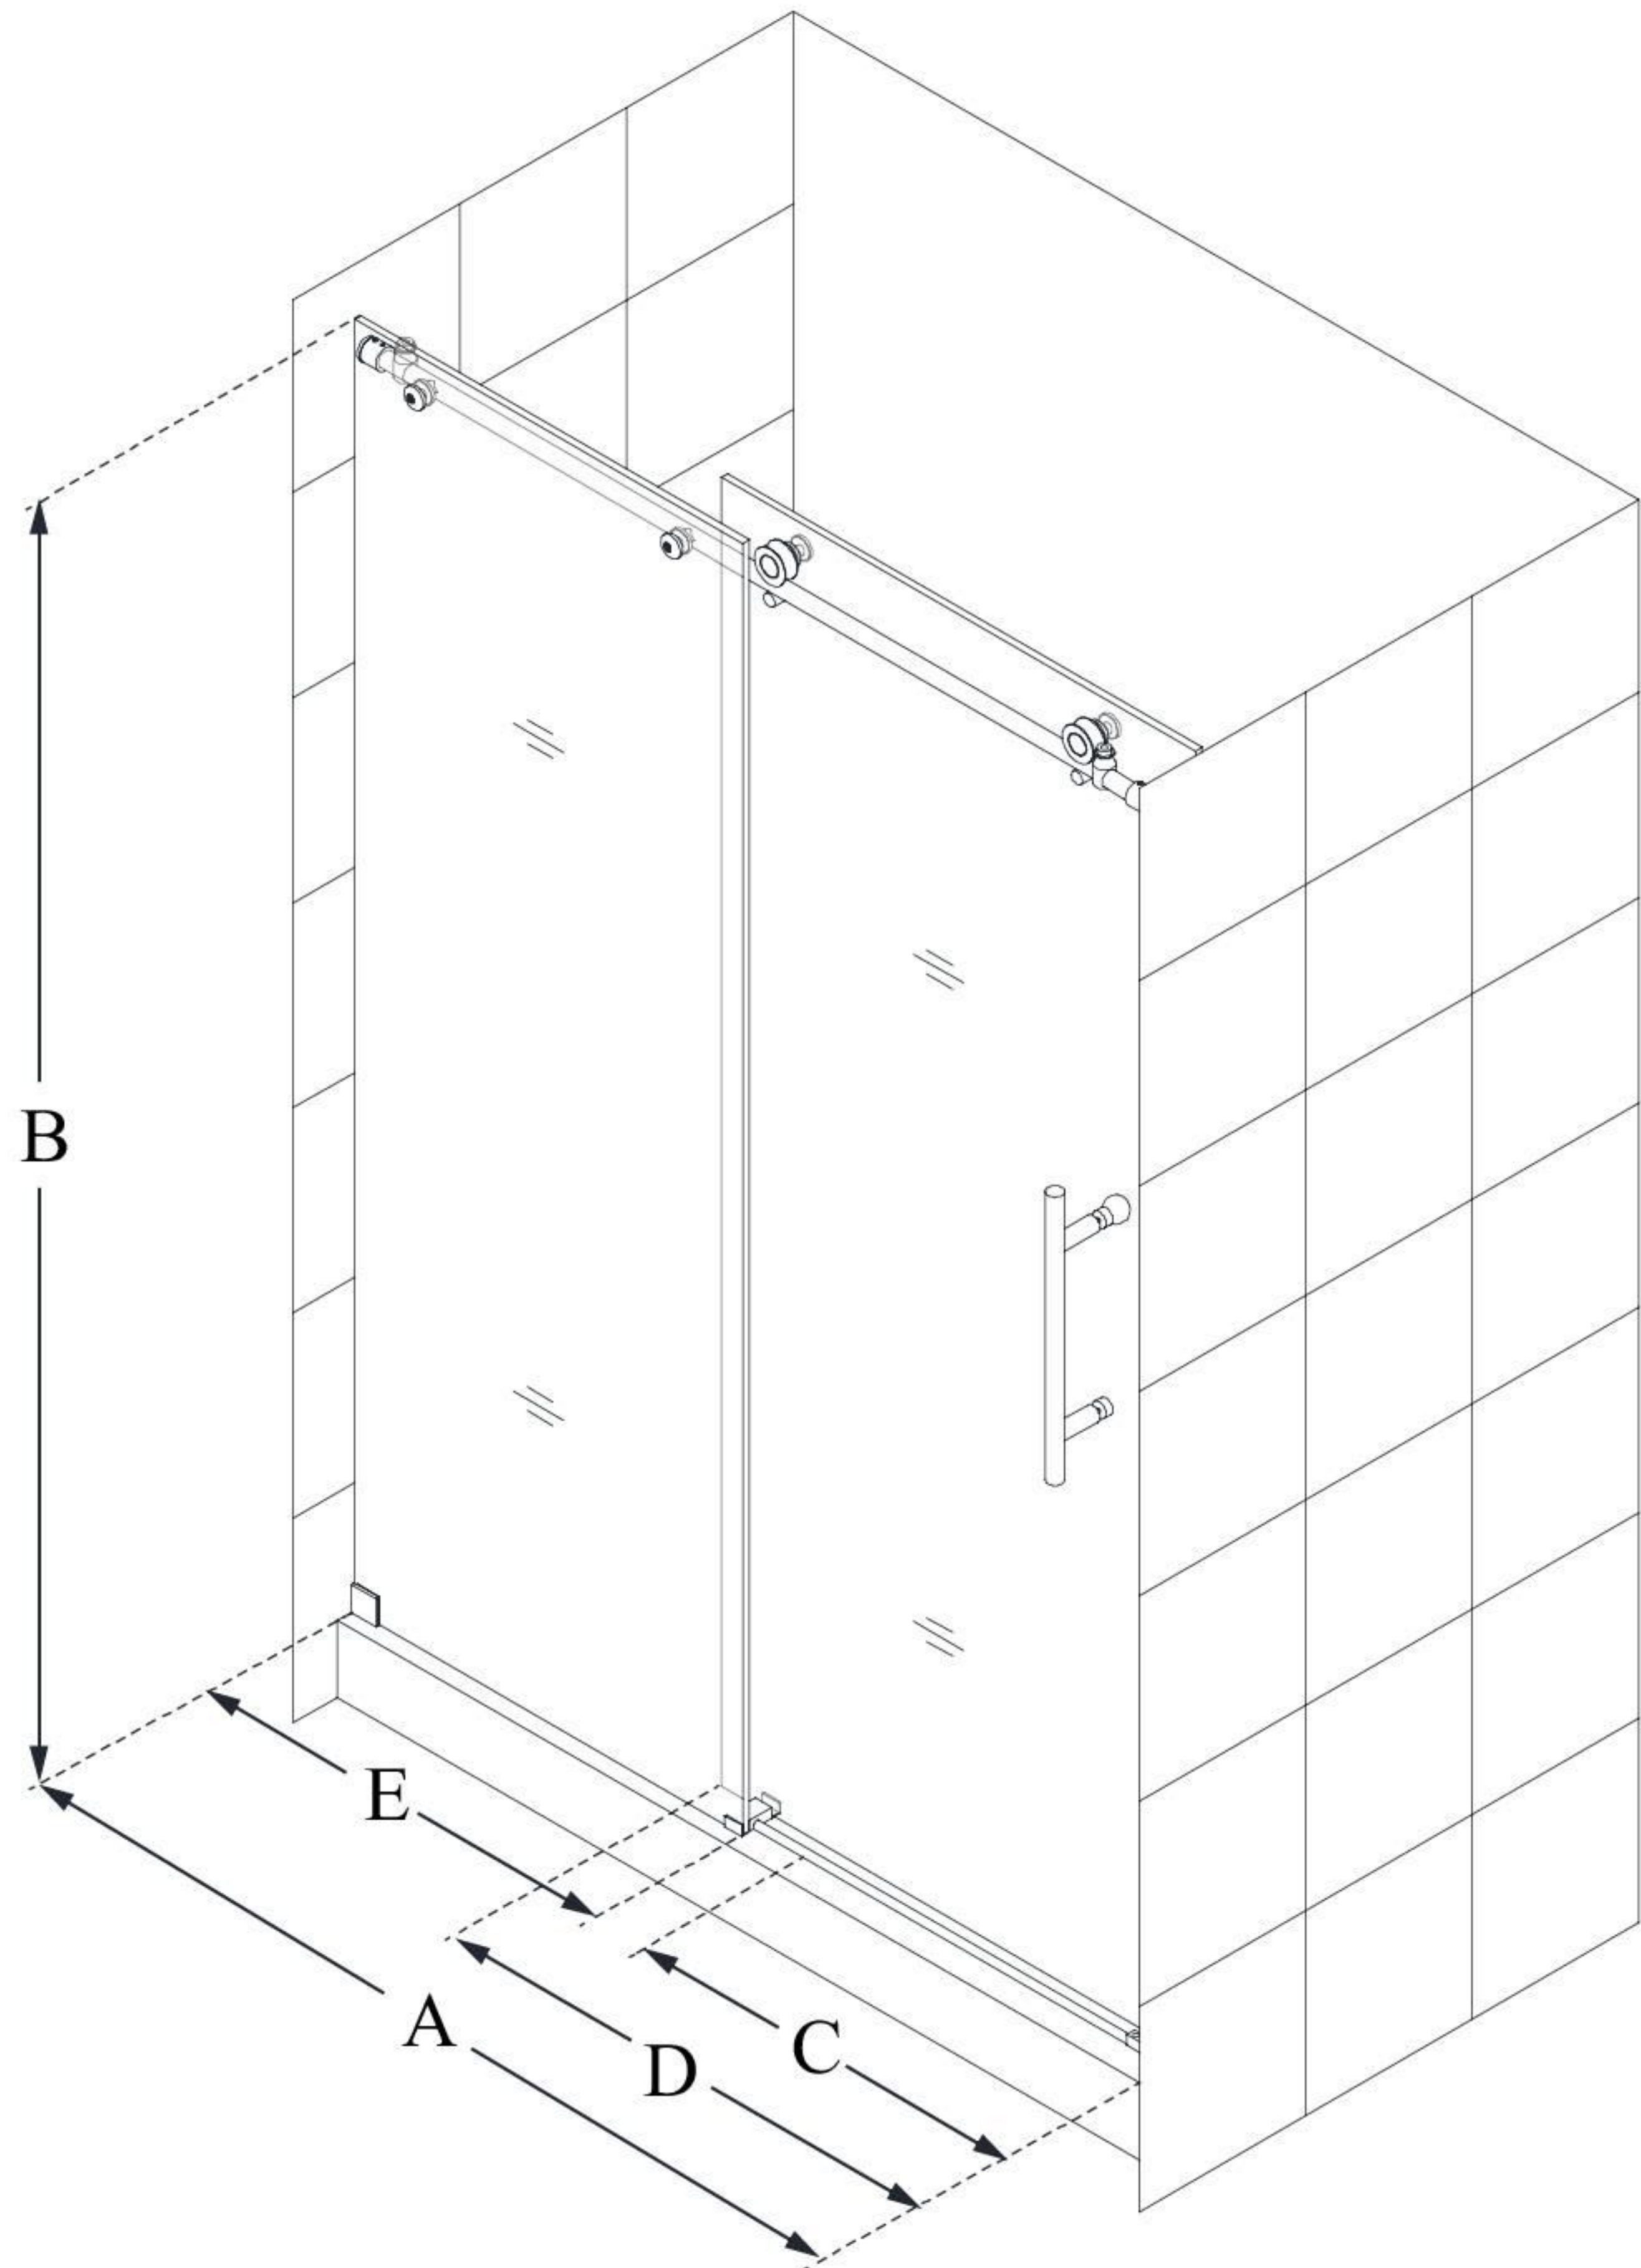

## ENIGMA-X

DreamLine Enigma-X 56-60" W  
x 76" H Fully Frameless Sliding  
Shower Door

**SLIDING DOOR**

### CONFIGURATION DIMENSIONS:

**A: 56 - 60"**

MODEL WIDTH

**B: 76"**

MODEL HEIGHT

**C: 22 - 26"**

ACCESS WIDTH

**D: 32"**

DOOR WIDTH

**E: 29 3/16"**

INLINE PANEL WIDTH

DreamLine reserves the right to update or modify the hardware or materials pictured without prior notice for the purpose of product improvement and customer satisfaction.