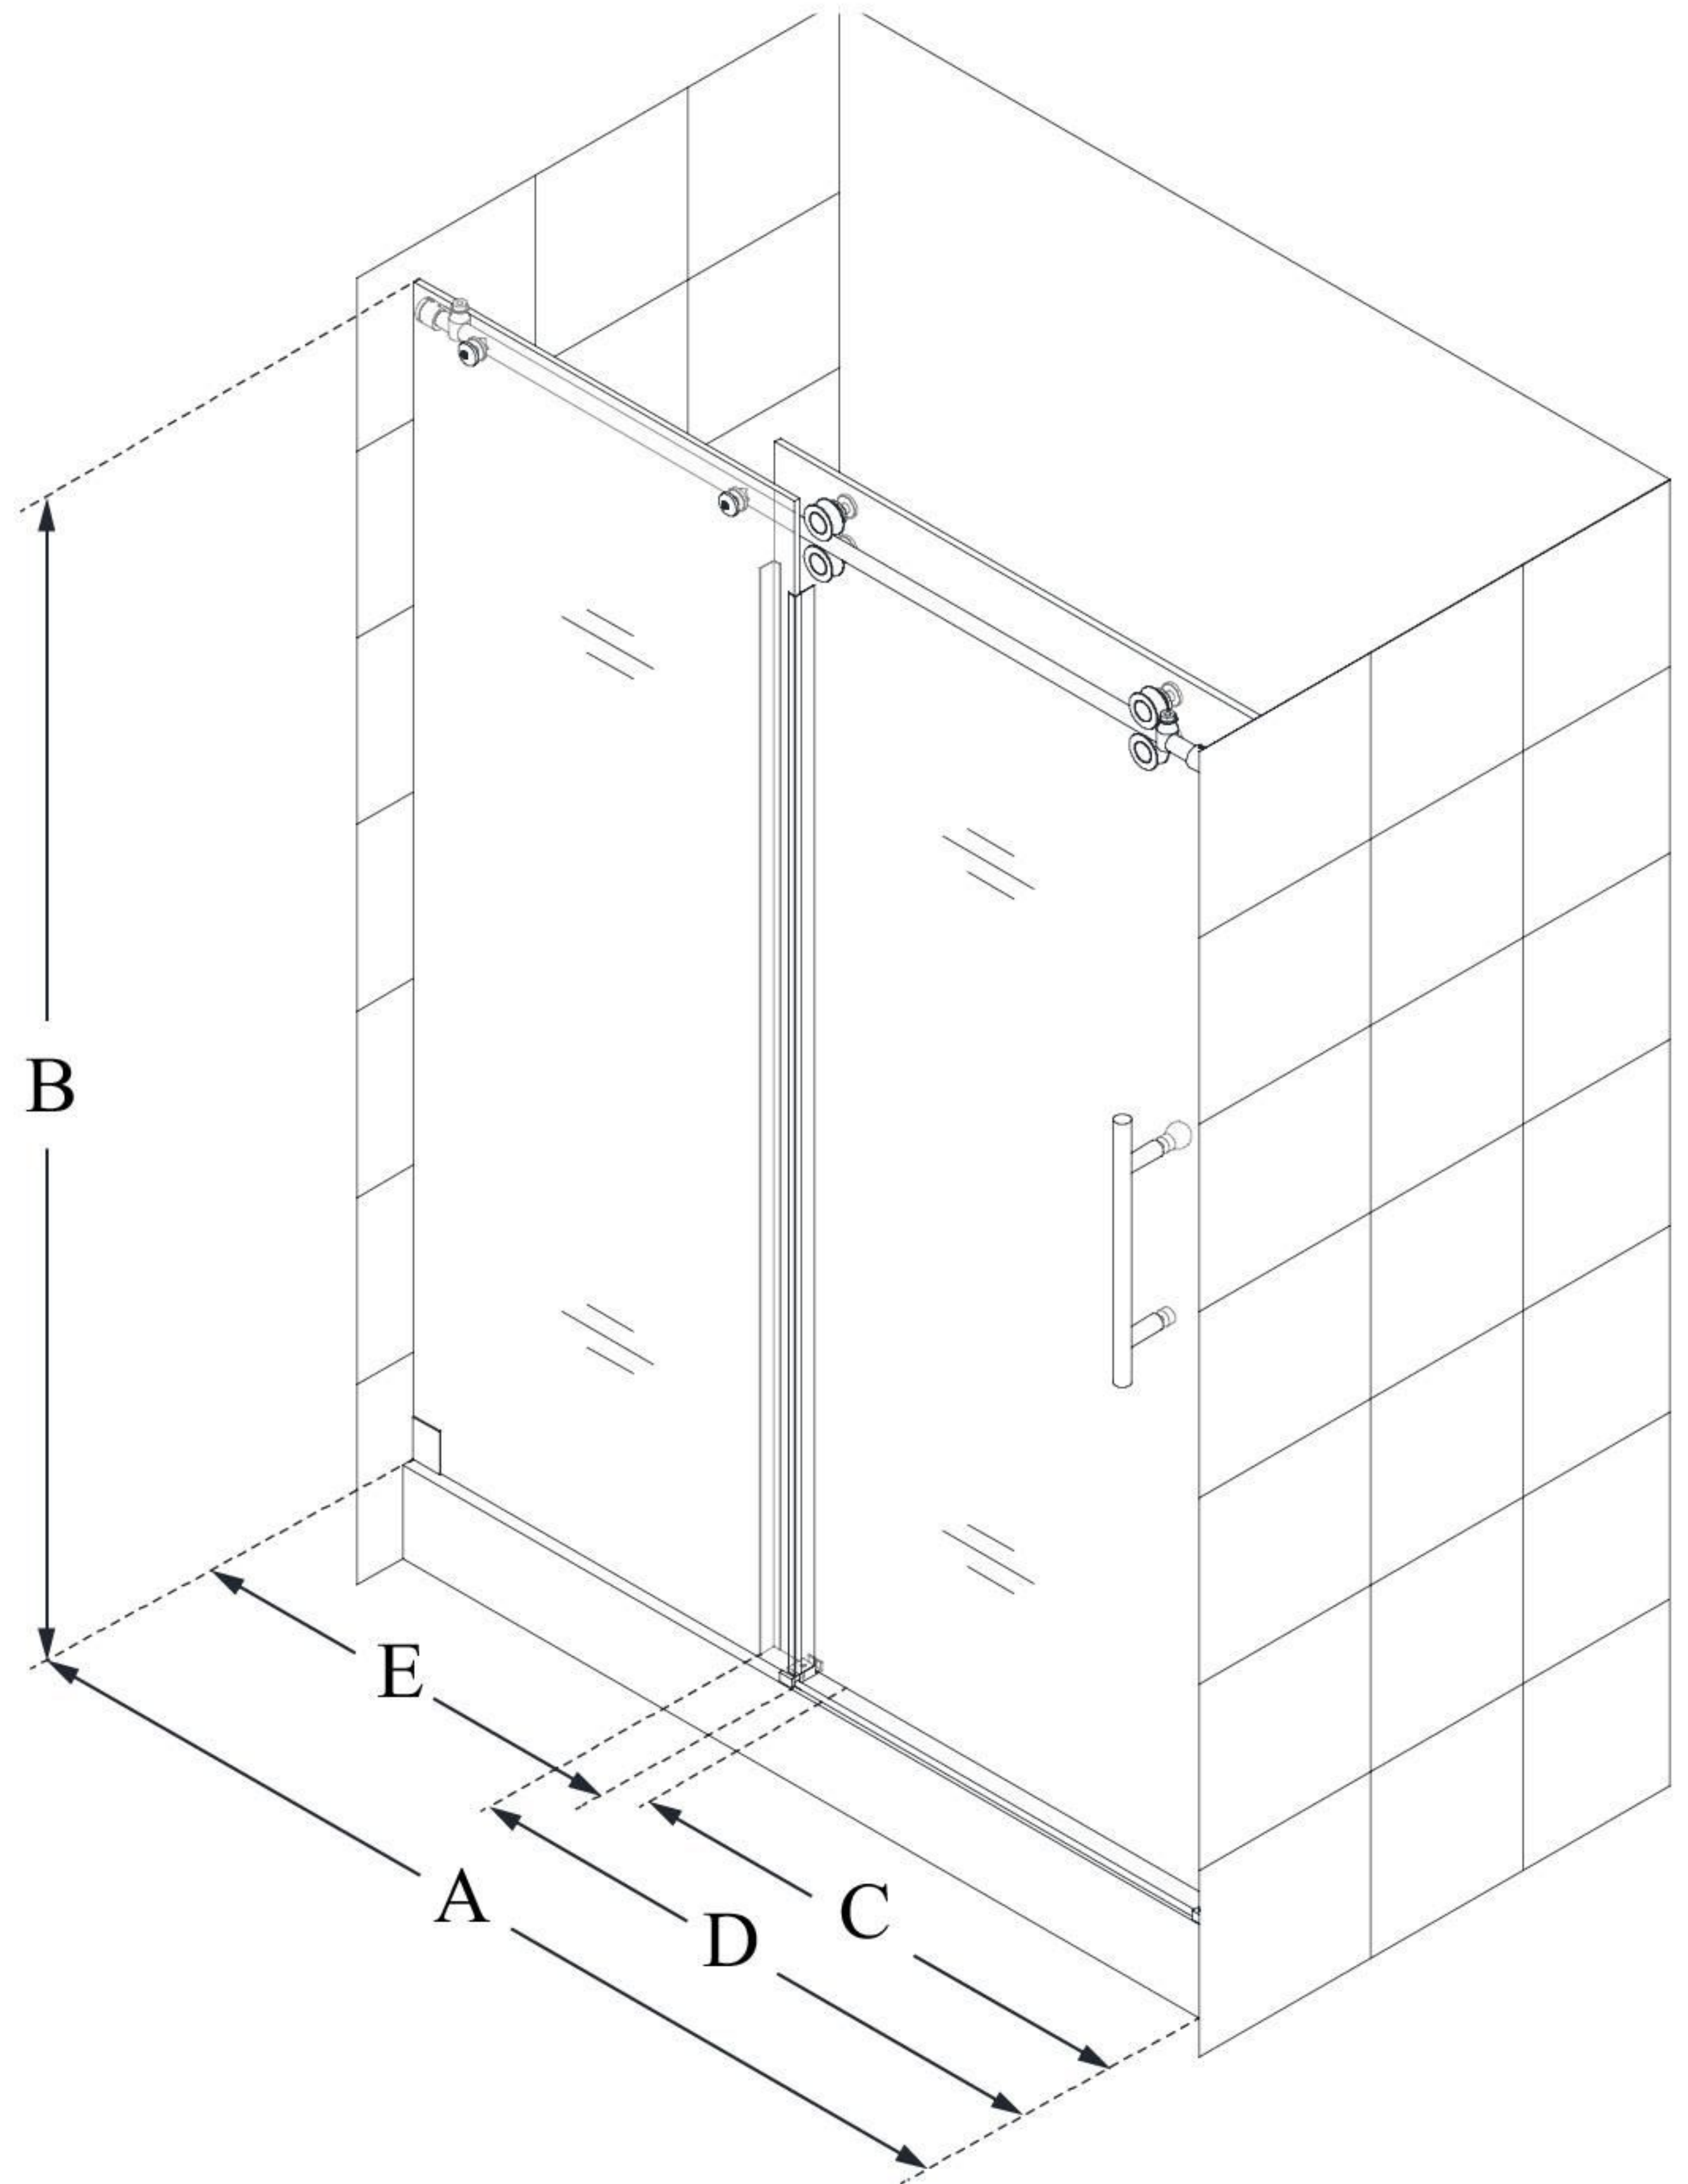

SHDR-61547620

ENIGMA-XO

DreamLine Enigma-XO 50-54 in.
W x 76 in. H Fully Frameless Sliding
Shower Door

SLIDING DOOR

CONFIGURATION DIMENSIONS:

A: 50" - 54"

MODEL WIDTH

B: 76"

MODEL HEIGHT

C: 19 - 23"

ACCESS WIDTH

D: 29"

DOOR WIDTH

E: 26 1/8"

INLINE PANEL WIDTH

DreamLine reserves the right to update or modify the hardware or materials pictured without prior notice for the purpose of product improvement and customer satisfaction.