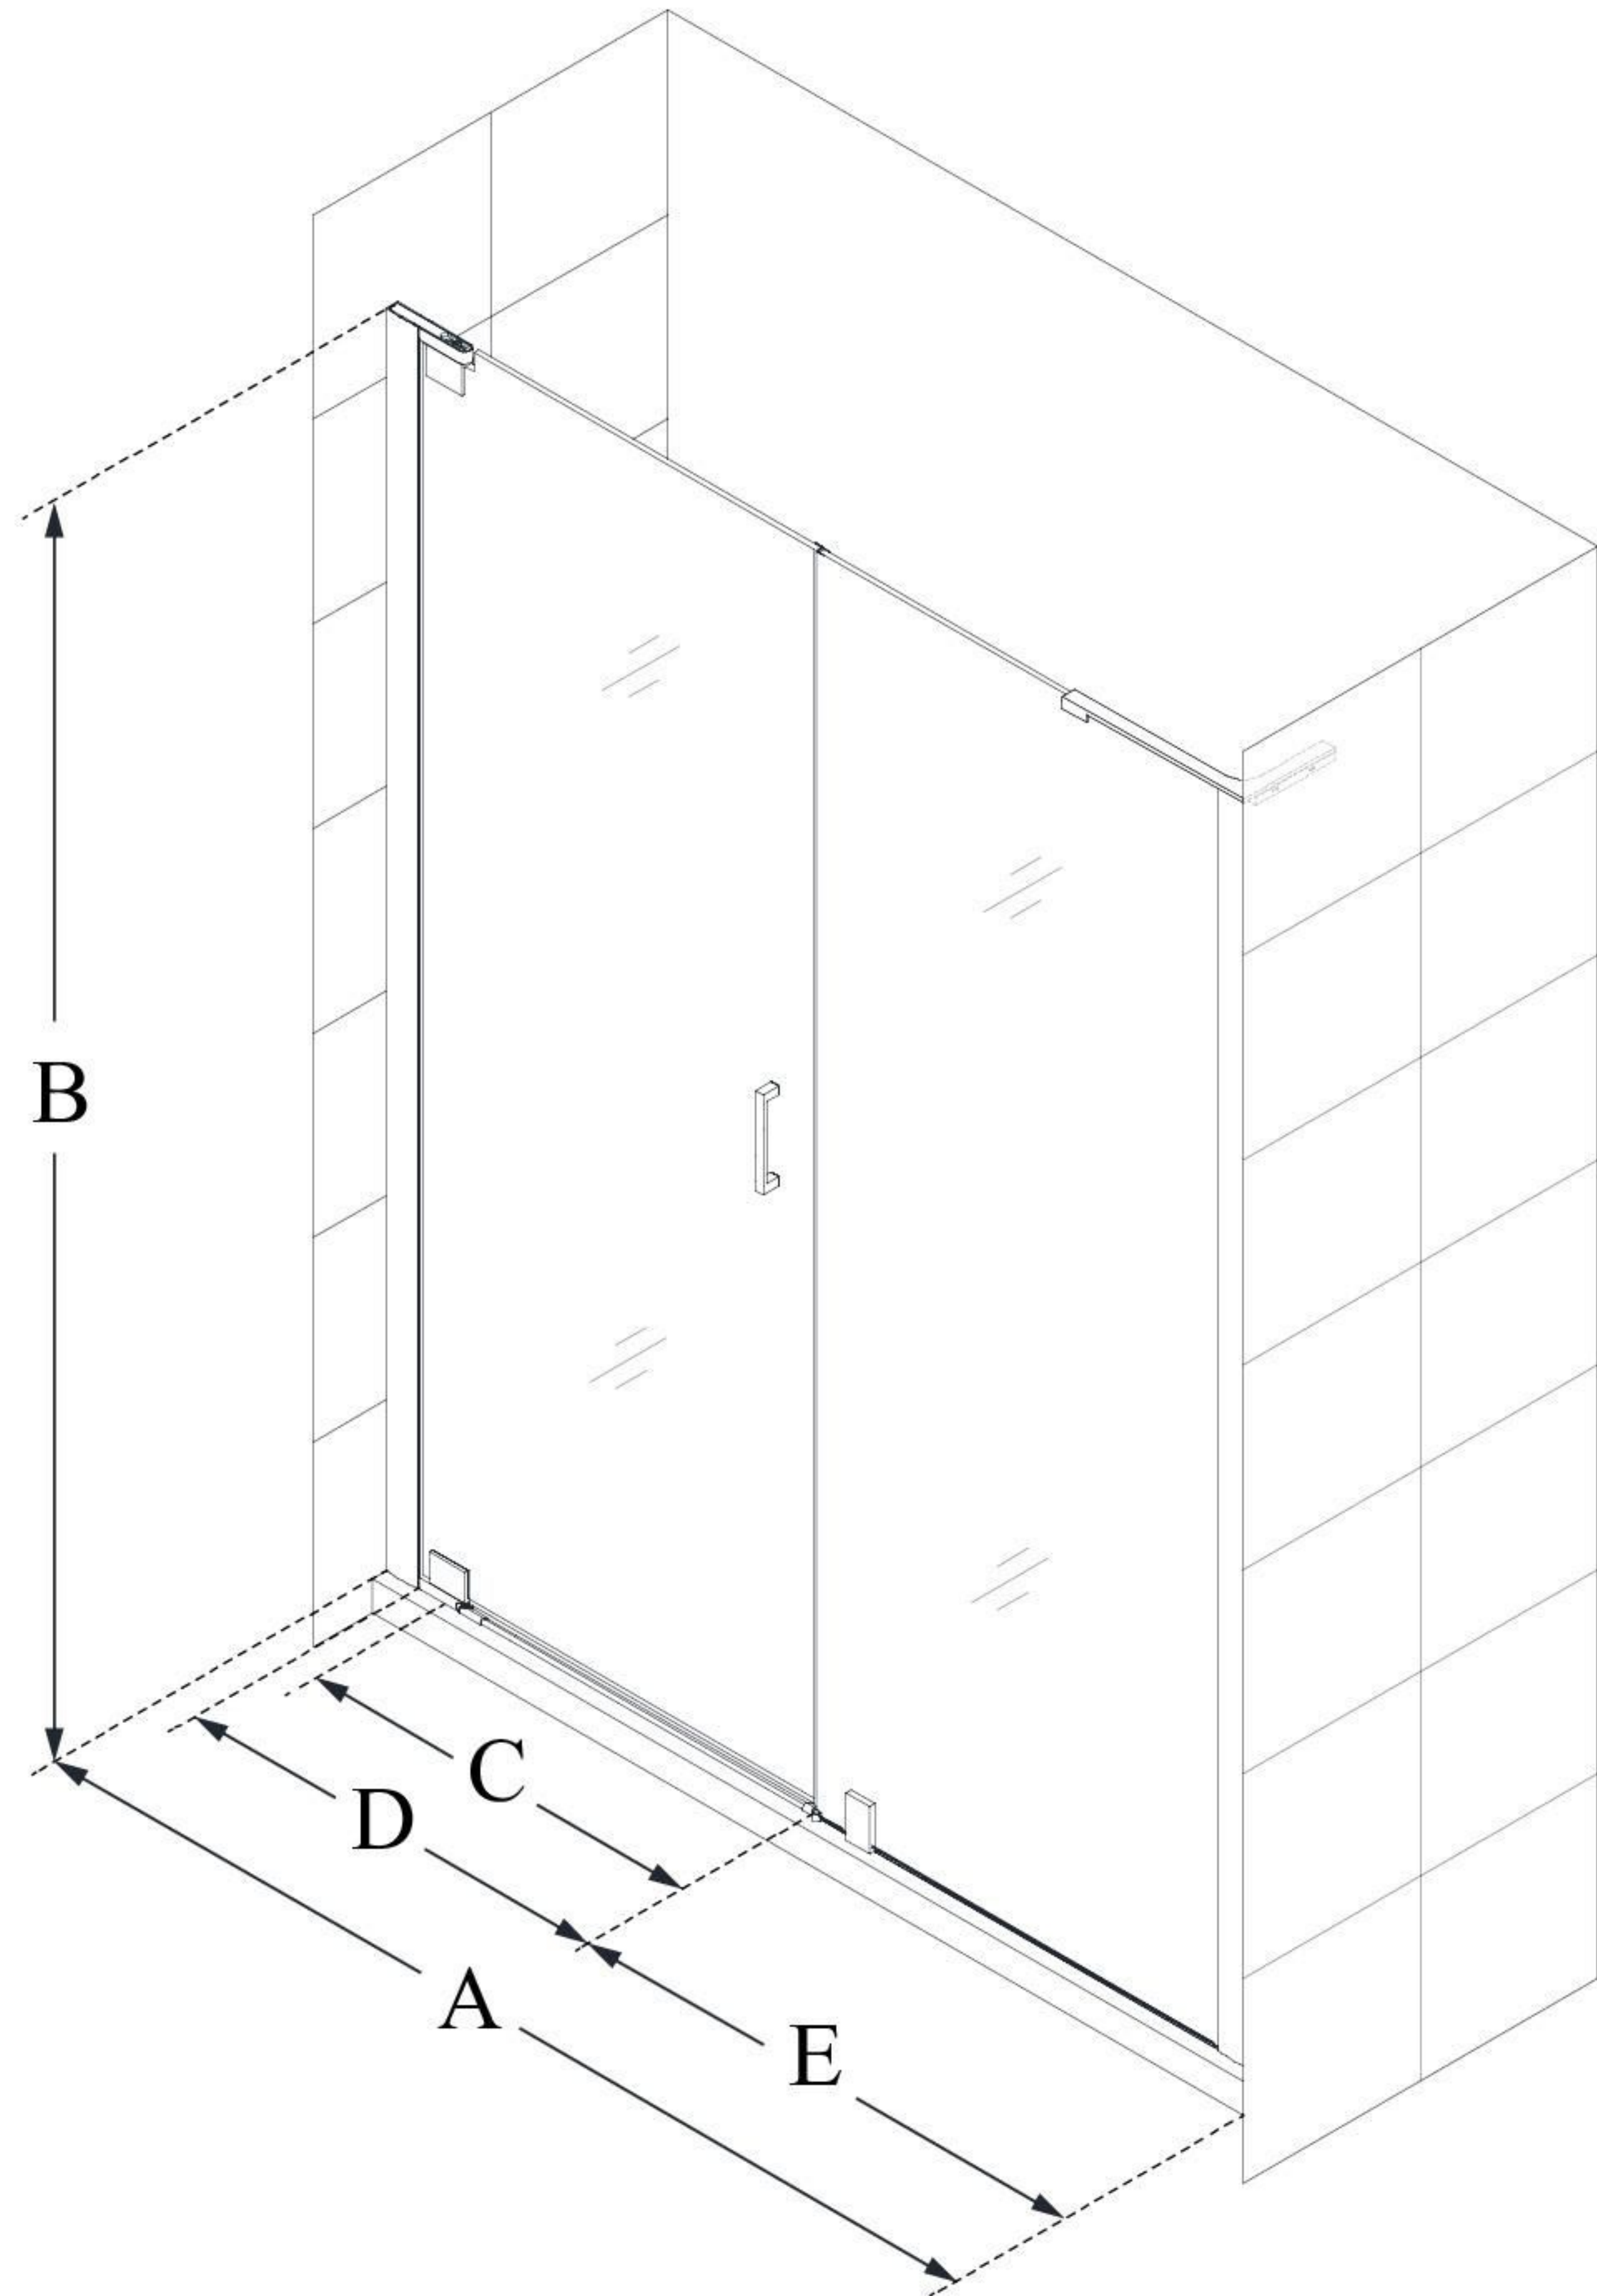

## **ELEGANCE-LS**

DreamLine Elegance-LS 63 3/4 -  
65 3/4 in. W x 72 in. H Frameless  
Pivot Shower Door

**PIVOT DOOR**

### **CONFIGURATION DIMENSIONS:**

**A: 63 3/4" - 65 3/4"**

MODEL WIDTH

**B: 72"**

MODEL HEIGHT

**C: 28 1/4"**

ACCESS WIDTH

**D: 31 1/4"**

DOOR WIDTH

**E: 30"**

INLINE PANEL WIDTH

DreamLine reserves the right to update or modify the hardware or materials pictured without prior notice for the purpose of product improvement and customer satisfaction.