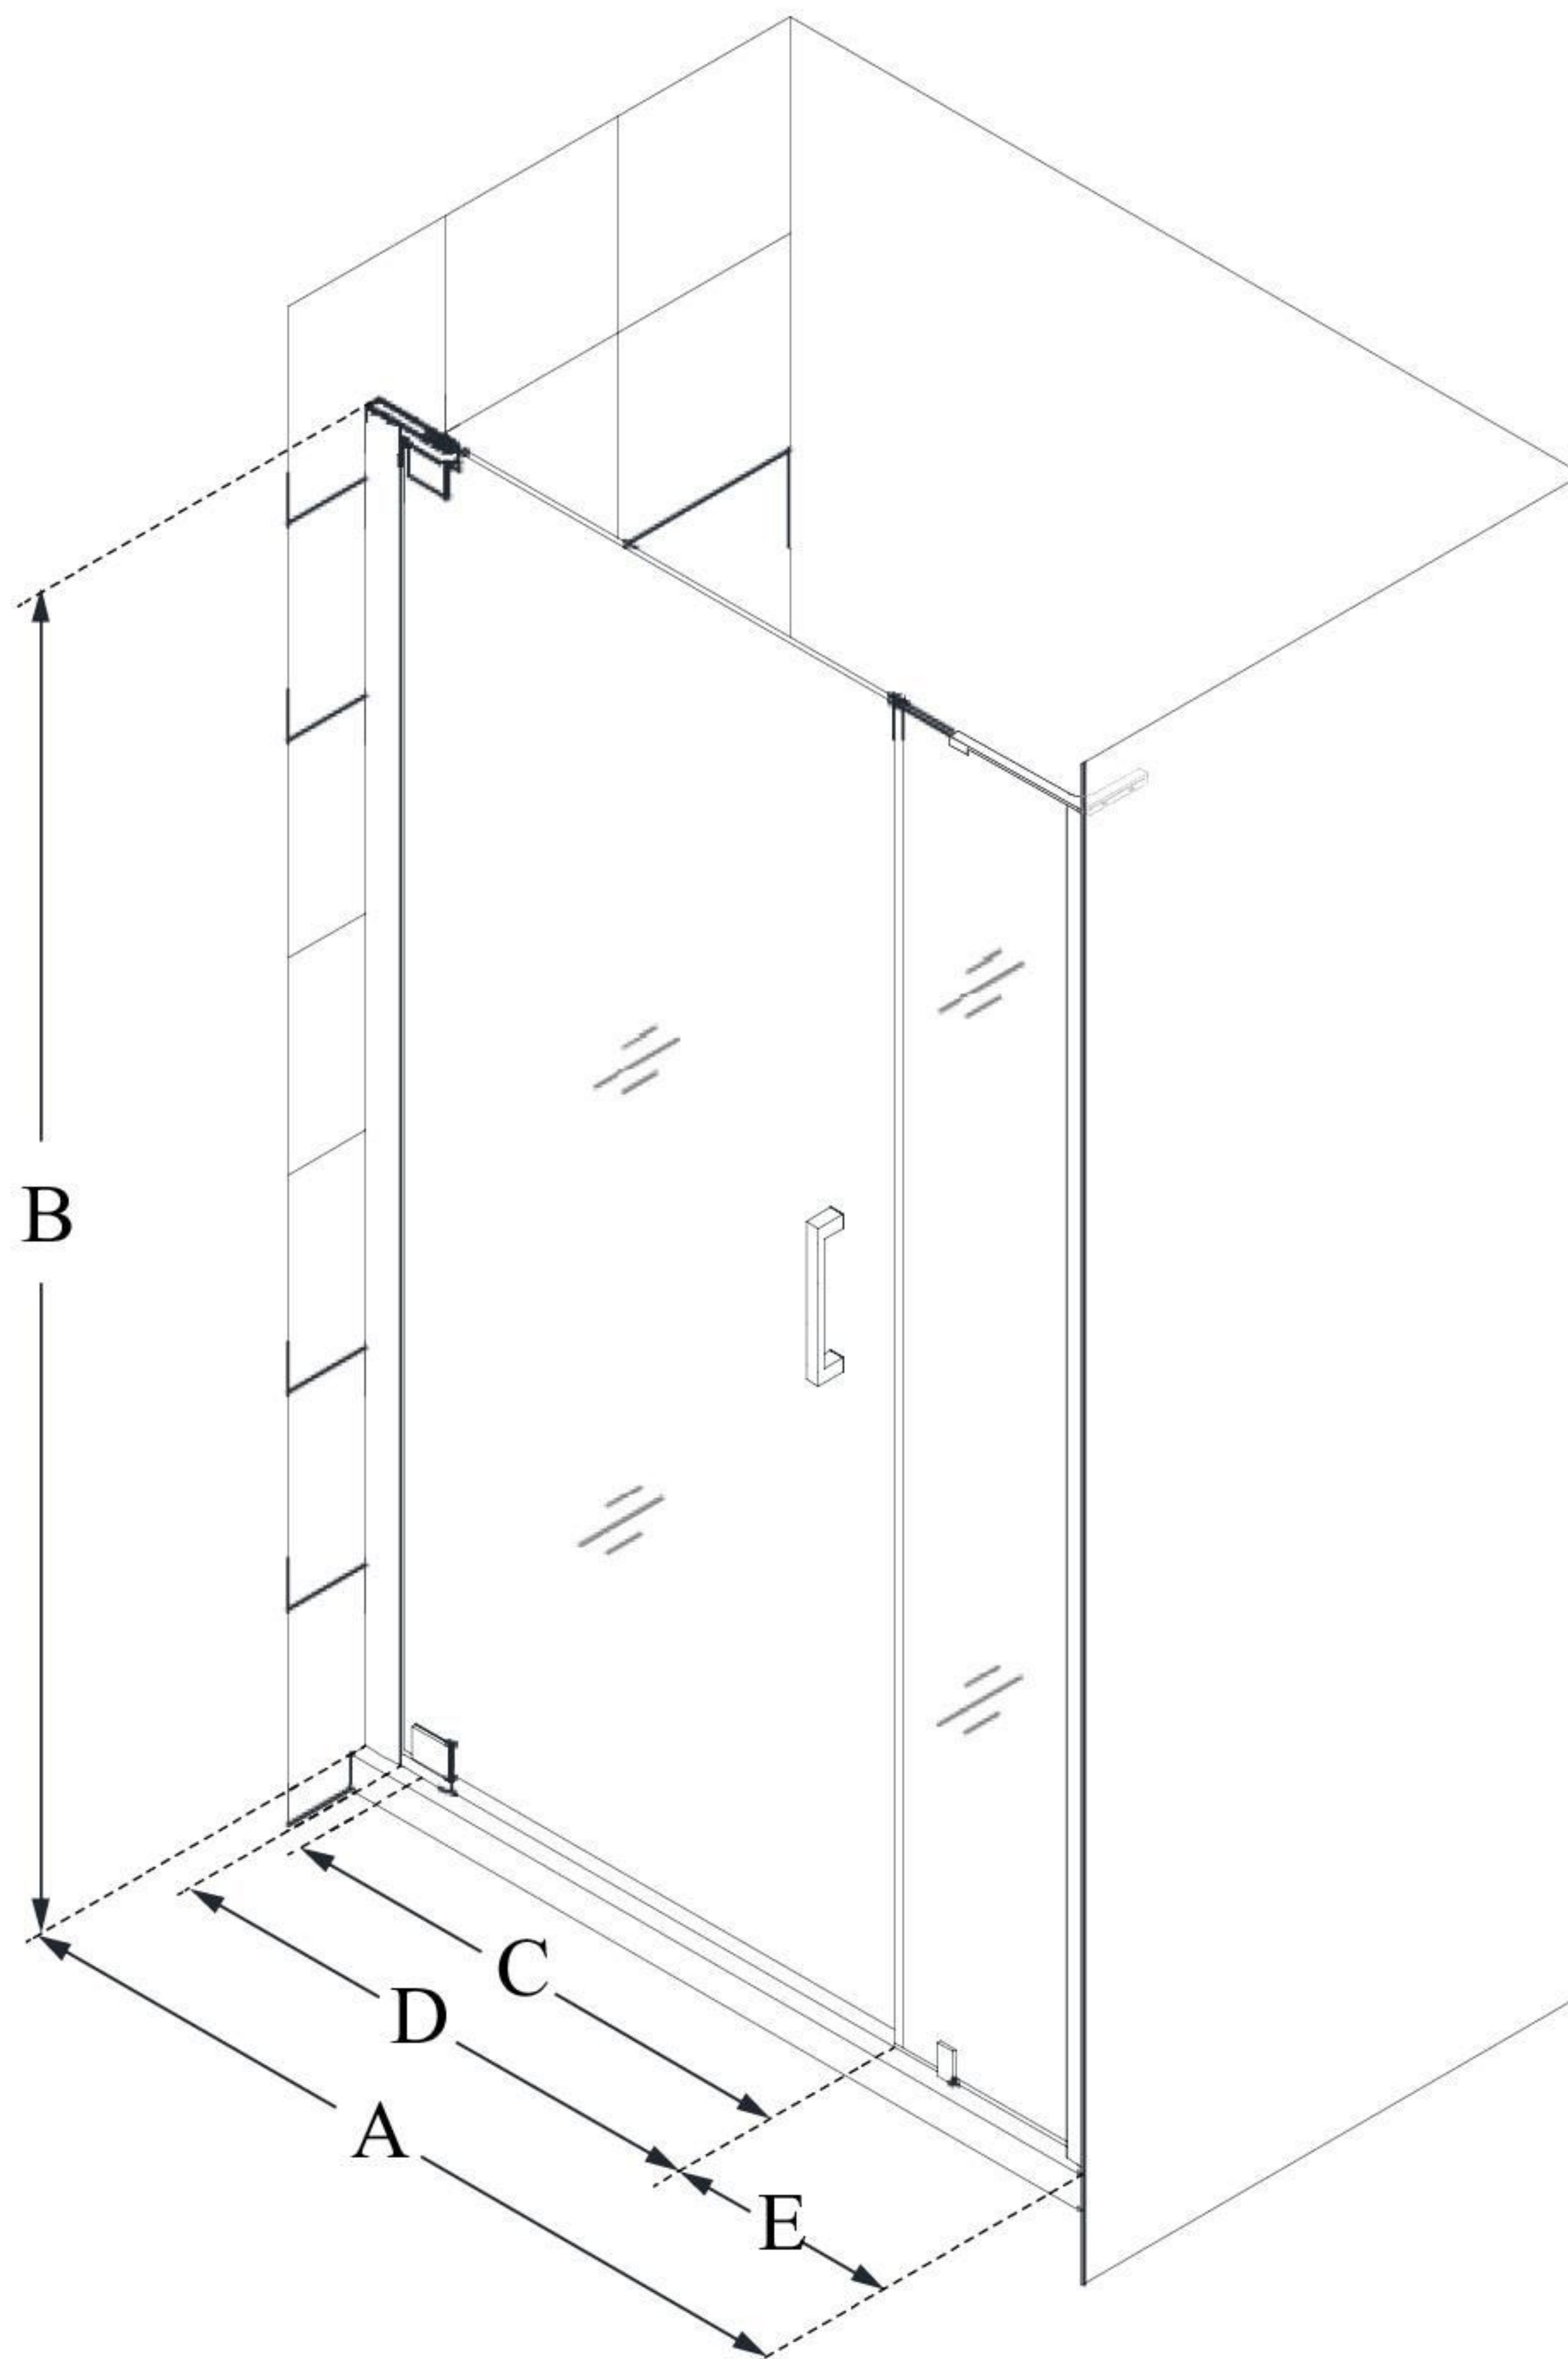

SHDR-4335120

ELEGANCE-LS

DreamLine Elegance-LS 45 3/4 -
47 3/4 in. W x 72 in. H Frameless
Pivot Shower Door

PIVOT DOOR

CONFIGURATION DIMENSIONS:

A: 45 3/4" - 47 3/4"

MODEL WIDTH

B: 72"

MODEL HEIGHT

C: 28 1/4"

ACCESS WIDTH

D: 31 1/4"

DOOR WIDTH

E: 12"

INLINE PANEL WIDTH

DreamLine reserves the right to update or modify the hardware or materials pictured without prior notice for the purpose of product improvement and customer satisfaction.