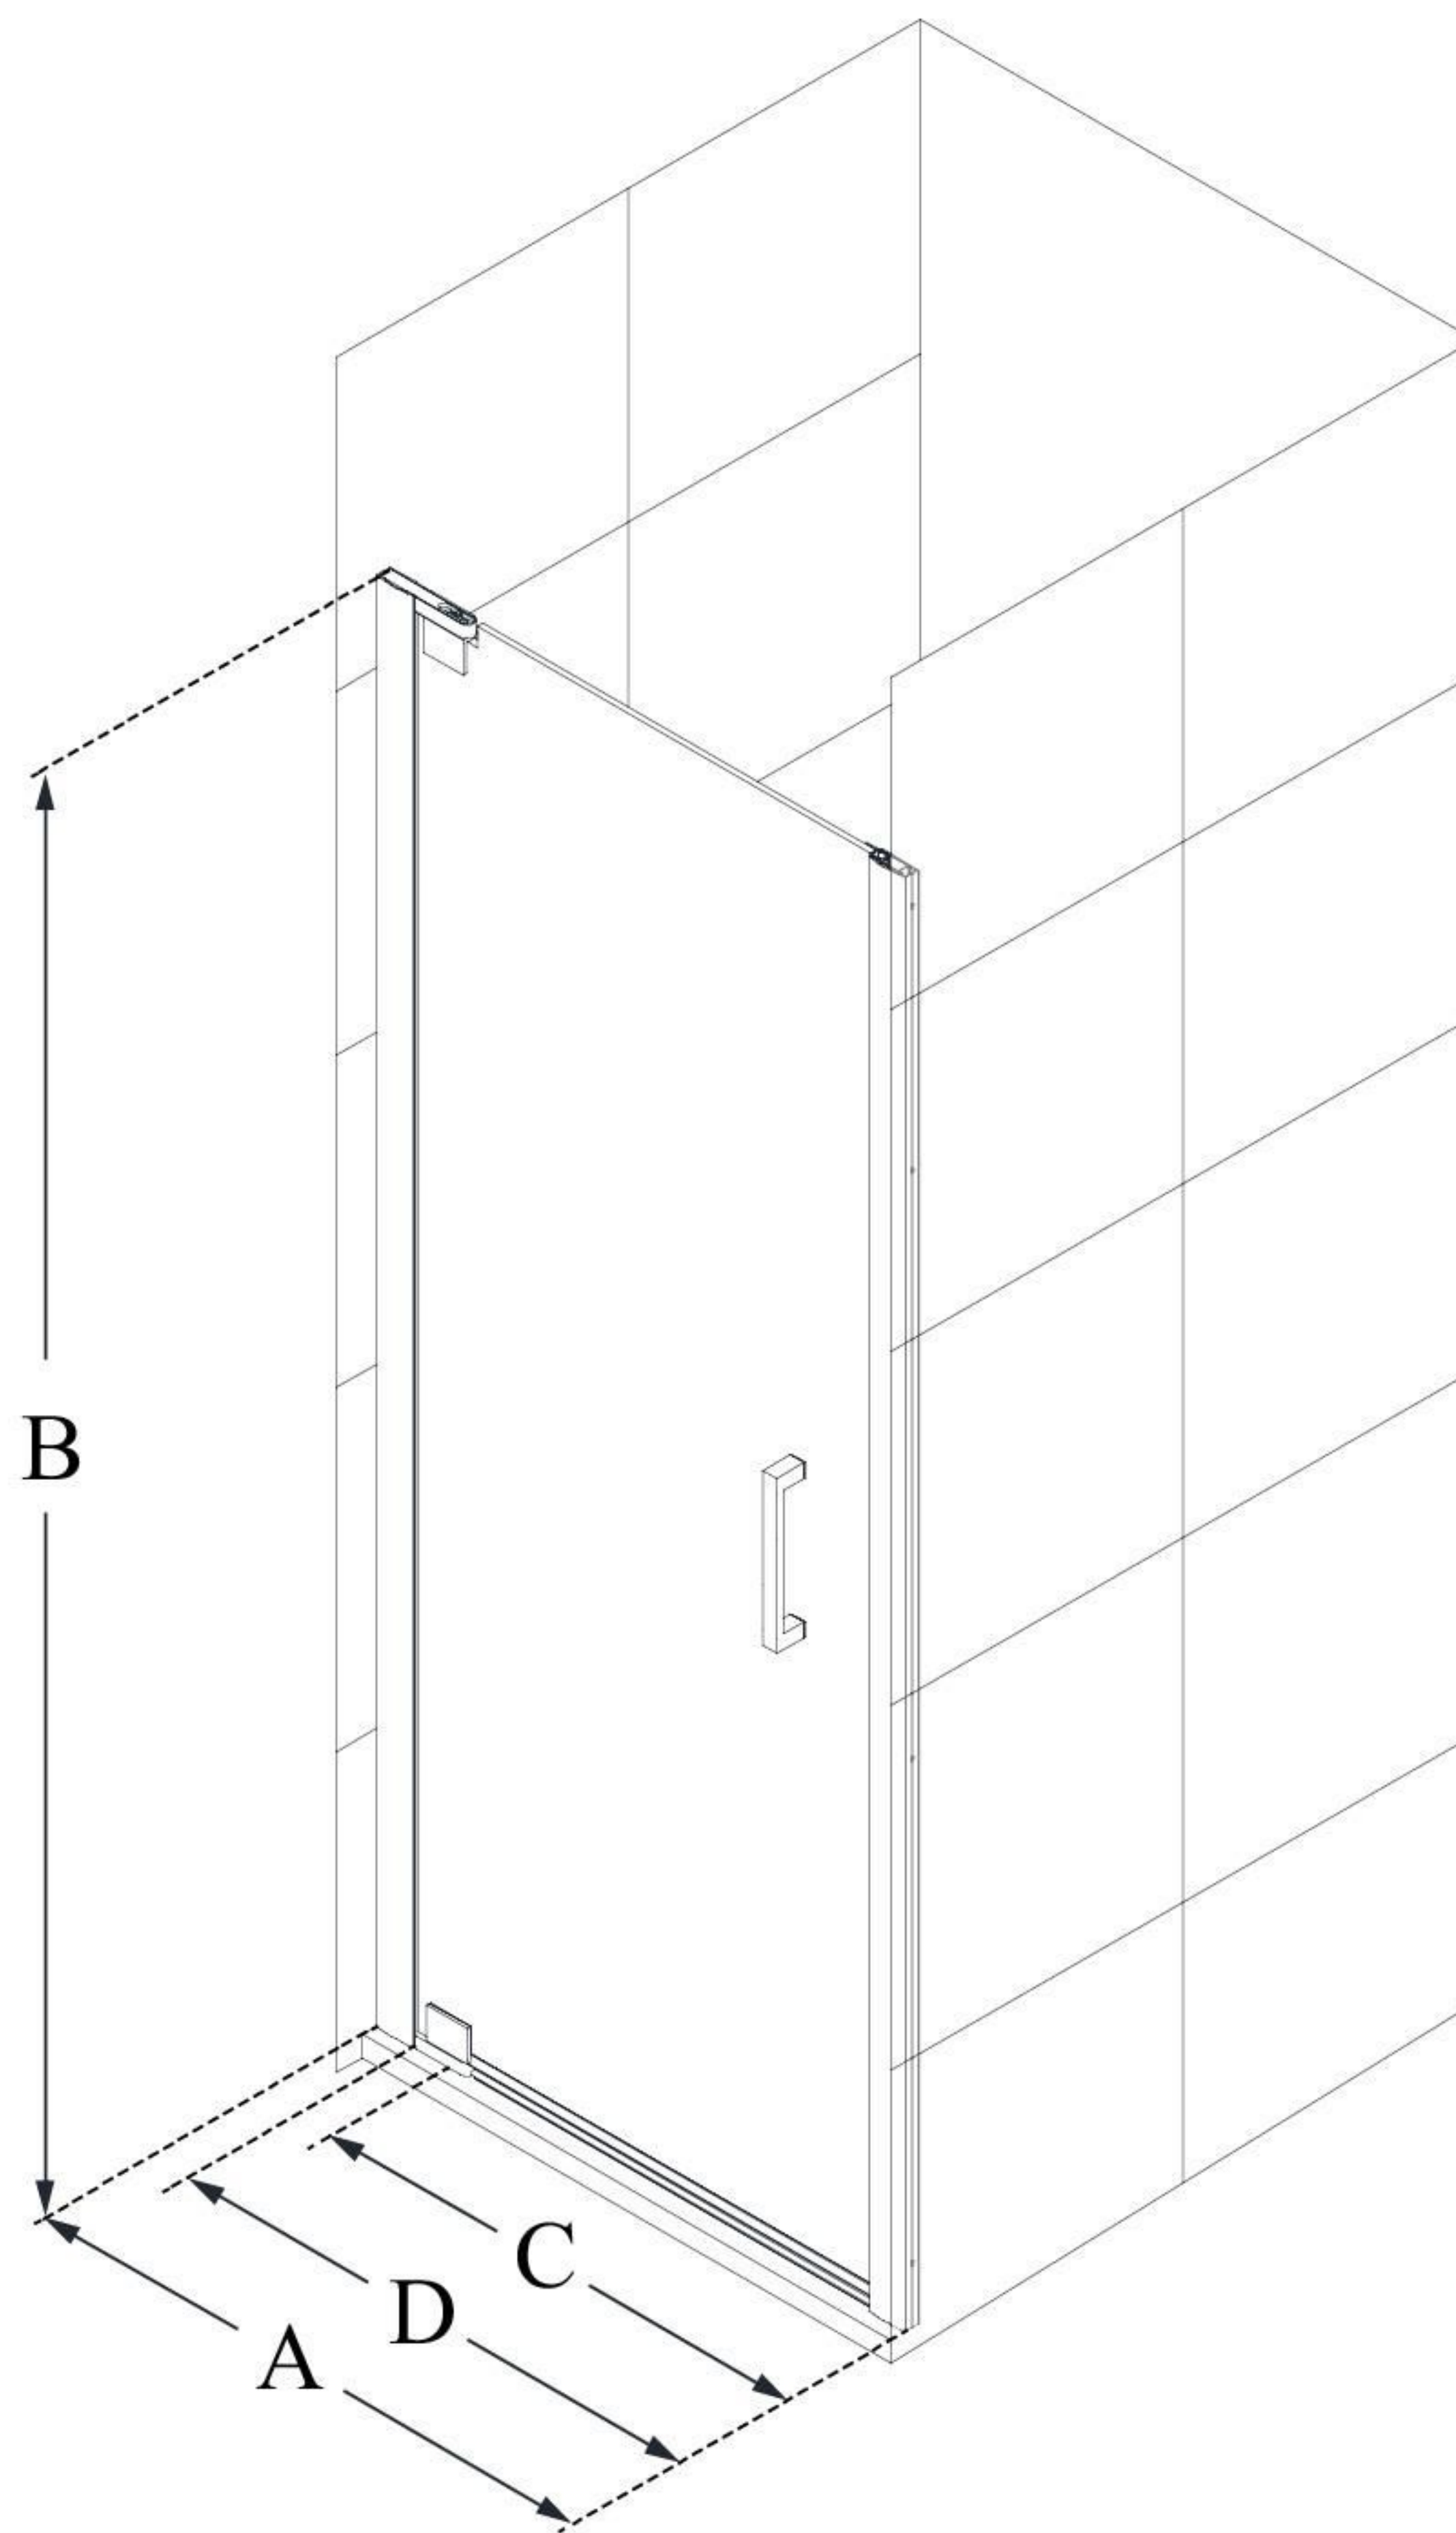

SHDR-4335000

ELEGANCE-LS

DreamLine Elegance-LS 35 3/4 -
37 3/4 in. W x 72 in. H Frameless
Pivot Shower Door

PIVOT DOOR

CONFIGURATION DIMENSIONS:

A: 35 3/4" - 37 3/4"

MODEL WIDTH

B: 72"

MODEL HEIGHT

C: 28 1/4"

ACCESS WIDTH

D: 31 1/4"

DOOR WIDTH

DreamLine reserves the right to update or modify the hardware or materials pictured without prior notice for the purpose of product improvement and customer satisfaction.