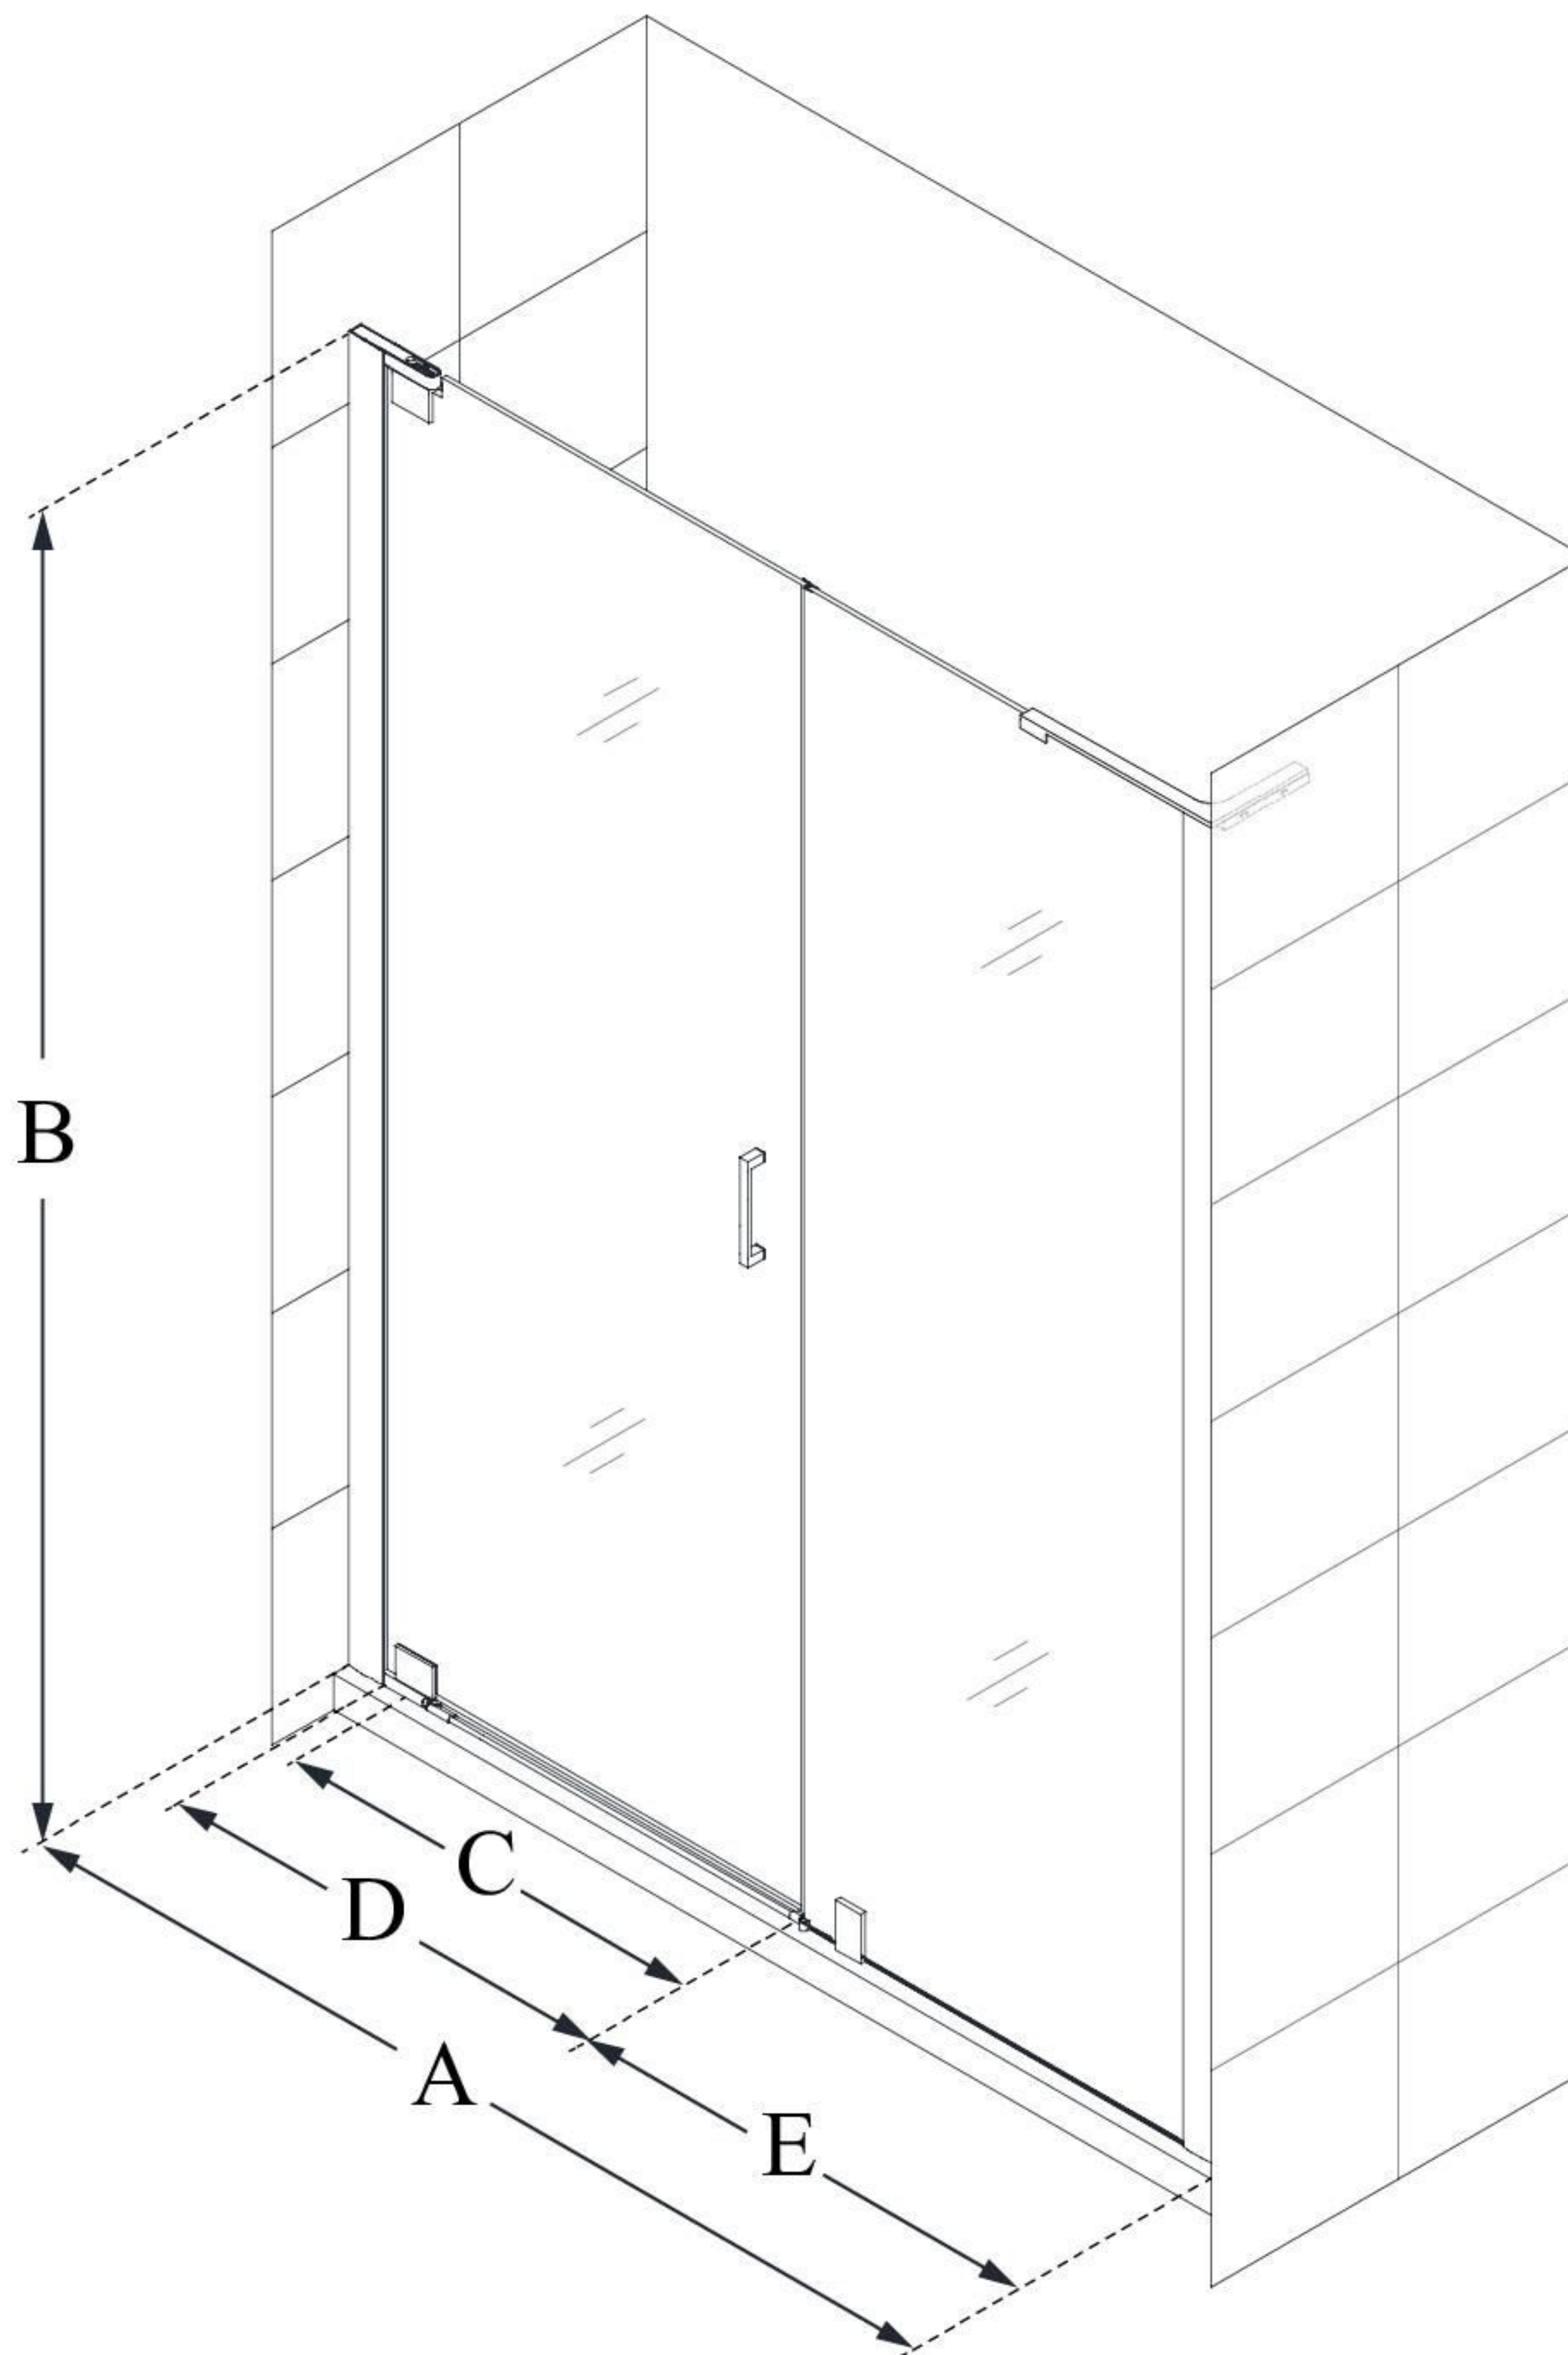

SHDR-4334240

ELEGANCE-LS

DreamLine Elegance-LS 56 - 58
in. W x 72 in. H Frameless Pivot
Shower Door

PIVOT DOOR

CONFIGURATION DIMENSIONS:

A: 56" - 58"

MODEL WIDTH

B: 72"

MODEL HEIGHT

C: 26 1/2"

ACCESS WIDTH

D: 29 1/2"

DOOR WIDTH

E: 24"

INLINE PANEL WIDTH

DreamLine reserves the right to update or modify the hardware or materials pictured without prior notice for the purpose of product improvement and customer satisfaction.