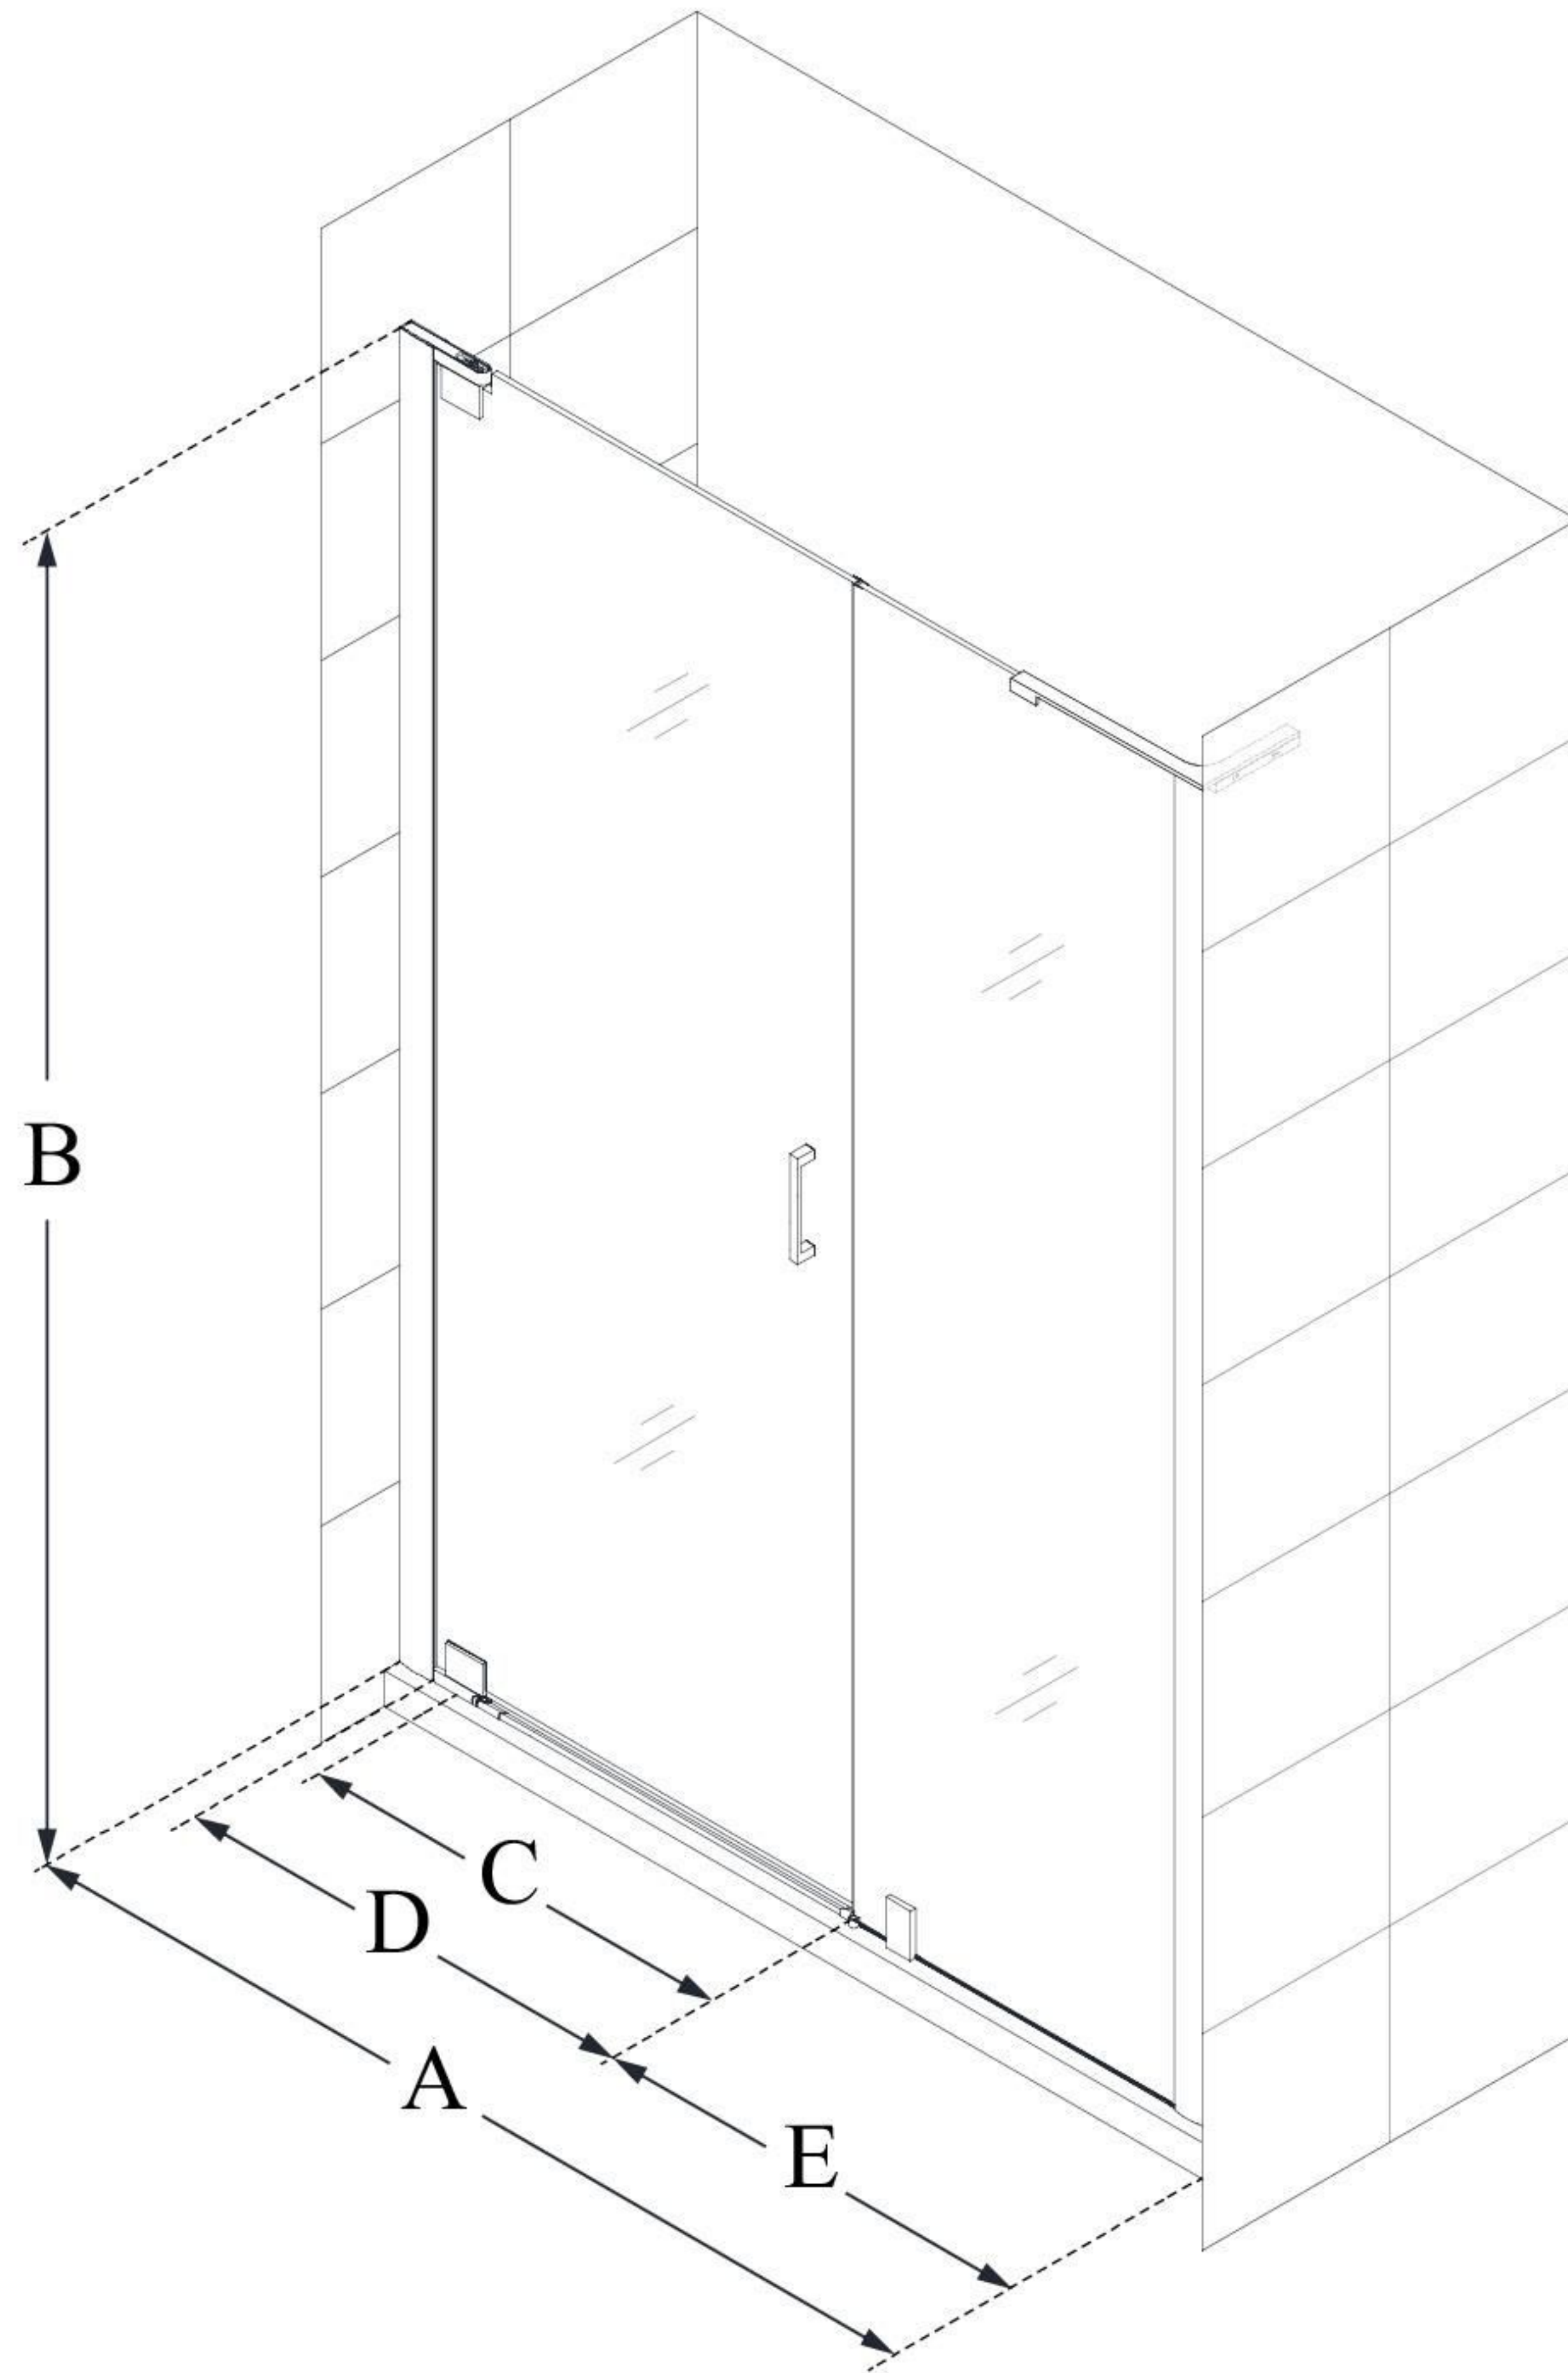

SHDR-4334180

ELEGANCE-LS

DreamLine Elegance-LS 50 - 52
in. W x 72 in. H Frameless Pivot
Shower Door

PIVOT DOOR

CONFIGURATION DIMENSIONS:

A: 50" - 52"

MODEL WIDTH

B: 72"

MODEL HEIGHT

C: 26 1/2"

ACCESS WIDTH

D: 29 1/2"

DOOR WIDTH

E: 18"

INLINE PANEL WIDTH

DreamLine reserves the right to update or modify the hardware or materials pictured without prior notice for the purpose of product improvement and customer satisfaction.