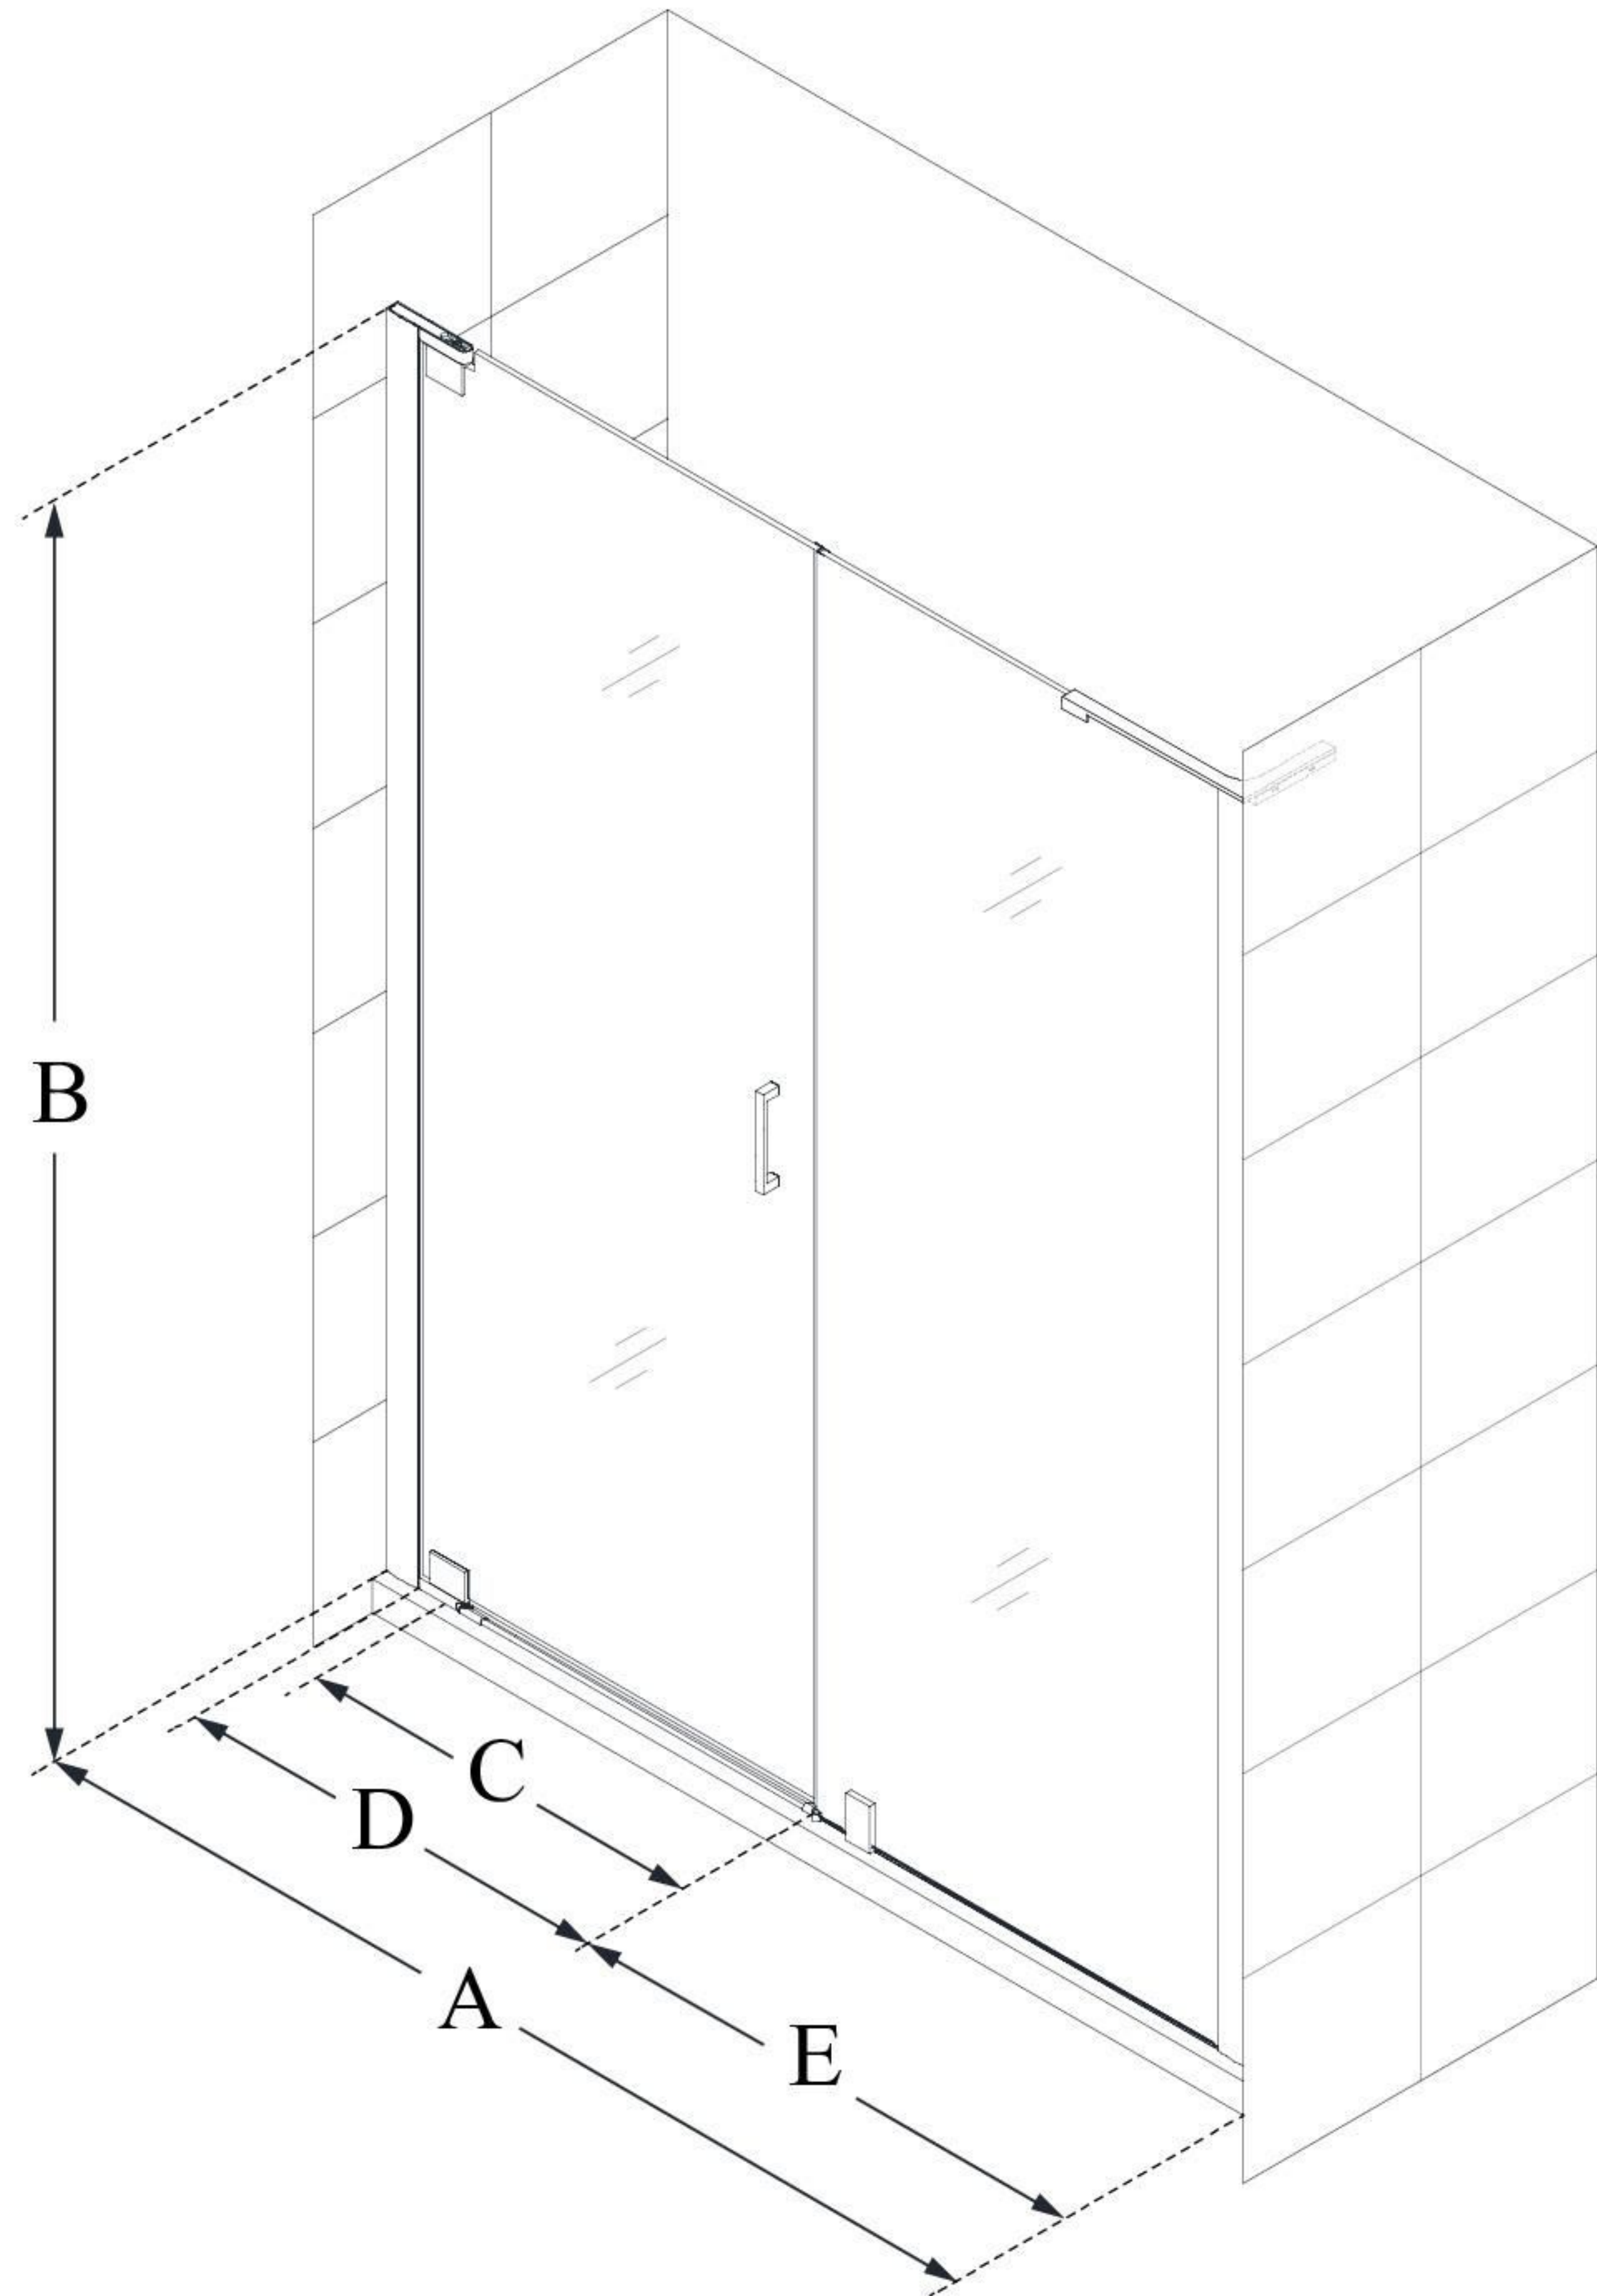

SHDR-4332300

ELEGANCE-LS

DreamLine Elegance-LS 60 1/4 -
62 1/4 in. W x 72 in. H Frameless
Pivot Shower Door

PIVOT DOOR

CONFIGURATION DIMENSIONS:

A: 60 1/4" - 62 1/4"

MODEL WIDTH

B: 72"

MODEL HEIGHT

C: 24 3/4"

ACCESS WIDTH

D: 27 3/4"

DOOR WIDTH

E: 30"

INLINE PANEL WIDTH

DreamLine reserves the right to update or modify the hardware or materials pictured without prior notice for the purpose of product improvement and customer satisfaction.