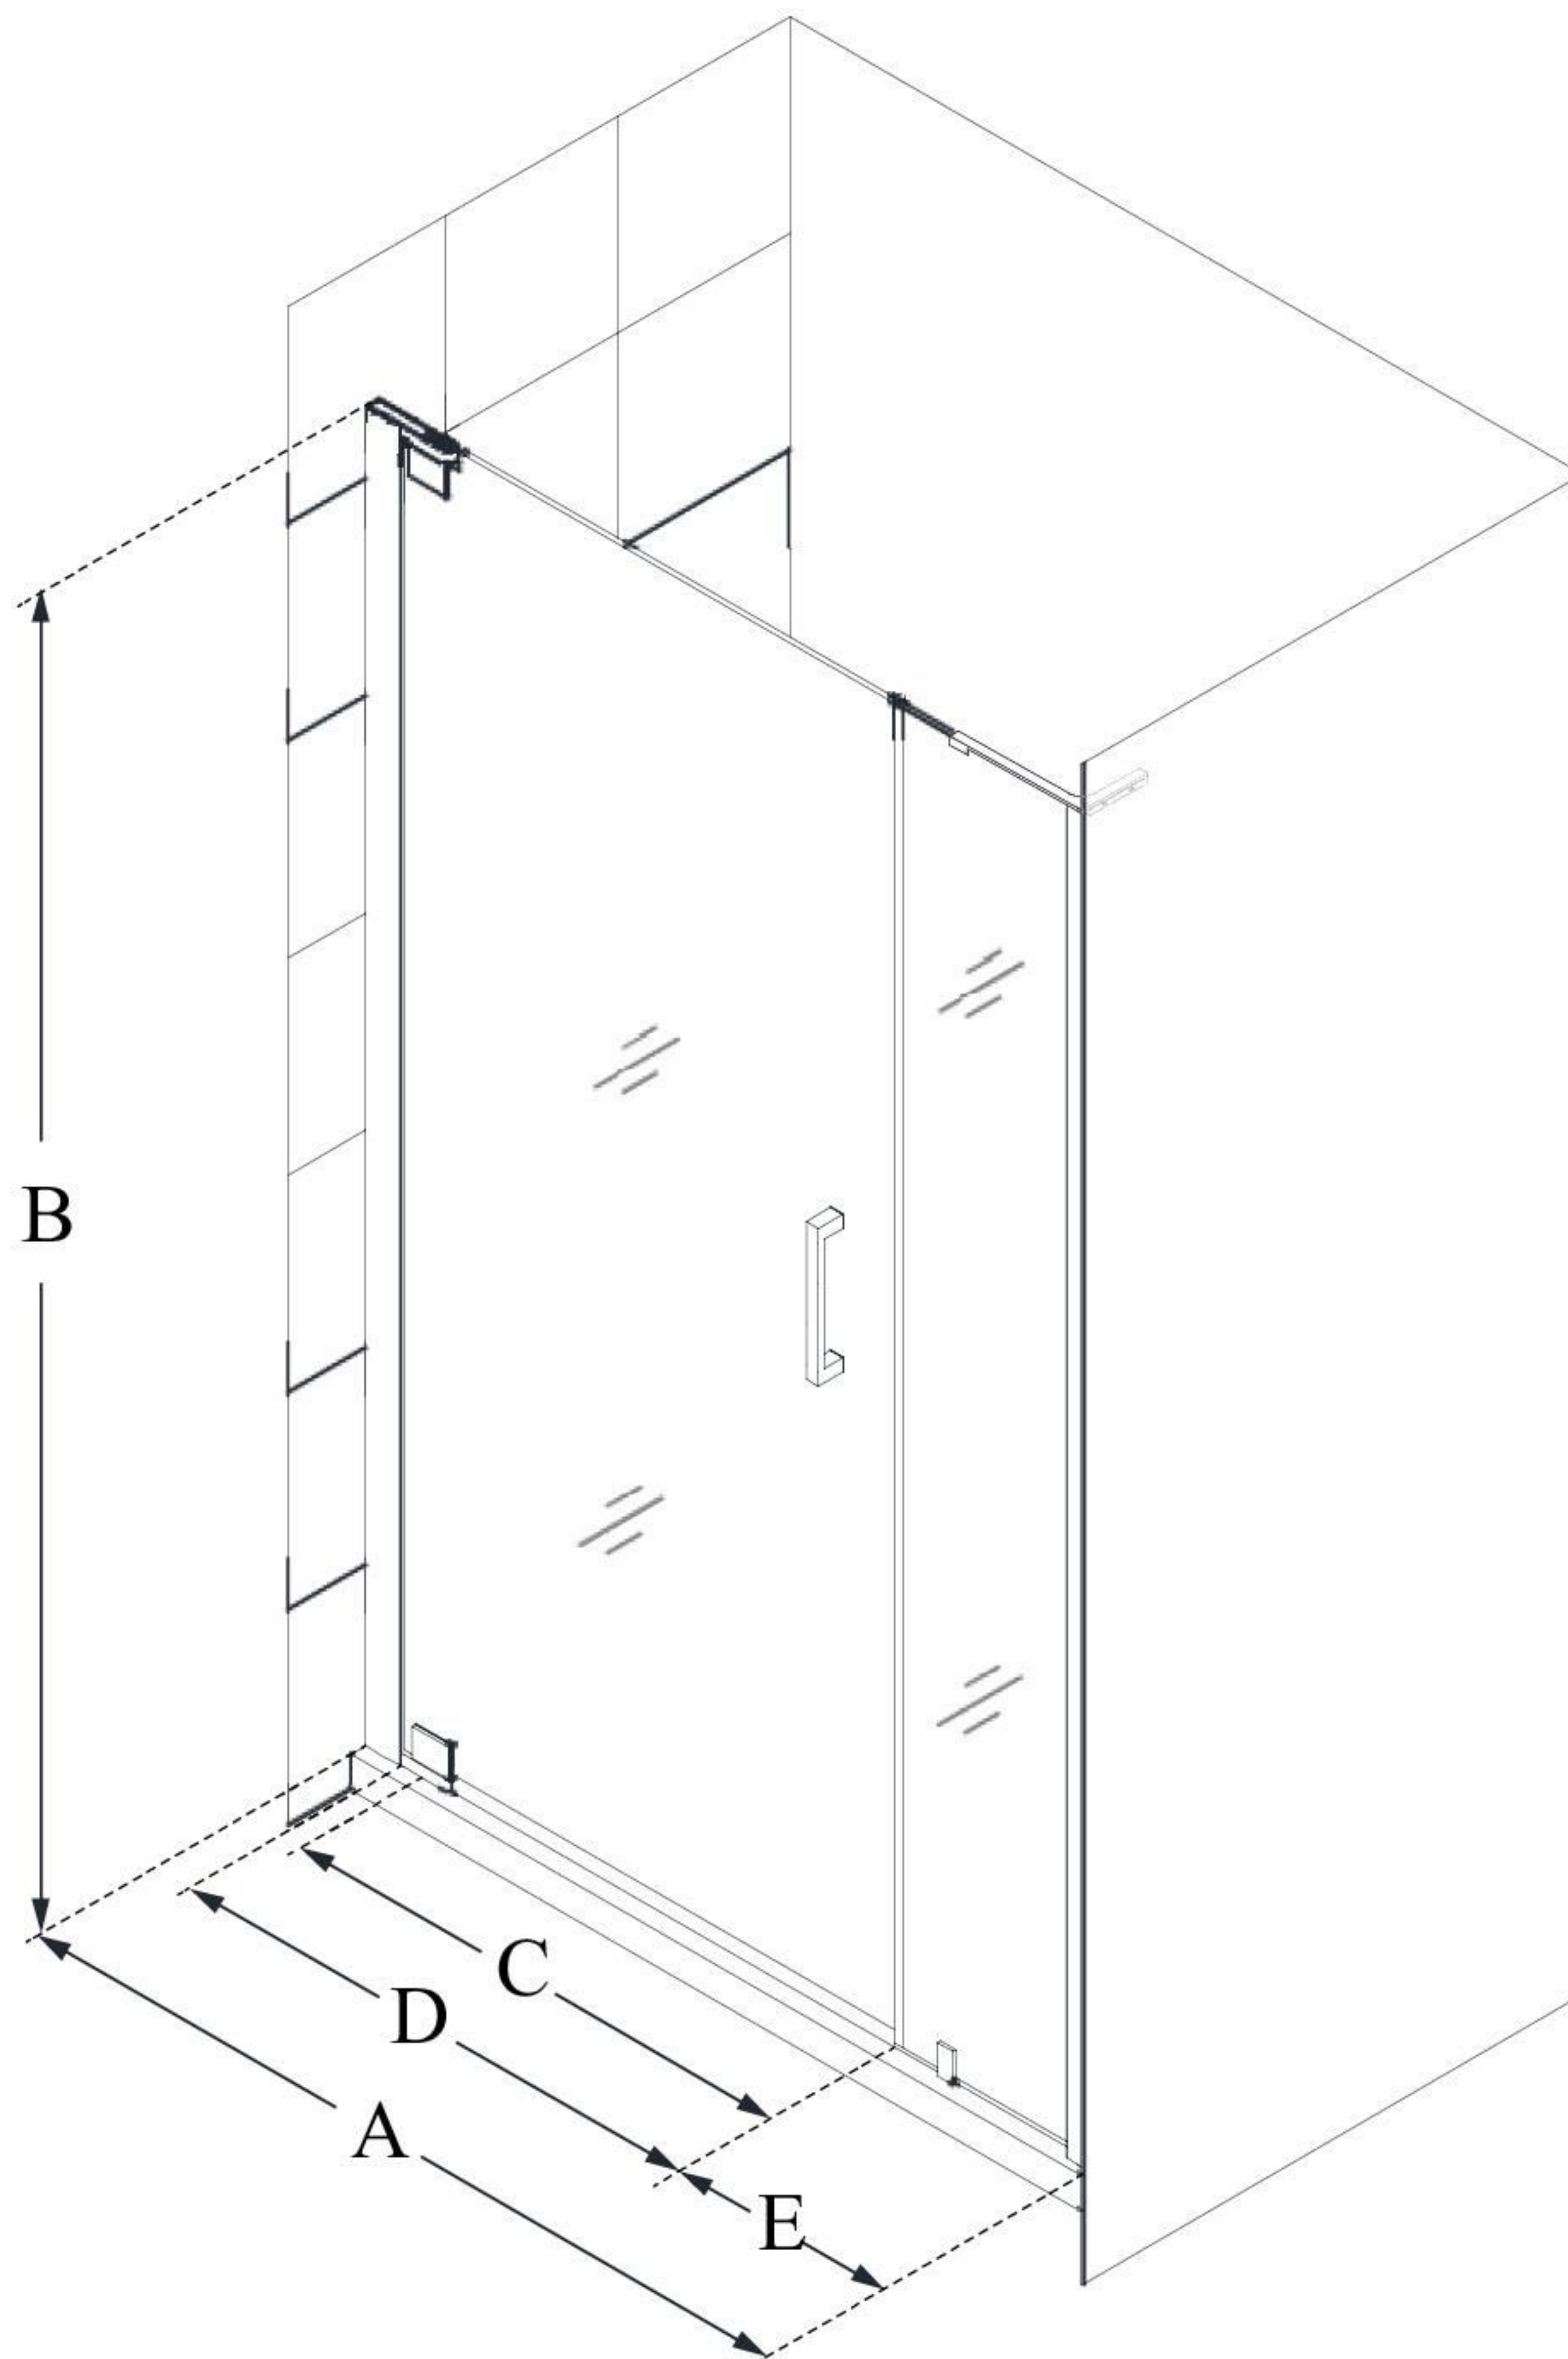

SHDR-4332120

ELEGANCE-LS

DreamLine Elegance-LS 42 1/4 -
44 1/4 in. W x 72 in. H Frameless
Pivot Shower Door

PIVOT DOOR

CONFIGURATION DIMENSIONS:

A: 42 1/4" - 44 1/4"

MODEL WIDTH

B: 72"

MODEL HEIGHT

C: 24 3/4"

ACCESS WIDTH

D: 27 3/4"

DOOR WIDTH

E: 12"

INLINE PANEL WIDTH

DreamLine reserves the right to update or modify the hardware or materials pictured without prior notice for the purpose of product improvement and customer satisfaction.