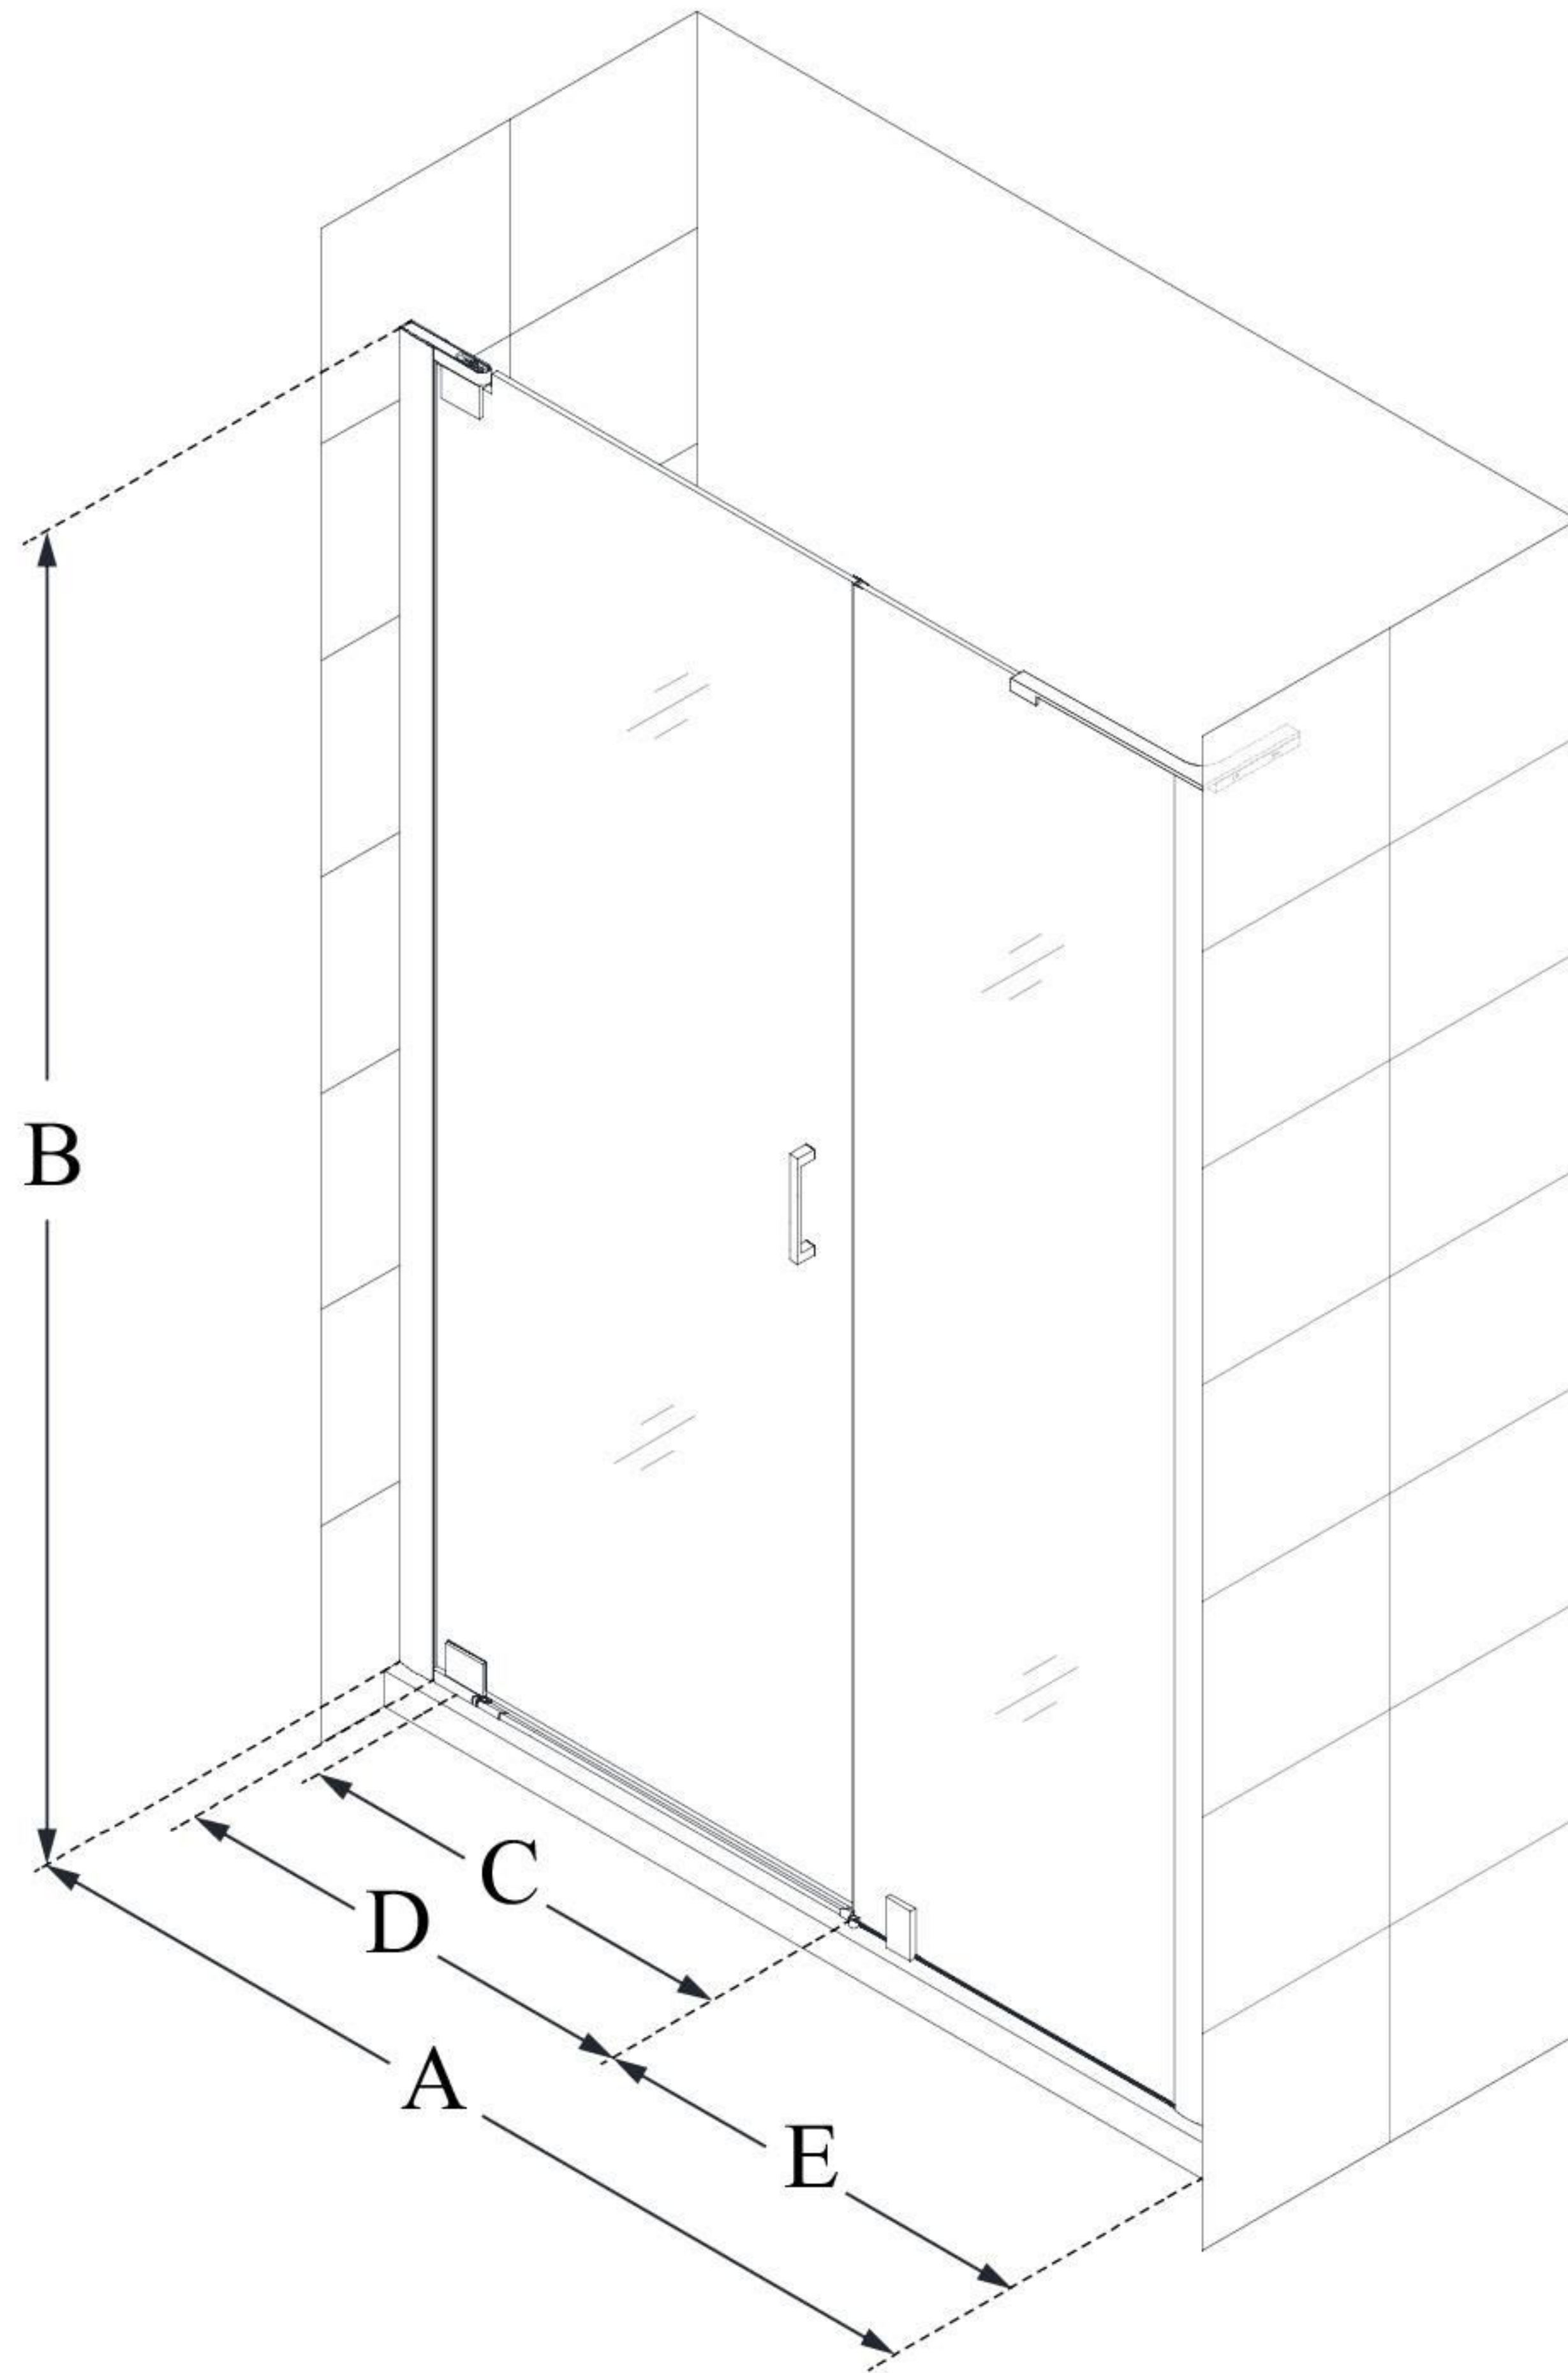

SHDR-4330180

ELEGANCE-LS

DreamLine Elegance-LS 46 1/2 -
48 1/2 in. W x 72 in. H Frameless
Pivot Shower Door

PIVOT DOOR

CONFIGURATION DIMENSIONS:

A: 46 1/2" - 48 1/2"

MODEL WIDTH

B: 72"

MODEL HEIGHT

C: 23"

ACCESS WIDTH

D: 26"

DOOR WIDTH

E: 18"

INLINE PANEL WIDTH

DreamLine reserves the right to update or modify the hardware or materials pictured without prior notice for the purpose of product improvement and customer satisfaction.