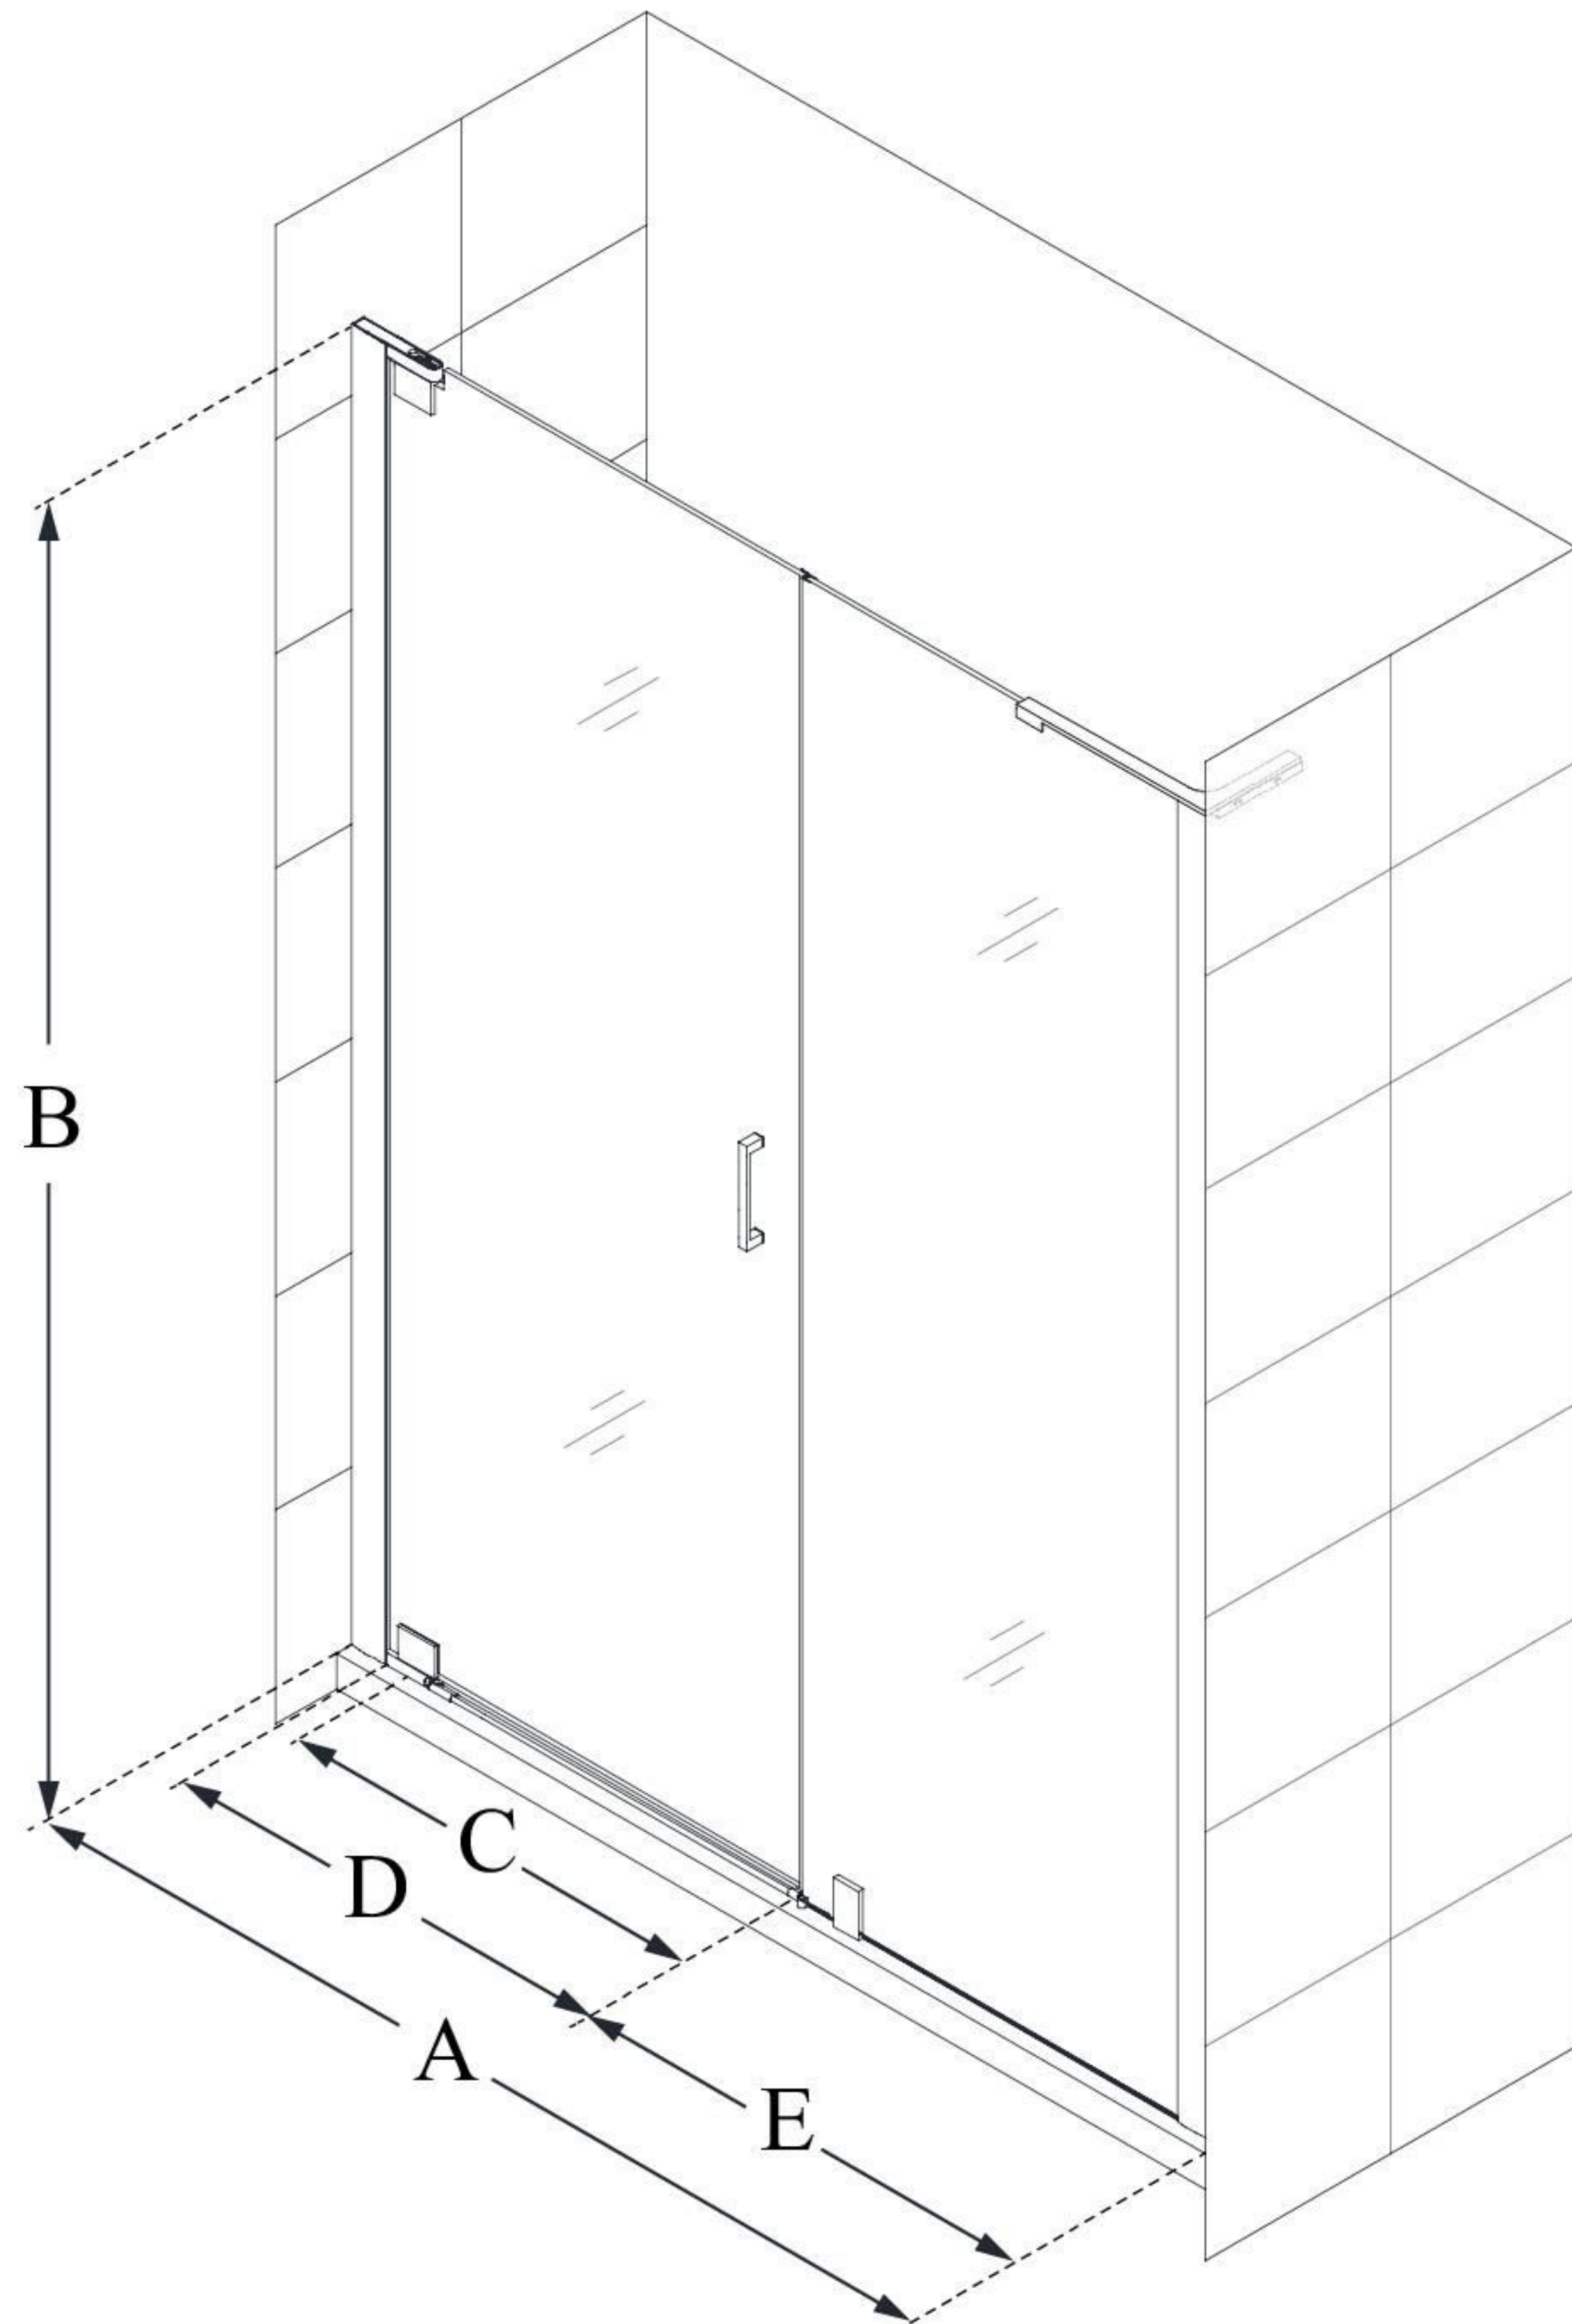

SHDR-4328240

ELEGANCE-LS

DreamLine Elegance-LS 50 3/4 -
52 3/4 in. W x 72 in. H Frameless
Pivot Shower Door

PIVOT DOOR

CONFIGURATION DIMENSIONS:

A: 50 3/4" - 52 3/4"

MODEL WIDTH

B: 72"

MODEL HEIGHT

C: 21 1/4"

ACCESS WIDTH

D: 24 1/4"

DOOR WIDTH

E: 24"

INLINE PANEL WIDTH

DreamLine reserves the right to update or modify the hardware or materials pictured without prior notice for the purpose of product improvement and customer satisfaction.