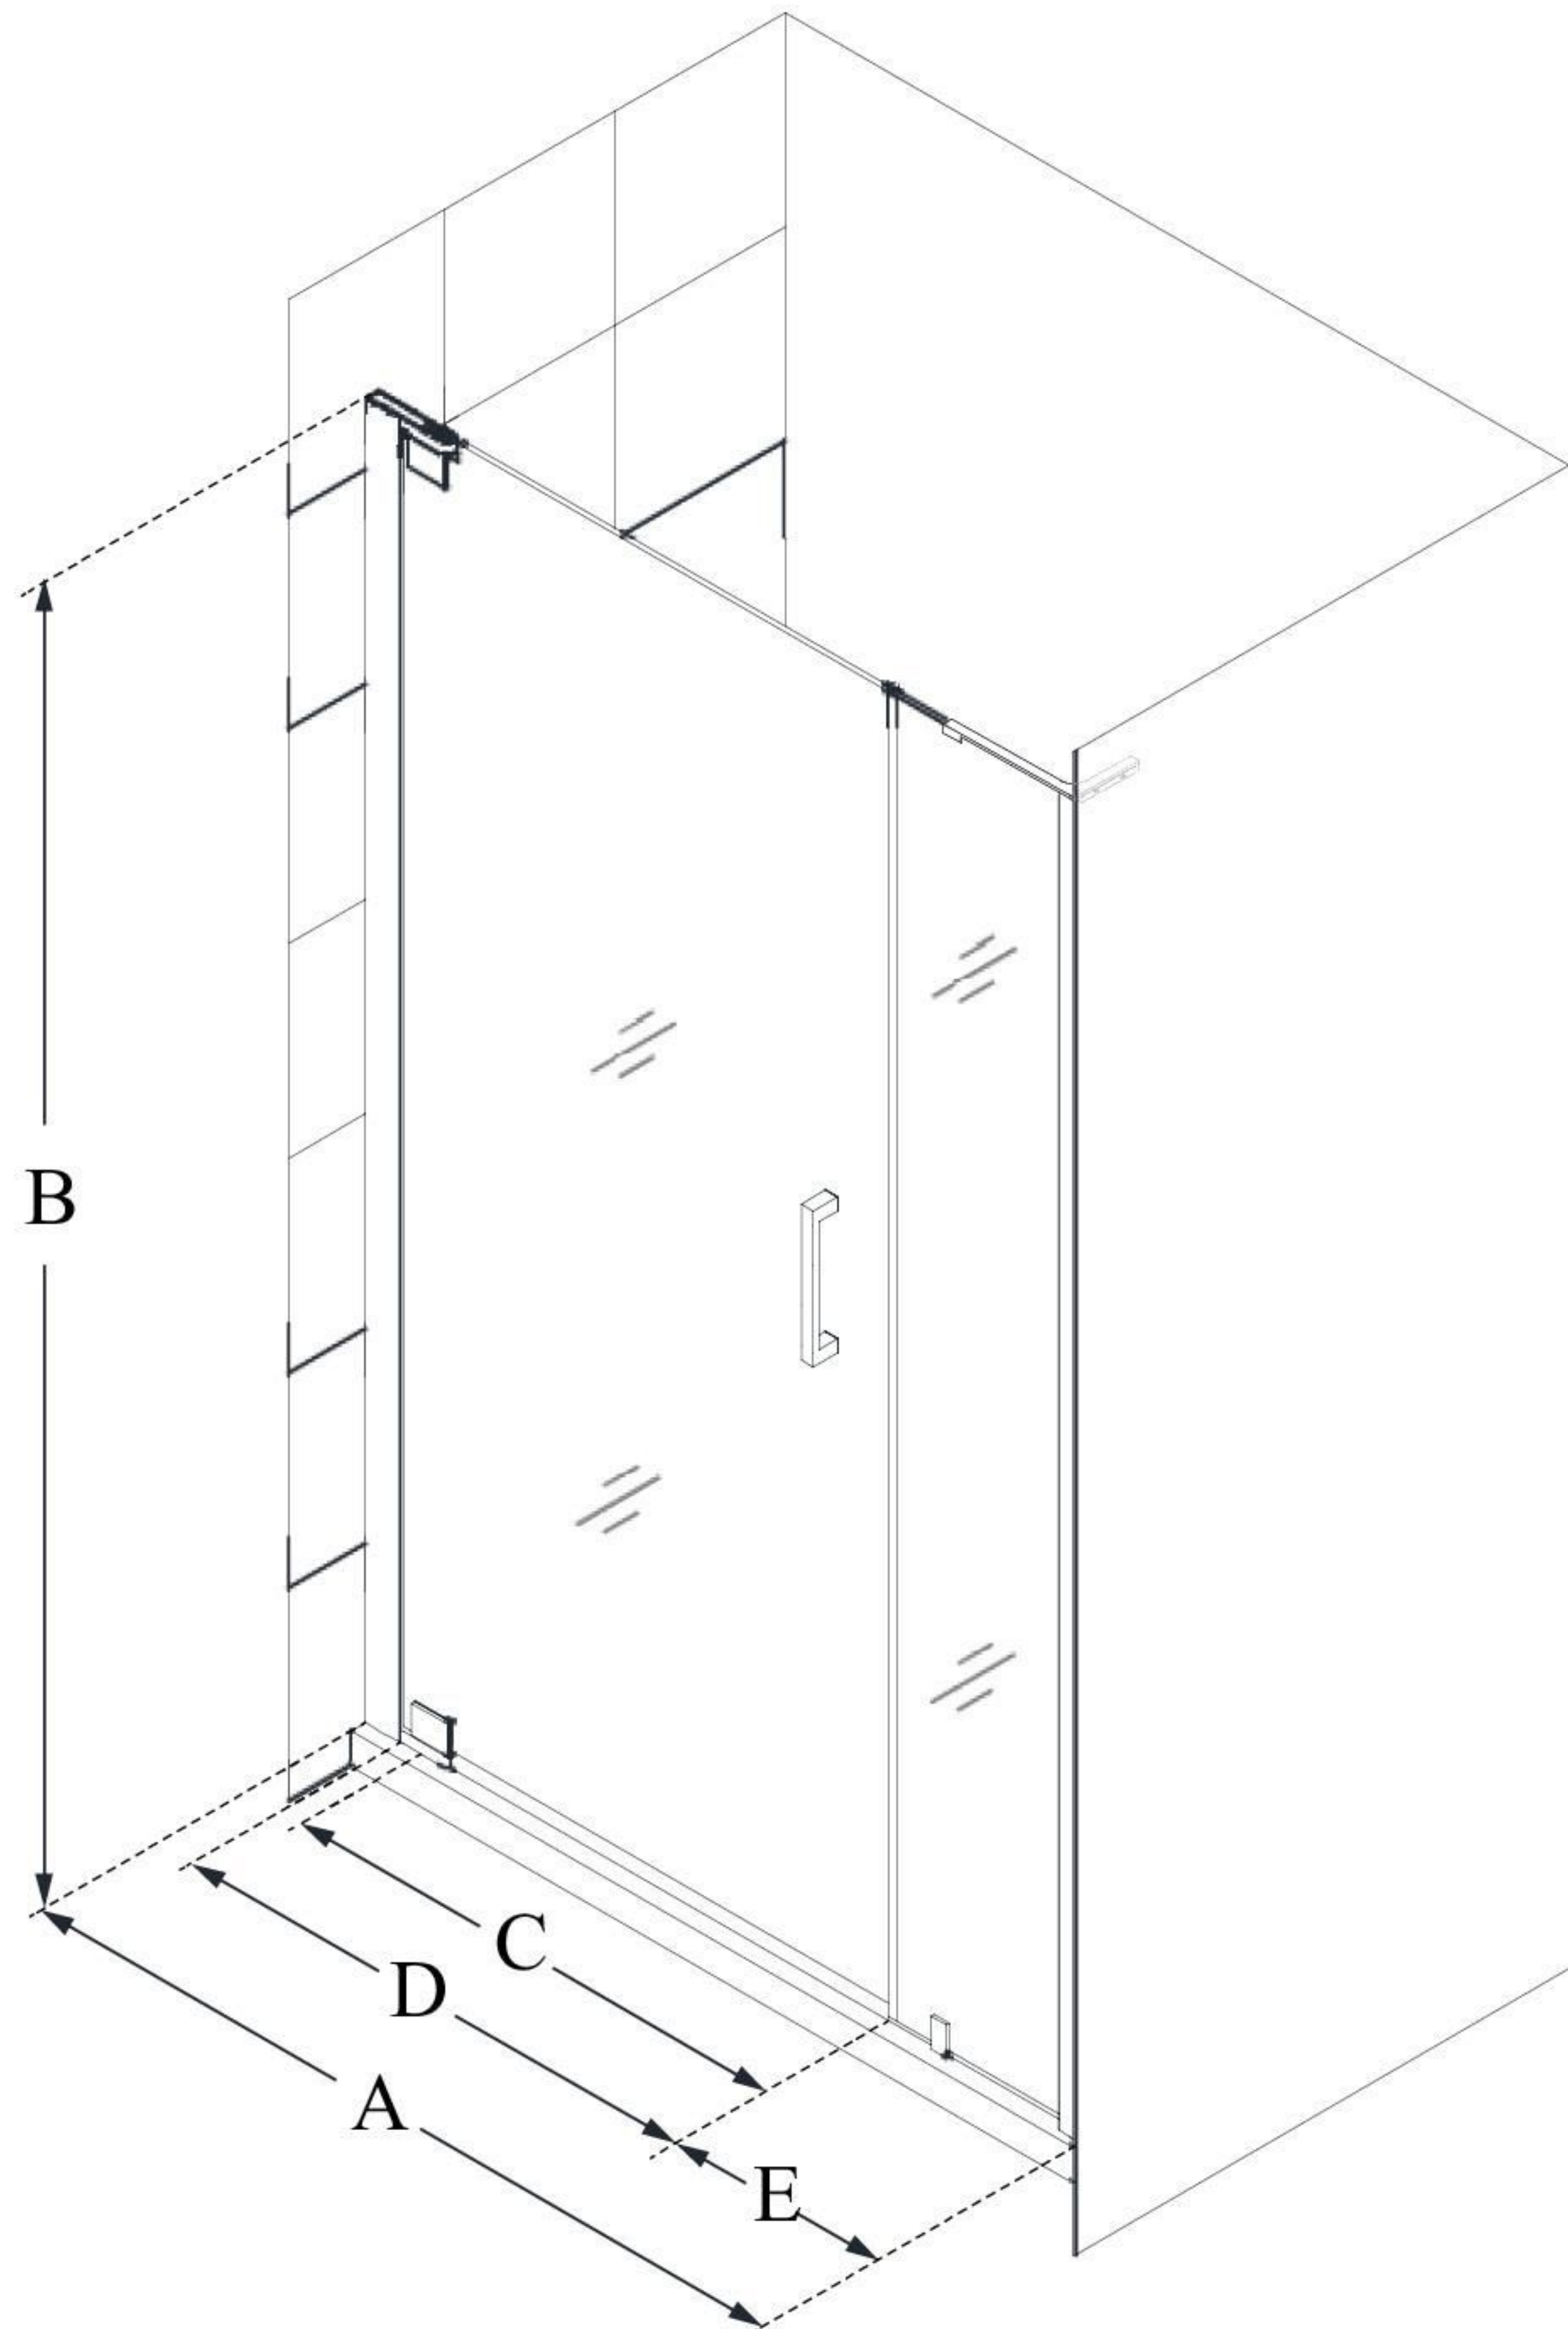

## **ELEGANCE-LS**

DreamLine Elegance-LS 38 3/4 -  
40 3/4 in. W x 72 in. H Frameless  
Pivot Shower Door

**PIVOT DOOR**

### **CONFIGURATION DIMENSIONS:**

**A: 38 3/4" - 40 3/4"**

MODEL WIDTH

**B: 72"**

MODEL HEIGHT

**C: 21 1/4"**

ACCESS WIDTH

**D: 24 1/4"**

DOOR WIDTH

**E: 12"**

INLINE PANEL WIDTH

DreamLine reserves the right to update or modify the hardware or materials pictured without prior notice for the purpose of product improvement and customer satisfaction.