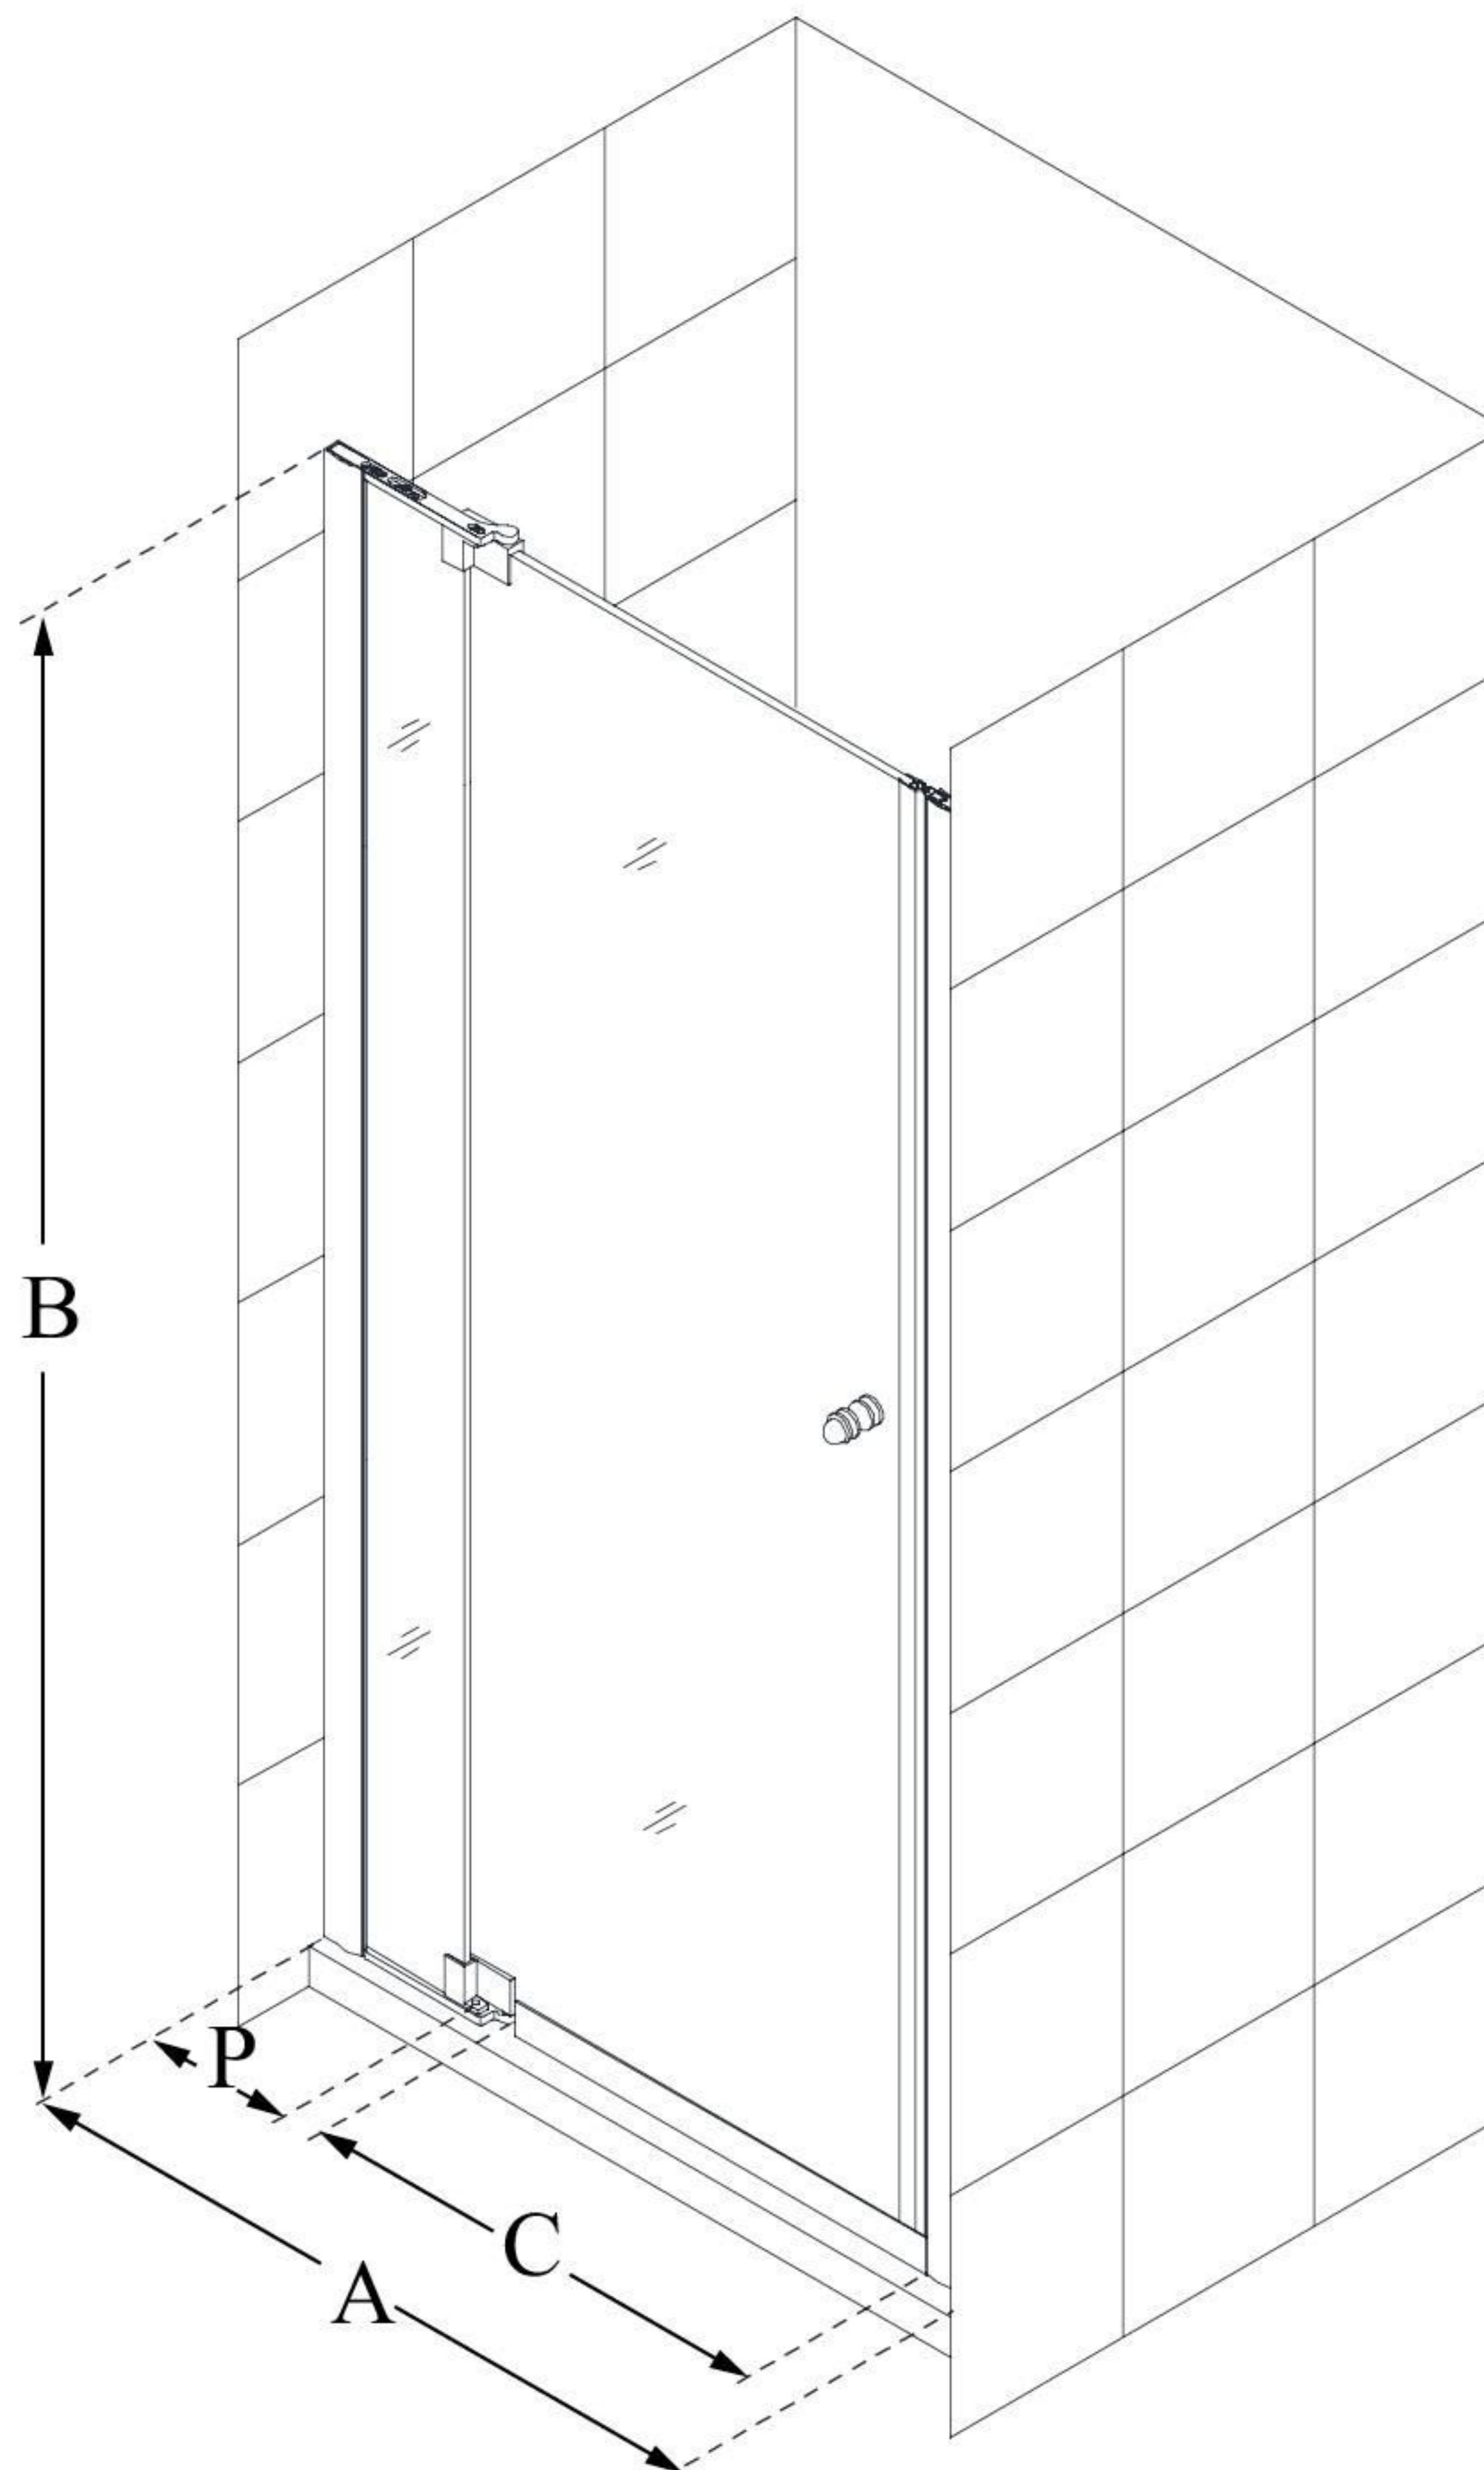

# ALLURE

DreamLine Allure 37-38" W x 73" H  
Frameless Pivot Shower Door

**PIVOT DOOR**

## CONFIGURATION DIMENSIONS:

**A: 37 - 38"**

MODEL WIDTH

**B: 73"**

MODEL HEIGHT

**C: 24 3/4 - 30 3/4"**

ACCESS WIDTH

**D: 32 1/4"**

DOOR WIDTH

**E: --**

INLINE PANEL WIDTH

**P: 7 5/8"**

PIVOT PANEL WIDTH

DreamLine reserves the right to update or modify the hardware or materials pictured without prior notice for the purpose of product improvement and customer satisfaction.