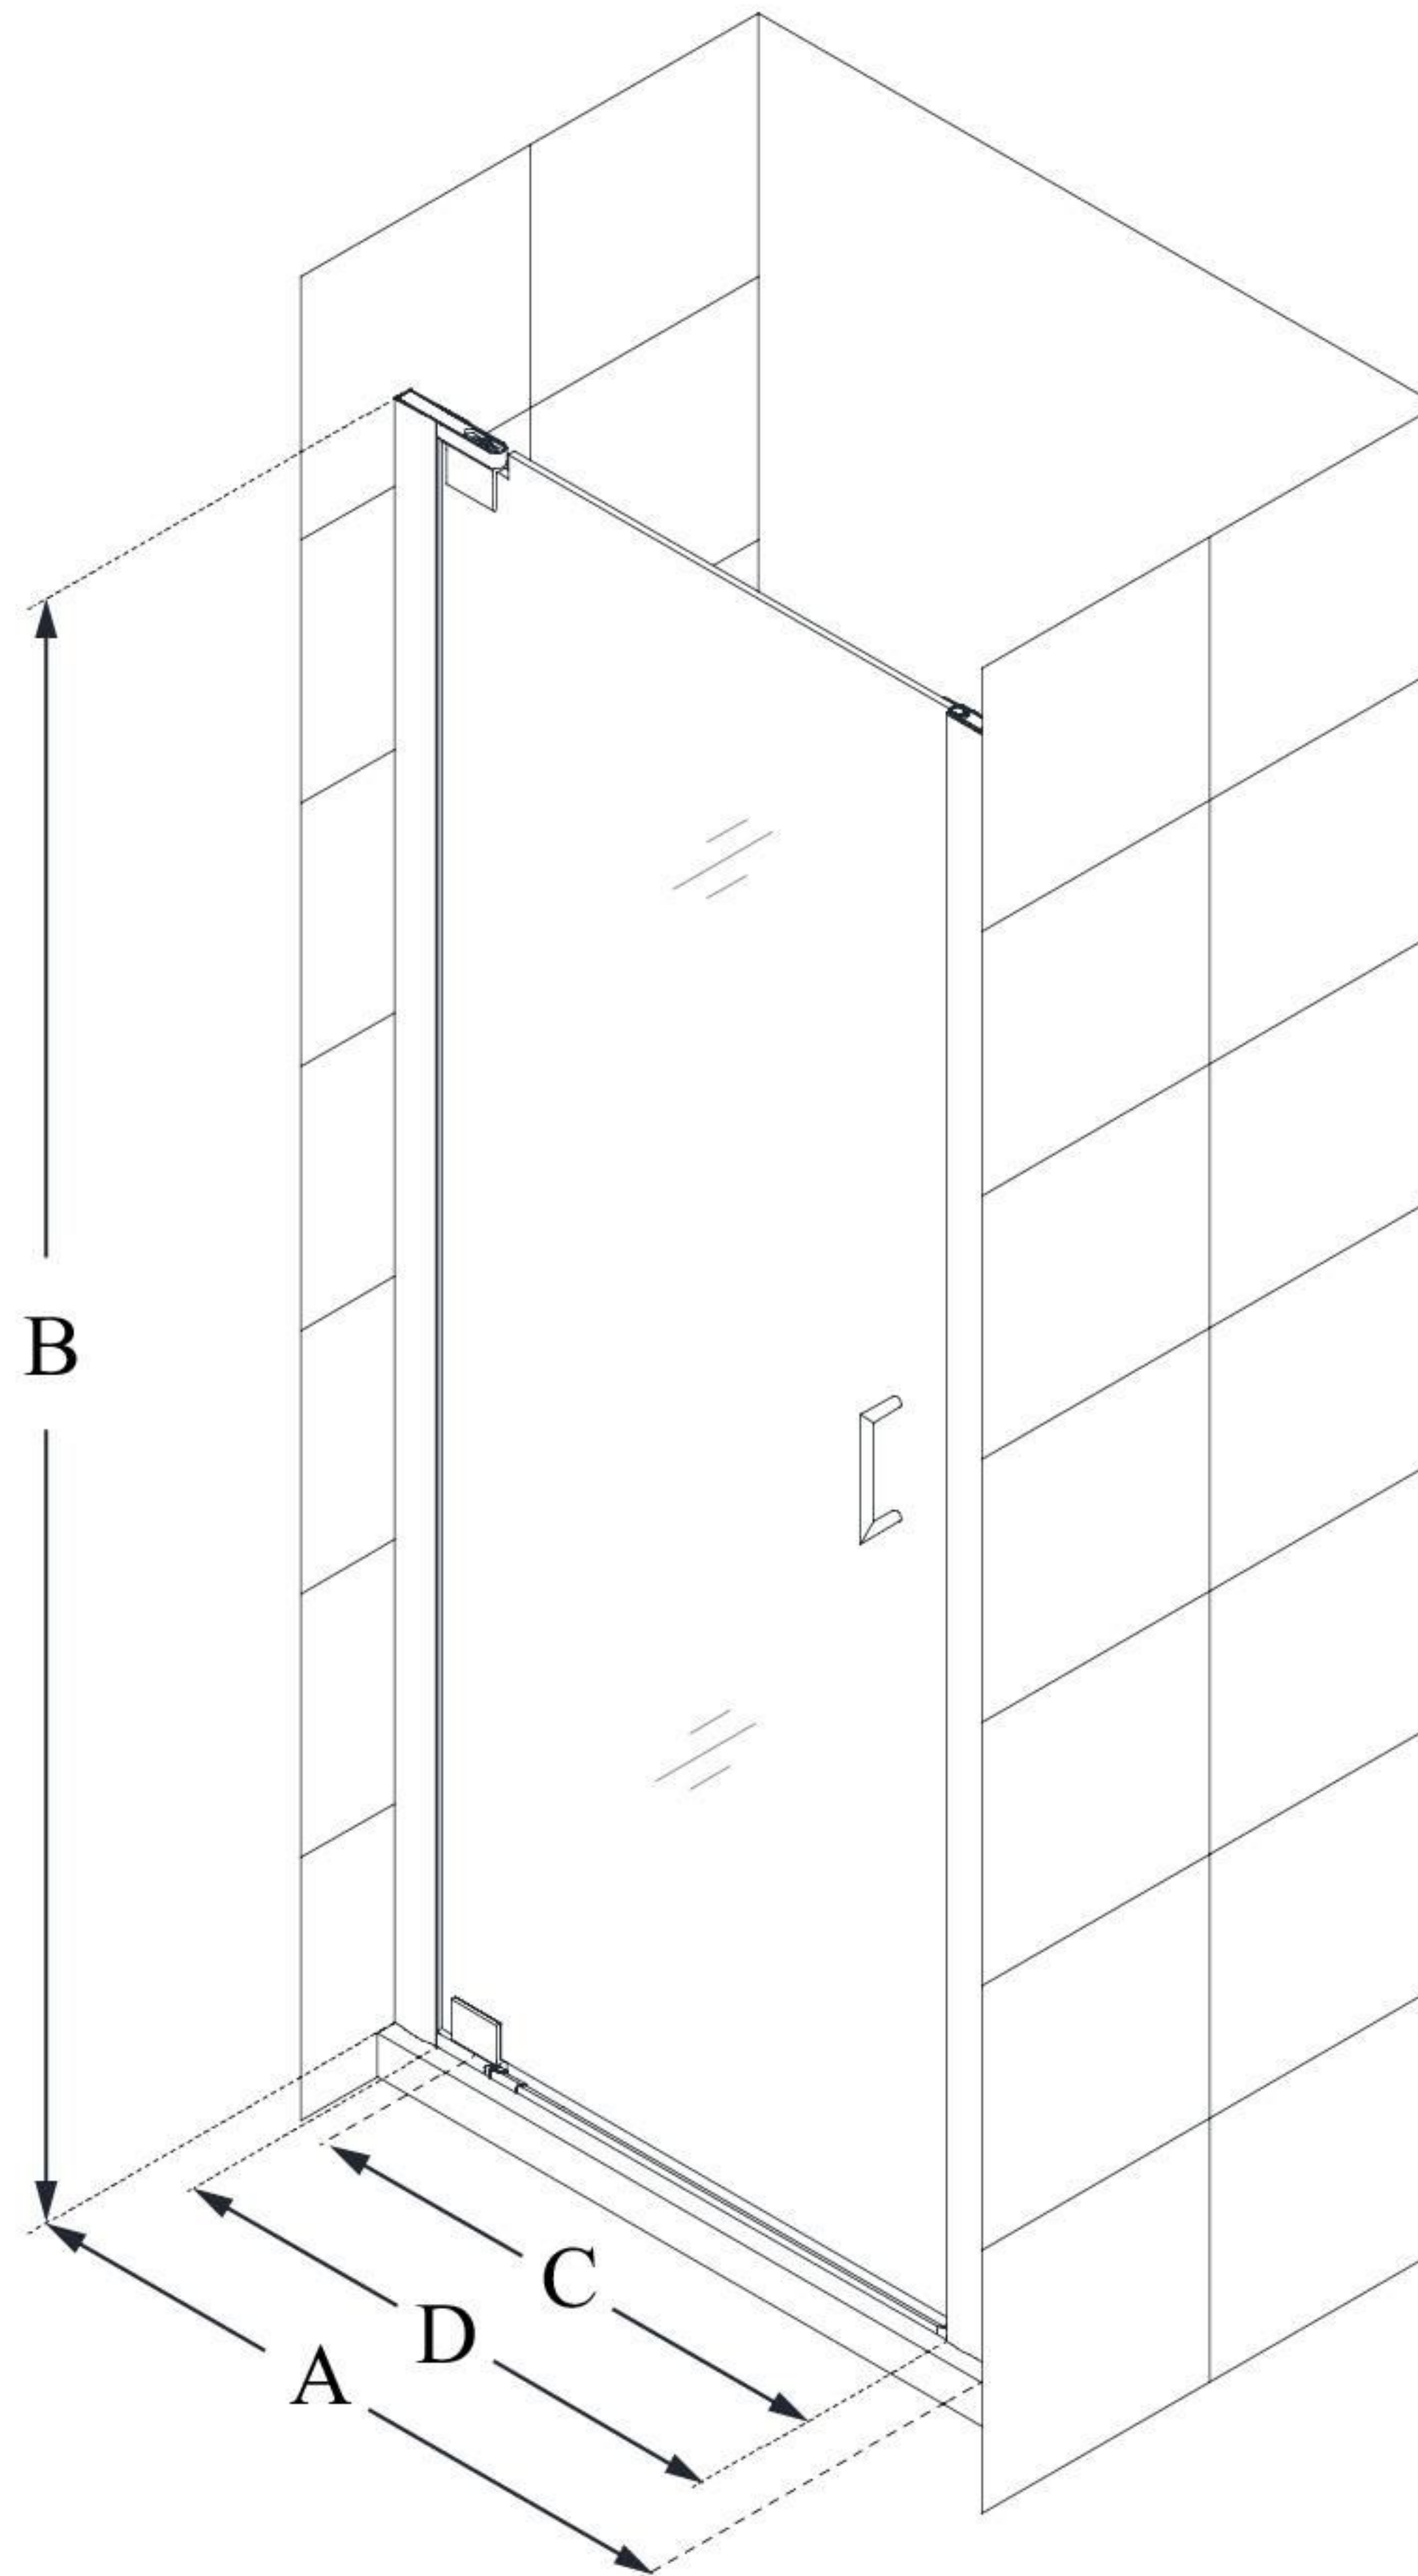

SHDR-4134720

ELEGANCE

DreamLine Elegance 34-36" W
x 72" H Frameless Pivot Shower
Door

PIVOT DOOR

CONFIGURATION DIMENSIONS:

A: 34 - 36"

MODEL WIDTH

B: 72"

MODEL HEIGHT

C: 26 1/2"

ACCESS WIDTH

D: 29 1/2"

DOOR WIDTH

E: -

INLINE PANEL WIDTH

DreamLine reserves the right to update or modify the hardware or materials pictured without prior notice for the purpose of product improvement and customer satisfaction.