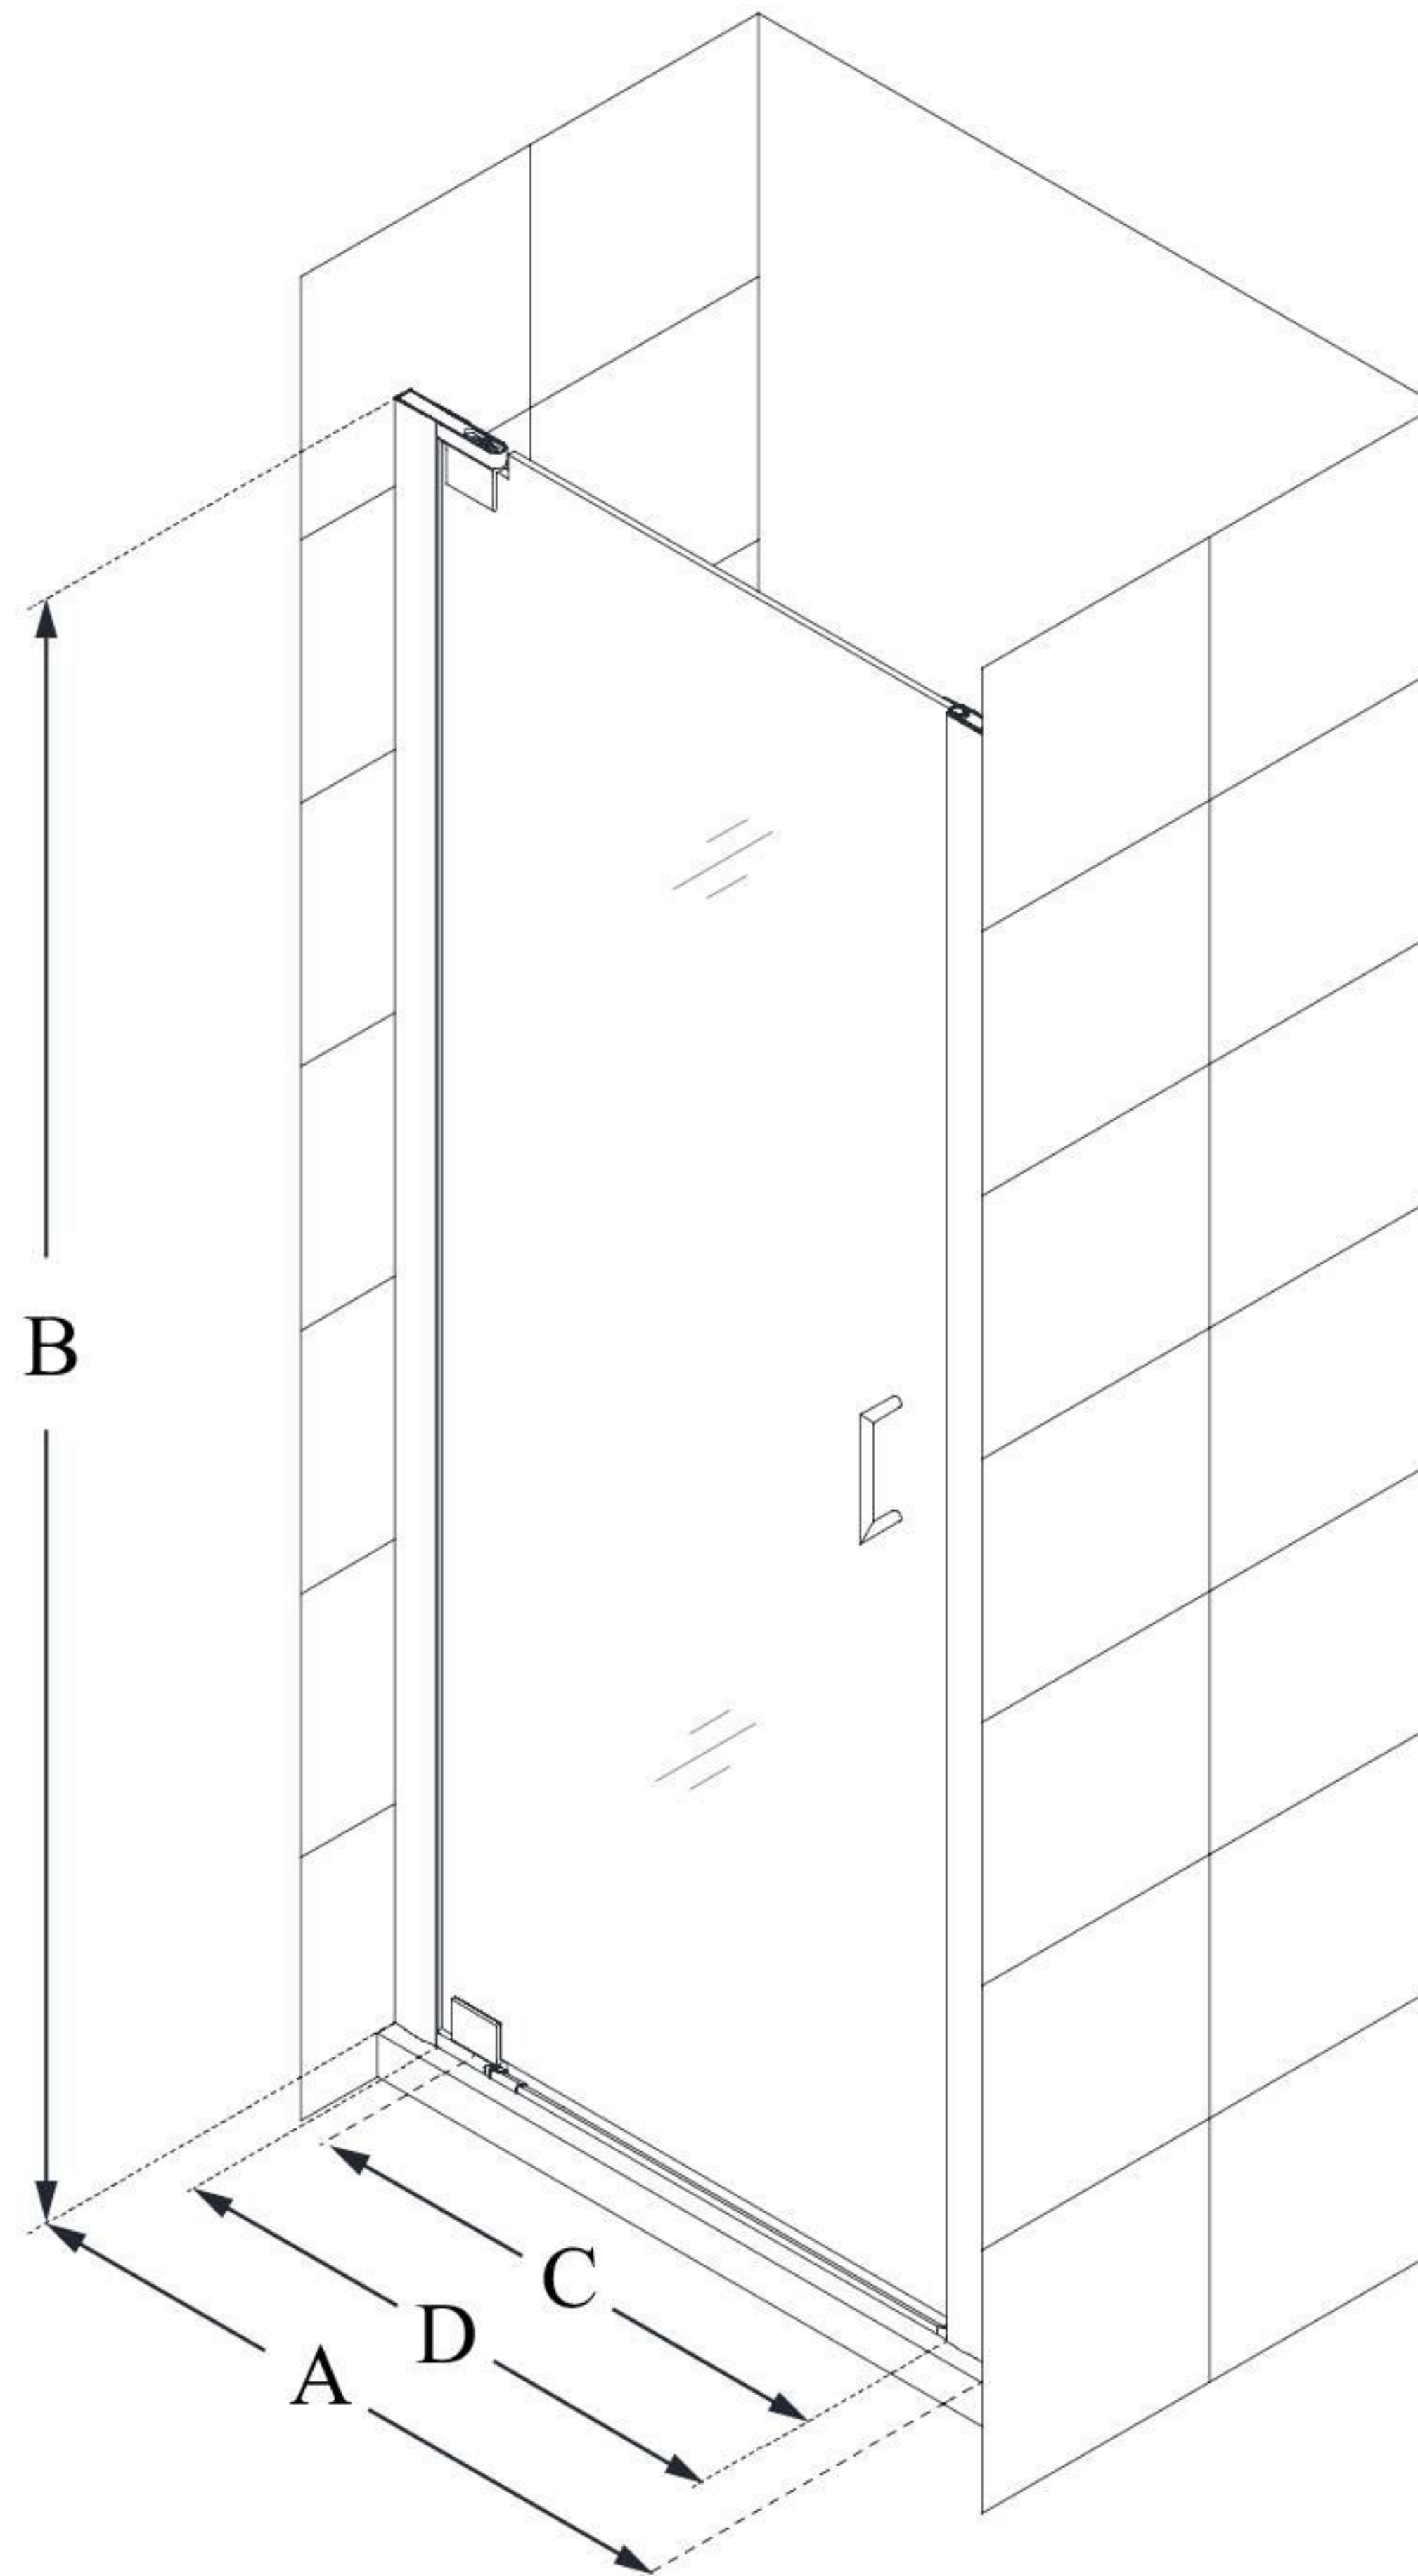

SHDR-4132720

ELEGANCE

DreamLine Elegance 32 1/4 - 34 1/4" W x 72" H Frameless Pivot Shower Door

PIVOT DOOR

CONFIGURATION DIMENSIONS:

A: 32 1/4 - 34 1/4"

MODEL WIDTH

B: 72"

MODEL HEIGHT

C: 24 3/4"

ACCESS WIDTH

D: 27 3/4"

DOOR WIDTH

E: -

INLINE PANEL WIDTH

DreamLine reserves the right to update or modify the hardware or materials pictured without prior notice for the purpose of product improvement and customer satisfaction.