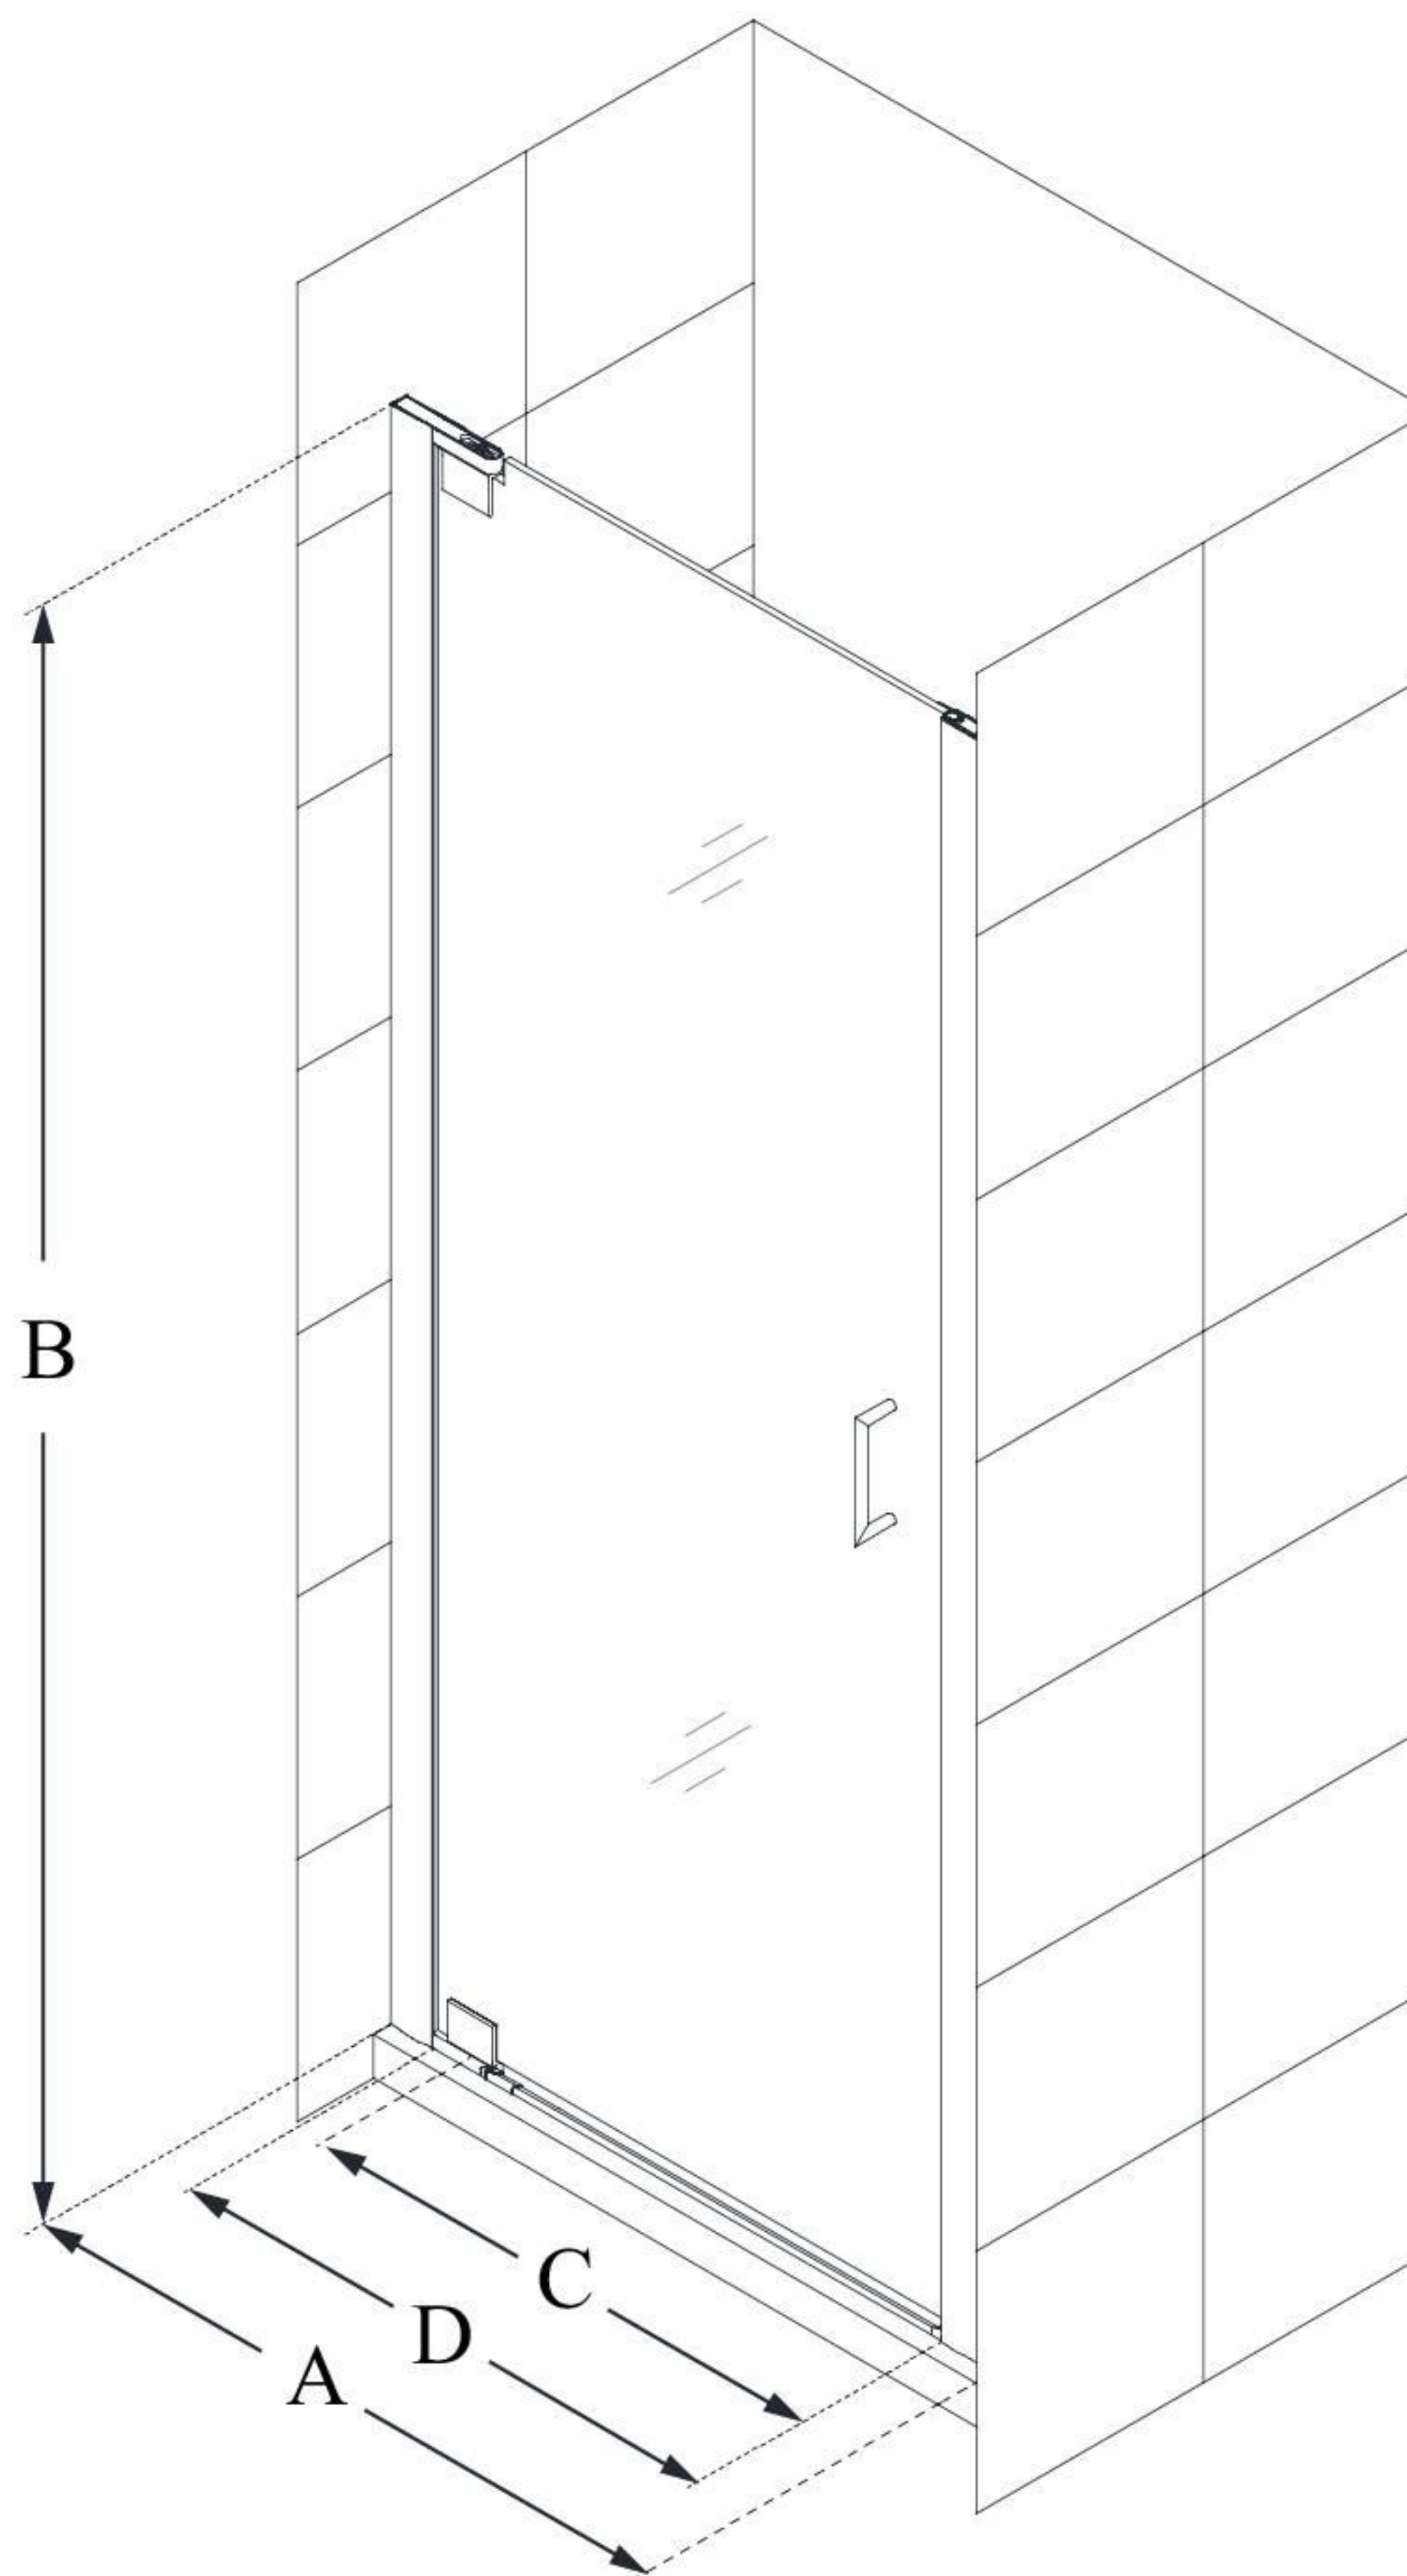

SHDR-4127720

ELEGANCE

DreamLine Elegance 27-29" W
x 72" H Frameless Pivot Shower
Door

PIVOT DOOR

CONFIGURATION DIMENSIONS:

A: 27 - 29"

MODEL WIDTH

B: 72"

MODEL HEIGHT

C: 19 1/2"

ACCESS WIDTH

D: 22 1/2"

DOOR WIDTH

E: -

INLINE PANEL WIDTH

DreamLine reserves the right to update or modify the hardware or materials pictured without prior notice for the purpose of product improvement and customer satisfaction.