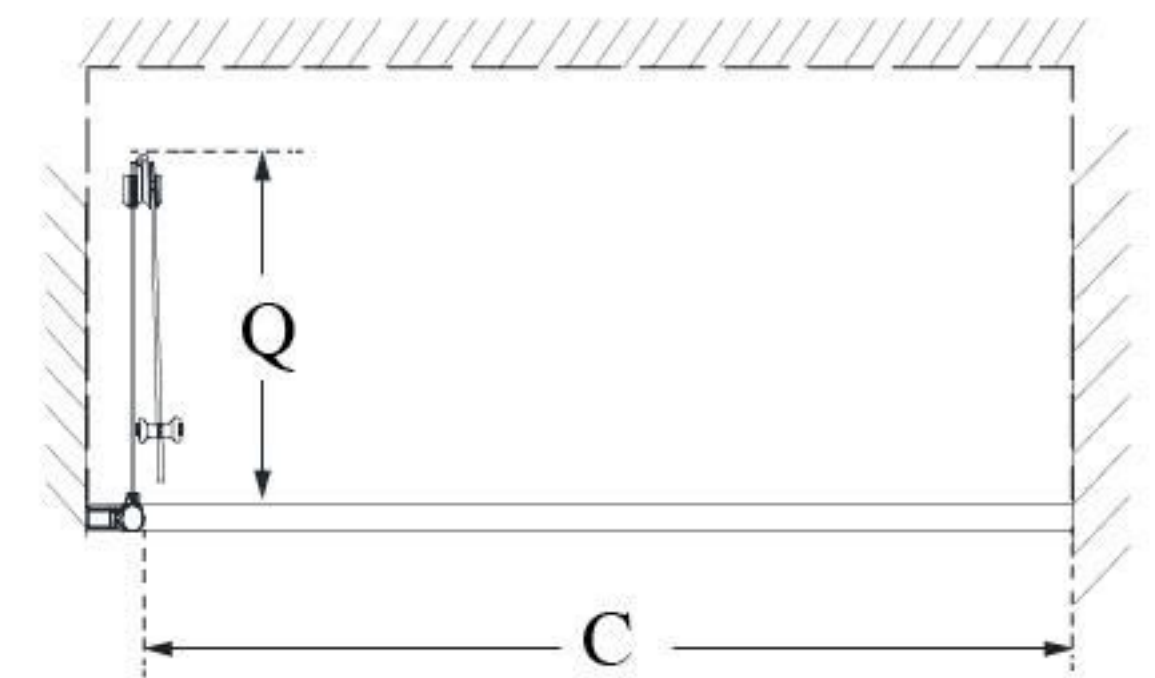

SHDR-3636580

**AQUA
FOLD**

DreamLine Aqua Fold 36" W x 58"
H Frameless Hinged Tub Door

BI-FOLD DOOR

**CONFIGURATION
DIMENSIONS:**

A: 36"
MODEL WIDTH

B: 58"
MODEL HEIGHT

C: 57" minimum
ACCESS WIDTH

D: 15 7/8"
DOOR WIDTH

N: 16 15/16"
HINGE PANEL WIDTH

Q: 17 3/8"
IN-SWING WIDTH

DreamLine reserves the right to update or modify the hardware or materials pictured without prior notice for the purpose of product improvement and customer satisfaction.