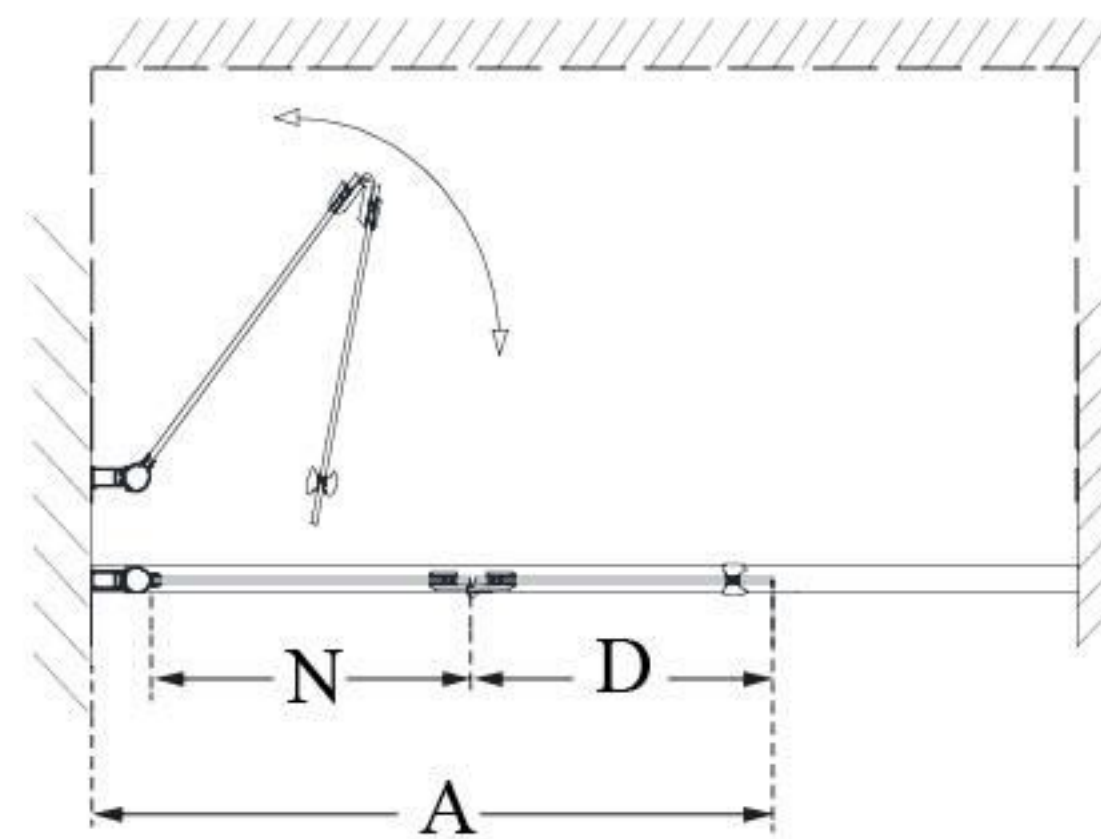

SHDR-3636580

**AQUA
FOLD**

DreamLine Aqua Fold 36" W x 58"
H Frameless Hinged Tub Door

BI-FOLD DOOR

**CONFIGURATION
DIMENSIONS:**

A: 36"
MODEL WIDTH

B: 58"
MODEL HEIGHT

C: 57" minimum
ACCESS WIDTH

D: 15 7/8"
DOOR WIDTH

N: 16 15/16"
HINGE PANEL WIDTH

Q: 17 3/8"
IN-SWING WIDTH

DreamLine reserves the right to update or modify the hardware or materials pictured without prior notice for the purpose of product improvement and customer satisfaction.