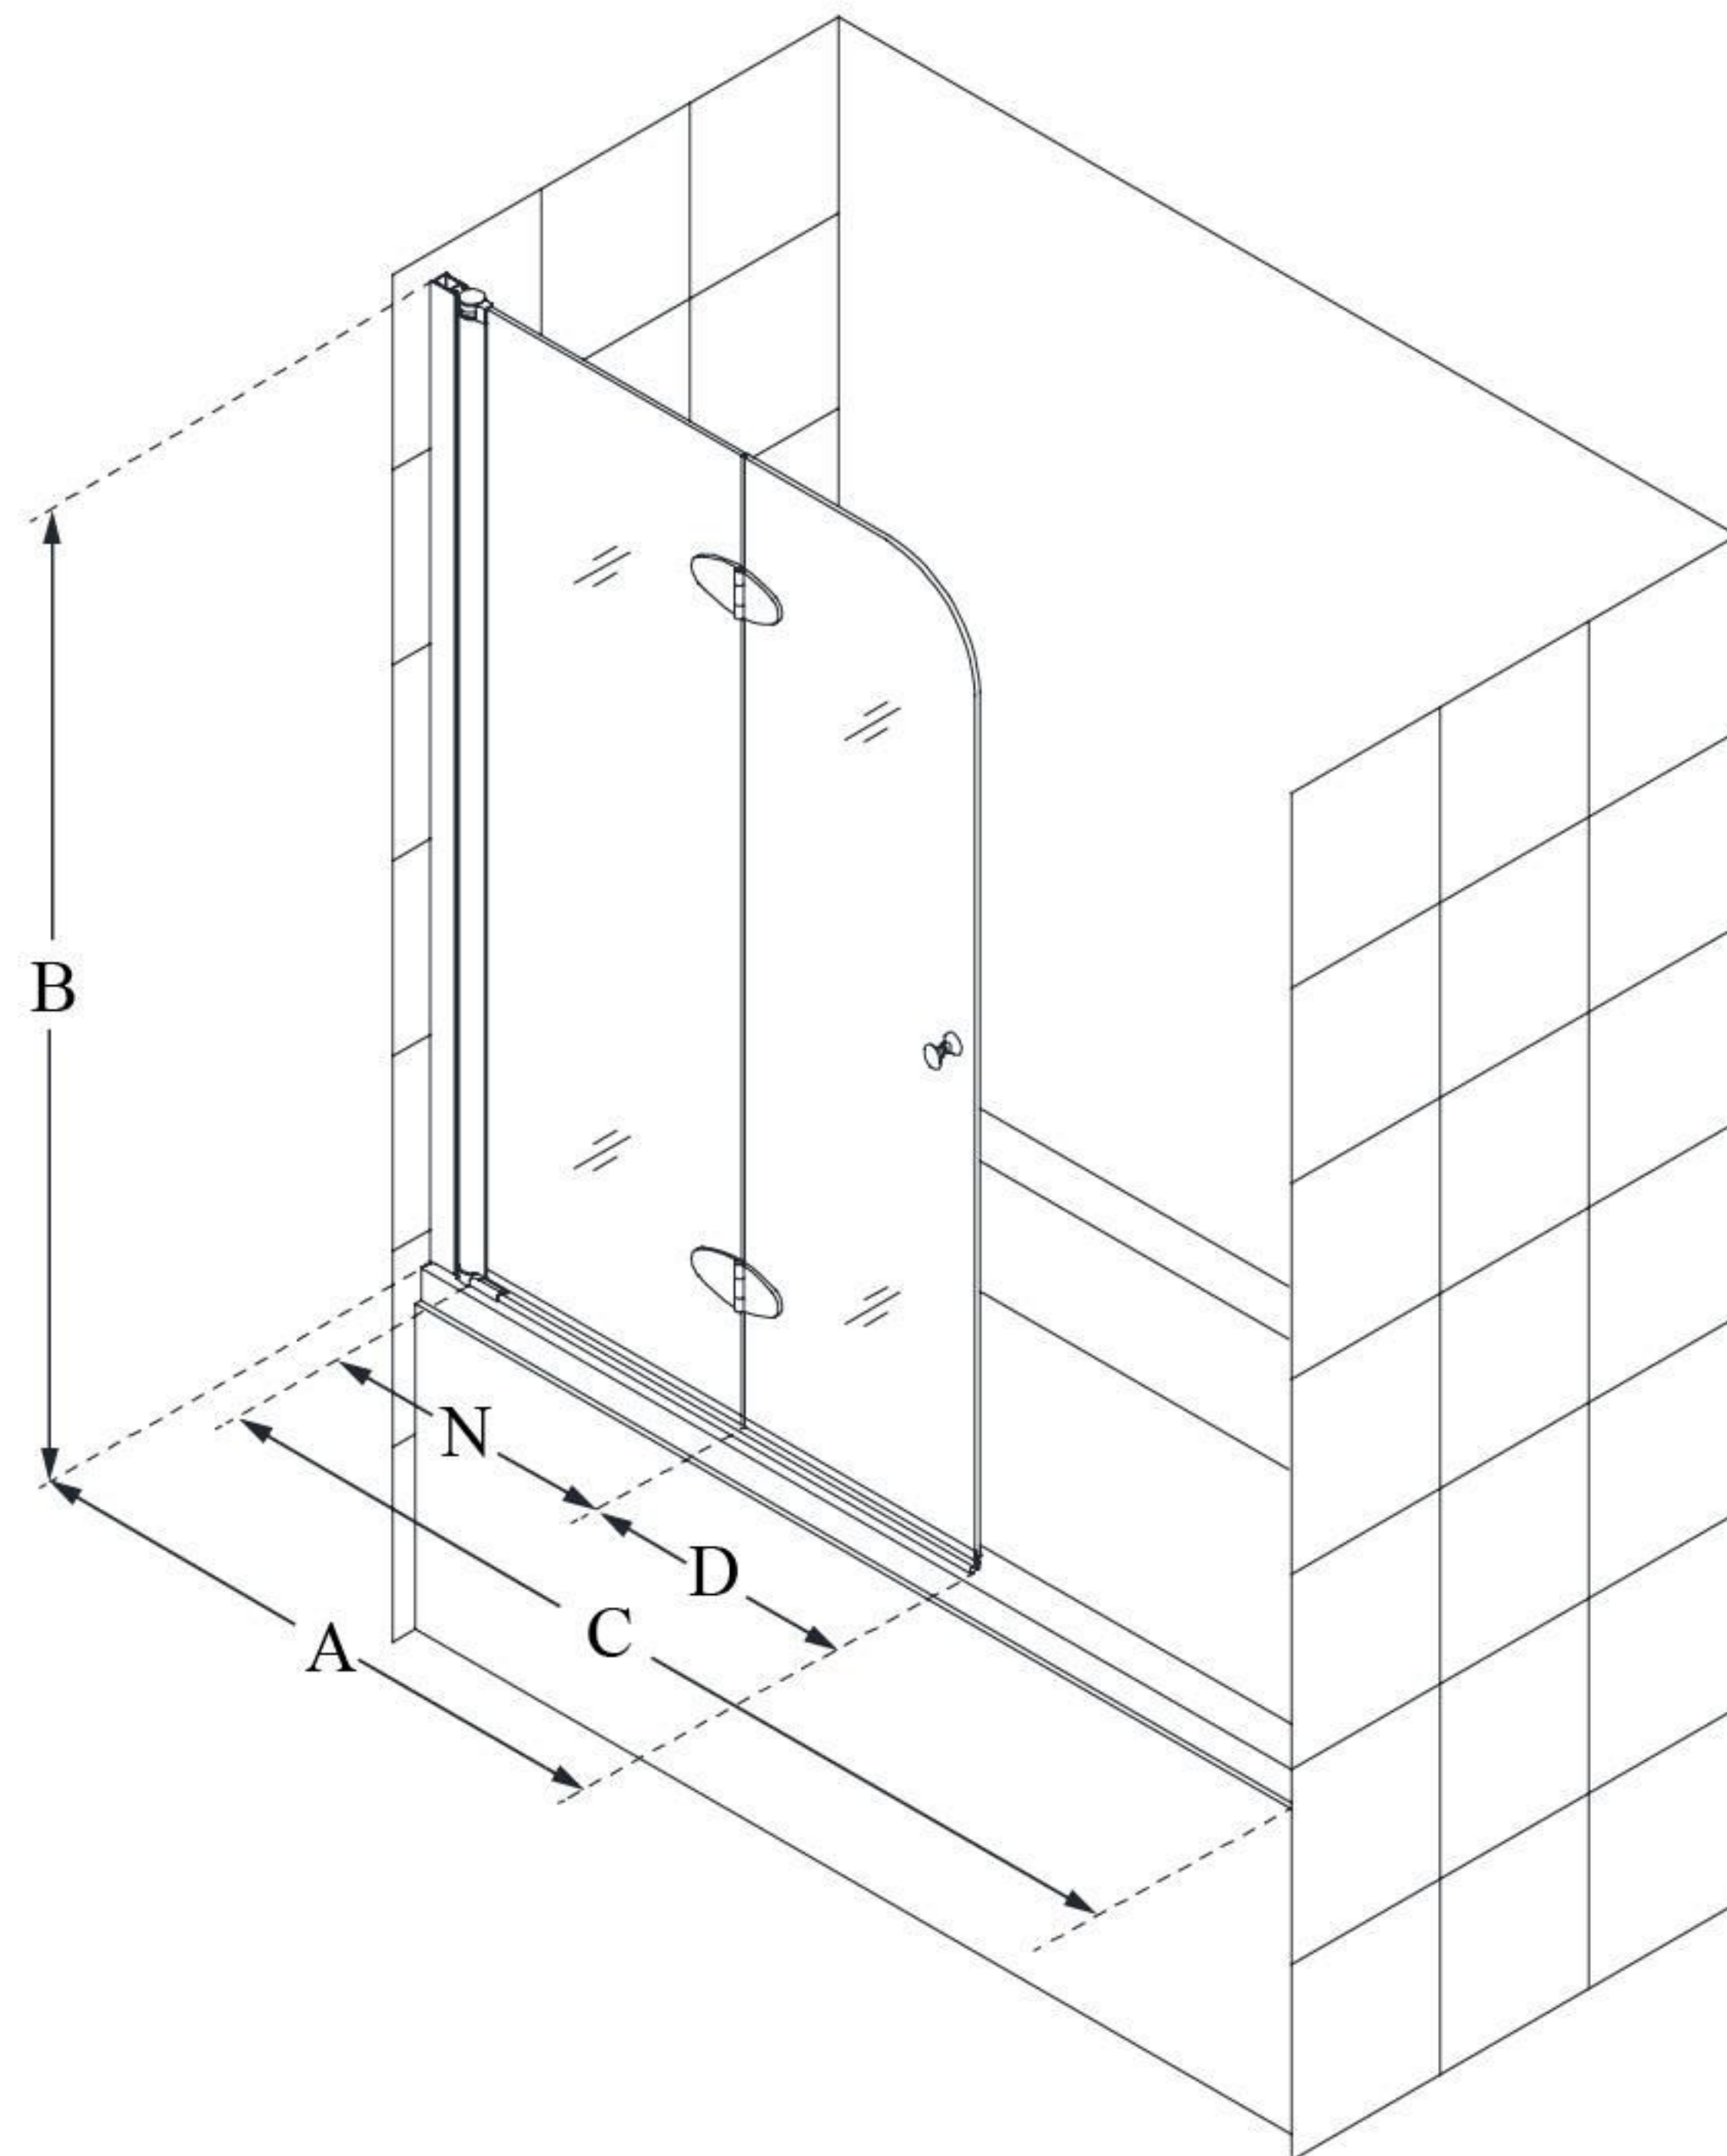

SHDR-3636580

**AQUA
FOLD**

DreamLine Aqua Fold 36" W x 58"
H Frameless Hinged Tub Door

BI-FOLD DOOR

**CONFIGURATION
DIMENSIONS:**

A: 36"
MODEL WIDTH

B: 58"
MODEL HEIGHT

C: 57" minimum
ACCESS WIDTH

D: 15 7/8"
DOOR WIDTH

N: 16 15/16"
HINGE PANEL WIDTH

Q: 17 3/8"
IN-SWING WIDTH

DreamLine reserves the right to update or modify the hardware or materials pictured without prior notice for the purpose of product improvement and customer satisfaction.