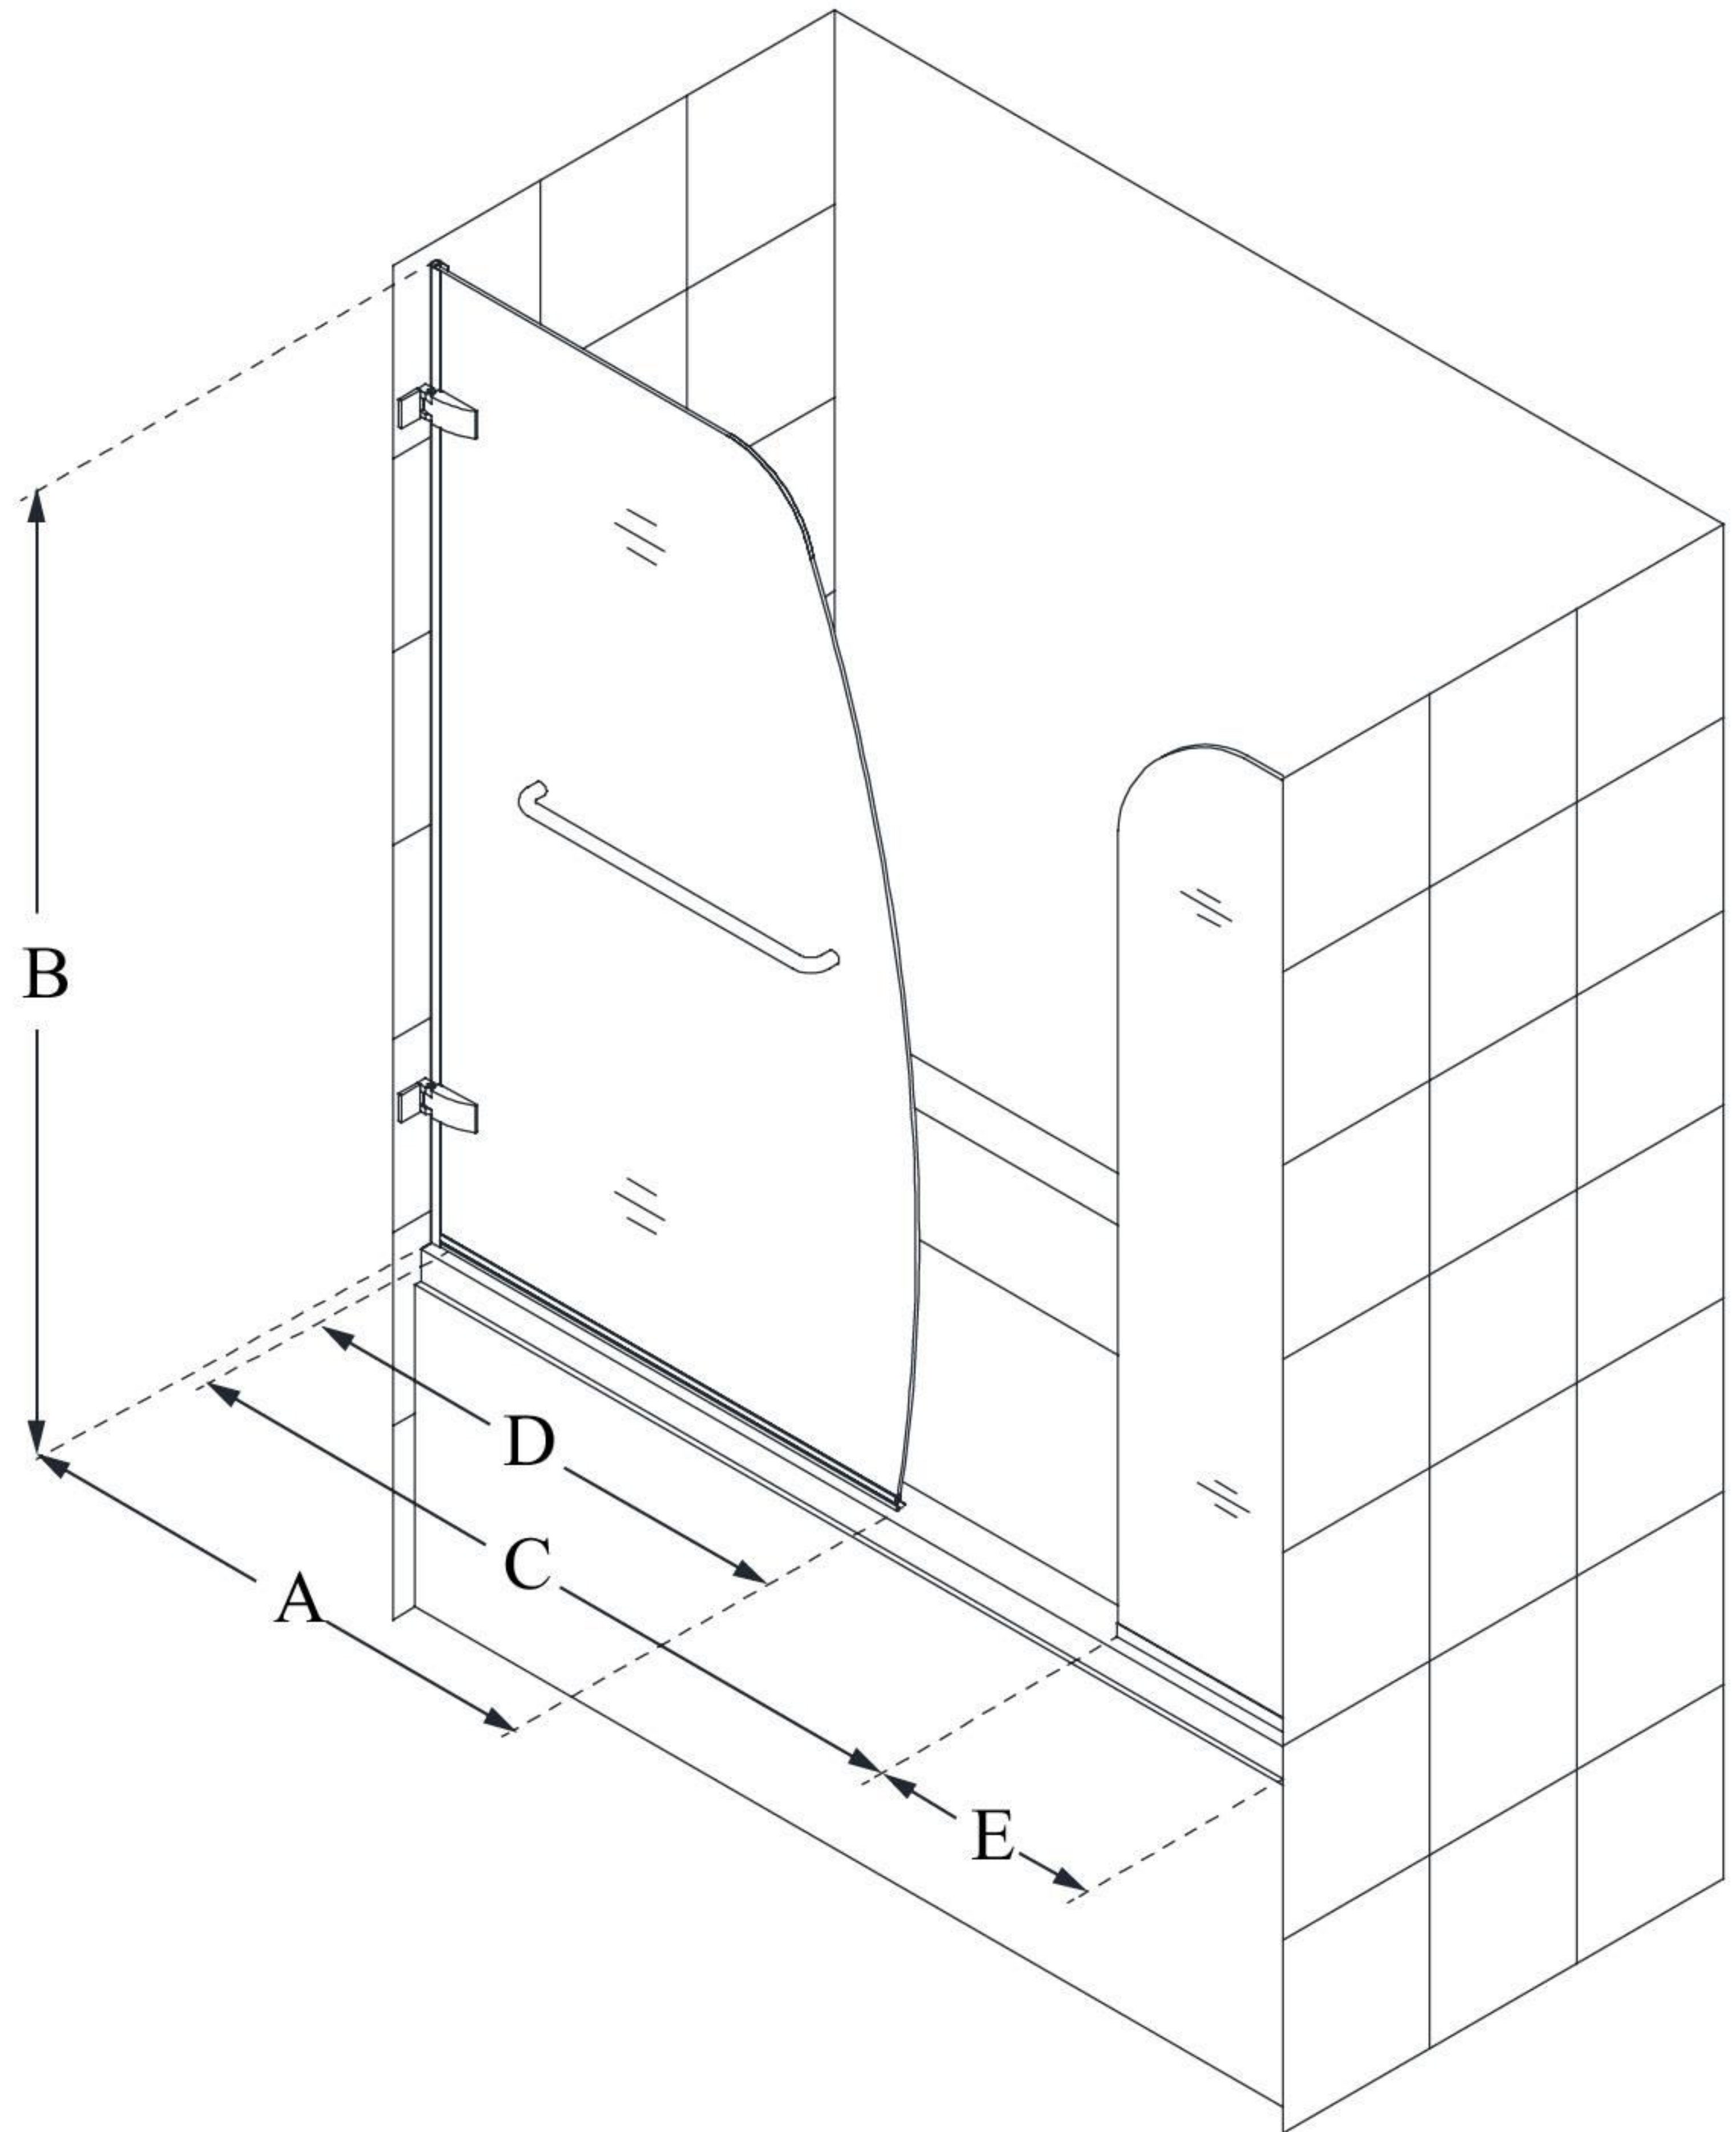

SHDR-3534586-EX

AQUA UNO

DreamLine Aqua Uno 56-60" W x
58" H Frameless Hinged Tub Door
with Extender Panel

SWING DOOR

CONFIGURATION DIMENSIONS:

A: 34 5/16"

MODEL WIDTH

B: 58"

MODEL HEIGHT

C: 50 1/2" minimum

ACCESS WIDTH

D: 34"

DOOR WIDTH

E: 9"

EXTENDER PANEL WIDTH

DreamLine reserves the right to update or modify the hardware or materials pictured without prior notice for the purpose of product improvement and customer satisfaction.