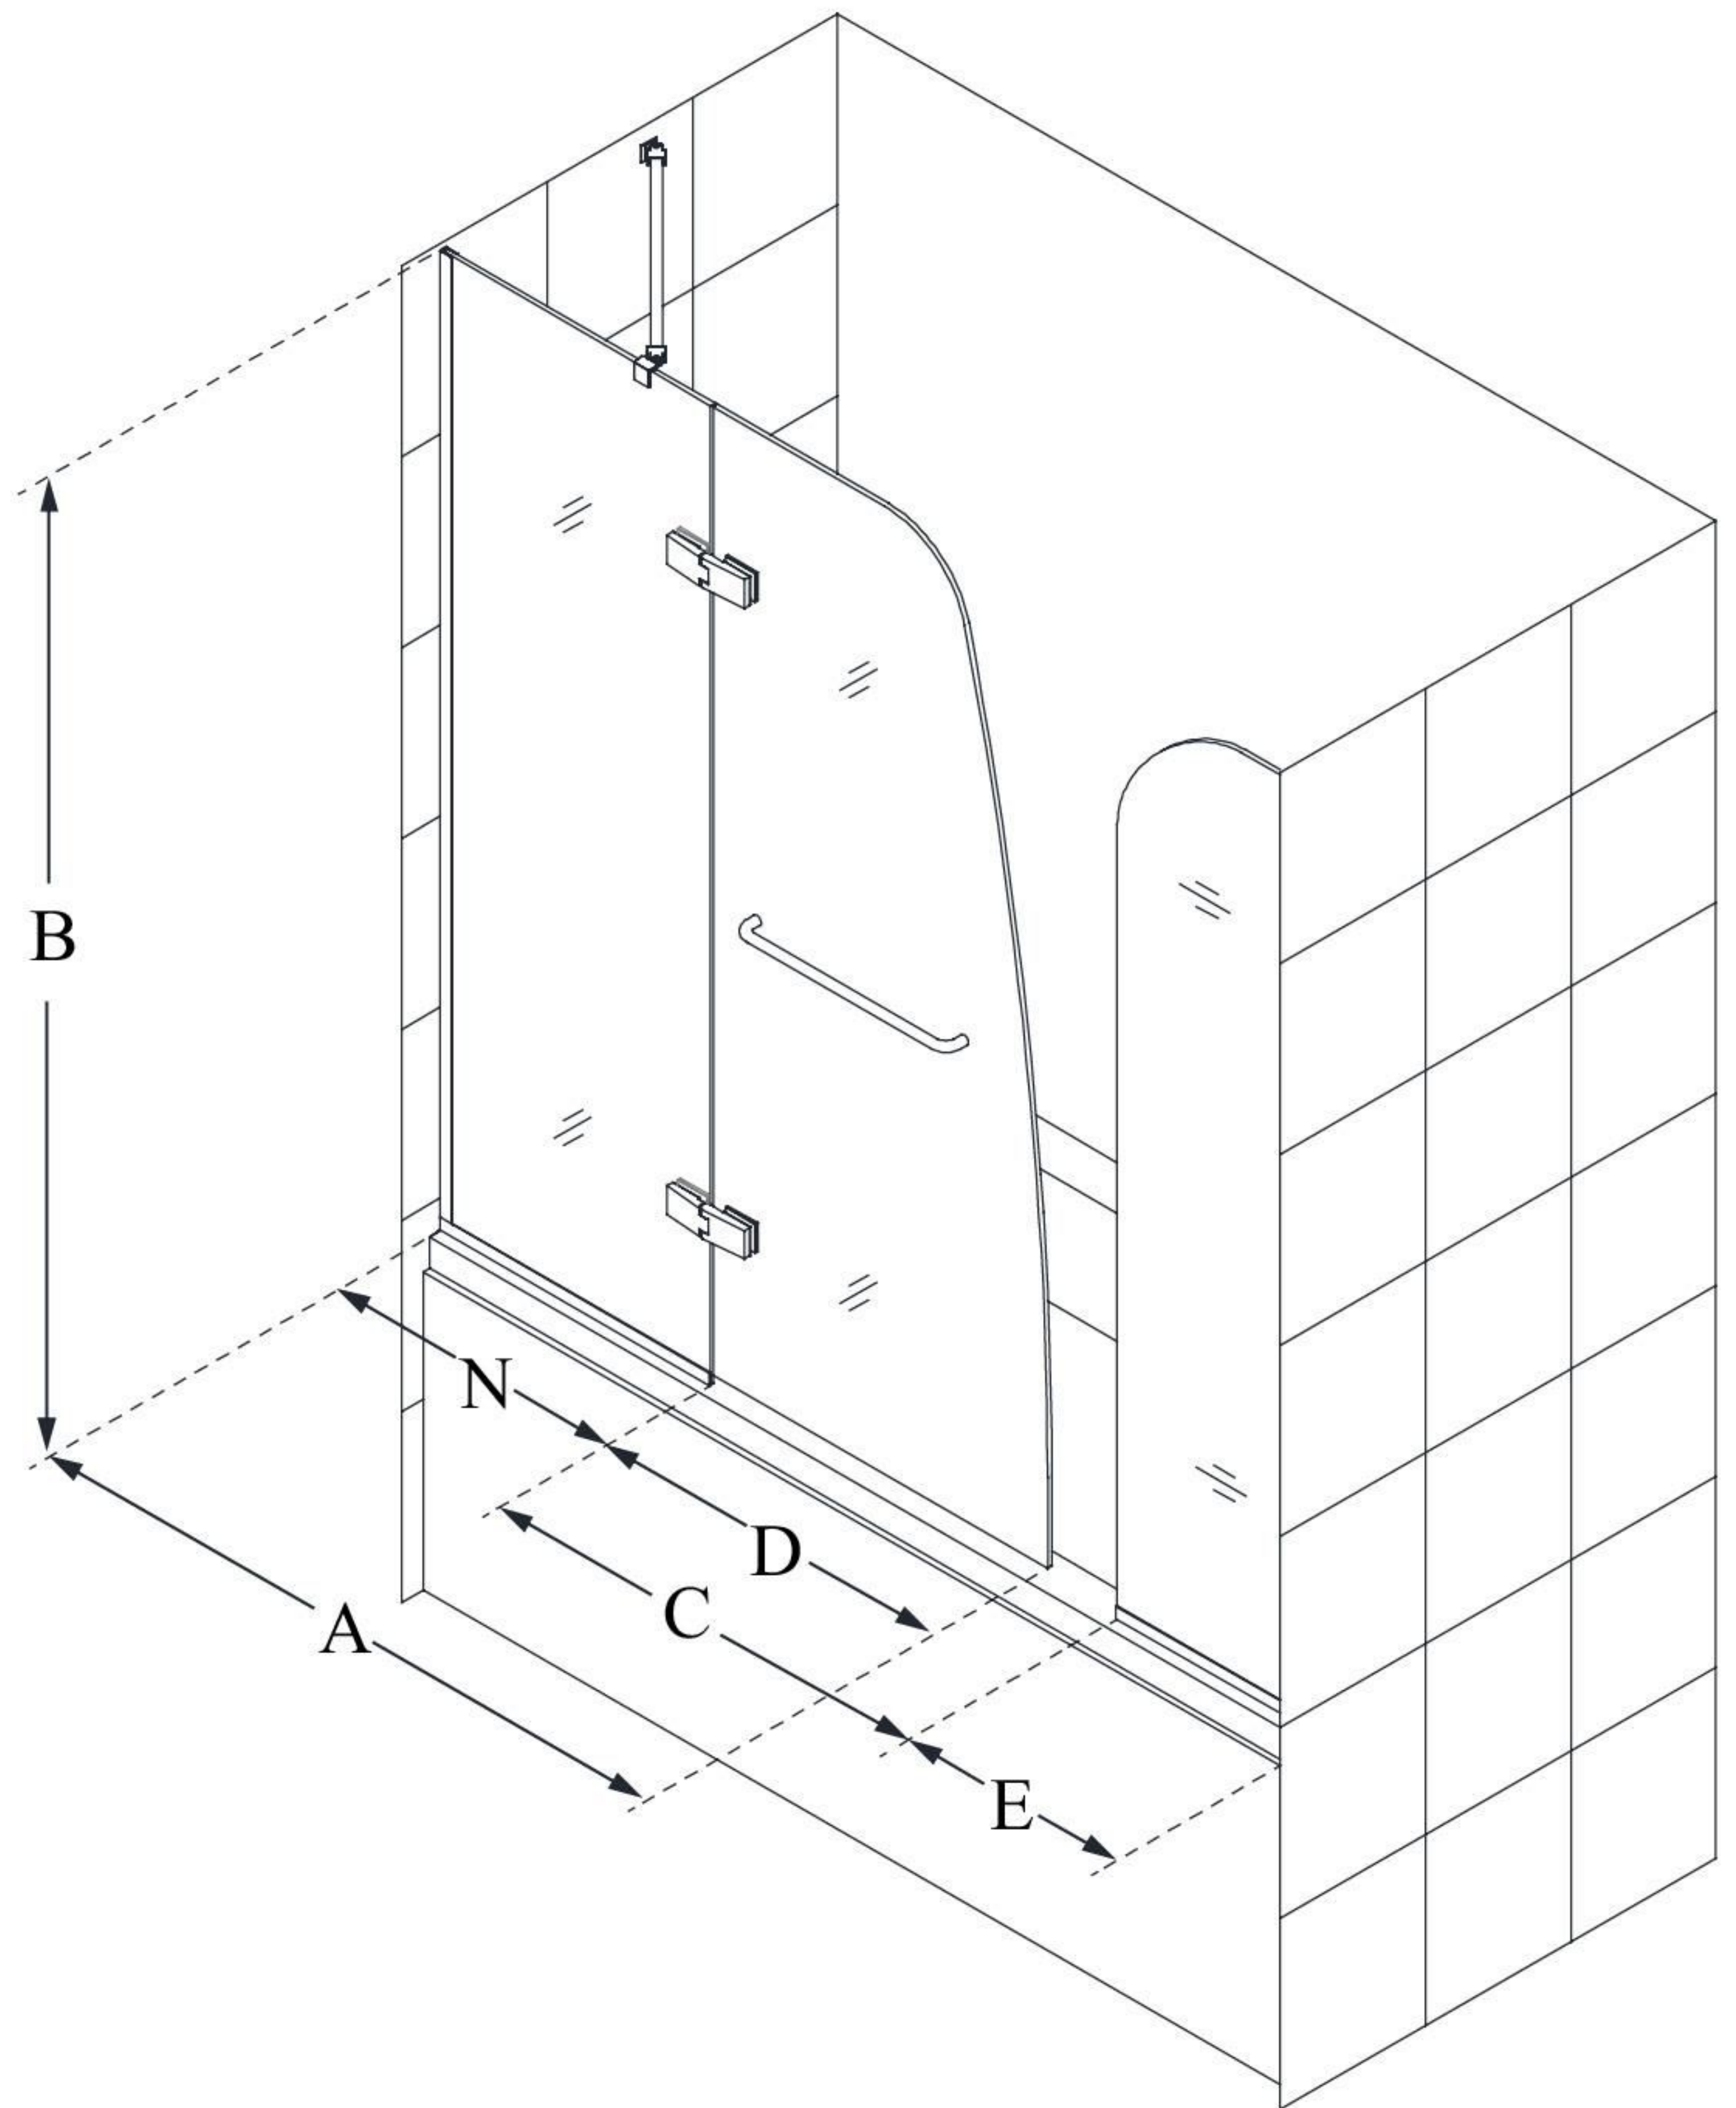

# AQUA ULTRA

DreamLine Aqua Ultra 57-60" W x  
58" H Frameless Hinged Tub Door  
with Extender Panel

**SWING DOOR**

## CONFIGURATION DIMENSIONS:

**A: 48"**

MODEL WIDTH

**B: 58"**

MODEL HEIGHT

**C: 27" minimum**

ACCESS WIDTH

**D: 24 1/8"**

DOOR WIDTH

**E: 9"**

EXTENDER PANEL WIDTH

**N: 23 7/8"**

HINGE PANEL WIDTH

DreamLine reserves the right to update or modify the hardware or materials pictured without prior notice for the purpose of product improvement and customer satisfaction.