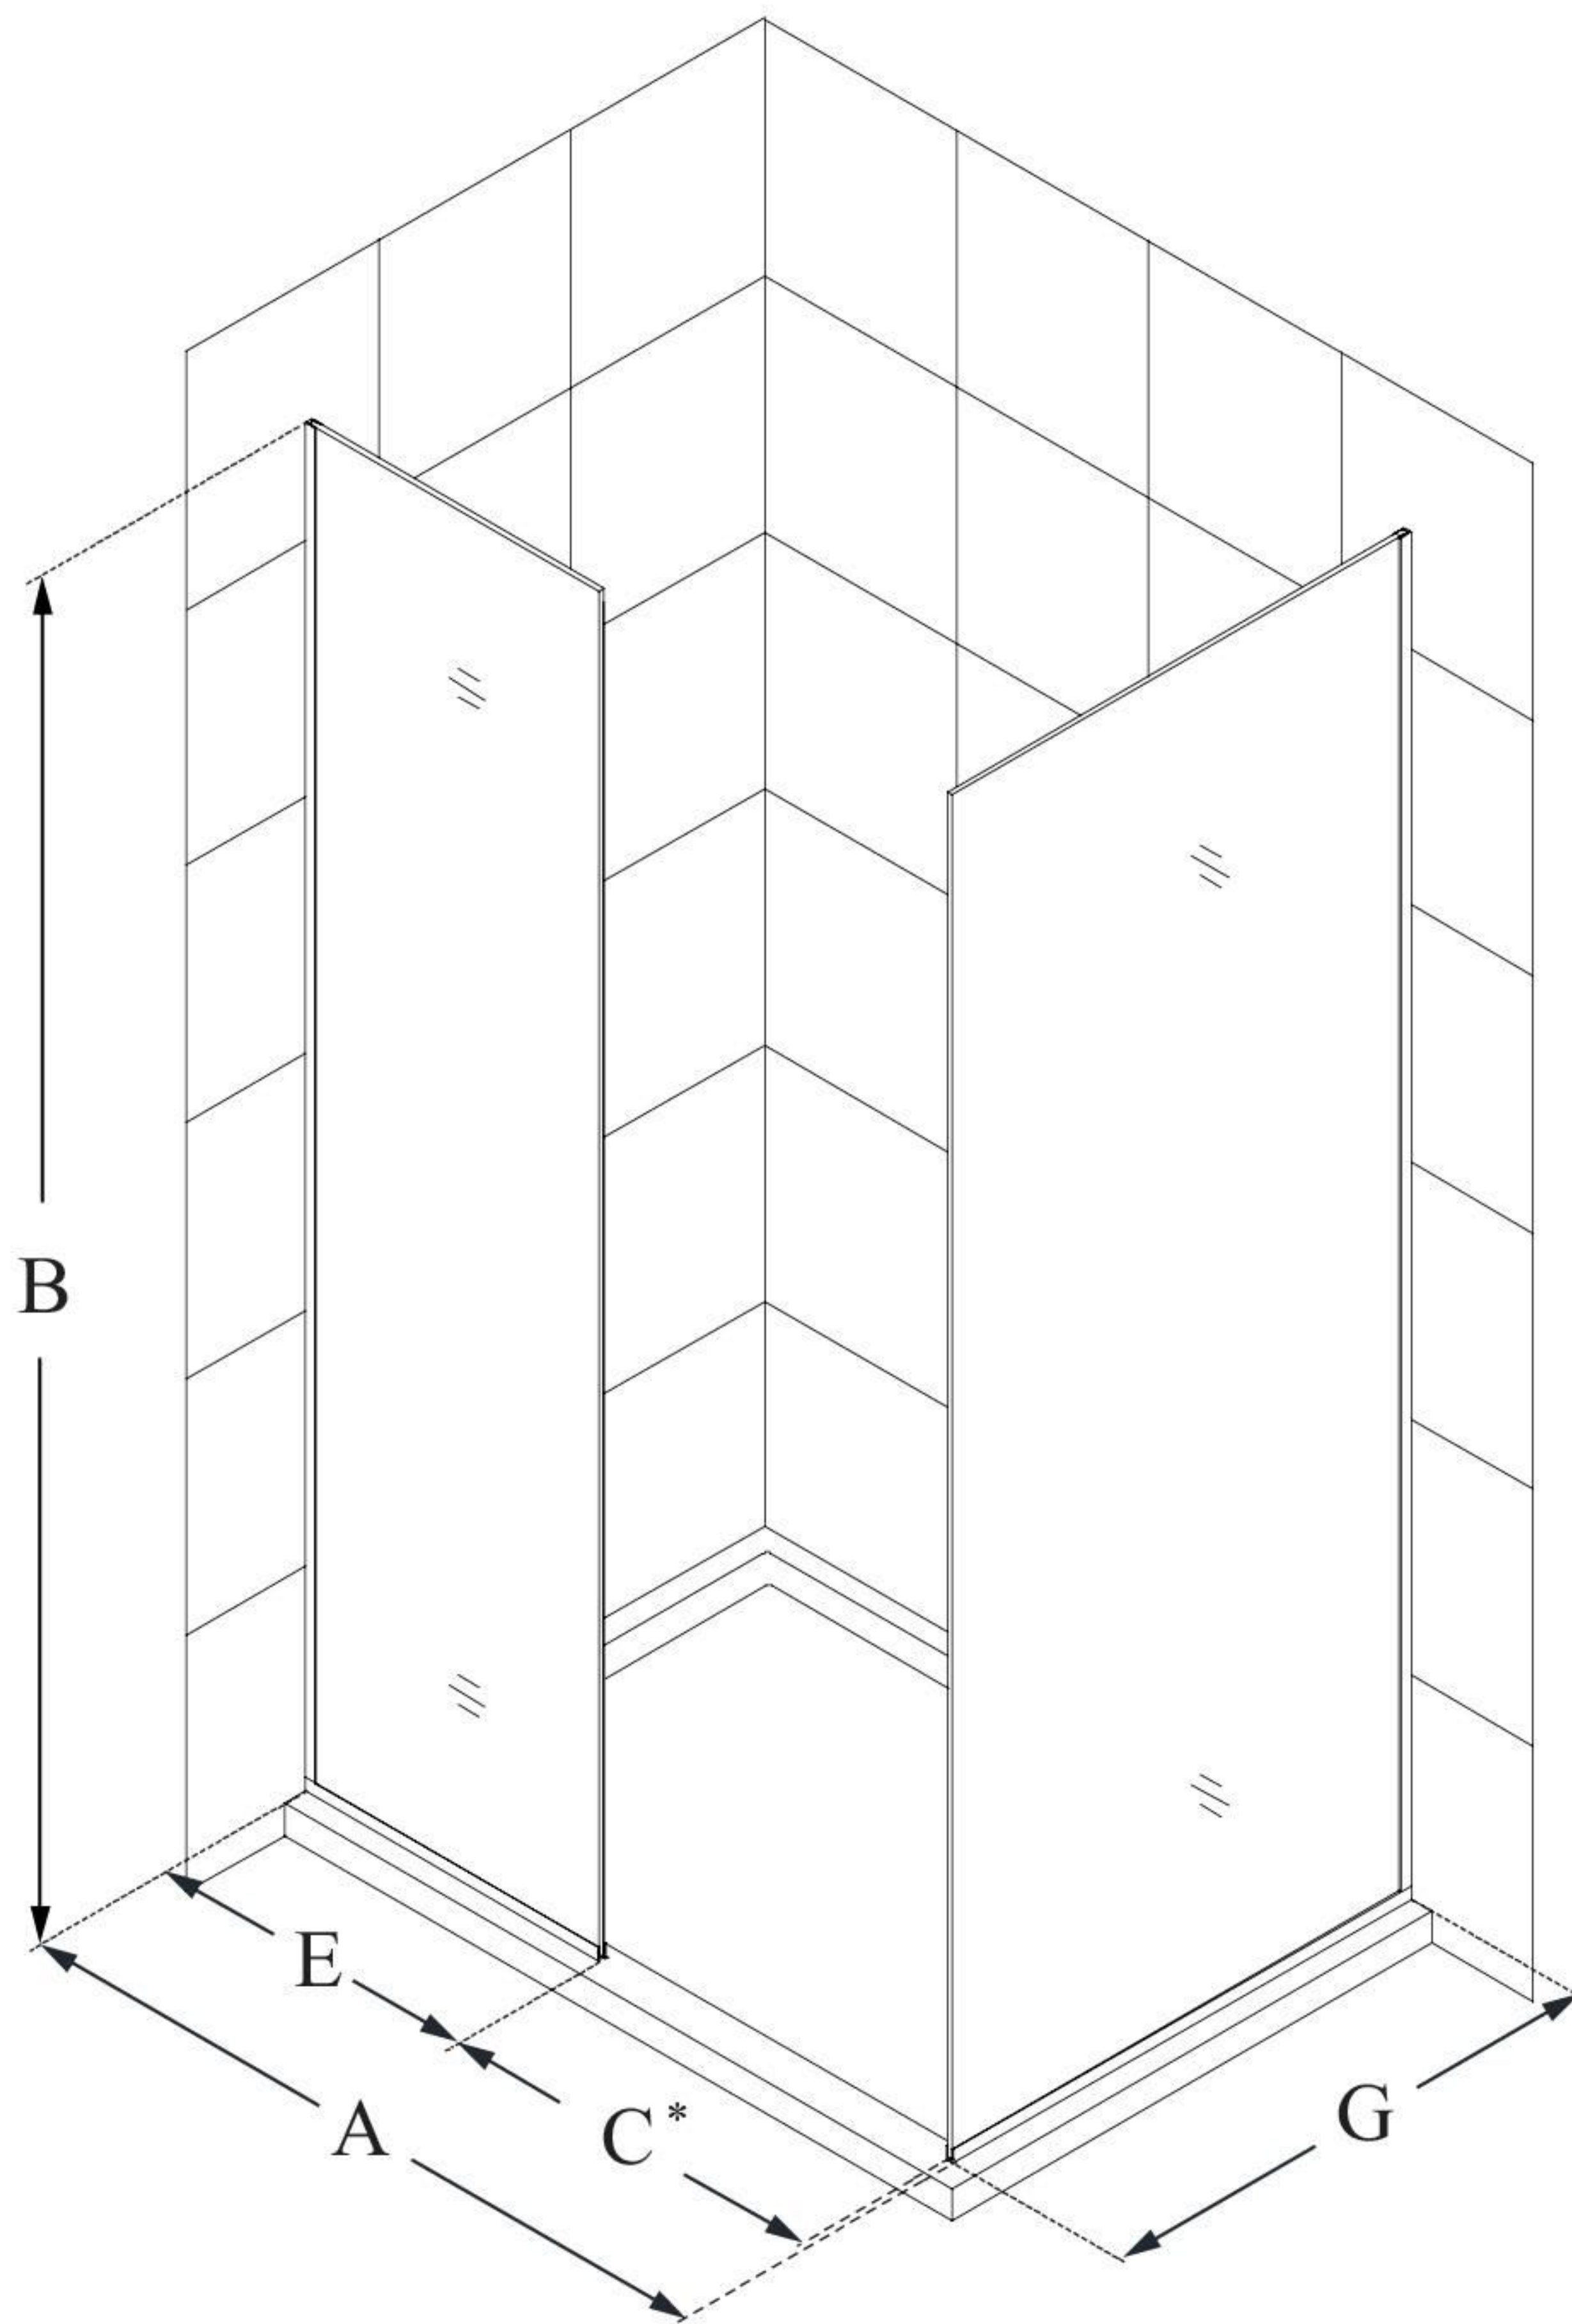

SHDR-3234302

LINEA

DreamLine Linea Two Individual
Frameless Shower Screens 30"
and 34" W x 72" H, Open Entry
Design, Clear Glass

WALK-IN SHOWER

CONFIGURATION DIMENSIONS:

A: 34"

MODEL WIDTH

B: 72"

MODEL HEIGHT

C: 22" min

ACCESS WIDTH

D: -

DOOR WIDTH

E: 34"

INLINE PANEL WIDTH

G: 30"

RETURN PANEL WIDTH

DreamLine reserves the right to update or modify the hardware or materials pictured without prior notice for the purpose of product improvement and customer satisfaction.