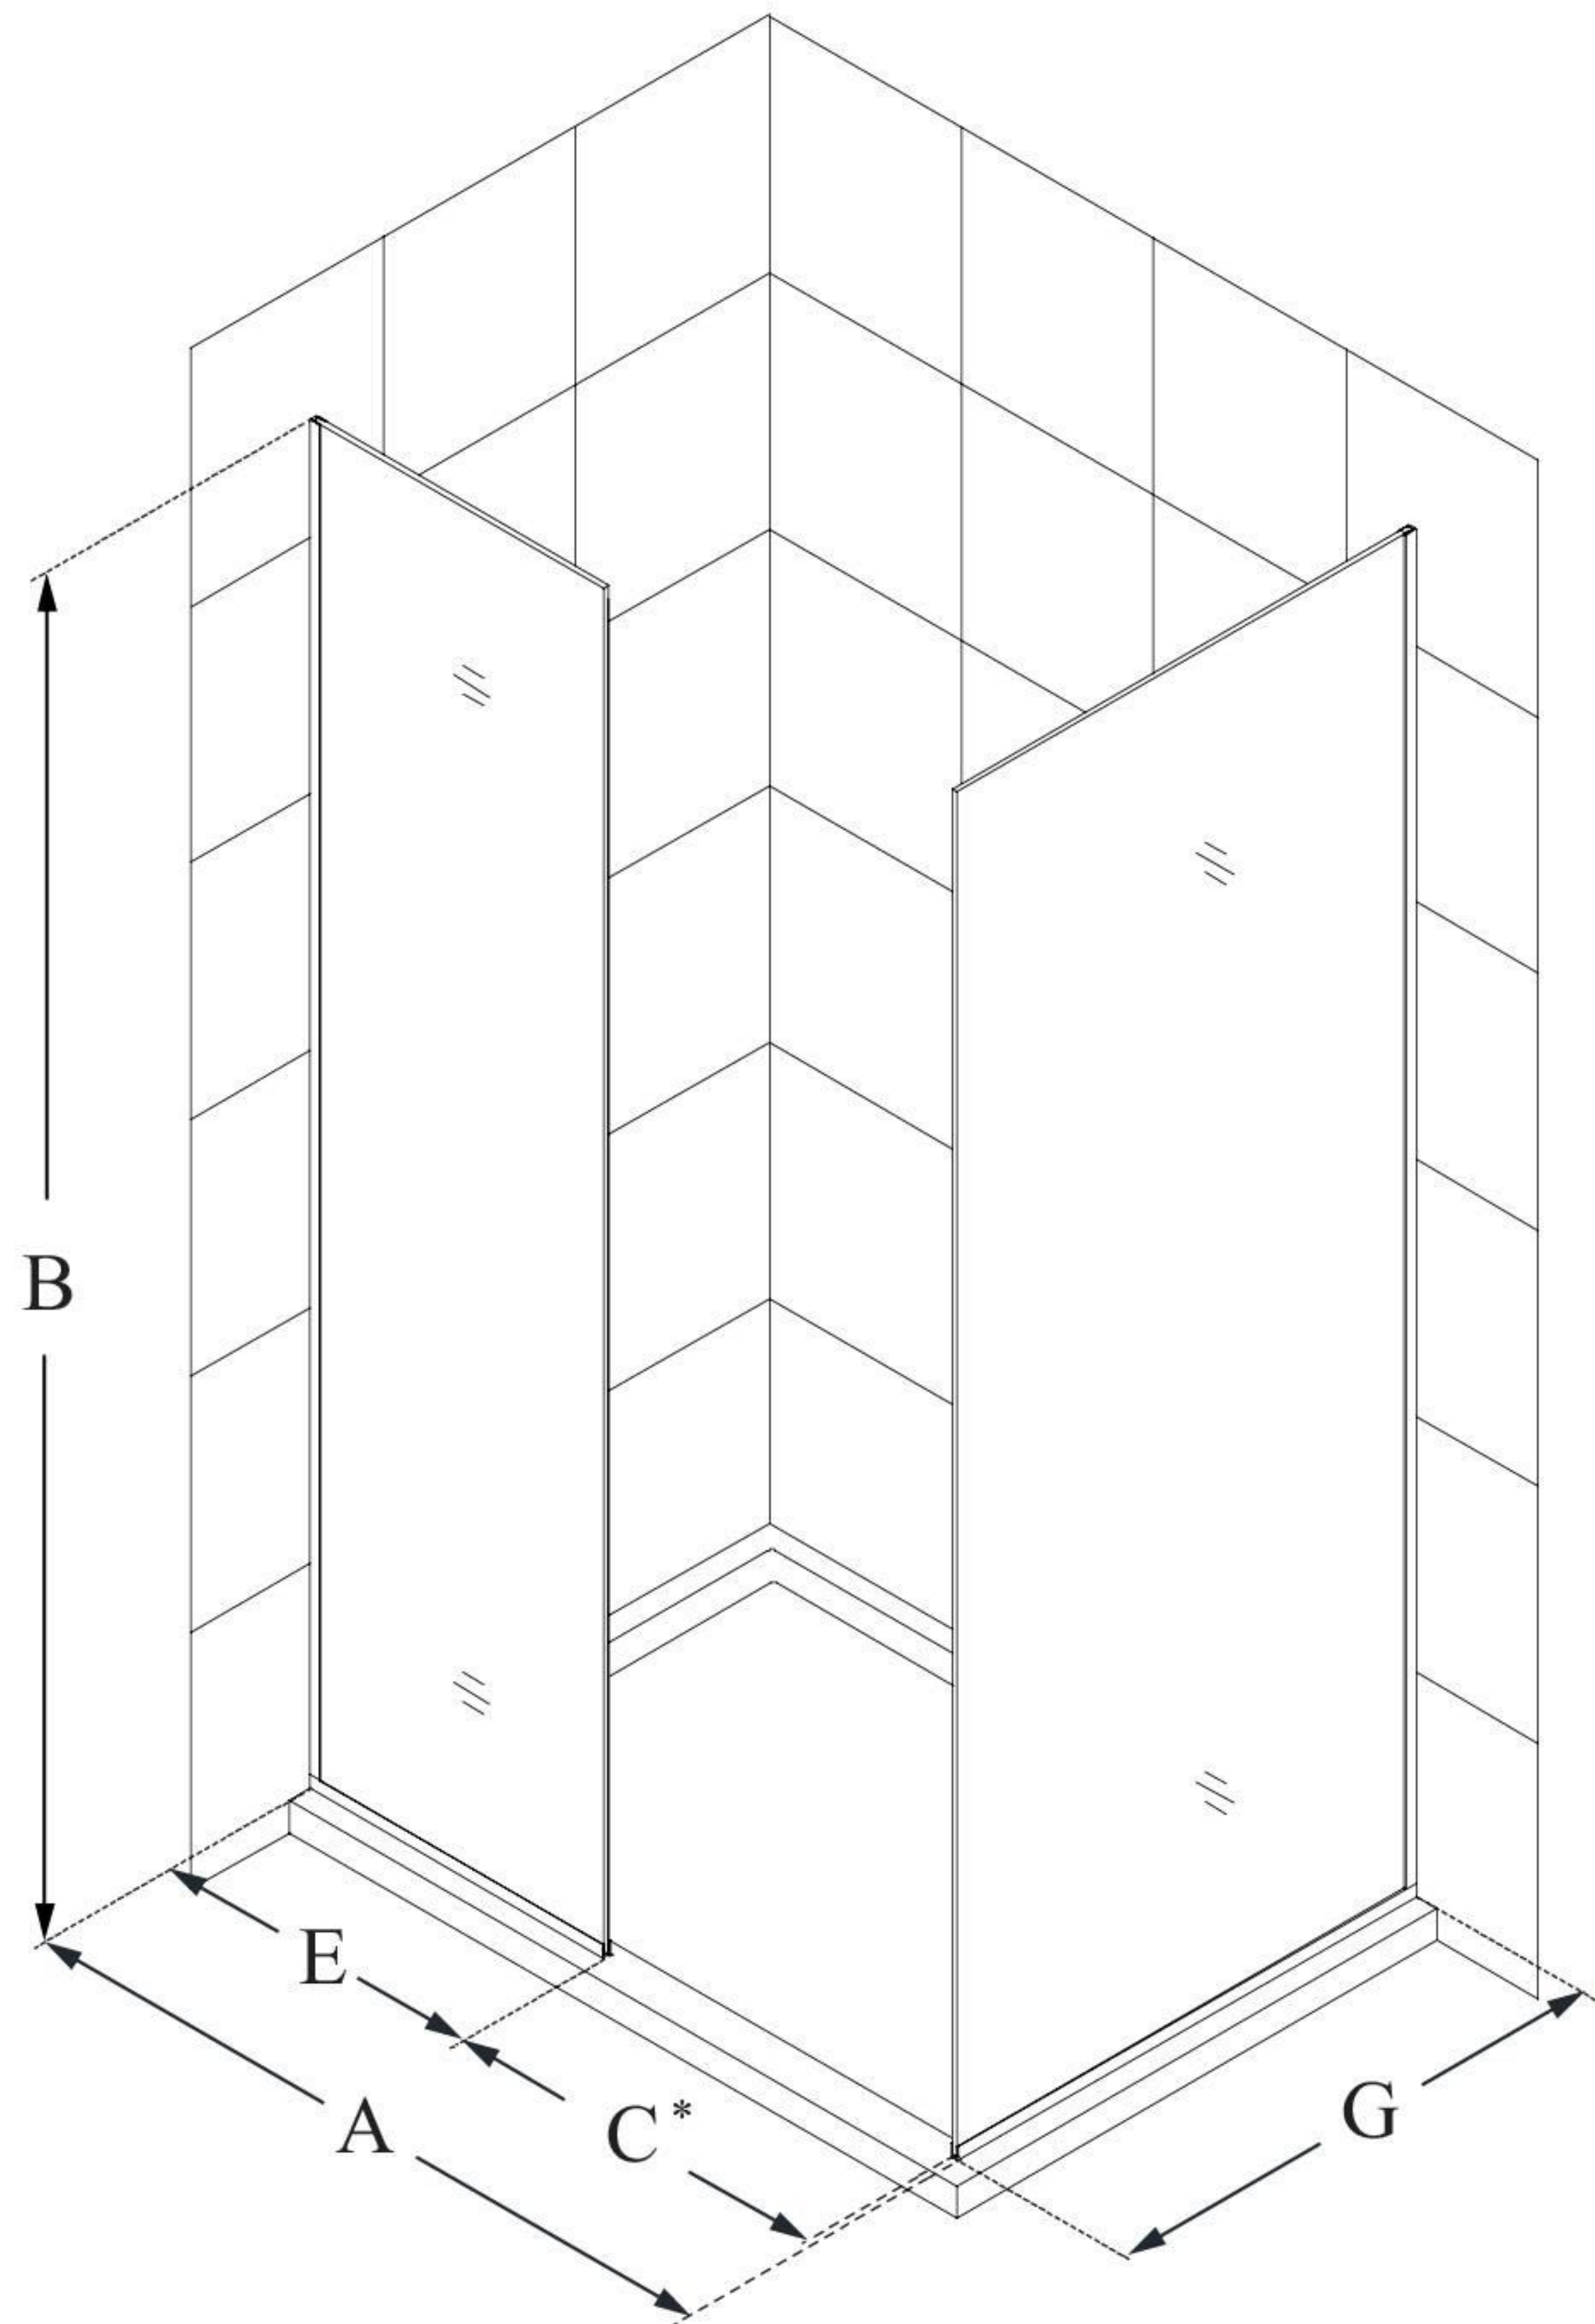

SHDR-3230342

LINEA

DreamLine Linea Two Individual
Frameless Shower Screens 34"
and 30" W x 72" H, Open Entry
Design, Clear Glass

WALK-IN SHOWER

CONFIGURATION DIMENSIONS:

A: 30"

MODEL WIDTH

B: 72"

MODEL HEIGHT

C: 22" min

ACCESS WIDTH

D: -

DOOR WIDTH

E: 30"

INLINE PANEL WIDTH

G: 34"

RETURN PANEL WIDTH

DreamLine reserves the right to update or modify the hardware or materials pictured without prior notice for the purpose of product improvement and customer satisfaction.