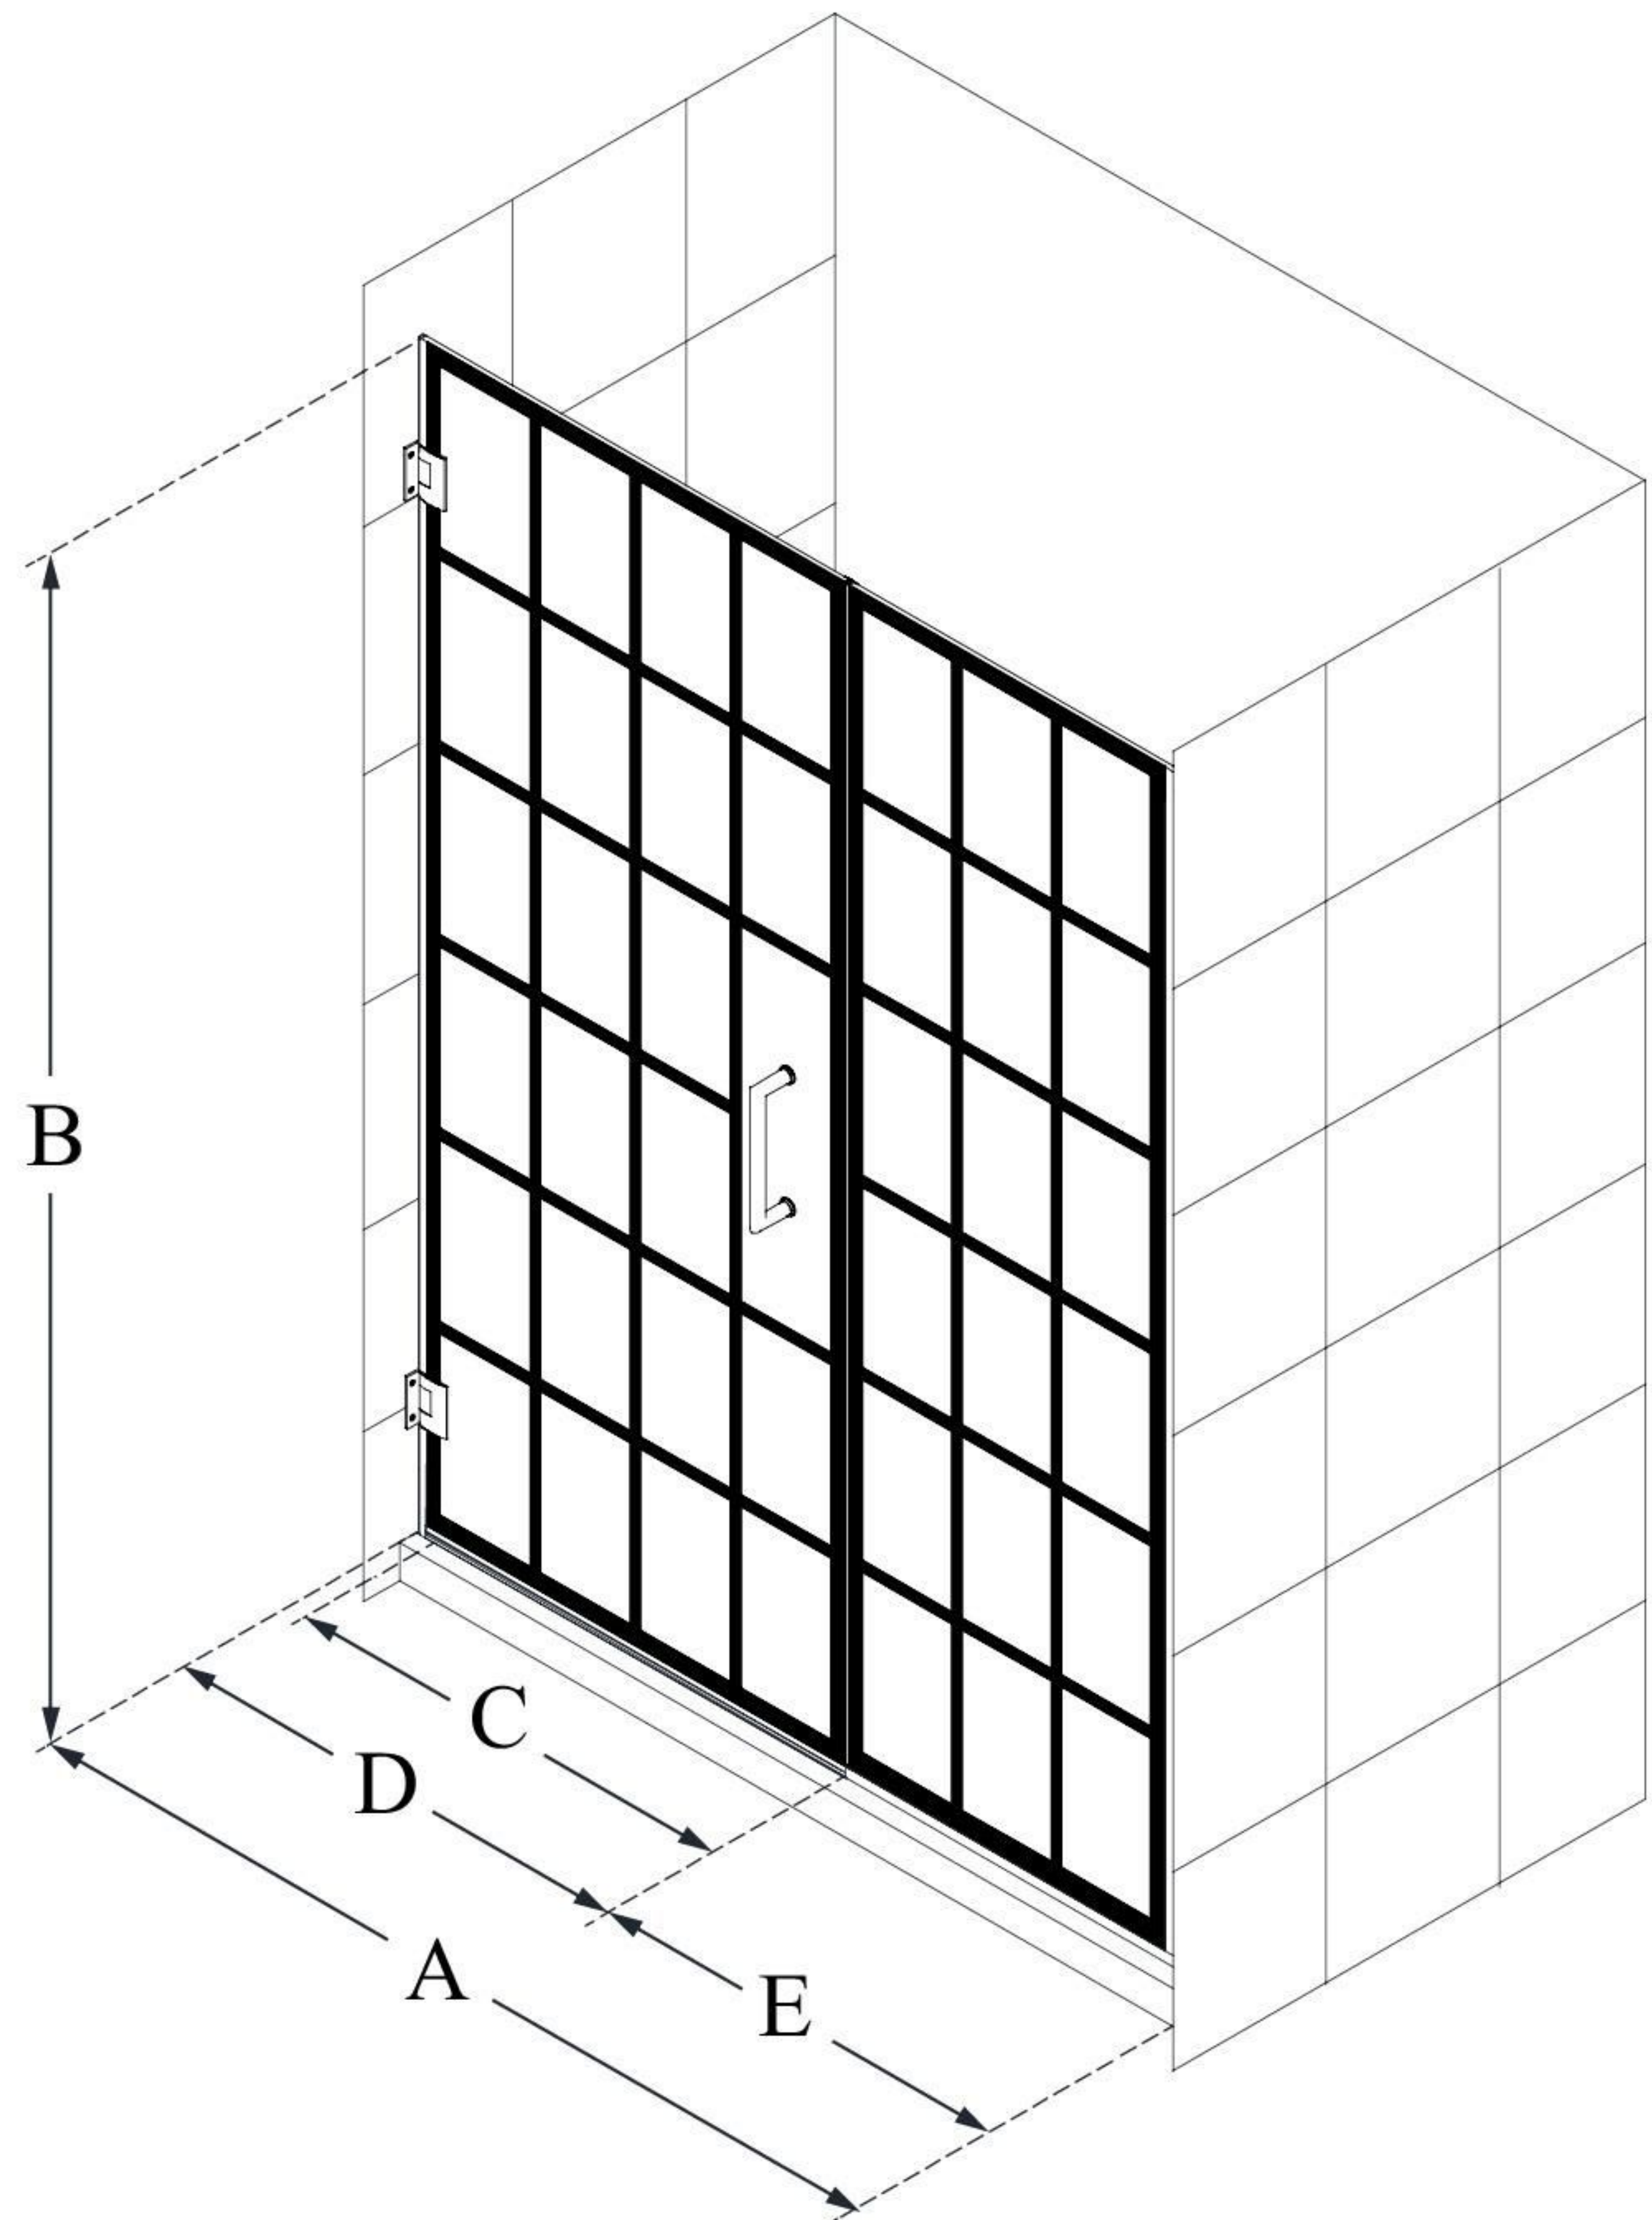

SHDR-2452720-89

UNIDOOR TOULON

DreamLine Unidoor Toulon 52-
52 1/2 in. W x 72 in. H Frameless
Hinged Shower Door

SWING DOOR

CONFIGURATION DIMENSIONS:

A: 52 - 52 1/2 in.

MODEL WIDTH

B: 72 in.

MODEL HEIGHT

C: 28 3/4 in.

ACCESS WIDTH

D: 29 3/4 in.

DOOR WIDTH

E: 22 1/4 in.

INLINE PANEL WIDTH

DreamLine reserves the right to update or modify the hardware or materials pictured without prior notice for the purpose of product improvement and customer satisfaction.